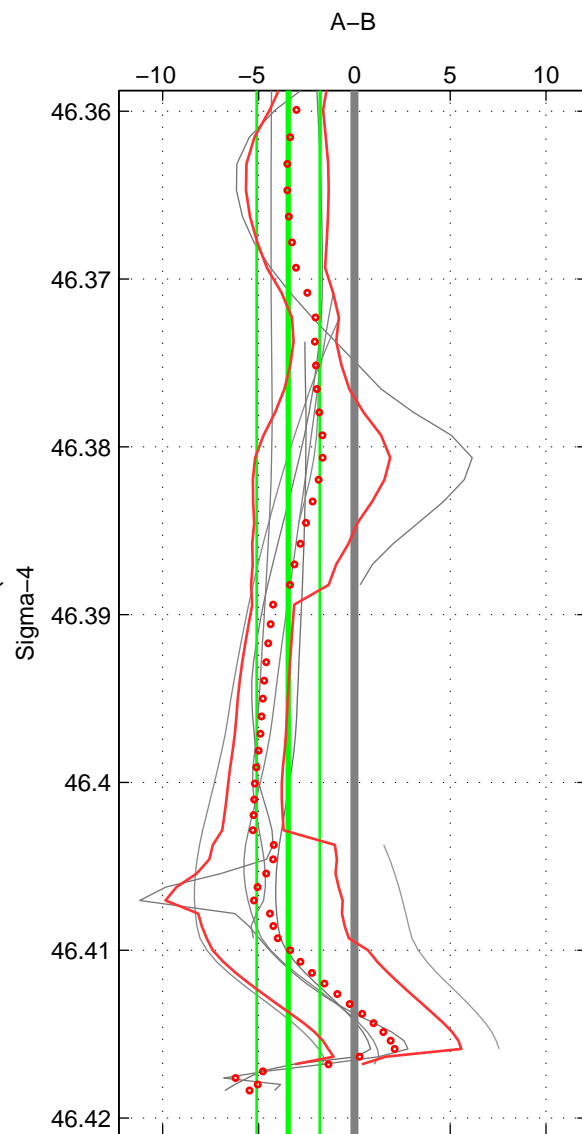

Cruise A (red). Date: Aug 1996 Cruisename: 5-06AQ19960712

Cruise B (blue). Date: Aug 2007 Cruisename: 6-06AQ20070728

\*\*\* "Favourite" values are means of spaces 1 2 3.

	Offset	O.StDev	Ratio	R.Stdev	Rating
SIGMA:	-3.451	1.648	0.998	0.001	3
THETA:	-3.712	1.511	0.998	0.001	3
DEPTH:	-3.503	1.715	0.998	0.001	3
FAV. :	-3.555	1.625	0.998	0.001	3

Profiles of A: 8  
 Profiles of B: 7  
 Diff profs : 8  
 WMoffset (A-B): -3.4512  
 WMoffset stdev: 1.648  
 WMratio (A/B): 0.9985  
 WMratio stdev: 0.00071702

Quality (1-5): 3

Profiles of A: 8  
 Profiles of B: 7  
 Diff profs : 8  
 WMoffset (A-B): -3.7115  
 WMoffset stdev: 1.5108  
 WMratio (A/B): 0.99839  
 WMratio stdev: 0.00065726

Quality (1-5): 3

Profiles of A: 8  
 Profiles of B: 7  
 Diff profs : 8  
 WMoffset (A-B): -3.5029  
 WMoffset stdev: 1.7152  
 WMratio (A/B): 0.99848  
 WMratio stdev: 0.00074621

Quality (1-5): 3