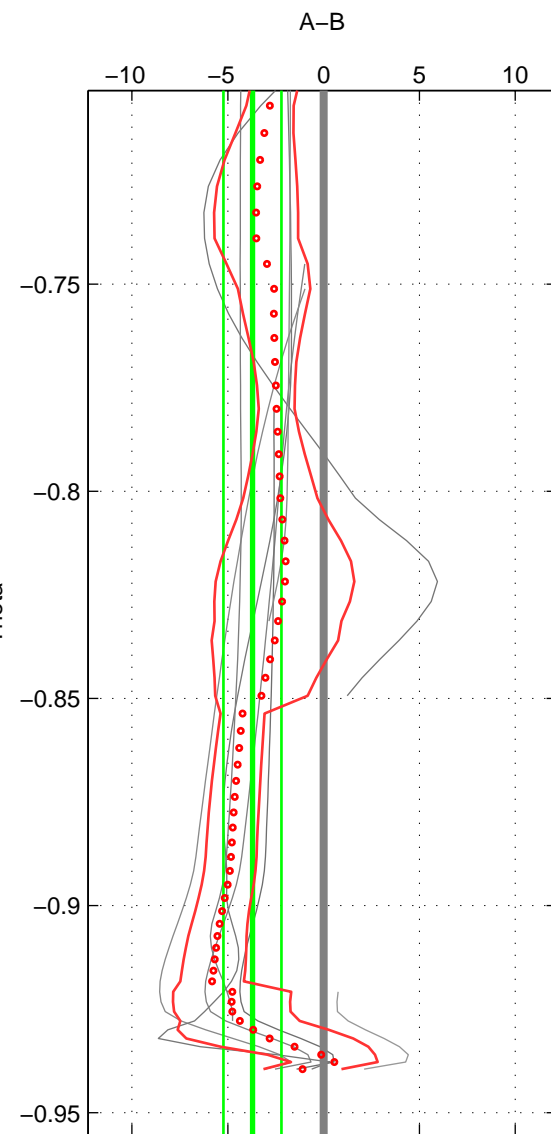

Cruise A (red). Date: Aug 1996 Cruisename: 5-06AQ19960712

Cruise B (blue). Date: Aug 2007 Cruisename: 6-06AQ20070728

\*\*\* "Favourite" values are means of spaces 1 2 3.

	Offset	O.StDev	Ratio	R.Stdev	Rating
SIGMA:	-3.451	1.648	0.998	0.001	3
THETA:	-3.712	1.511	0.998	0.001	3
DEPTH:	-3.503	1.715	0.998	0.001	3
FAV. :	-3.555	1.625	0.998	0.001	3

Profiles of A: 8  
 Profiles of B: 7  
 Diff profs : 8  
 WMoffset (A-B): -3.4512  
 WMoffset stdev: 1.648  
 WMratio (A/B): 0.9985  
 WMratio stdev: 0.00071702

Quality (1-5): 3

Profiles of A: 8  
 Profiles of B: 7  
 Diff profs : 8  
 WMoffset (A-B): -3.7115  
 WMoffset stdev: 1.5108  
 WMratio (A/B): 0.99839  
 WMratio stdev: 0.00065726

Quality (1-5): 3

Profiles of A: 8  
 Profiles of B: 7  
 Diff profs : 8  
 WMoffset (A-B): -3.5029  
 WMoffset stdev: 1.7152  
 WMratio (A/B): 0.99848  
 WMratio stdev: 0.00074621

Quality (1-5): 3