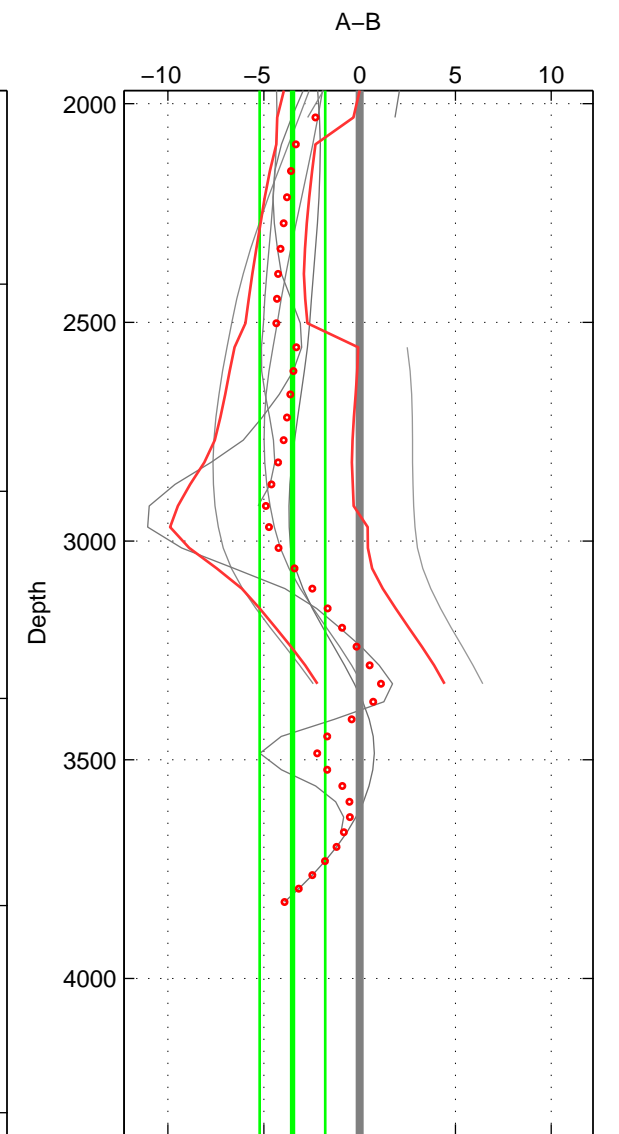

Cruise A (red). Date: Aug 1996 Cruisename: 5-06AQ19960712

Cruise B (blue). Date: Aug 2007 Cruisename: 6-06AQ20070728

\*\*\* "Favourite" values are means of spaces 1 2 3.

	Offset	O.StDev	Ratio	R.Stdev	Rating
SIGMA:	-3.451	1.648	0.998	0.001	3
THETA:	-3.712	1.511	0.998	0.001	3
DEPTH:	-3.503	1.715	0.998	0.001	3
FAV. :	-3.555	1.625	0.998	0.001	3

Profiles of A: 8  
 Profiles of B: 7  
 Diff profs : 8  
 WMoffset (A-B): -3.4512  
 WMoffset stdev: 1.648  
 WMratio (A/B): 0.9985  
 WMratio stdev: 0.00071702

Quality (1-5): 3

Profiles of A: 8  
 Profiles of B: 7  
 Diff profs : 8  
 WMoffset (A-B): -3.7115  
 WMoffset stdev: 1.5108  
 WMratio (A/B): 0.99839  
 WMratio stdev: 0.00065726

Quality (1-5): 3

Profiles of A: 8  
 Profiles of B: 7  
 Diff profs : 8  
 WMoffset (A-B): -3.5029  
 WMoffset stdev: 1.7152  
 WMratio (A/B): 0.99848  
 WMratio stdev: 0.00074621

Quality (1-5): 3