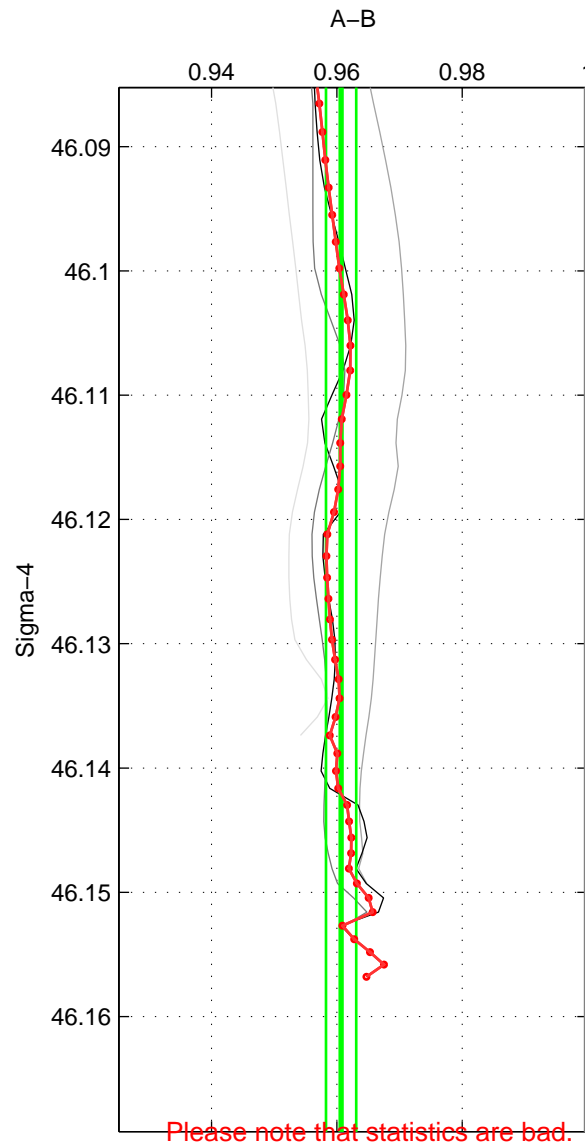

Cruise A (red). Date: Sep 1986 Cruisename: 117-06AQ19860627  
 Cruise B (blue). Date: Feb 1990 Cruisename: 138-06MT19900123

\*\*\* "Favourite" values are those of space 3.

	Offset	O.StDev	Ratio	R.Stdev	Rating
SIGMA:	-1.309	0.088	0.961	0.002	2
THETA:	-1.344	0.145	0.959	0.004	3
DEPTH:	-1.462	0.347	0.956	0.010	5
FAV. :	-1.462	0.347	0.956	0.010	5

Please note that statistics are bad.

Profiles of A: 2  
 Profiles of B: 4  
 Diff profs : 4  
 WMoffset (A-B): -1.3086  
 WMoffset stdev: 0.087744  
 WMratio (A/B): 0.96064  
 WMratio stdev: 0.0024137

Quality (1-5): 2

Profiles of A: 2  
 Profiles of B: 4  
 Diff profs : 6  
 WMoffset (A-B): -1.3442  
 WMoffset stdev: 0.14522  
 WMratio (A/B): 0.95941  
 WMratio stdev: 0.0042825

Quality (1-5): 3

Profiles of A: 6  
 Profiles of B: 4  
 Diff profs : 16  
 WMoffset (A-B): -1.4616  
 WMoffset stdev: 0.34739  
 WMratio (A/B): 0.95595  
 WMratio stdev: 0.010423