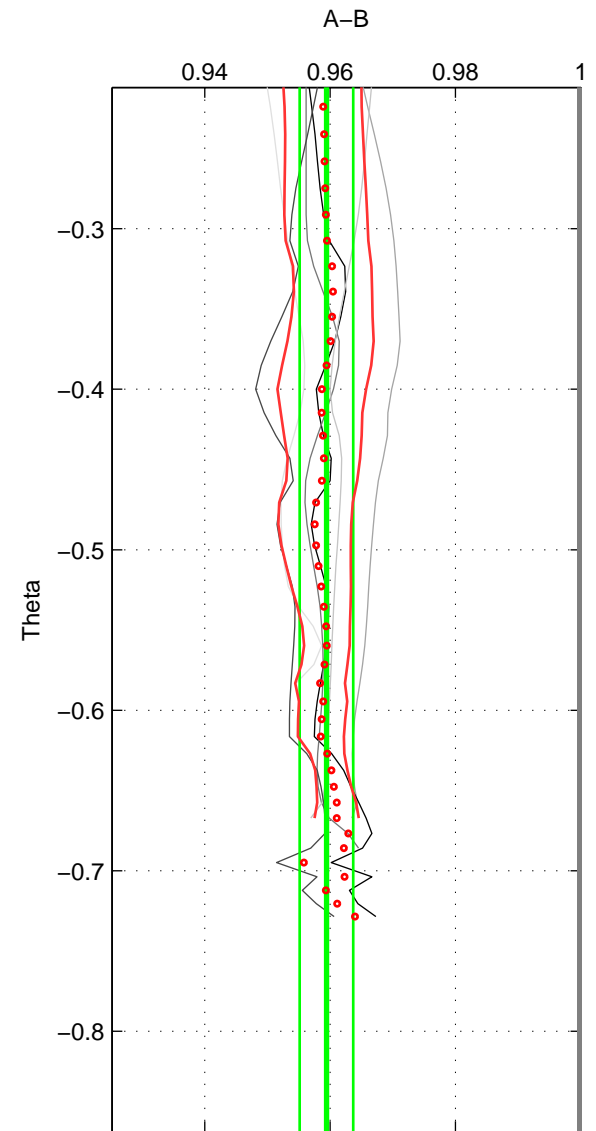

Cruise A (red). Date: Sep 1986 Cruisename: 117-06AQ19860627  
 Cruise B (blue). Date: Feb 1990 Cruisename: 138-06MT19900123

\*\*\* "Favourite" values are those of space 3.

	Offset	O.StDev	Ratio	R.Stdev	Rating
SIGMA:	-1.309	0.088	0.961	0.002	2
THETA:	-1.344	0.145	0.959	0.004	3
DEPTH:	-1.462	0.347	0.956	0.010	5
FAV. :	-1.462	0.347	0.956	0.010	5

Please note that statistics are bad.

Profiles of A: 2  
 Profiles of B: 4  
 Diff profs : 4  
 WMoffset (A-B): -1.3086  
 WMoffset stdev: 0.087744  
 WMratio (A/B): 0.96064  
 WMratio stdev: 0.0024137

Quality (1-5): 2

Profiles of A: 2  
 Profiles of B: 4  
 Diff profs : 6  
 WMoffset (A-B): -1.3442  
 WMoffset stdev: 0.14522  
 WMratio (A/B): 0.95941  
 WMratio stdev: 0.0042825

Quality (1-5): 3

Profiles of A: 6  
 Profiles of B: 4  
 Diff profs : 16  
 WMoffset (A-B): -1.4616  
 WMoffset stdev: 0.34739  
 WMratio (A/B): 0.95595  
 WMratio stdev: 0.010423