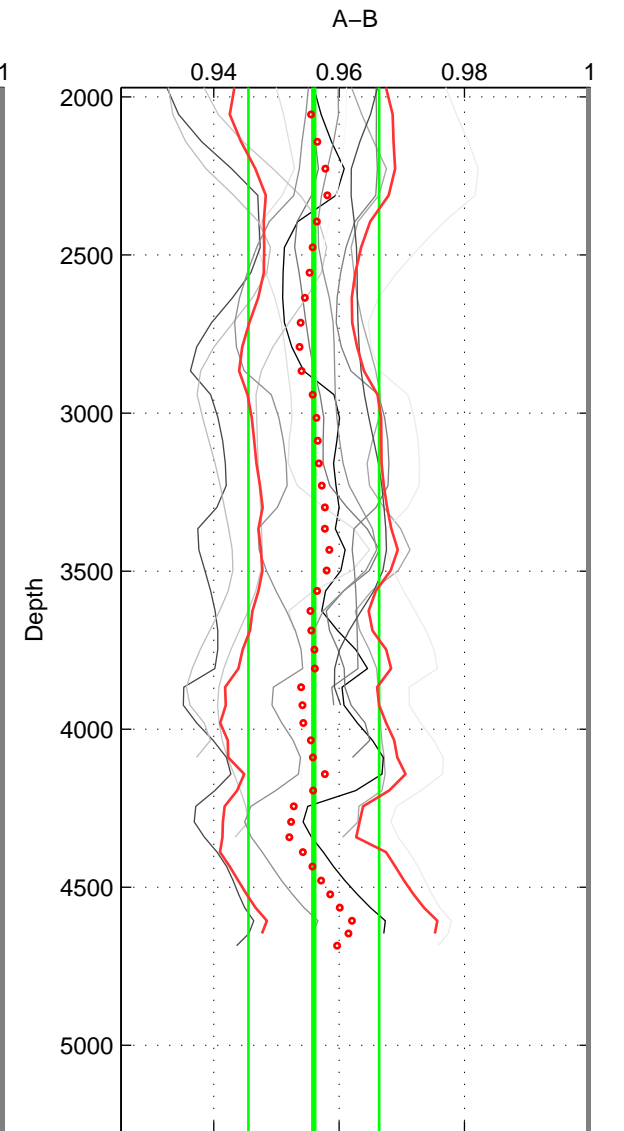

Cruise A (red). Date: Sep 1986 Cruisename: 117-06AQ19860627  
 Cruise B (blue). Date: Feb 1990 Cruisename: 138-06MT19900123

\*\*\* "Favourite" values are those of space 3.

	Offset	O.StDev	Ratio	R.Stdev	Rating
SIGMA:	-1.309	0.088	0.961	0.002	2
THETA:	-1.344	0.145	0.959	0.004	3
DEPTH:	-1.462	0.347	0.956	0.010	5
FAV. :	-1.462	0.347	0.956	0.010	5

Please note that statistics are bad.

Profiles of A: 2  
 Profiles of B: 4  
 Diff profs : 4  
 WMoffset (A-B): -1.3086  
 WMoffset stdev: 0.087744  
 WMratio (A/B): 0.96064  
 WMratio stdev: 0.0024137

Quality (1-5): 2

Profiles of A: 2  
 Profiles of B: 4  
 Diff profs : 6  
 WMoffset (A-B): -1.3442  
 WMoffset stdev: 0.14522  
 WMratio (A/B): 0.95941  
 WMratio stdev: 0.0042825

Quality (1-5): 3

Profiles of A: 6  
 Profiles of B: 4  
 Diff profs : 16  
 WMoffset (A-B): -1.4616  
 WMoffset stdev: 0.34739  
 WMratio (A/B): 0.95595  
 WMratio stdev: 0.010423