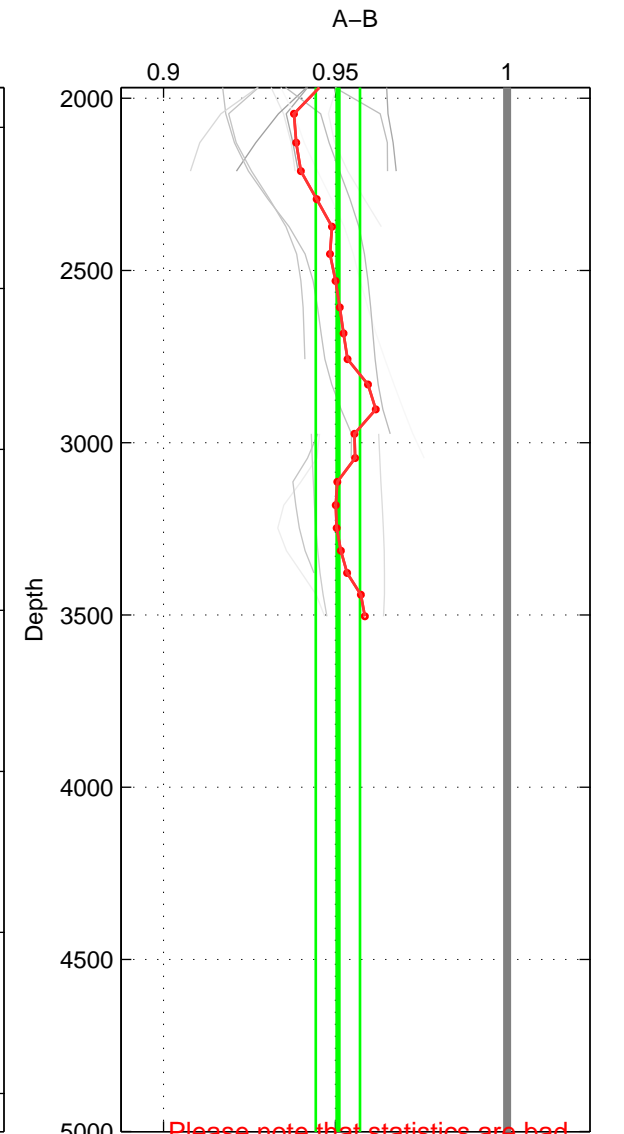

Cruise A (red). Date: Aug 1995 Cruisename: 4-06AQ19950707

Cruise B (blue). Date: Aug 2007 Cruisename: 6-06AQ20070728

\*\*\* "Favourite" values are means of spaces 1 2.

	Offset	O.StDev	Ratio	R.Stdev	Rating
SIGMA:	-0.824	0.206	0.944	0.013	5
THETA:	-0.755	0.213	0.949	0.014	5
DEPTH:	-0.722	0.094	0.951	0.006	3
FAV. :	-0.790	0.210	0.946	0.014	5

Profiles of A: 3  
 Profiles of B: 20  
 Diff profs : 17  
 WMoffset (A-B): -0.82447  
 WMoffset stdev: 0.20644  
 WMratio (A/B): 0.94364  
 WMratio stdev: 0.013468

Quality (1-5): 5

Profiles of A: 4  
 Profiles of B: 20  
 Diff profs : 20  
 WMoffset (A-B): -0.75489  
 WMoffset stdev: 0.21312  
 WMratio (A/B): 0.94857  
 WMratio stdev: 0.014059

Quality (1-5): 5

Profiles of A: 3  
 Profiles of B: 20  
 Diff profs : 17  
 WMoffset (A-B): -0.7217  
 WMoffset stdev: 0.094006  
 WMratio (A/B): 0.95077  
 WMratio stdev: 0.0064288

Quality (1-5): 3

Please note that statistics are bad.