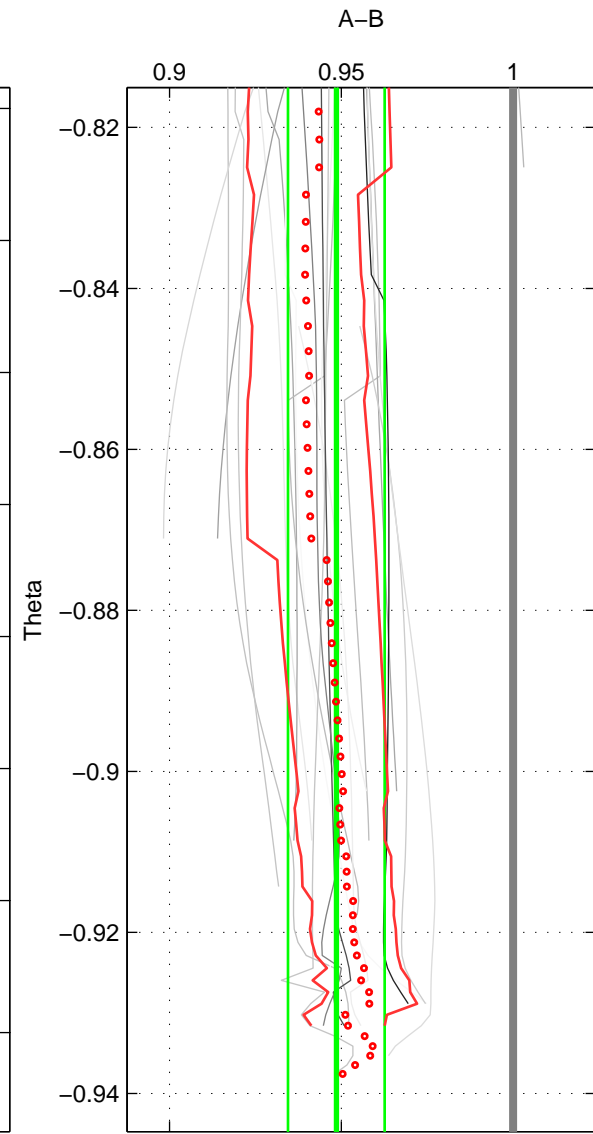

Cruise A (red). Date: Aug 1995 Cruisename: 4-06AQ19950707

Cruise B (blue). Date: Aug 2007 Cruisename: 6-06AQ20070728

\*\*\* "Favourite" values are means of spaces 1 2.

	Offset	O.StDev	Ratio	R.Stdev	Rating
SIGMA:	-0.824	0.206	0.944	0.013	5
THETA:	-0.755	0.213	0.949	0.014	5
DEPTH:	-0.722	0.094	0.951	0.006	3
FAV. :	-0.790	0.210	0.946	0.014	5

Profiles of A: 3  
 Profiles of B: 20  
 Diff profs : 17  
 WMoffset (A-B): -0.82447  
 WMoffset stdev: 0.20644  
 WMratio (A/B): 0.94364  
 WMratio stdev: 0.013468

Quality (1-5): 5

Profiles of A: 4  
 Profiles of B: 20  
 Diff profs : 20  
 WMoffset (A-B): -0.75489  
 WMoffset stdev: 0.21312  
 WMratio (A/B): 0.94857  
 WMratio stdev: 0.014059

Quality (1-5): 5

Profiles of A: 3  
 Profiles of B: 20  
 Diff profs : 17  
 WMoffset (A-B): -0.7217  
 WMoffset stdev: 0.094006  
 WMratio (A/B): 0.95077  
 WMratio stdev: 0.0064288

Quality (1-5): 3

Please note that statistics are bad.