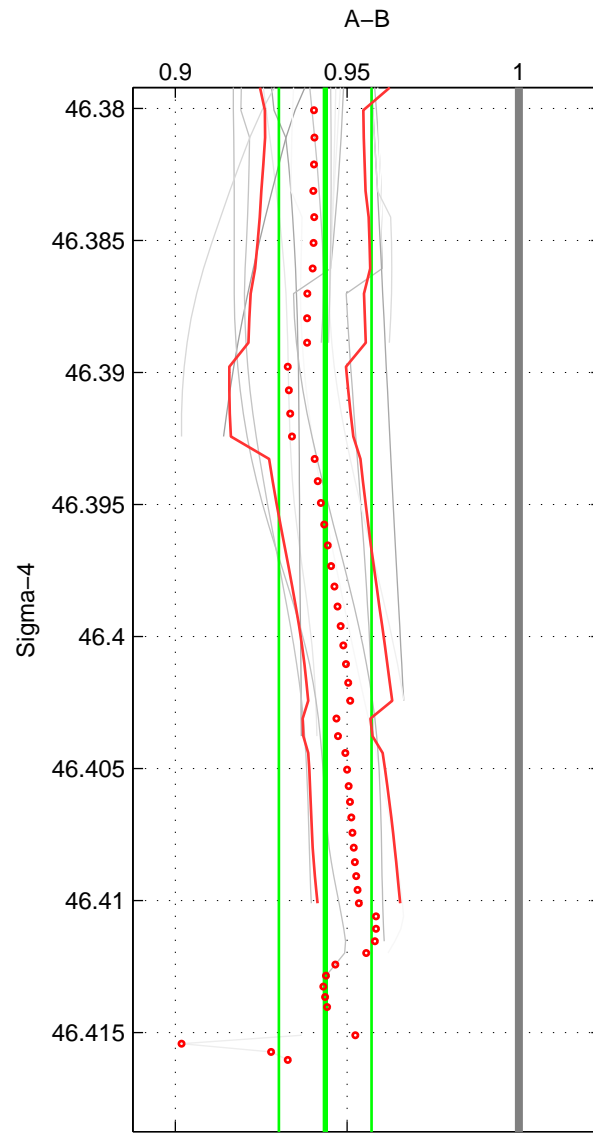

Cruise A (red). Date: Aug 1995 Cruisename: 4-06AQ19950707

Cruise B (blue). Date: Aug 2007 Cruisename: 6-06AQ20070728

\*\*\* "Favourite" values are means of spaces 1 2.

	Offset	O.StDev	Ratio	R.Stdev	Rating
SIGMA:	-0.824	0.206	0.944	0.013	5
THETA:	-0.755	0.213	0.949	0.014	5
DEPTH:	-0.722	0.094	0.951	0.006	3
FAV. :	-0.790	0.210	0.946	0.014	5

Profiles of A: 3  
 Profiles of B: 20  
 Diff profs : 17  
 WMoffset (A-B): -0.82447  
 WMoffset stdev: 0.20644  
 WMratio (A/B): 0.94364  
 WMratio stdev: 0.013468

Quality (1-5): 5

Profiles of A: 4  
 Profiles of B: 20  
 Diff profs : 20  
 WMoffset (A-B): -0.75489  
 WMoffset stdev: 0.21312  
 WMratio (A/B): 0.94857  
 WMratio stdev: 0.014059

Quality (1-5): 5

Profiles of A: 3  
 Profiles of B: 20  
 Diff profs : 17  
 WMoffset (A-B): -0.7217  
 WMoffset stdev: 0.094006  
 WMratio (A/B): 0.95077  
 WMratio stdev: 0.0064288

Quality (1-5): 3

Please note that statistics are bad.