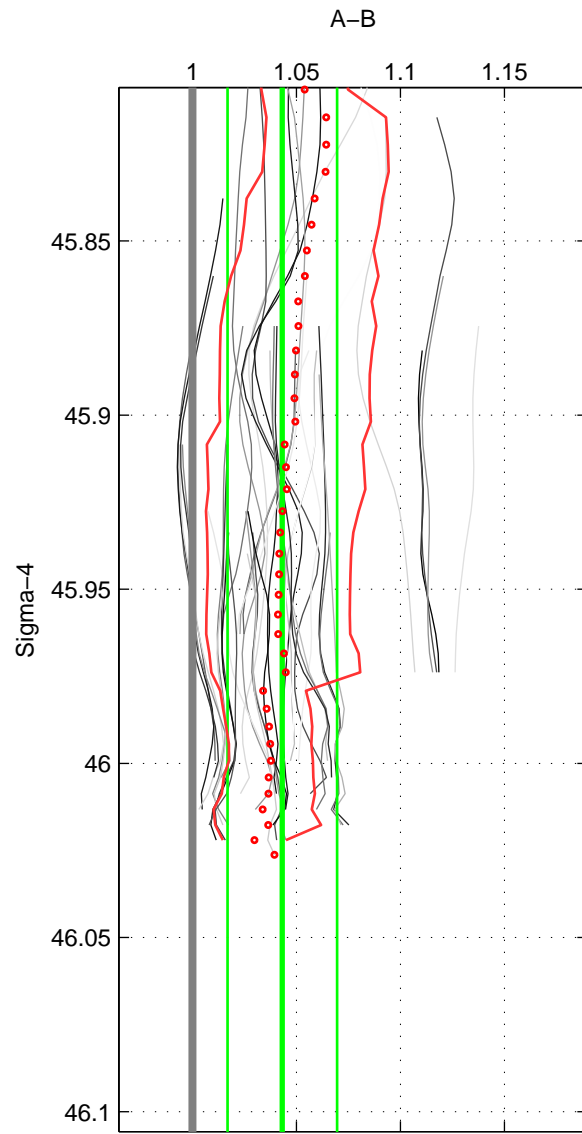

Cruise A (red). Date: Dec 2010 Cruisename: 130-06AQ20101128  
 Cruise B (blue). Date: Nov 2004 Cruisename: 322-90AV20041104

\*\*\* "Favourite" values are means of spaces 1 2.

	Offset	O.StDev	Ratio	R.Stdev	Rating
SIGMA:	1.292	0.758	1.043	0.026	5
THETA:	1.172	0.695	1.039	0.024	5
DEPTH:	1.378	0.320	1.045	0.011	4
FAV.:	1.232	0.727	1.041	0.025	5

Profiles of A: 8  
 Profiles of B: 11  
 Diff profs: 38  
 WMoffset (A-B): 1.2921  
 WMoffset stdev: 0.75815  
 WMratio (A/B): 1.0432  
 WMratio stdev: 0.026314

Quality (1-5): 5

Profiles of A: 8  
 Profiles of B: 11  
 Diff profs: 38  
 WMoffset (A-B): 1.1715  
 WMoffset stdev: 0.69528  
 WMratio (A/B): 1.0389  
 WMratio stdev: 0.023862

Quality (1-5): 5

Profiles of A: 8  
 Profiles of B: 11  
 Diff profs: 38  
 WMoffset (A-B): 1.3781  
 WMoffset stdev: 0.3196  
 WMratio (A/B): 1.0452  
 WMratio stdev: 0.01098

Quality (1-5): 4