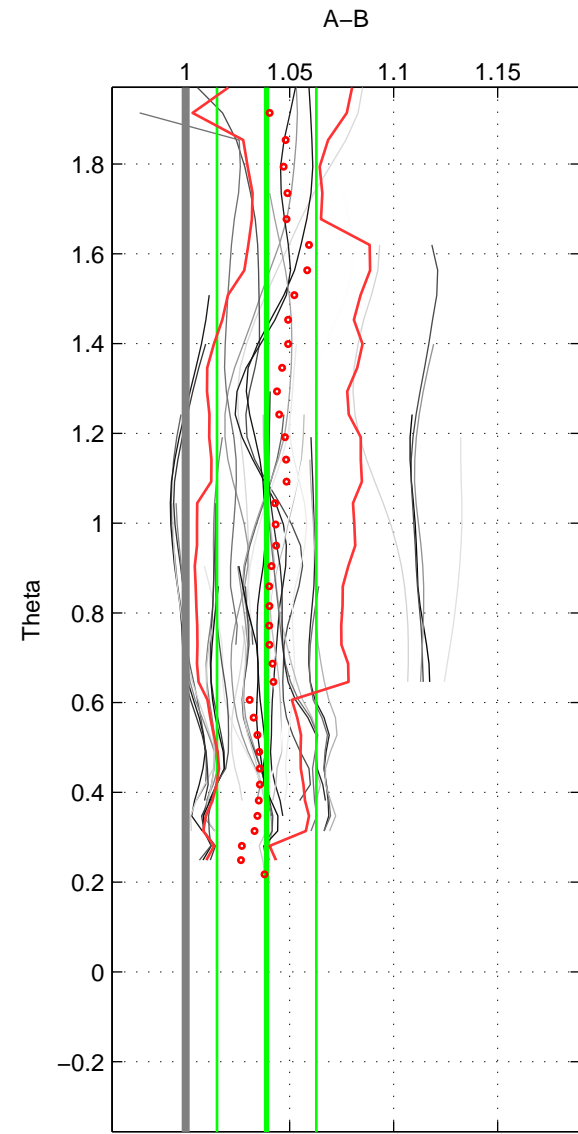

Cruise A (red). Date: Dec 2010 Cruisename: 130-06AQ20101128  
 Cruise B (blue). Date: Nov 2004 Cruisename: 322-90AV20041104

\*\*\* "Favourite" values are means of spaces 1 2.

	Offset	O.StDev	Ratio	R.Stdev	Rating
SIGMA:	1.292	0.758	1.043	0.026	5
THETA:	1.172	0.695	1.039	0.024	5
DEPTH:	1.378	0.320	1.045	0.011	4
FAV.:	1.232	0.727	1.041	0.025	5

Profiles of A: 8  
 Profiles of B: 11  
 Diff profs: 38  
 WMoffset (A-B): 1.2921  
 WMoffset stdev: 0.75815  
 WMratio (A/B): 1.0432  
 WMratio stdev: 0.026314

Quality (1-5): 5

Profiles of A: 8  
 Profiles of B: 11  
 Diff profs: 38  
 WMoffset (A-B): 1.1715  
 WMoffset stdev: 0.69528  
 WMratio (A/B): 1.0389  
 WMratio stdev: 0.023862

Quality (1-5): 5

Profiles of A: 8  
 Profiles of B: 11  
 Diff profs: 38  
 WMoffset (A-B): 1.3781  
 WMoffset stdev: 0.3196  
 WMratio (A/B): 1.0452  
 WMratio stdev: 0.01098

Quality (1-5): 4