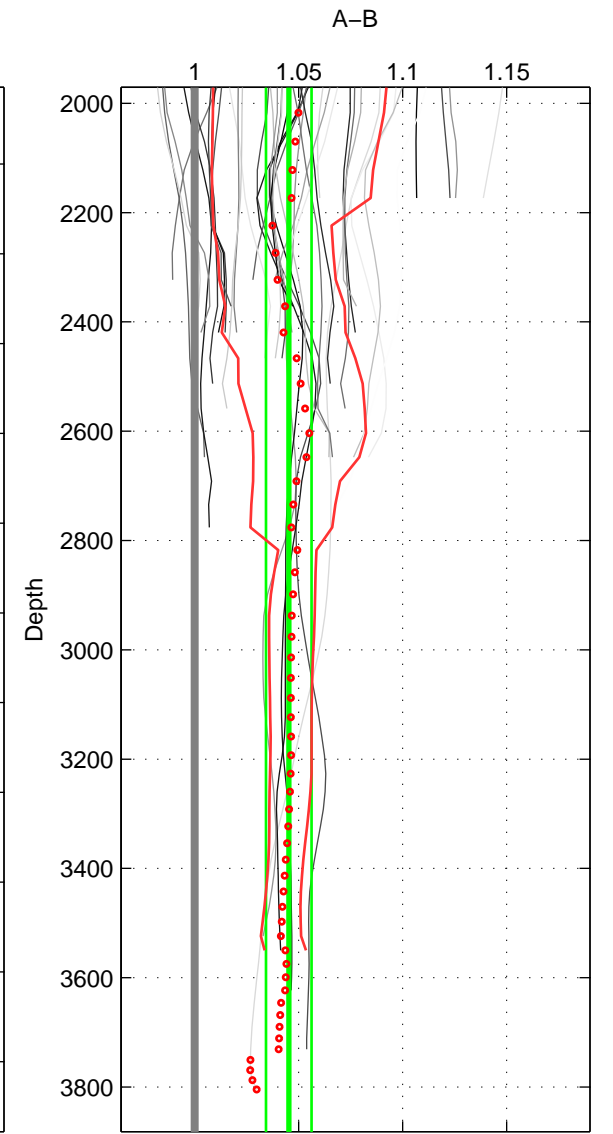

Cruise A (red). Date: Dec 2010 Cruisename: 130-06AQ20101128  
 Cruise B (blue). Date: Nov 2004 Cruisename: 322-90AV20041104

\*\*\* "Favourite" values are means of spaces 1 2.

	Offset	O.StDev	Ratio	R.Stdev	Rating
SIGMA:	1.292	0.758	1.043	0.026	5
THETA:	1.172	0.695	1.039	0.024	5
DEPTH:	1.378	0.320	1.045	0.011	4
FAV.:	1.232	0.727	1.041	0.025	5

Profiles of A: 8  
 Profiles of B: 11  
 Diff profs: 38  
 WMoffset (A-B): 1.2921  
 WMoffset stdev: 0.75815  
 WMratio (A/B): 1.0432  
 WMratio stdev: 0.026314

Quality (1-5): 5

Profiles of A: 8  
 Profiles of B: 11  
 Diff profs: 38  
 WMoffset (A-B): 1.1715  
 WMoffset stdev: 0.69528  
 WMratio (A/B): 1.0389  
 WMratio stdev: 0.023862

Quality (1-5): 5

Profiles of A: 8  
 Profiles of B: 11  
 Diff profs: 38  
 WMoffset (A-B): 1.3781  
 WMoffset stdev: 0.3196  
 WMratio (A/B): 1.0452  
 WMratio stdev: 0.01098

Quality (1-5): 4