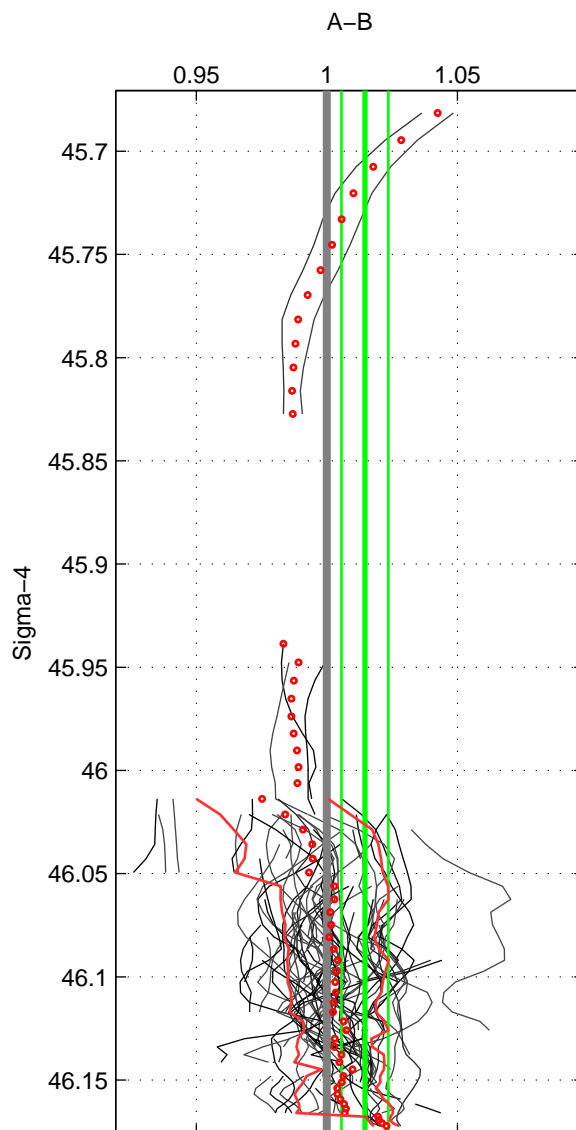

Cruise A (red). Date: Jun 1992 Cruisename: 120-06AQ19920521

Cruise B (blue). Date: Mar 2008 Cruisename: 129-06AQ20080210

\*\*\* "Favourite" values are means of spaces 1 2 3.

	Offset	O.StDev	Ratio	R.Stdev	Rating
SIGMA:	0.481	0.286	1.015	0.009	5
THETA:	0.352	0.419	1.011	0.013	5
DEPTH:	0.142	0.566	1.004	0.017	5
FAV.:	0.325	0.424	1.010	0.013	5

Profiles of A: 33  
 Profiles of B: 44  
 Diff profs : 73  
 WMoffset (A-B): 0.48085  
 WMoffset stdev: 0.28622  
 WMratio (A/B): 1.0146  
 WMratio stdev: 0.0089898

Quality (1-5): 5

Profiles of A: 39  
 Profiles of B: 44  
 Diff profs : 91  
 WMoffset (A-B): 0.35151  
 WMoffset stdev: 0.41875  
 WMratio (A/B): 1.0107  
 WMratio stdev: 0.012982

Quality (1-5): 5

Profiles of A: 39  
 Profiles of B: 43  
 Diff profs : 88  
 WMoffset (A-B): 0.14165  
 WMoffset stdev: 0.56645  
 WMratio (A/B): 1.0044  
 WMratio stdev: 0.017464

Quality (1-5): 5