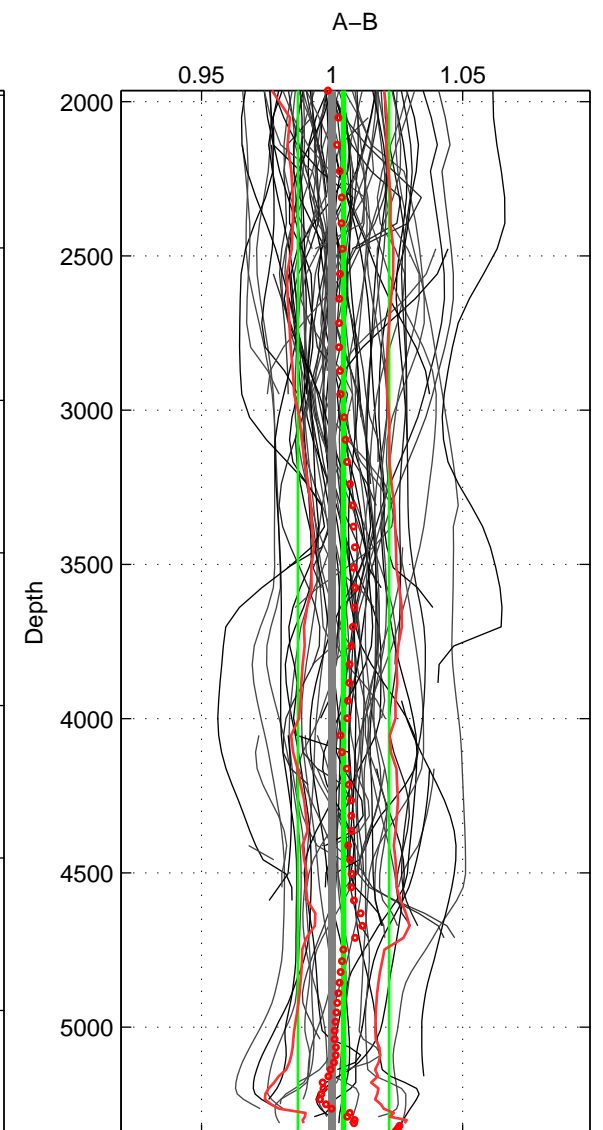

Cruise A (red). Date: Jun 1992 Cruisename: 120-06AQ19920521

Cruise B (blue). Date: Mar 2008 Cruisename: 129-06AQ20080210

\*\*\* "Favourite" values are means of spaces 1 2 3.

	Offset	O.StDev	Ratio	R.Stdev	Rating
SIGMA:	0.481	0.286	1.015	0.009	5
THETA:	0.352	0.419	1.011	0.013	5
DEPTH:	0.142	0.566	1.004	0.017	5
FAV.:	0.325	0.424	1.010	0.013	5

Profiles of A: 33  
 Profiles of B: 44  
 Diff profs : 73  
 WMoffset (A-B): 0.48085  
 WMoffset stdev: 0.28622  
 WMratio (A/B): 1.0146  
 WMratio stdev: 0.0089898

Quality (1-5): 5

Profiles of A: 39  
 Profiles of B: 44  
 Diff profs : 91  
 WMoffset (A-B): 0.35151  
 WMoffset stdev: 0.41875  
 WMratio (A/B): 1.0107  
 WMratio stdev: 0.012982

Quality (1-5): 5

Profiles of A: 39  
 Profiles of B: 43  
 Diff profs : 88  
 WMoffset (A-B): 0.14165  
 WMoffset stdev: 0.56645  
 WMratio (A/B): 1.0044  
 WMratio stdev: 0.017464

Quality (1-5): 5