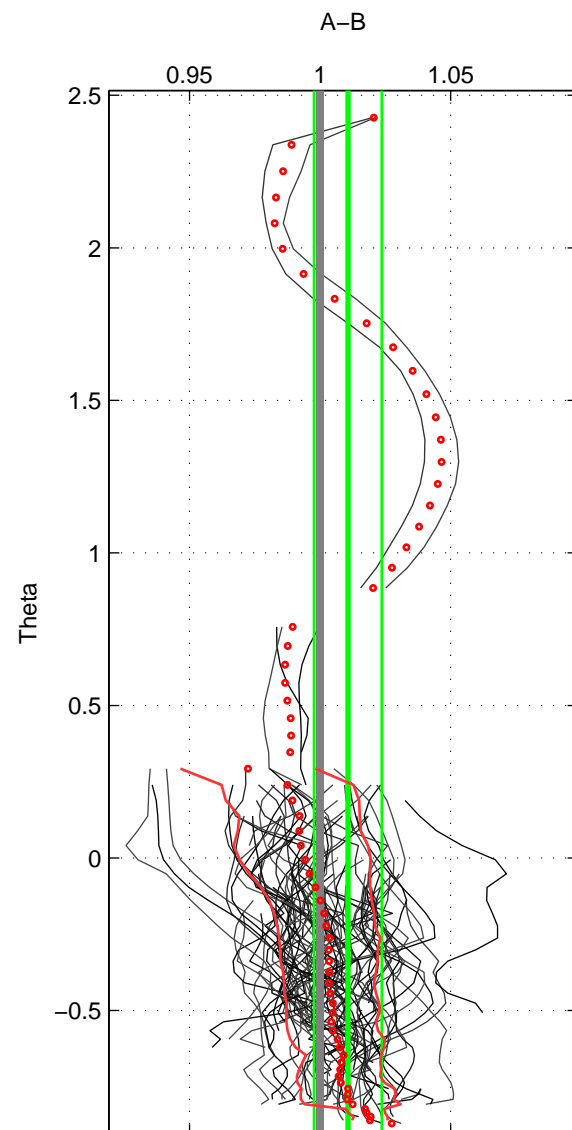

Cruise A (red). Date: Jun 1992 Cruisename: 120-06AQ19920521

Cruise B (blue). Date: Mar 2008 Cruisename: 129-06AQ20080210

\*\*\* "Favourite" values are means of spaces 1 2 3.

	Offset	O.StDev	Ratio	R.Stdev	Rating
SIGMA:	0.481	0.286	1.015	0.009	5
THETA:	0.352	0.419	1.011	0.013	5
DEPTH:	0.142	0.566	1.004	0.017	5
FAV.:	0.325	0.424	1.010	0.013	5

Profiles of A: 33  
 Profiles of B: 44  
 Diff profs : 73  
 WMoffset (A-B): 0.48085  
 WMoffset stdev: 0.28622  
 WMratio (A/B): 1.0146  
 WMratio stdev: 0.0089898

Quality (1-5): 5

Profiles of A: 39  
 Profiles of B: 44  
 Diff profs : 91  
 WMoffset (A-B): 0.35151  
 WMoffset stdev: 0.41875  
 WMratio (A/B): 1.0107  
 WMratio stdev: 0.012982

Quality (1-5): 5

Profiles of A: 39  
 Profiles of B: 43  
 Diff profs : 88  
 WMoffset (A-B): 0.14165  
 WMoffset stdev: 0.56645  
 WMratio (A/B): 1.0044  
 WMratio stdev: 0.017464

Quality (1-5): 5