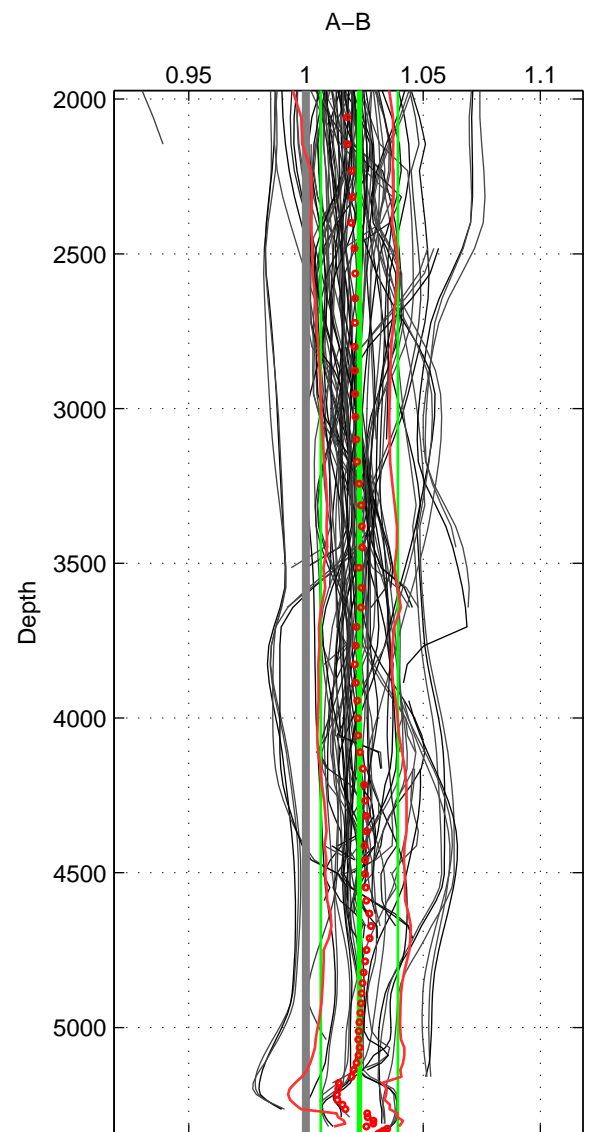

Cruise A (red). Date: Jun 1992 Cruisename: 120-06AQ19920521

Cruise B (blue). Date: Dec 2010 Cruisename: 130-06AQ20101128

\*\*\* "Favourite" values are means of spaces 1 2 3.

	Offset	O.StDev	Ratio	R.Stdev	Rating
SIGMA:	0.616	0.333	1.019	0.010	5
THETA:	0.619	0.347	1.019	0.011	5
DEPTH:	0.730	0.525	1.023	0.016	5
FAV.:	0.655	0.402	1.020	0.013	5

Profiles of A: 33  
 Profiles of B: 44  
 Diff profs: 84  
 WMoffset (A-B): 0.61633  
 WMoffset stdev: 0.33331  
 WMratio (A/B): 1.019  
 WMratio stdev: 0.010411

Quality (1-5): 5

Profiles of A: 38  
 Profiles of B: 44  
 Diff profs: 97  
 WMoffset (A-B): 0.61865  
 WMoffset stdev: 0.3469  
 WMratio (A/B): 1.0191  
 WMratio stdev: 0.010831

Quality (1-5): 5

Profiles of A: 38  
 Profiles of B: 44  
 Diff profs: 97  
 WMoffset (A-B): 0.73017  
 WMoffset stdev: 0.52512  
 WMratio (A/B): 1.0228  
 WMratio stdev: 0.01643

Quality (1-5): 5