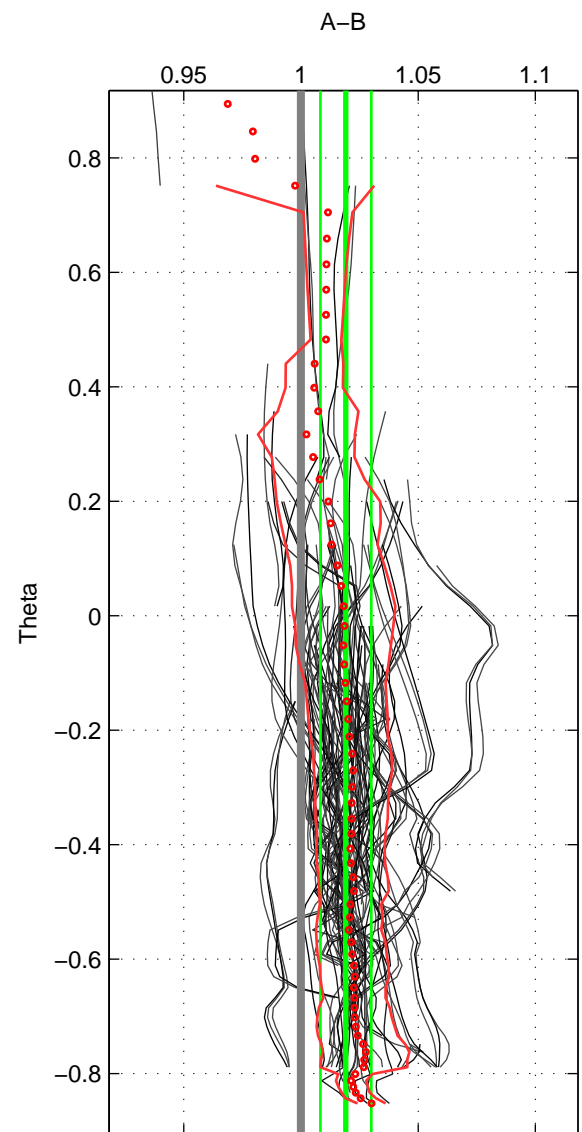

Cruise A (red). Date: Jun 1992 Cruisename: 120-06AQ19920521

Cruise B (blue). Date: Dec 2010 Cruisename: 130-06AQ20101128

\*\*\* "Favourite" values are means of spaces 1 2 3.

	Offset	O.StDev	Ratio	R.Stdev	Rating
SIGMA:	0.616	0.333	1.019	0.010	5
THETA:	0.619	0.347	1.019	0.011	5
DEPTH:	0.730	0.525	1.023	0.016	5
FAV.:	0.655	0.402	1.020	0.013	5

Profiles of A: 33  
 Profiles of B: 44  
 Diff profs: 84  
 WMoffset (A-B): 0.61633  
 WMoffset stdev: 0.33331  
 WMratio (A/B): 1.019  
 WMratio stdev: 0.010411

Quality (1-5): 5

Profiles of A: 38  
 Profiles of B: 44  
 Diff profs: 97  
 WMoffset (A-B): 0.61865  
 WMoffset stdev: 0.3469  
 WMratio (A/B): 1.0191  
 WMratio stdev: 0.010831

Quality (1-5): 5

Profiles of A: 38  
 Profiles of B: 44  
 Diff profs: 97  
 WMoffset (A-B): 0.73017  
 WMoffset stdev: 0.52512  
 WMratio (A/B): 1.0228  
 WMratio stdev: 0.01643

Quality (1-5): 5