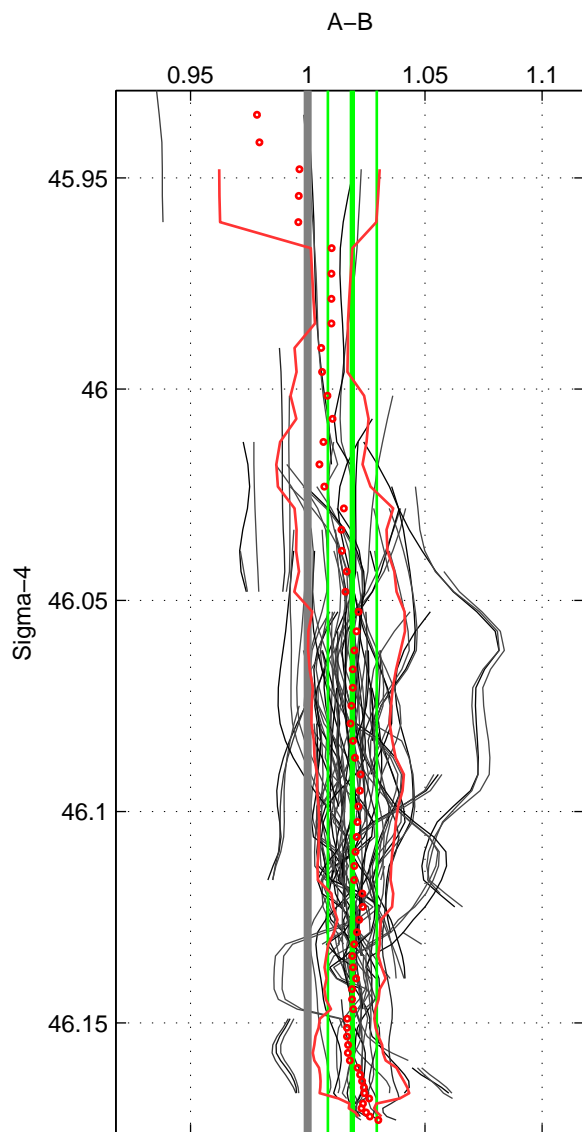

Cruise A (red). Date: Jun 1992 Cruisename: 120-06AQ19920521

Cruise B (blue). Date: Dec 2010 Cruisename: 130-06AQ20101128

\*\*\* "Favourite" values are means of spaces 1 2 3.

	Offset	O.StDev	Ratio	R.Stdev	Rating
SIGMA:	0.616	0.333	1.019	0.010	5
THETA:	0.619	0.347	1.019	0.011	5
DEPTH:	0.730	0.525	1.023	0.016	5
FAV.:	0.655	0.402	1.020	0.013	5

Profiles of A: 33  
 Profiles of B: 44  
 Diff profs: 84  
 WMoffset (A-B): 0.61633  
 WMoffset stdev: 0.33331  
 WMratio (A/B): 1.019  
 WMratio stdev: 0.010411

Quality (1-5): 5

Profiles of A: 38  
 Profiles of B: 44  
 Diff profs: 97  
 WMoffset (A-B): 0.61865  
 WMoffset stdev: 0.3469  
 WMratio (A/B): 1.0191  
 WMratio stdev: 0.010831

Quality (1-5): 5

Profiles of A: 38  
 Profiles of B: 44  
 Diff profs: 97  
 WMoffset (A-B): 0.73017  
 WMoffset stdev: 0.52512  
 WMratio (A/B): 1.0228  
 WMratio stdev: 0.01643

Quality (1-5): 5