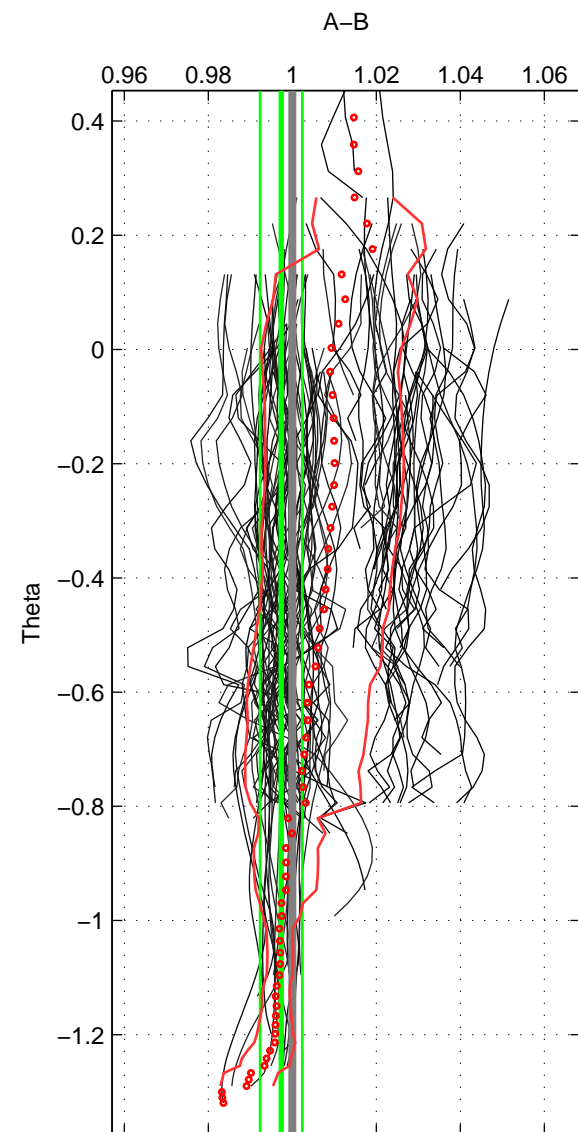

Cruise A (red). Date: Feb 2005 Cruisename: 126-06AQ20050122

Cruise B (blue). Date: Dec 2010 Cruisename: 130-06AQ20101128

\*\*\* "Favourite" values are means of spaces 1 2 3.

	Offset	O.StDev	Ratio	R.Stdev	Rating
SIGMA:	-0.115	0.172	0.996	0.005	5
THETA:	-0.084	0.157	0.997	0.005	5
DEPTH:	0.704	0.204	1.022	0.006	5
FAV.:	0.168	0.178	1.005	0.006	5

Profiles of A: 70  
 Profiles of B: 66  
 Diff profs: 96  
 WMoffset (A-B): -0.11505  
 WMoffset stdev: 0.17183  
 WMratio (A/B): 0.99639  
 WMratio stdev: 0.0054794

Quality (1-5): 5

Profiles of A: 70  
 Profiles of B: 66  
 Diff profs: 96  
 WMoffset (A-B): -0.083961  
 WMoffset stdev: 0.15724  
 WMratio (A/B): 0.99737  
 WMratio stdev: 0.0050191

Quality (1-5): 5

Profiles of A: 71  
 Profiles of B: 66  
 Diff profs: 98  
 WMoffset (A-B): 0.70441  
 WMoffset stdev: 0.20357  
 WMratio (A/B): 1.0221  
 WMratio stdev: 0.0064123

Quality (1-5): 5