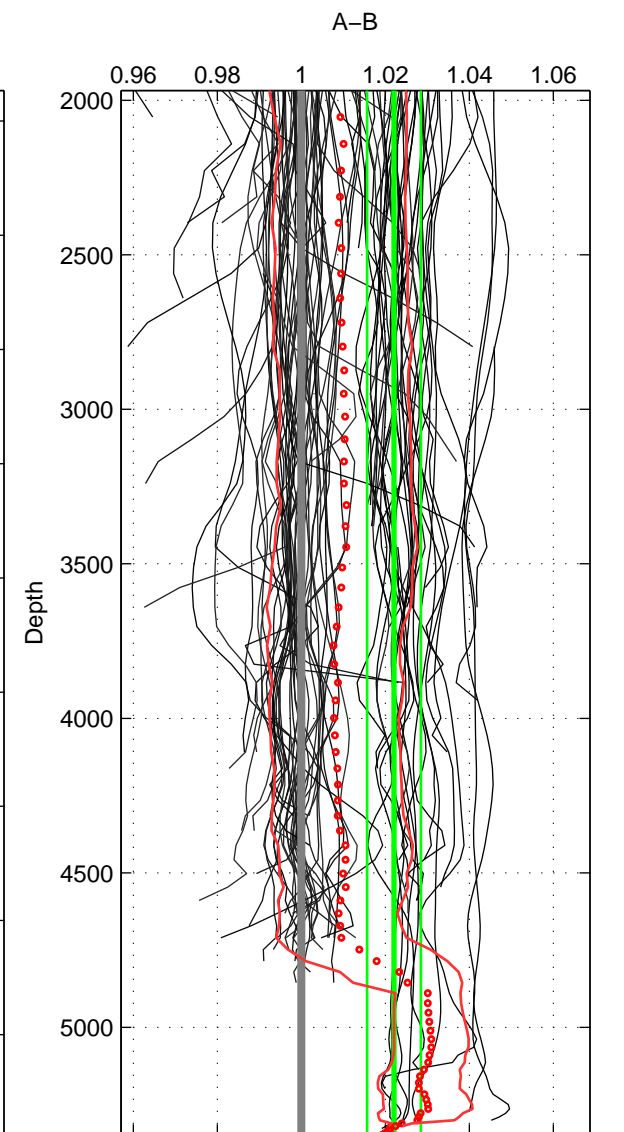

Cruise A (red). Date: Feb 2005 Cruisename: 126-06AQ20050122

Cruise B (blue). Date: Dec 2010 Cruisename: 130-06AQ20101128

\*\*\* "Favourite" values are means of spaces 1 2 3.

	Offset	O.StDev	Ratio	R.Stdev	Rating
SIGMA:	-0.115	0.172	0.996	0.005	5
THETA:	-0.084	0.157	0.997	0.005	5
DEPTH:	0.704	0.204	1.022	0.006	5
FAV.:	0.168	0.178	1.005	0.006	5

Profiles of A: 70  
 Profiles of B: 66  
 Diff profs: 96  
 WMoffset (A-B): -0.11505  
 WMoffset stdev: 0.17183  
 WMratio (A/B): 0.99639  
 WMratio stdev: 0.0054794

Quality (1-5): 5

Profiles of A: 70  
 Profiles of B: 66  
 Diff profs: 96  
 WMoffset (A-B): -0.083961  
 WMoffset stdev: 0.15724  
 WMratio (A/B): 0.99737  
 WMratio stdev: 0.0050191

Quality (1-5): 5

Profiles of A: 71  
 Profiles of B: 66  
 Diff profs: 98  
 WMoffset (A-B): 0.70441  
 WMoffset stdev: 0.20357  
 WMratio (A/B): 1.0221  
 WMratio stdev: 0.0064123

Quality (1-5): 5