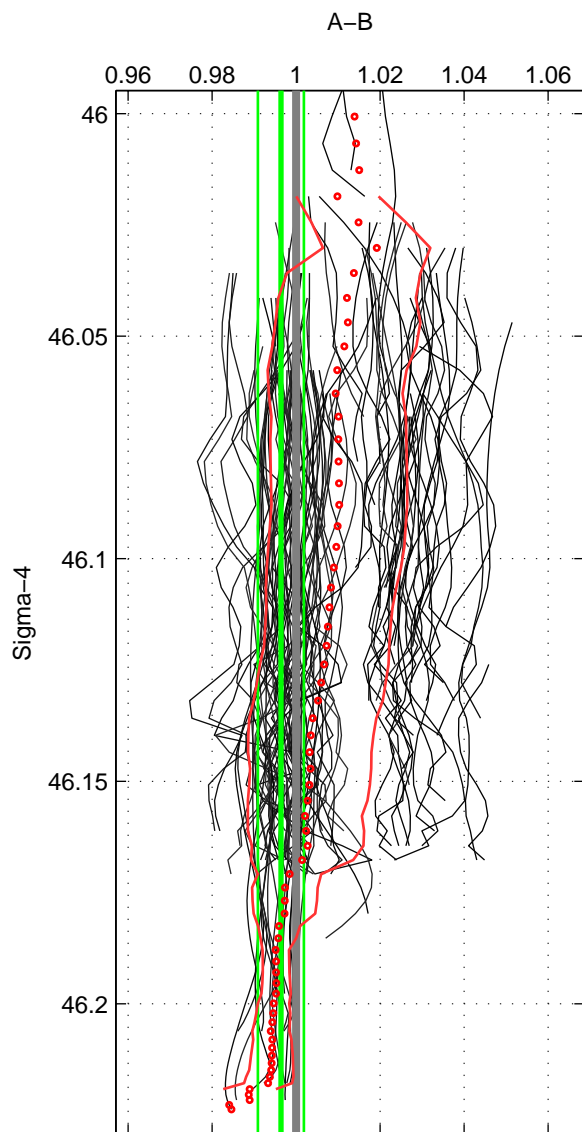

Cruise A (red). Date: Feb 2005 Cruisename: 126-06AQ20050122

Cruise B (blue). Date: Dec 2010 Cruisename: 130-06AQ20101128

\*\*\* "Favourite" values are means of spaces 1 2 3.

	Offset	O.StDev	Ratio	R.Stdev	Rating
SIGMA:	-0.115	0.172	0.996	0.005	5
THETA:	-0.084	0.157	0.997	0.005	5
DEPTH:	0.704	0.204	1.022	0.006	5
FAV.:	0.168	0.178	1.005	0.006	5

Profiles of A: 70  
 Profiles of B: 66  
 Diff profs: 96  
 WMoffset (A-B): -0.11505  
 WMoffset stdev: 0.17183  
 WMratio (A/B): 0.99639  
 WMratio stdev: 0.0054794

Quality (1-5): 5

Profiles of A: 70  
 Profiles of B: 66  
 Diff profs: 96  
 WMoffset (A-B): -0.083961  
 WMoffset stdev: 0.15724  
 WMratio (A/B): 0.99737  
 WMratio stdev: 0.0050191

Quality (1-5): 5

Profiles of A: 71  
 Profiles of B: 66  
 Diff profs: 98  
 WMoffset (A-B): 0.70441  
 WMoffset stdev: 0.20357  
 WMratio (A/B): 1.0221  
 WMratio stdev: 0.0064123

Quality (1-5): 5