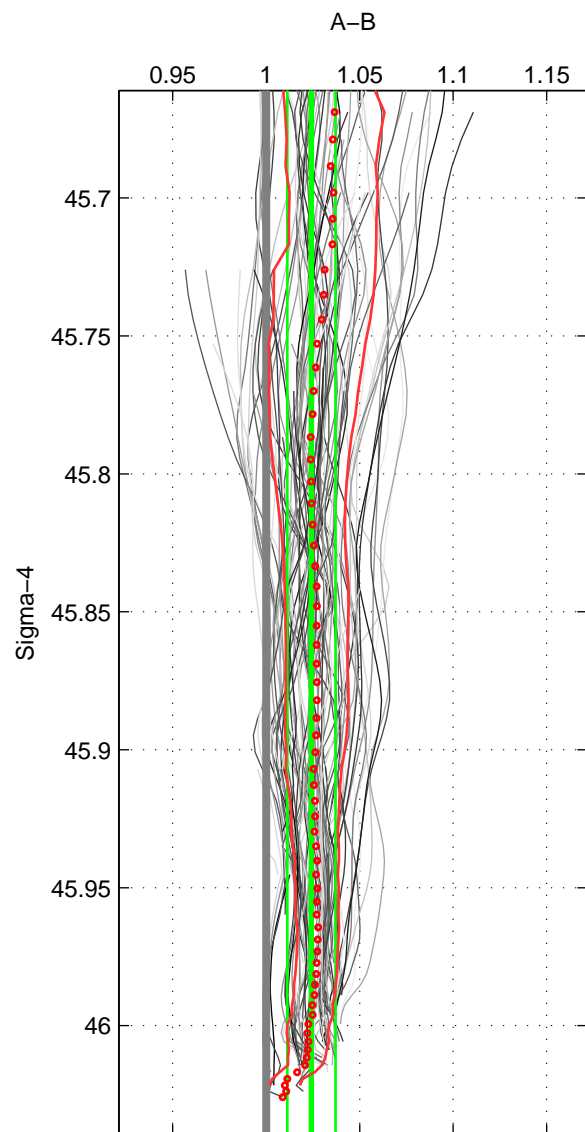

Cruise A (red). Date: Jun 1992 Cruisename: 120-06AQ19920521  
 Cruise B (blue). Date: Mar 2010 Cruisename: 256-33RO20100308

\*\*\* "Favourite" values are means of spaces 1 2 3.

	Offset	O.StDev	Ratio	R.Stdev	Rating
SIGMA:	5.050	2.706	1.024	0.013	5
THETA:	4.643	2.634	1.022	0.013	5
DEPTH:	6.746	0.737	1.032	0.003	5
FAV.:	5.480	2.026	1.026	0.010	5

Profiles of A: 15  
 Profiles of B: 24  
 Diff profs : 91  
 WMoffset (A-B): 5.0501  
 WMoffset stdev: 2.7064  
 WMratio (A/B): 1.0242  
 WMratio stdev: 0.012902

Quality (1-5): 5

Profiles of A: 15  
 Profiles of B: 24  
 Diff profs : 91  
 WMoffset (A-B): 4.643  
 WMoffset stdev: 2.6338  
 WMratio (A/B): 1.0221  
 WMratio stdev: 0.012508

Quality (1-5): 5

Profiles of A: 15  
 Profiles of B: 24  
 Diff profs : 91  
 WMoffset (A-B): 6.7456  
 WMoffset stdev: 0.73718  
 WMratio (A/B): 1.0318  
 WMratio stdev: 0.0034636

Quality (1-5): 5