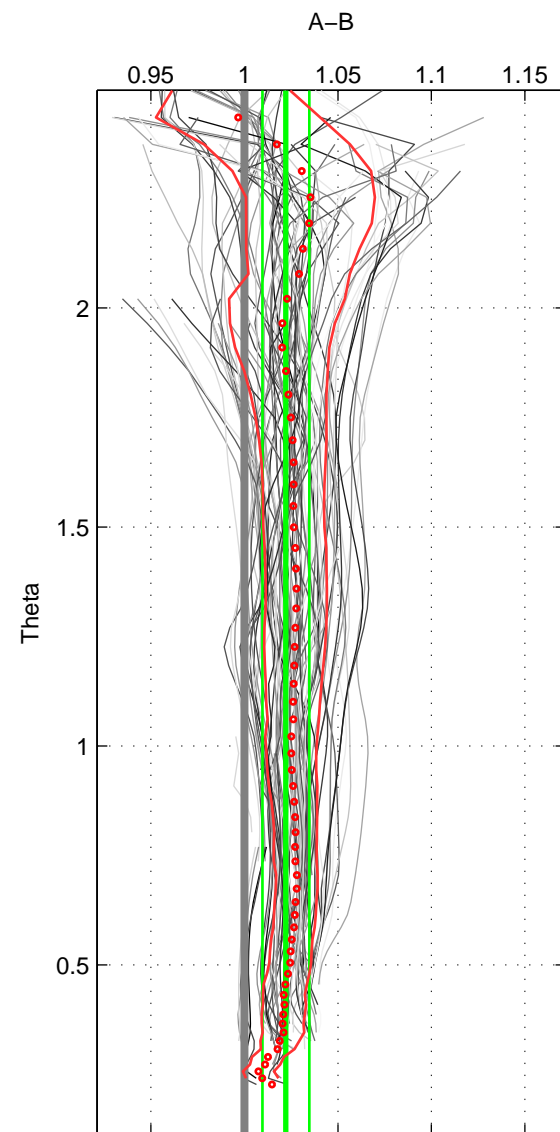

Cruise A (red). Date: Jun 1992 Cruisename: 120-06AQ19920521  
 Cruise B (blue). Date: Mar 2010 Cruisename: 256-33RO20100308

\*\*\* "Favourite" values are means of spaces 1 2 3.

	Offset	O.StDev	Ratio	R.Stdev	Rating
SIGMA:	5.050	2.706	1.024	0.013	5
THETA:	4.643	2.634	1.022	0.013	5
DEPTH:	6.746	0.737	1.032	0.003	5
FAV.:	5.480	2.026	1.026	0.010	5

Profiles of A: 15  
 Profiles of B: 24  
 Diff profs : 91  
 WMoffset (A-B): 5.0501  
 WMoffset stdev: 2.7064  
 WMratio (A/B): 1.0242  
 WMratio stdev: 0.012902

Quality (1-5): 5

Profiles of A: 15  
 Profiles of B: 24  
 Diff profs : 91  
 WMoffset (A-B): 4.643  
 WMoffset stdev: 2.6338  
 WMratio (A/B): 1.0221  
 WMratio stdev: 0.012508

Quality (1-5): 5

Profiles of A: 15  
 Profiles of B: 24  
 Diff profs : 91  
 WMoffset (A-B): 6.7456  
 WMoffset stdev: 0.73718  
 WMratio (A/B): 1.0318  
 WMratio stdev: 0.0034636

Quality (1-5): 5