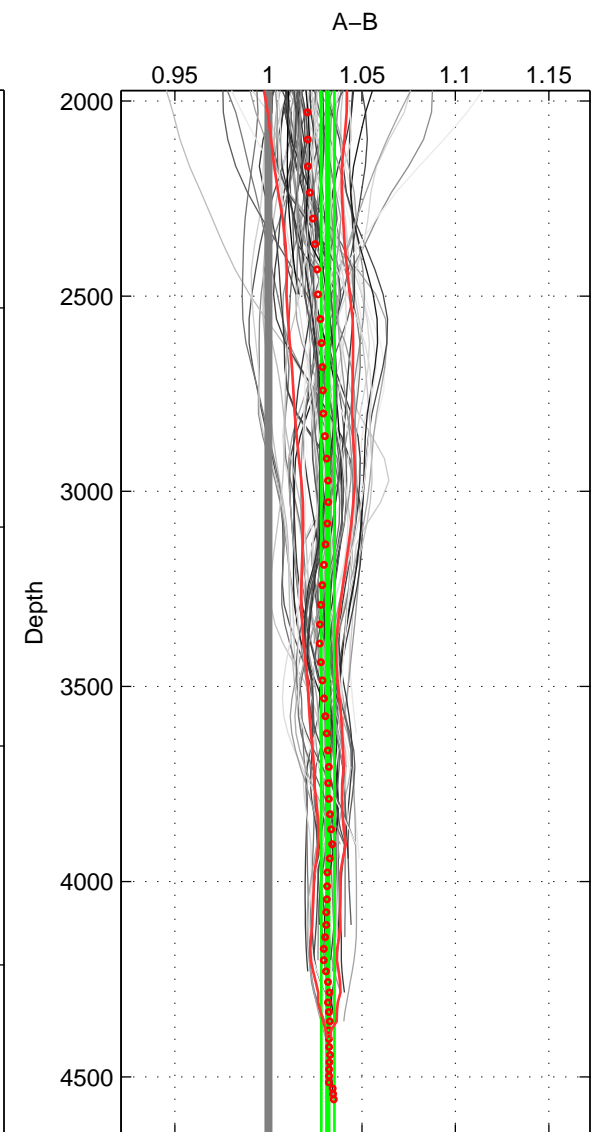

Cruise A (red). Date: Jun 1992 Cruisename: 120-06AQ19920521  
 Cruise B (blue). Date: Mar 2010 Cruisename: 256-33RO20100308

\*\*\* "Favourite" values are means of spaces 1 2 3.

	Offset	O.StDev	Ratio	R.Stdev	Rating
SIGMA:	5.050	2.706	1.024	0.013	5
THETA:	4.643	2.634	1.022	0.013	5
DEPTH:	6.746	0.737	1.032	0.003	5
FAV.:	5.480	2.026	1.026	0.010	5

Profiles of A: 15  
 Profiles of B: 24  
 Diff profs : 91  
 WMoffset (A-B): 5.0501  
 WMoffset stdev: 2.7064  
 WMratio (A/B): 1.0242  
 WMratio stdev: 0.012902

Quality (1-5): 5

Profiles of A: 15  
 Profiles of B: 24  
 Diff profs : 91  
 WMoffset (A-B): 4.643  
 WMoffset stdev: 2.6338  
 WMratio (A/B): 1.0221  
 WMratio stdev: 0.012508

Quality (1-5): 5

Profiles of A: 15  
 Profiles of B: 24  
 Diff profs : 91  
 WMoffset (A-B): 6.7456  
 WMoffset stdev: 0.73718  
 WMratio (A/B): 1.0318  
 WMratio stdev: 0.0034636

Quality (1-5): 5