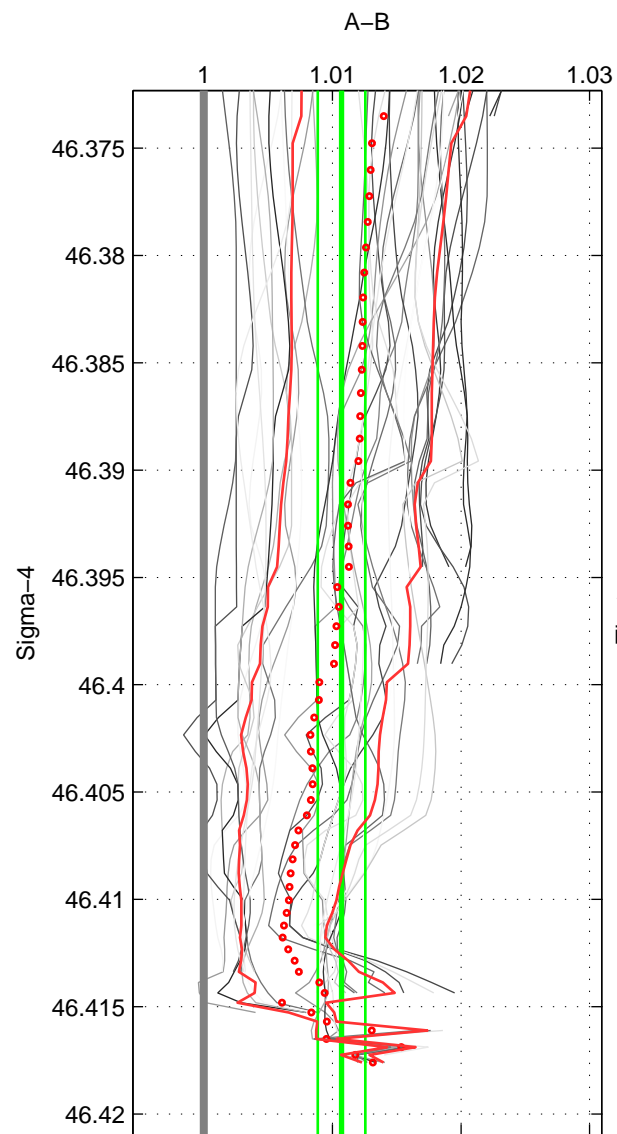

Cruise A (red). Date: Jul 1987 Cruisename: 2-06AQ19870704

Cruise B (blue). Date: Aug 2007 Cruisename: 6-06AQ20070728

*** "Favourite" values are means of spaces 1 2 3.

	Offset	O.StDev	Ratio	R.Stdev	Rating
SIGMA:	3.201	0.550	1.011	0.002	5
THETA:	3.470	1.245	1.012	0.004	5
DEPTH:	2.266	0.846	1.008	0.003	5
FAV.:	2.979	0.880	1.010	0.003	5

Profiles of A: 9
 Profiles of B: 8
 Diff profs : 40
 WMoffset (A-B): 3.2014
 WMoffset stdev: 0.54954
 WMratio (A/B): 1.0107
 WMratio stdev: 0.0018492

Quality (1-5): 5

Profiles of A: 9
 Profiles of B: 8
 Diff profs : 40
 WMoffset (A-B): 3.4697
 WMoffset stdev: 1.2448
 WMratio (A/B): 1.0116
 WMratio stdev: 0.0041823

Quality (1-5): 5

Profiles of A: 9
 Profiles of B: 8
 Diff profs : 40
 WMoffset (A-B): 2.266
 WMoffset stdev: 0.84561
 WMratio (A/B): 1.0076
 WMratio stdev: 0.0028565

Quality (1-5): 5