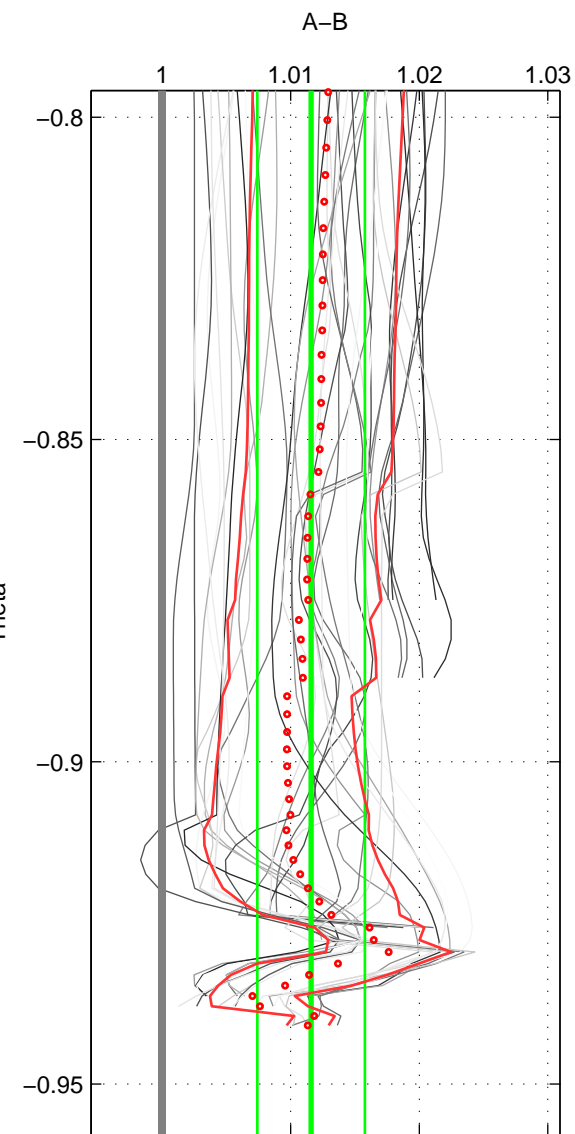

Cruise A (red). Date: Jul 1987 Cruisename: 2-06AQ19870704

Cruise B (blue). Date: Aug 2007 Cruisename: 6-06AQ20070728

*** "Favourite" values are means of spaces 1 2 3.

	Offset	O.StDev	Ratio	R.Stdev	Rating
SIGMA:	3.201	0.550	1.011	0.002	5
THETA:	3.470	1.245	1.012	0.004	5
DEPTH:	2.266	0.846	1.008	0.003	5
FAV.:	2.979	0.880	1.010	0.003	5

Profiles of A: 9
 Profiles of B: 8
 Diff profs : 40
 WMoffset (A-B): 3.2014
 WMoffset stdev: 0.54954
 WMratio (A/B): 1.0107
 WMratio stdev: 0.0018492

Quality (1-5): 5

Profiles of A: 9
 Profiles of B: 8
 Diff profs : 40
 WMoffset (A-B): 3.4697
 WMoffset stdev: 1.2448
 WMratio (A/B): 1.0116
 WMratio stdev: 0.0041823

Quality (1-5): 5

Profiles of A: 9
 Profiles of B: 8
 Diff profs : 40
 WMoffset (A-B): 2.266
 WMoffset stdev: 0.84561
 WMratio (A/B): 1.0076
 WMratio stdev: 0.0028565

Quality (1-5): 5