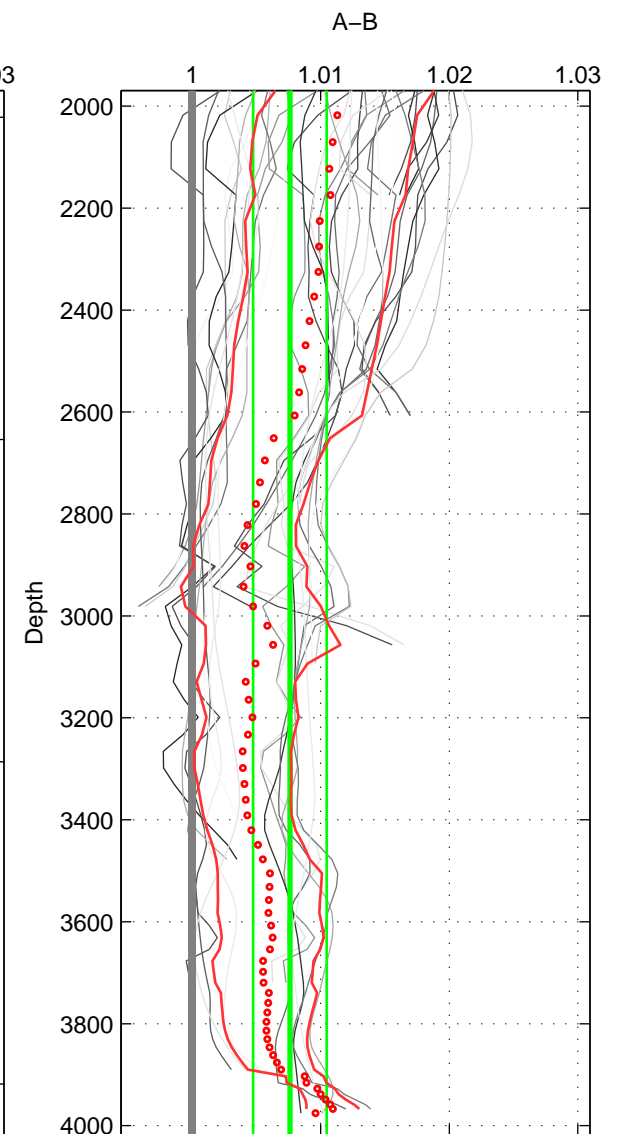

Cruise A (red). Date: Jul 1987 Cruisename: 2-06AQ19870704

Cruise B (blue). Date: Aug 2007 Cruisename: 6-06AQ20070728

*** "Favourite" values are means of spaces 1 2 3.

	Offset	O.StDev	Ratio	R.Stdev	Rating
SIGMA:	3.201	0.550	1.011	0.002	5
THETA:	3.470	1.245	1.012	0.004	5
DEPTH:	2.266	0.846	1.008	0.003	5
FAV.:	2.979	0.880	1.010	0.003	5

Profiles of A: 9
 Profiles of B: 8
 Diff profs : 40
 WMoffset (A-B): 3.2014
 WMoffset stdev: 0.54954
 WMratio (A/B): 1.0107
 WMratio stdev: 0.0018492

Quality (1-5): 5

Profiles of A: 9
 Profiles of B: 8
 Diff profs : 40
 WMoffset (A-B): 3.4697
 WMoffset stdev: 1.2448
 WMratio (A/B): 1.0116
 WMratio stdev: 0.0041823

Quality (1-5): 5

Profiles of A: 9
 Profiles of B: 8
 Diff profs : 40
 WMoffset (A-B): 2.266
 WMoffset stdev: 0.84561
 WMratio (A/B): 1.0076
 WMratio stdev: 0.0028565

Quality (1-5): 5