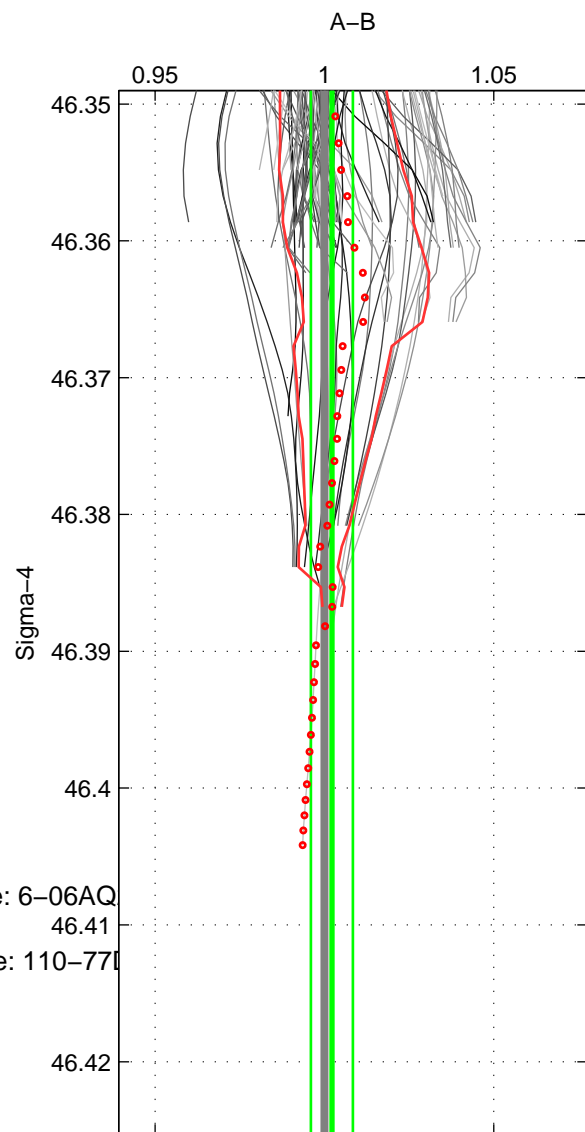

Cruise A (red). Date: Aug 2007 Cruisename: 6-06AQ
 46.41
 Cruise B (blue). Date: Sep 2005 Cruisename: 110-771

*** "Favourite" values are those of space 2.

	Offset	O.StDev	Ratio	R.Stdev	Rating
SIGMA:	0.650	1.843	1.002	0.006	3
THETA:	-0.600	2.216	0.998	0.007	4
DEPTH:	-0.830	5.565	0.997	0.019	3
FAV. :	-0.600	2.216	0.998	0.007	4

Profiles of A: 18
 Profiles of B: 18
 Diff profs : 93
 WMoffset (A-B): 0.64974
 WMoffset stdev: 1.8435
 WMratio (A/B): 1.0022
 WMratio stdev: 0.0061813

Quality (1-5): 3

Profiles of A: 18
 Profiles of B: 18
 Diff profs : 89
 WMoffset (A-B): -0.59961
 WMoffset stdev: 2.2161
 WMratio (A/B): 0.99802
 WMratio stdev: 0.0074177

Quality (1-5): 4

Profiles of A: 18
 Profiles of B: 18
 Diff profs : 93
 WMoffset (A-B): -0.82978
 WMoffset stdev: 5.5647
 WMratio (A/B): 0.99728
 WMratio stdev: 0.018891

Quality (1-5): 3