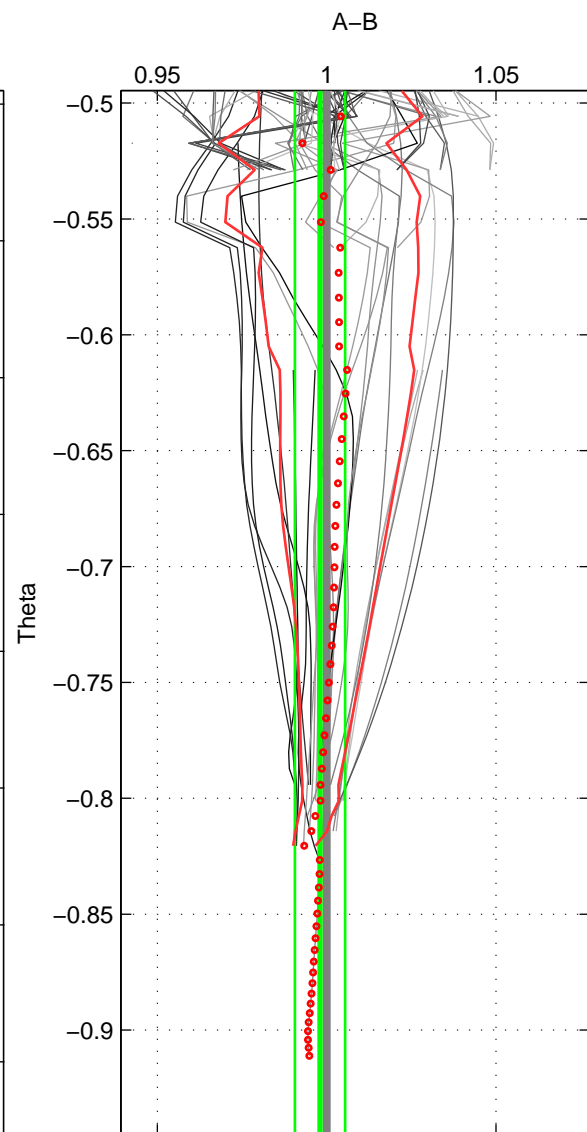

Cruise A (red). Date: Aug 2007 Cruisename: 6-06AQ
 46.41
 Cruise B (blue). Date: Sep 2005 Cruisename: 110-771

*** "Favourite" values are those of space 2.

	Offset	O.StDev	Ratio	R.Stdev	Rating
SIGMA:	0.650	1.843	1.002	0.006	3
THETA:	-0.600	2.216	0.998	0.007	4
DEPTH:	-0.830	5.565	0.997	0.019	3
FAV. :	-0.600	2.216	0.998	0.007	4

Profiles of A: 18
 Profiles of B: 18
 Diff profs : 93
 WMoffset (A-B): 0.64974
 WMoffset stdev: 1.8435
 WMratio (A/B): 1.0022
 WMratio stdev: 0.0061813

Quality (1-5): 3

Profiles of A: 18
 Profiles of B: 18
 Diff profs : 89
 WMoffset (A-B): -0.59961
 WMoffset stdev: 2.2161
 WMratio (A/B): 0.99802
 WMratio stdev: 0.0074177

Quality (1-5): 4

Profiles of A: 18
 Profiles of B: 18
 Diff profs : 93
 WMoffset (A-B): -0.82978
 WMoffset stdev: 5.5647
 WMratio (A/B): 0.99728
 WMratio stdev: 0.018891

Quality (1-5): 3