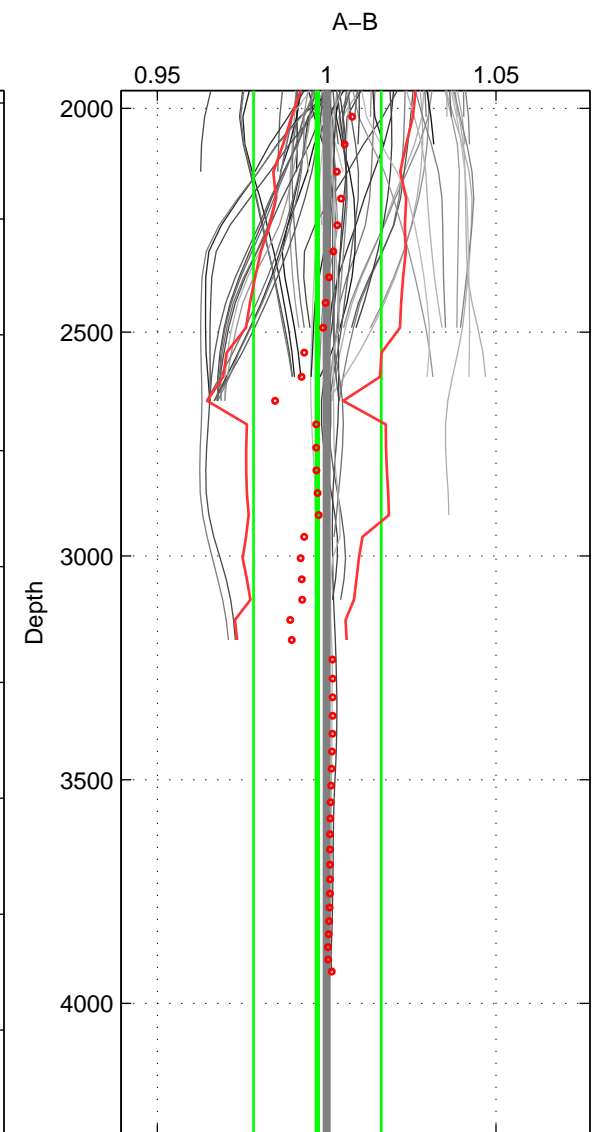

Cruise A (red). Date: Aug 2007 Cruisename: 6-06AQ
 46.41
 Cruise B (blue). Date: Sep 2005 Cruisename: 110-771

*** "Favourite" values are those of space 2.

	Offset	O.StDev	Ratio	R.Stdev	Rating
SIGMA:	0.650	1.843	1.002	0.006	3
THETA:	-0.600	2.216	0.998	0.007	4
DEPTH:	-0.830	5.565	0.997	0.019	3
FAV. :	-0.600	2.216	0.998	0.007	4

Profiles of A: 18
 Profiles of B: 18
 Diff profs : 93
 WMoffset (A-B): 0.64974
 WMoffset stdev: 1.8435
 WMratio (A/B): 1.0022
 WMratio stdev: 0.0061813

Quality (1-5): 3

Profiles of A: 18
 Profiles of B: 18
 Diff profs : 89
 WMoffset (A-B): -0.59961
 WMoffset stdev: 2.2161
 WMratio (A/B): 0.99802
 WMratio stdev: 0.0074177

Quality (1-5): 4

Profiles of A: 18
 Profiles of B: 18
 Diff profs : 93
 WMoffset (A-B): -0.82978
 WMoffset stdev: 5.5647
 WMratio (A/B): 0.99728
 WMratio stdev: 0.018891

Quality (1-5): 3