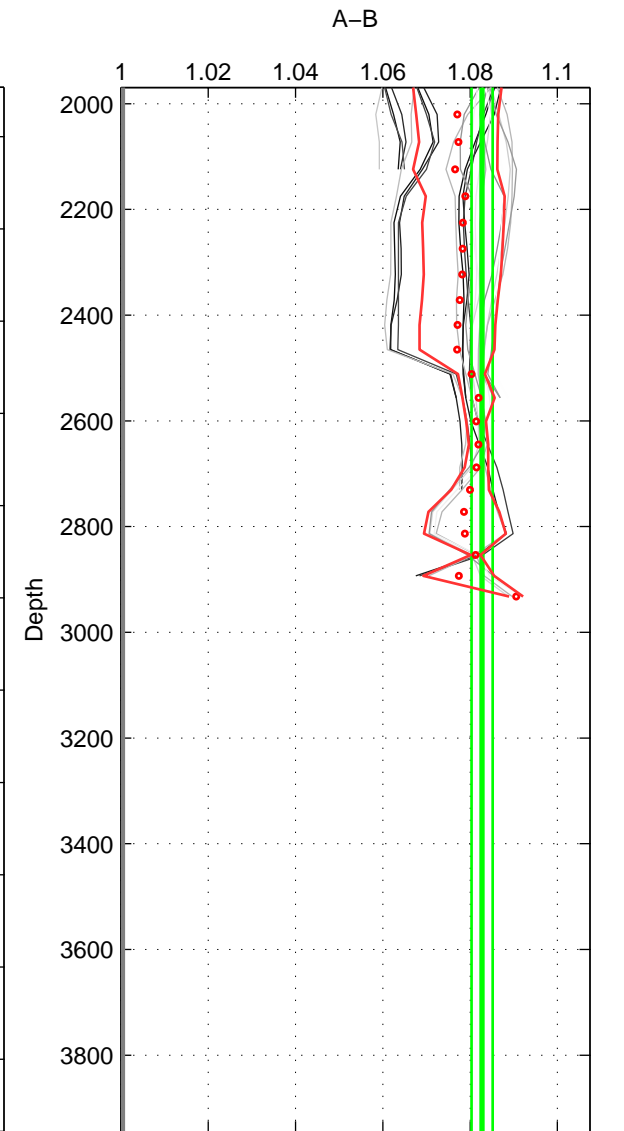

Cruise A (red). Date: Jul 1987 Cruisename: 2-06AQ19870704

Cruise B (blue). Date: Sep 1993 Cruisename: 3-06AQ19930806

*** "Favourite" values are means of spaces 1 2.

	Offset	O.StDev	Ratio	R.Stdev	Rating
SIGMA:	23.234	0.589	1.083	0.002	4
THETA:	23.930	1.176	1.086	0.004	4
DEPTH:	23.014	0.656	1.083	0.002	3
FAV. :	23.582	0.882	1.085	0.003	4

Profiles of A: 5
 Profiles of B: 5
 Diff profs : 22
 WMoffset (A-B): 23.234
 WMoffset stdev: 0.58909
 WMratio (A/B): 1.0834
 WMratio stdev: 0.0021325

Quality (1-5): 4

Profiles of A: 5
 Profiles of B: 5
 Diff profs : 22
 WMoffset (A-B): 23.9305
 WMoffset stdev: 1.1758
 WMratio (A/B): 1.0864
 WMratio stdev: 0.0043215

Quality (1-5): 4

Profiles of A: 5
 Profiles of B: 5
 Diff profs : 22
 WMoffset (A-B): 23.0136
 WMoffset stdev: 0.65563
 WMratio (A/B): 1.0827
 WMratio stdev: 0.0024191

Quality (1-5): 3