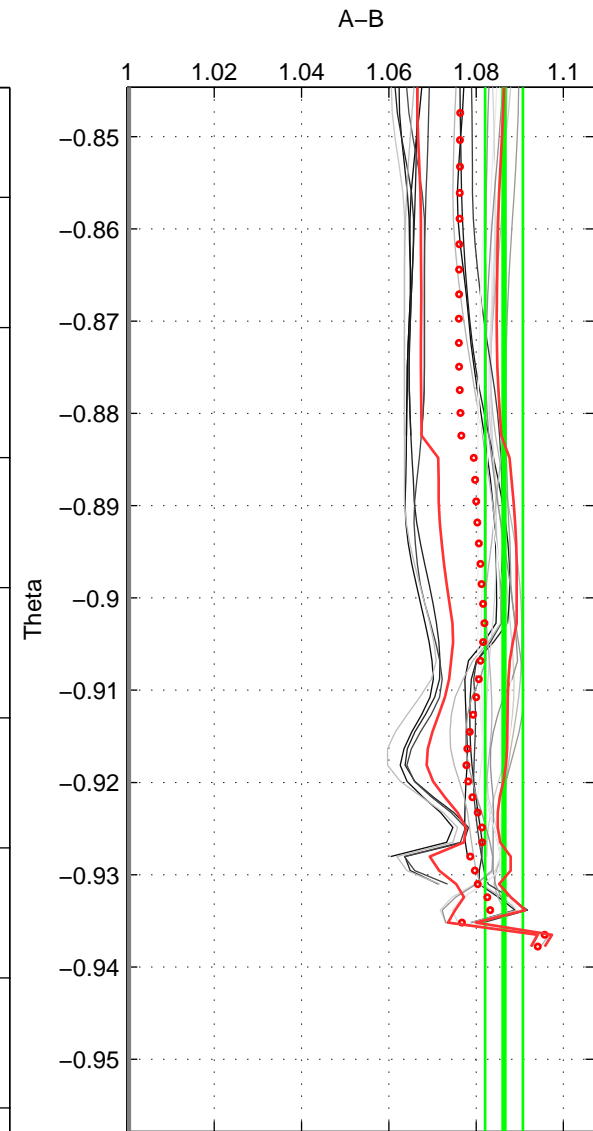

Cruise A (red). Date: Jul 1987 Cruisename: 2-06AQ19870704

Cruise B (blue). Date: Sep 1993 Cruisename: 3-06AQ19930806

*** "Favourite" values are means of spaces 1 2.

	Offset	O.StDev	Ratio	R.Stdev	Rating
SIGMA:	23.234	0.589	1.083	0.002	4
THETA:	23.930	1.176	1.086	0.004	4
DEPTH:	23.014	0.656	1.083	0.002	3
FAV. :	23.582	0.882	1.085	0.003	4

Profiles of A: 5
 Profiles of B: 5
 Diff profs : 22
 WMoffset (A-B): 23.234
 WMoffset stdev: 0.58909
 WMratio (A/B): 1.0834
 WMratio stdev: 0.0021325

Quality (1-5): 4

Profiles of A: 5
 Profiles of B: 5
 Diff profs : 22
 WMoffset (A-B): 23.9305
 WMoffset stdev: 1.1758
 WMratio (A/B): 1.0864
 WMratio stdev: 0.0043215

Quality (1-5): 4

Profiles of A: 5
 Profiles of B: 5
 Diff profs : 22
 WMoffset (A-B): 23.0136
 WMoffset stdev: 0.65563
 WMratio (A/B): 1.0827
 WMratio stdev: 0.0024191

Quality (1-5): 3