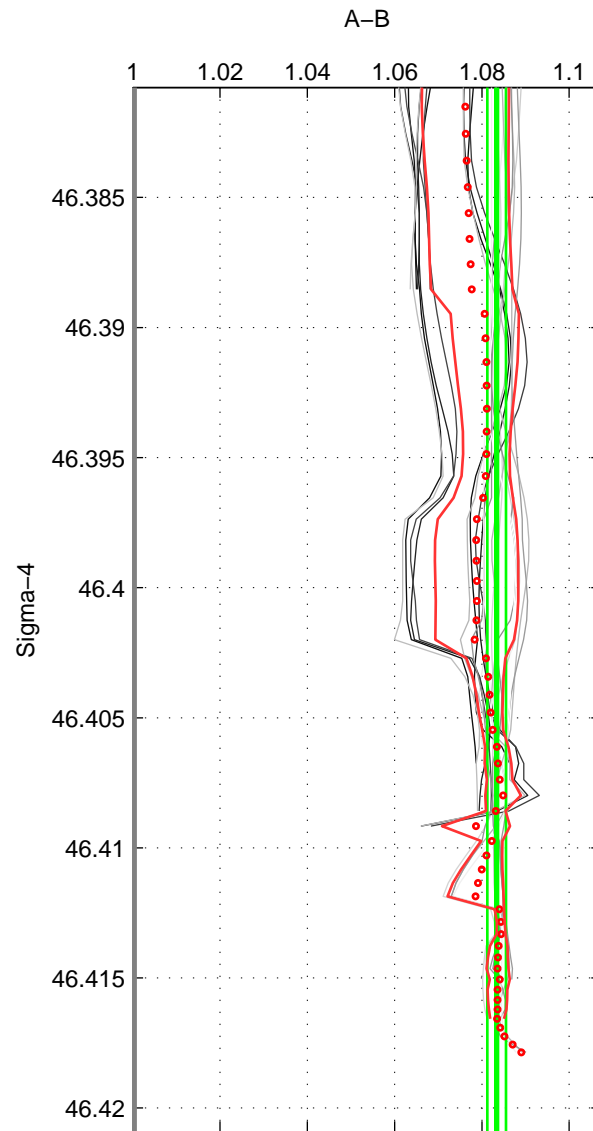

Cruise A (red). Date: Jul 1987 Cruisename: 2-06AQ19870704

Cruise B (blue). Date: Sep 1993 Cruisename: 3-06AQ19930806

*** "Favourite" values are means of spaces 1 2.

	Offset	O.StDev	Ratio	R.Stdev	Rating
SIGMA:	23.234	0.589	1.083	0.002	4
THETA:	23.930	1.176	1.086	0.004	4
DEPTH:	23.014	0.656	1.083	0.002	3
FAV. :	23.582	0.882	1.085	0.003	4

Profiles of A: 5
 Profiles of B: 5
 Diff profs : 22
 WMoffset (A-B): 23.234
 WMoffset stdev: 0.58909
 WMratio (A/B): 1.0834
 WMratio stdev: 0.0021325

Quality (1-5): 4

Profiles of A: 5
 Profiles of B: 5
 Diff profs : 22
 WMoffset (A-B): 23.9305
 WMoffset stdev: 1.1758
 WMratio (A/B): 1.0864
 WMratio stdev: 0.0043215

Quality (1-5): 4

Profiles of A: 5
 Profiles of B: 5
 Diff profs : 22
 WMoffset (A-B): 23.0136
 WMoffset stdev: 0.65563
 WMratio (A/B): 1.0827
 WMratio stdev: 0.0024191

Quality (1-5): 3