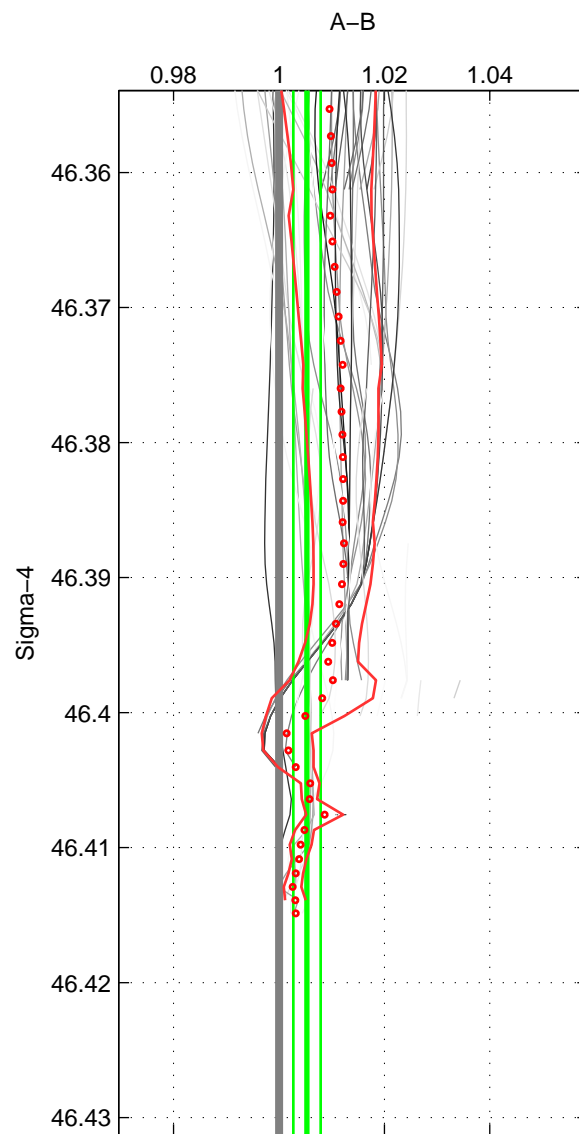

Cruise A (red). Date: Jul 1984 Cruisename: 1-06AQ19840719

Cruise B (blue). Date: May 2002 Cruisename: 108-77DN20020420

*** "Favourite" values are those of space 1.

	Offset	O.StDev	Ratio	R.Stdev	Rating
SIGMA:	1.611	0.787	1.005	0.003	4
THETA:	2.931	1.874	1.010	0.006	3
DEPTH:	-0.114	0.555	1.000	0.002	3
FAV.:	1.611	0.787	1.005	0.003	4

Profiles of A: 13
 Profiles of B: 9
 Diff profs: 48
 WMoffset (A-B): 1.6106
 WMoffset stdev: 0.78702
 WMratio (A/B): 1.0053
 WMratio stdev: 0.0025966

Quality (1-5): 4

Profiles of A: 13
 Profiles of B: 9
 Diff profs: 44
 WMoffset (A-B): 2.9307
 WMoffset stdev: 1.8741
 WMratio (A/B): 1.0097
 WMratio stdev: 0.0062562

Quality (1-5): 3

Profiles of A: 13
 Profiles of B: 9
 Diff profs: 48
 WMoffset (A-B): -0.11353
 WMoffset stdev: 0.55525
 WMratio (A/B): 0.99959
 WMratio stdev: 0.0018267

Quality (1-5): 3