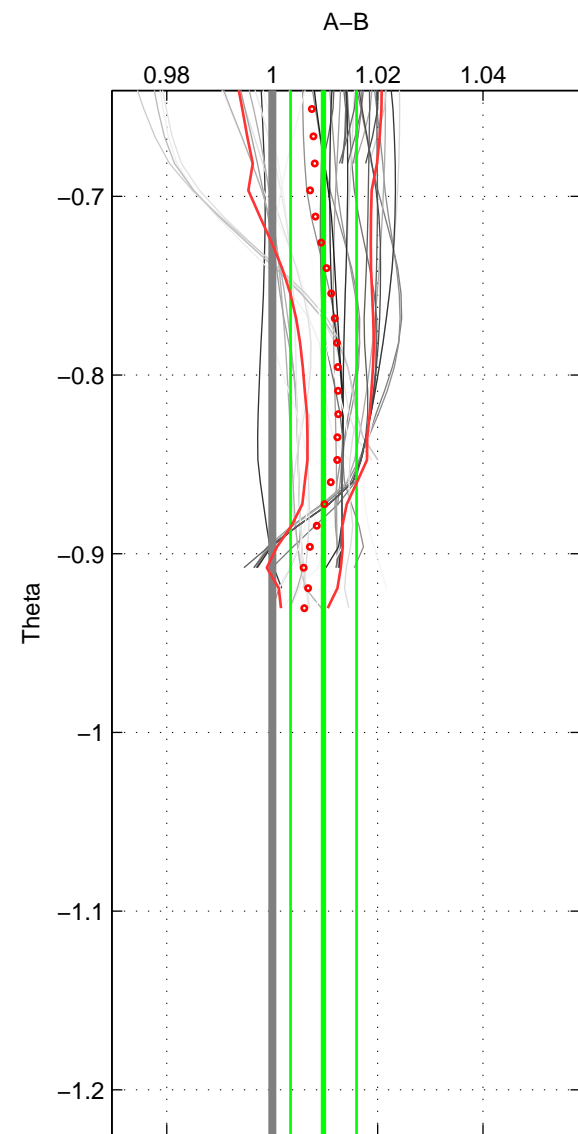

Cruise A (red). Date: Jul 1984 Cruisename: 1-06AQ19840719

Cruise B (blue). Date: May 2002 Cruisename: 108-77DN20020420

*** "Favourite" values are those of space 1.

	Offset	O.StDev	Ratio	R.Stdev	Rating
SIGMA:	1.611	0.787	1.005	0.003	4
THETA:	2.931	1.874	1.010	0.006	3
DEPTH:	-0.114	0.555	1.000	0.002	3
FAV.:	1.611	0.787	1.005	0.003	4

Profiles of A: 13
 Profiles of B: 9
 Diff profs: 48
 WMoffset (A-B): 1.6106
 WMoffset stdev: 0.78702
 WMratio (A/B): 1.0053
 WMratio stdev: 0.0025966

Quality (1-5): 4

Profiles of A: 13
 Profiles of B: 9
 Diff profs: 44
 WMoffset (A-B): 2.9307
 WMoffset stdev: 1.8741
 WMratio (A/B): 1.0097
 WMratio stdev: 0.0062562

Quality (1-5): 3

Profiles of A: 13
 Profiles of B: 9
 Diff profs: 48
 WMoffset (A-B): -0.11353
 WMoffset stdev: 0.55525
 WMratio (A/B): 0.99959
 WMratio stdev: 0.0018267

Quality (1-5): 3