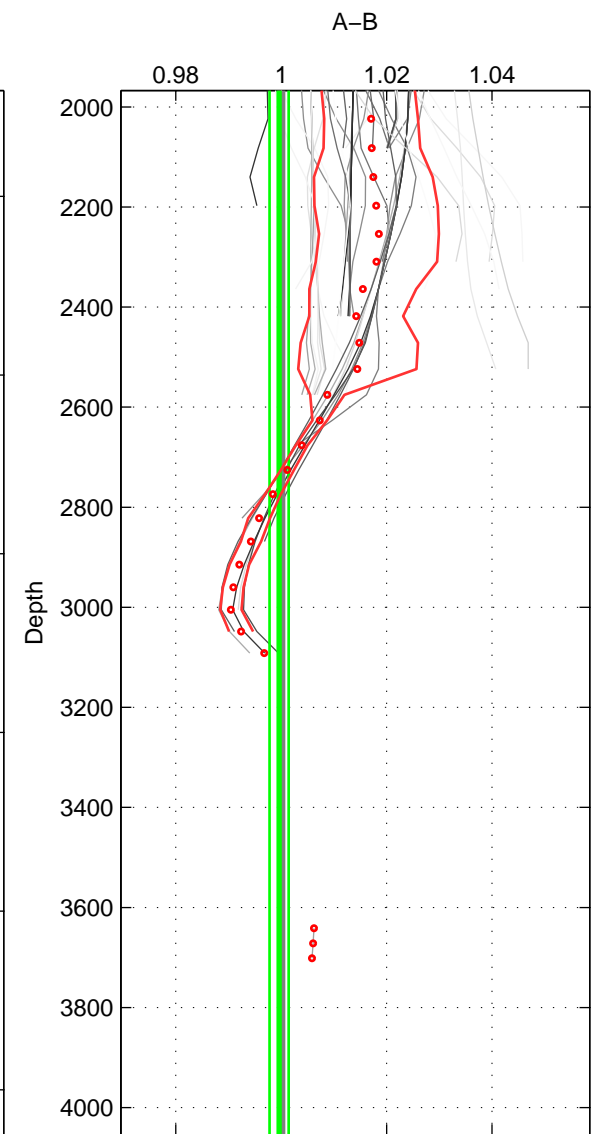

Cruise A (red). Date: Jul 1984 Cruisename: 1-06AQ19840719

Cruise B (blue). Date: May 2002 Cruisename: 108-77DN20020420

*** "Favourite" values are those of space 1.

	Offset	O.StDev	Ratio	R.Stdev	Rating
SIGMA:	1.611	0.787	1.005	0.003	4
THETA:	2.931	1.874	1.010	0.006	3
DEPTH:	-0.114	0.555	1.000	0.002	3
FAV.:	1.611	0.787	1.005	0.003	4

Profiles of A: 13
 Profiles of B: 9
 Diff profs: 48
 WMoffset (A-B): 1.6106
 WMoffset stdev: 0.78702
 WMratio (A/B): 1.0053
 WMratio stdev: 0.0025966

Quality (1-5): 4

Profiles of A: 13
 Profiles of B: 9
 Diff profs: 44
 WMoffset (A-B): 2.9307
 WMoffset stdev: 1.8741
 WMratio (A/B): 1.0097
 WMratio stdev: 0.0062562

Quality (1-5): 3

Profiles of A: 13
 Profiles of B: 9
 Diff profs: 48
 WMoffset (A-B): -0.11353
 WMoffset stdev: 0.55525
 WMratio (A/B): 0.99959
 WMratio stdev: 0.0018267

Quality (1-5): 3