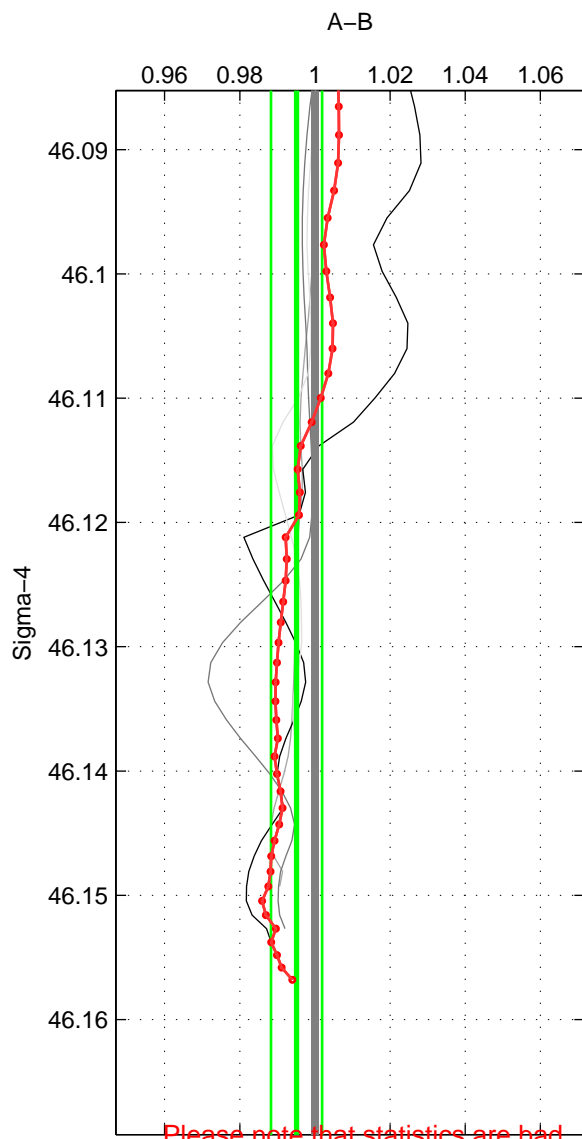

Cruise A (red). Date: Sep 1986 Cruisename: 117-06AQ19860627

Cruise B (blue). Date: Feb 1990 Cruisename: 138-06MT19900123

\*\*\* "Favourite" values are those of space 3.

	Offset	O.StDev	Ratio	R.Stdev	Rating
SIGMA:	-1.243	1.649	0.995	0.007	2
THETA:	-2.315	0.807	0.991	0.003	3
DEPTH:	0.859	2.513	1.004	0.010	5
FAV.:	0.859	2.513	1.004	0.010	5

Profiles of A: 2  
 Profiles of B: 4  
 Diff profs : 4  
 WMoffset (A-B): -1.2427  
 WMoffset stdev: 1.6494  
 WMratio (A/B): 0.99512  
 WMratio stdev: 0.0068032

Quality (1-5): 2

Profiles of A: 2  
 Profiles of B: 4  
 Diff profs : 6  
 WMoffset (A-B): -2.3145  
 WMoffset stdev: 0.80702  
 WMratio (A/B): 0.99063  
 WMratio stdev: 0.0031953

Quality (1-5): 3

Profiles of A: 5  
 Profiles of B: 4  
 Diff profs : 13  
 WMoffset (A-B): 0.85879  
 WMoffset stdev: 2.5135  
 WMratio (A/B): 1.0035  
 WMratio stdev: 0.010162

Quality (1-5): 5