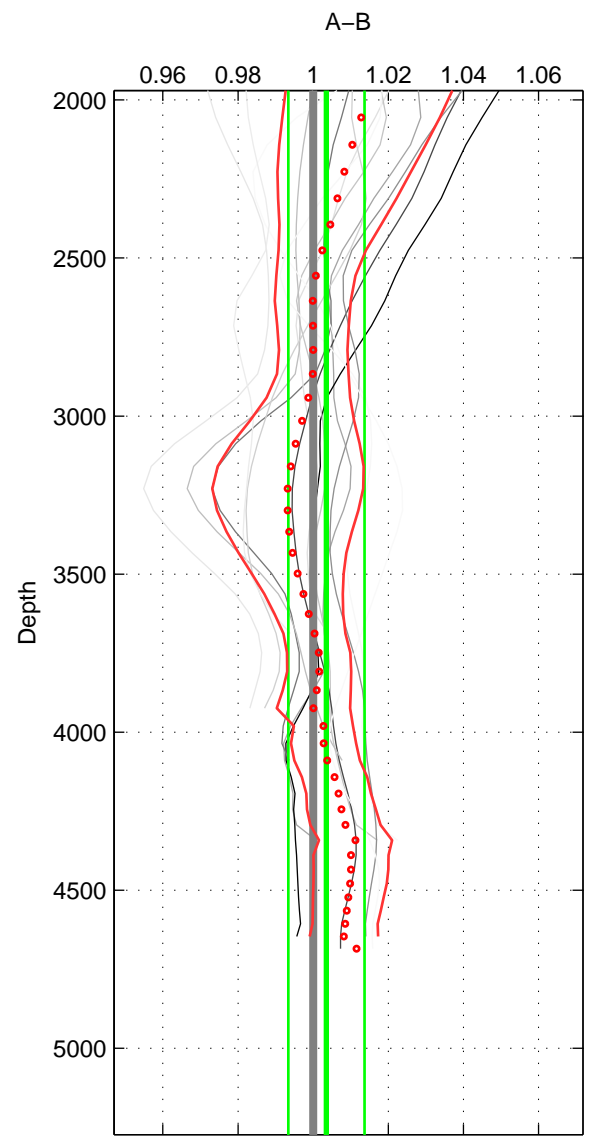

Cruise A (red). Date: Sep 1986 Cruisename: 117-06AQ19860627

Cruise B (blue). Date: Feb 1990 Cruisename: 138-06MT19900123

\*\*\* "Favourite" values are those of space 3.

	Offset	O.StDev	Ratio	R.Stdev	Rating
SIGMA:	-1.243	1.649	0.995	0.007	2
THETA:	-2.315	0.807	0.991	0.003	3
DEPTH:	0.859	2.513	1.004	0.010	5
FAV.:	0.859	2.513	1.004	0.010	5

Profiles of A: 2  
 Profiles of B: 4  
 Diff profs : 4  
 WMoffset (A-B): -1.2427  
 WMoffset stdev: 1.6494  
 WMratio (A/B): 0.99512  
 WMratio stdev: 0.0068032

Quality (1-5): 2

Profiles of A: 2  
 Profiles of B: 4  
 Diff profs : 6  
 WMoffset (A-B): -2.3145  
 WMoffset stdev: 0.80702  
 WMratio (A/B): 0.99063  
 WMratio stdev: 0.0031953

Quality (1-5): 3

Profiles of A: 5  
 Profiles of B: 4  
 Diff profs : 13  
 WMoffset (A-B): 0.85879  
 WMoffset stdev: 2.5135  
 WMratio (A/B): 1.0035  
 WMratio stdev: 0.010162

Quality (1-5): 5