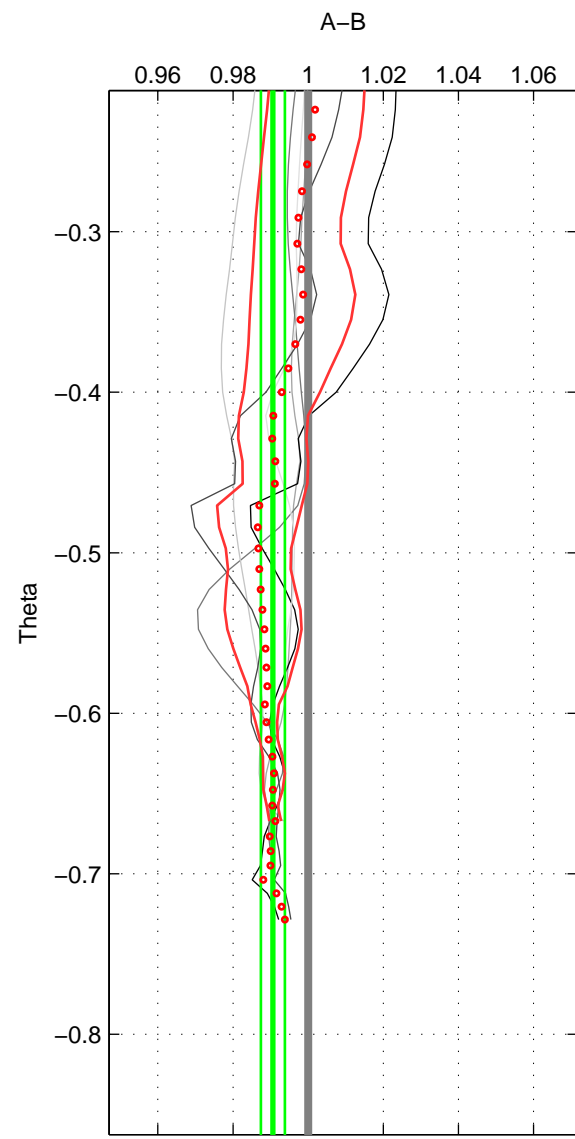

Cruise A (red). Date: Sep 1986 Cruisename: 117-06AQ19860627

Cruise B (blue). Date: Feb 1990 Cruisename: 138-06MT19900123

\*\*\* "Favourite" values are those of space 3.

	Offset	O.StDev	Ratio	R.Stdev	Rating
SIGMA:	-1.243	1.649	0.995	0.007	2
THETA:	-2.315	0.807	0.991	0.003	3
DEPTH:	0.859	2.513	1.004	0.010	5
FAV.:	0.859	2.513	1.004	0.010	5

Profiles of A: 2  
 Profiles of B: 4  
 Diff profs : 4  
 WMoffset (A-B): -1.2427  
 WMoffset stdev: 1.6494  
 WMratio (A/B): 0.99512  
 WMratio stdev: 0.0068032

Quality (1-5): 2

Profiles of A: 2  
 Profiles of B: 4  
 Diff profs : 6  
 WMoffset (A-B): -2.3145  
 WMoffset stdev: 0.80702  
 WMratio (A/B): 0.99063  
 WMratio stdev: 0.0031953

Quality (1-5): 3

Profiles of A: 5  
 Profiles of B: 4  
 Diff profs : 13  
 WMoffset (A-B): 0.85879  
 WMoffset stdev: 2.5135  
 WMratio (A/B): 1.0035  
 WMratio stdev: 0.010162

Quality (1-5): 5