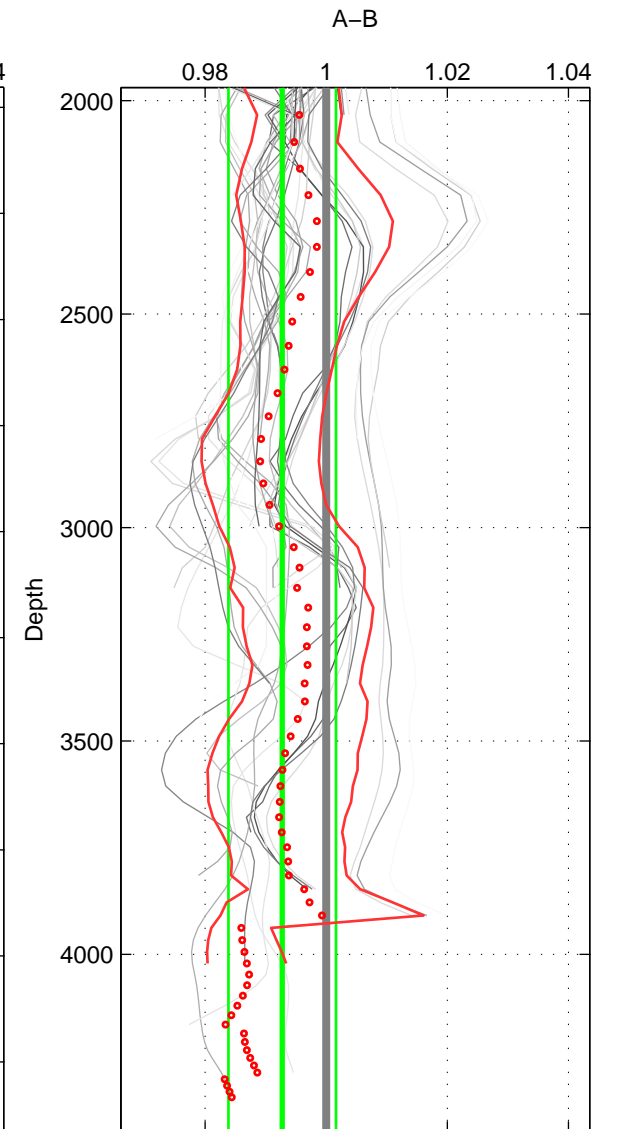

Cruise A (red). Date: Jul 1987 Cruisename: 2-06AQ19870704

Cruise B (blue). Date: Sep 1991 Cruisename: 106-77DN19910726

*** "Favourite" values are means of spaces 1 2 3.

	Offset	O.StDev	Ratio	R.Stdev	Rating
SIGMA:	-1.563	2.574	0.995	0.008	5
THETA:	-1.650	2.457	0.995	0.008	5
DEPTH:	-2.211	2.720	0.993	0.009	5
FAV.:	-1.808	2.584	0.994	0.008	5

Profiles of A: 13
 Profiles of B: 14
 Diff profs: 53
 WOffset (A-B): -1.5633
 WOffset stdev: 2.5743
 WRatio (A/B): 0.99492
 WRatio stdev: 0.0084308

Quality (1-5): 5

Profiles of A: 13
 Profiles of B: 14
 Diff profs: 53
 WOffset (A-B): -1.6498
 WOffset stdev: 2.4565
 WRatio (A/B): 0.99463
 WRatio stdev: 0.0080239

Quality (1-5): 5

Profiles of A: 13
 Profiles of B: 14
 Diff profs: 53
 WOffset (A-B): -2.211
 WOffset stdev: 2.7199
 WRatio (A/B): 0.99275
 WRatio stdev: 0.008892

Quality (1-5): 5