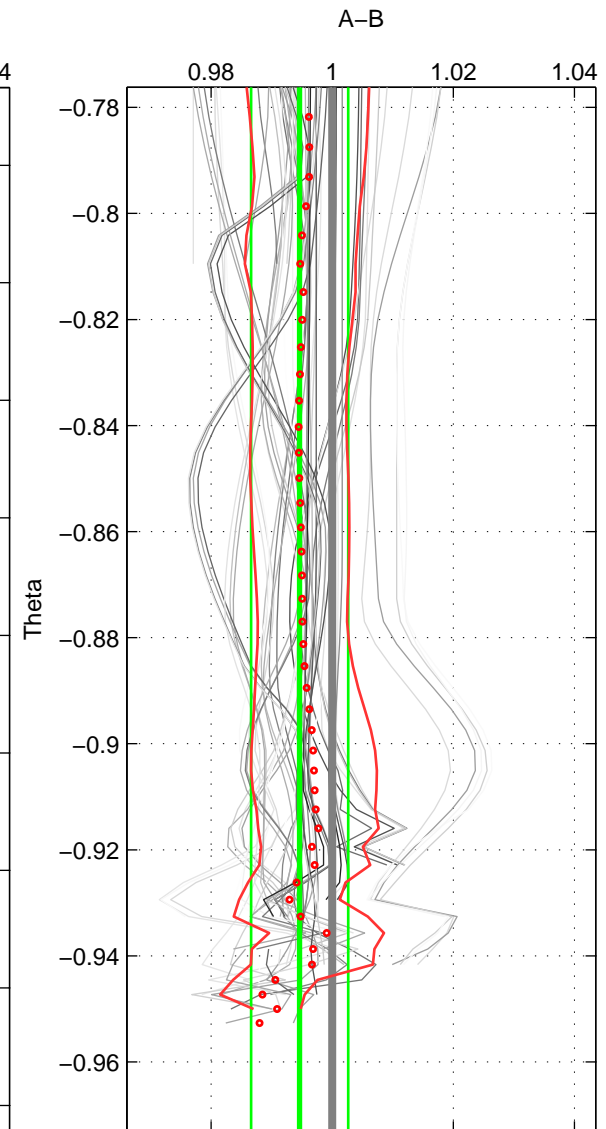

Cruise A (red). Date: Jul 1987 Cruisename: 2-06AQ19870704

Cruise B (blue). Date: Sep 1991 Cruisename: 106-77DN19910726

*** "Favourite" values are means of spaces 1 2 3.

	Offset	O.StDev	Ratio	R.Stdev	Rating
SIGMA:	-1.563	2.574	0.995	0.008	5
THETA:	-1.650	2.457	0.995	0.008	5
DEPTH:	-2.211	2.720	0.993	0.009	5
FAV.:	-1.808	2.584	0.994	0.008	5

Profiles of A: 13
 Profiles of B: 14
 Diff profs: 53
 WOffset (A-B): -1.5633
 WOffset stdev: 2.5743
 WRatio (A/B): 0.99492
 WRatio stdev: 0.0084308

Quality (1-5): 5

Profiles of A: 13
 Profiles of B: 14
 Diff profs: 53
 WOffset (A-B): -1.6498
 WOffset stdev: 2.4565
 WRatio (A/B): 0.99463
 WRatio stdev: 0.0080239

Quality (1-5): 5

Profiles of A: 13
 Profiles of B: 14
 Diff profs: 53
 WOffset (A-B): -2.211
 WOffset stdev: 2.7199
 WRatio (A/B): 0.99275
 WRatio stdev: 0.008892

Quality (1-5): 5