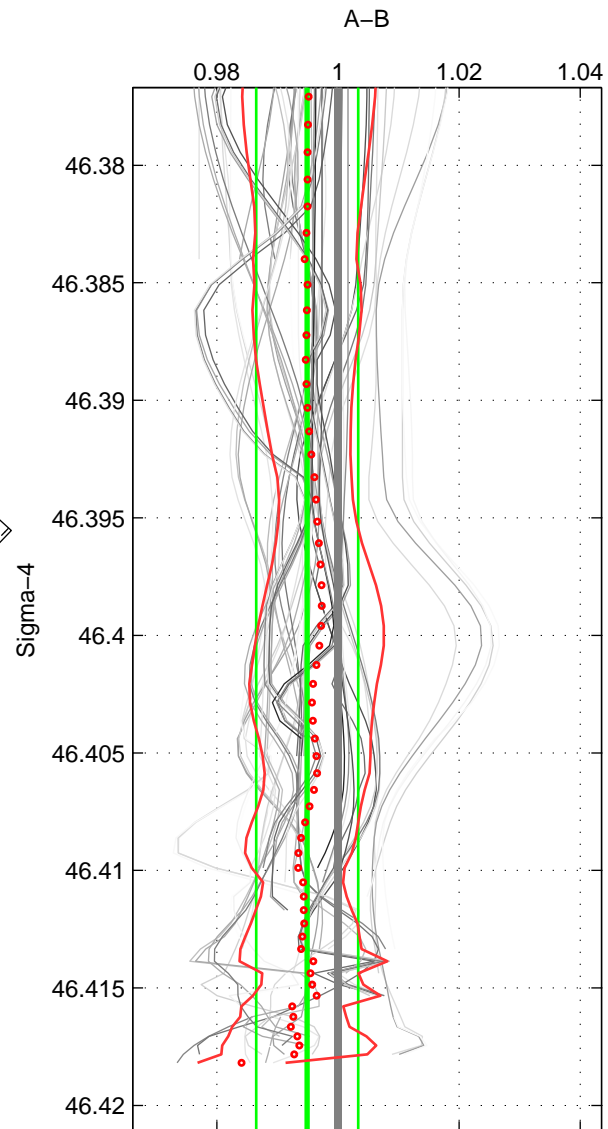

Cruise A (red). Date: Jul 1987 Cruisename: 2-06AQ19870704

Cruise B (blue). Date: Sep 1991 Cruisename: 106-77DN19910726

*** "Favourite" values are means of spaces 1 2 3.

	Offset	O.StDev	Ratio	R.Stdev	Rating
SIGMA:	-1.563	2.574	0.995	0.008	5
THETA:	-1.650	2.457	0.995	0.008	5
DEPTH:	-2.211	2.720	0.993	0.009	5
FAV.:	-1.808	2.584	0.994	0.008	5

Profiles of A: 13
 Profiles of B: 14
 Diff profs: 53
 WOffset (A-B): -1.5633
 WOffset stdev: 2.5743
 WRatio (A/B): 0.99492
 WRatio stdev: 0.0084308

Quality (1-5): 5

Profiles of A: 13
 Profiles of B: 14
 Diff profs: 53
 WOffset (A-B): -1.6498
 WOffset stdev: 2.4565
 WRatio (A/B): 0.99463
 WRatio stdev: 0.0080239

Quality (1-5): 5

Profiles of A: 13
 Profiles of B: 14
 Diff profs: 53
 WOffset (A-B): -2.211
 WOffset stdev: 2.7199
 WRatio (A/B): 0.99275
 WRatio stdev: 0.008892

Quality (1-5): 5