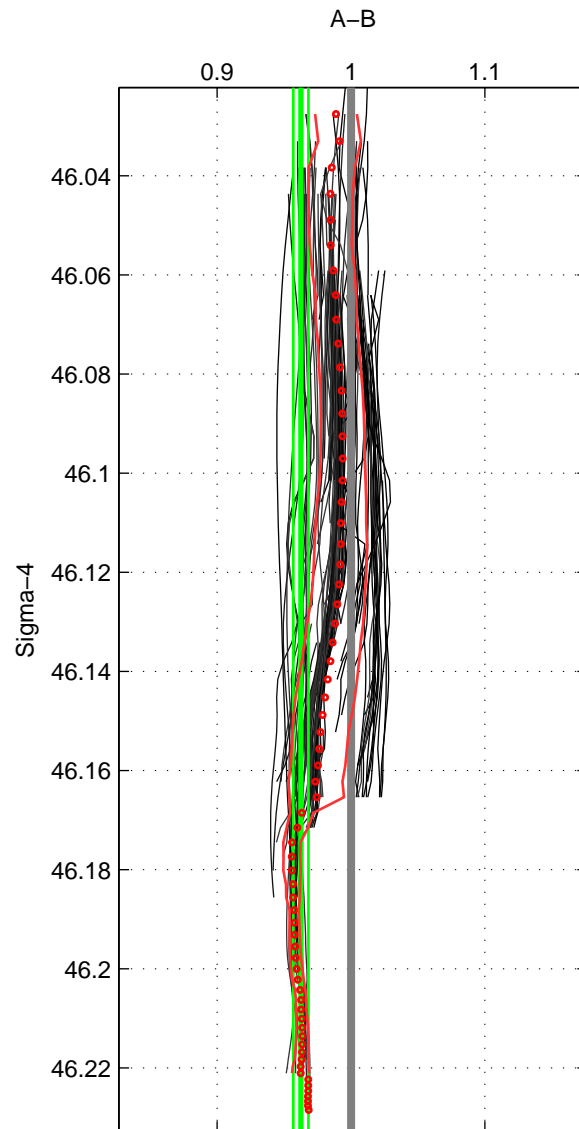

Cruise A (red). Date: Apr 1996 Cruisename: 123-06AQ19960317

Cruise B (blue). Date: Feb 2005 Cruisename: 126-06AQ20050122

\*\*\* "Favourite" values are means of spaces 1 2 3.

	Offset	O.StDev	Ratio	R.Stdev	Rating
SIGMA:	-9.977	1.608	0.962	0.006	5
THETA:	-5.891	1.609	0.977	0.006	5
DEPTH:	0.184	1.612	1.001	0.007	5
FAV.:	-5.228	1.610	0.980	0.006	5

Profiles of A: 58  
 Profiles of B: 70  
 Diff profs: 99  
 WMoffset (A-B): -9.9773  
 WMoffset stdev: 1.6076  
 WMratio (A/B): 0.9625  
 WMratio stdev: 0.0055953

Quality (1-5): 5

Profiles of A: 58  
 Profiles of B: 70  
 Diff profs: 99  
 WMoffset (A-B): -5.8914  
 WMoffset stdev: 1.6089  
 WMratio (A/B): 0.97748  
 WMratio stdev: 0.005759

Quality (1-5): 5

Profiles of A: 58  
 Profiles of B: 70  
 Diff profs: 99  
 WMoffset (A-B): 0.18361  
 WMoffset stdev: 1.612  
 WMratio (A/B): 1.0008  
 WMratio stdev: 0.0065958

Quality (1-5): 5