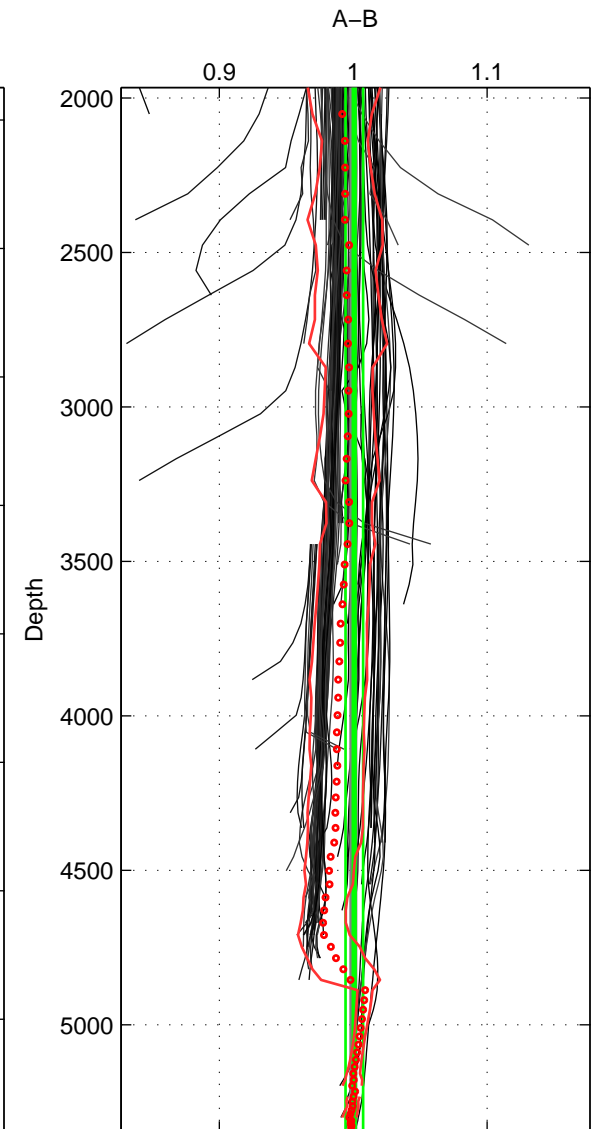

Cruise A (red). Date: Apr 1996 Cruisename: 123-06AQ19960317

Cruise B (blue). Date: Feb 2005 Cruisename: 126-06AQ20050122

\*\*\* "Favourite" values are means of spaces 1 2 3.

	Offset	O.StDev	Ratio	R.Stdev	Rating
SIGMA:	-9.977	1.608	0.962	0.006	5
THETA:	-5.891	1.609	0.977	0.006	5
DEPTH:	0.184	1.612	1.001	0.007	5
FAV.:	-5.228	1.610	0.980	0.006	5

Profiles of A: 58  
 Profiles of B: 70  
 Diff profs: 99  
 WMoffset (A-B): -9.9773  
 WMoffset stdev: 1.6076  
 WMratio (A/B): 0.9625  
 WMratio stdev: 0.0055953

Quality (1-5): 5

Profiles of A: 58  
 Profiles of B: 70  
 Diff profs: 99  
 WMoffset (A-B): -5.8914  
 WMoffset stdev: 1.6089  
 WMratio (A/B): 0.97748  
 WMratio stdev: 0.005759

Quality (1-5): 5

Profiles of A: 58  
 Profiles of B: 70  
 Diff profs: 99  
 WMoffset (A-B): 0.18361  
 WMoffset stdev: 1.612  
 WMratio (A/B): 1.0008  
 WMratio stdev: 0.0065958

Quality (1-5): 5