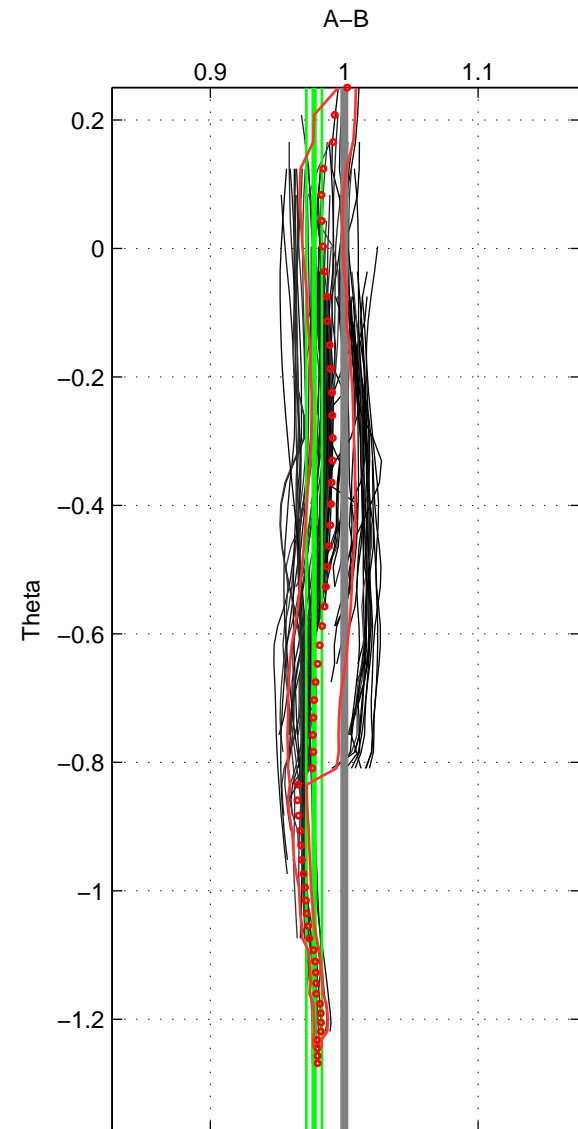

Cruise A (red). Date: Apr 1996 Cruisename: 123-06AQ19960317

Cruise B (blue). Date: Feb 2005 Cruisename: 126-06AQ20050122

\*\*\* "Favourite" values are means of spaces 1 2 3.

	Offset	O.StDev	Ratio	R.Stdev	Rating
SIGMA:	-9.977	1.608	0.962	0.006	5
THETA:	-5.891	1.609	0.977	0.006	5
DEPTH:	0.184	1.612	1.001	0.007	5
FAV.:	-5.228	1.610	0.980	0.006	5

Profiles of A: 58  
 Profiles of B: 70  
 Diff profs: 99  
 WMoffset (A-B): -9.9773  
 WMoffset stdev: 1.6076  
 WMratio (A/B): 0.9625  
 WMratio stdev: 0.0055953

Quality (1-5): 5

Profiles of A: 58  
 Profiles of B: 70  
 Diff profs: 99  
 WMoffset (A-B): -5.8914  
 WMoffset stdev: 1.6089  
 WMratio (A/B): 0.97748  
 WMratio stdev: 0.005759

Quality (1-5): 5

Profiles of A: 58  
 Profiles of B: 70  
 Diff profs: 99  
 WMoffset (A-B): 0.18361  
 WMoffset stdev: 1.612  
 WMratio (A/B): 1.0008  
 WMratio stdev: 0.0065958

Quality (1-5): 5