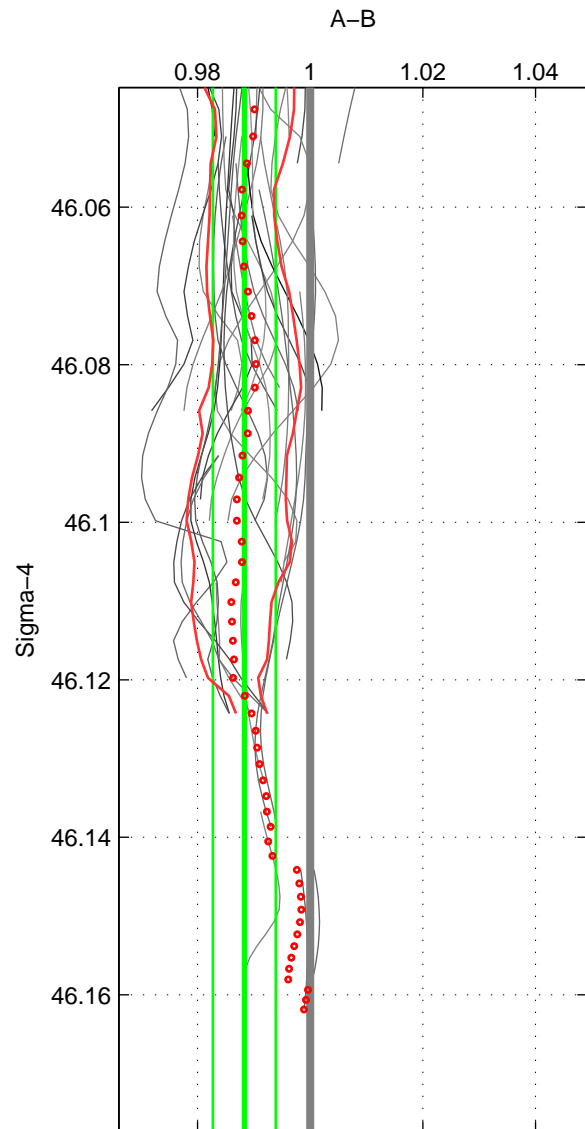

Cruise A (red). Date: Sep 1986 Cruisename: 117-06AQ19860627

Cruise B (blue). Date: Oct 2007 Cruisename: 128-06AQ20071128

\*\*\* "Favourite" values are means of spaces 1 2 3.

	Offset	O.StDev	Ratio	R.Stdev	Rating
SIGMA:	-2.711	1.310	0.988	0.006	5
THETA:	0.179	1.144	1.001	0.005	5
DEPTH:	1.116	1.797	1.005	0.007	5
FAV. :	-0.472	1.417	0.998	0.006	5

Profiles of A: 20  
 Profiles of B: 21  
 Diff profs : 33  
 WMoffset (A-B): -2.7115  
 WMoffset stdev: 1.3095  
 WMratio (A/B): 0.98829  
 WMratio stdev: 0.0055769

Quality (1-5): 5

Profiles of A: 22  
 Profiles of B: 21  
 Diff profs : 43  
 WMoffset (A-B): 0.17876  
 WMoffset stdev: 1.1436  
 WMratio (A/B): 1.0009  
 WMratio stdev: 0.0047826

Quality (1-5): 5

Profiles of A: 48  
 Profiles of B: 21  
 Diff profs : 83  
 WMoffset (A-B): 1.1164  
 WMoffset stdev: 1.7974  
 WMratio (A/B): 1.0047  
 WMratio stdev: 0.0074314

Quality (1-5): 5