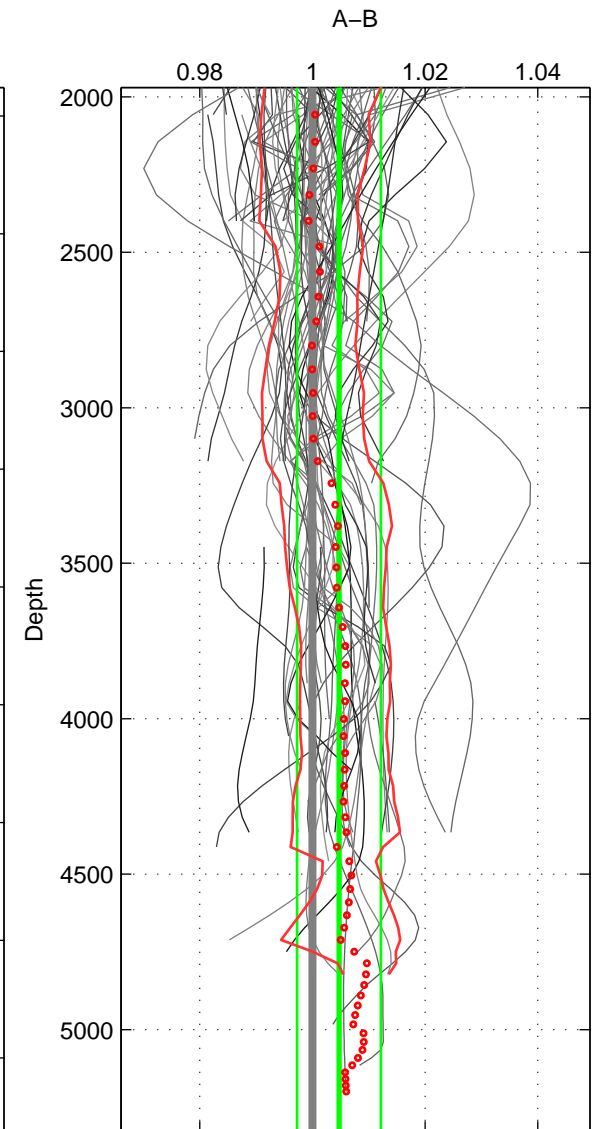

Cruise A (red). Date: Sep 1986 Cruisename: 117-06AQ19860627

Cruise B (blue). Date: Oct 2007 Cruisename: 128-06AQ20071128

\*\*\* "Favourite" values are means of spaces 1 2 3.

	Offset	O.StDev	Ratio	R.Stdev	Rating
SIGMA:	-2.711	1.310	0.988	0.006	5
THETA:	0.179	1.144	1.001	0.005	5
DEPTH:	1.116	1.797	1.005	0.007	5
FAV. :	-0.472	1.417	0.998	0.006	5

Profiles of A: 20  
 Profiles of B: 21  
 Diff profs : 33  
 WMoffset (A-B): -2.7115  
 WMoffset stdev: 1.3095  
 WMratio (A/B): 0.98829  
 WMratio stdev: 0.0055769

Quality (1-5): 5

Profiles of A: 22  
 Profiles of B: 21  
 Diff profs : 43  
 WMoffset (A-B): 0.17876  
 WMoffset stdev: 1.1436  
 WMratio (A/B): 1.0009  
 WMratio stdev: 0.0047826

Quality (1-5): 5

Profiles of A: 48  
 Profiles of B: 21  
 Diff profs : 83  
 WMoffset (A-B): 1.1164  
 WMoffset stdev: 1.7974  
 WMratio (A/B): 1.0047  
 WMratio stdev: 0.0074314

Quality (1-5): 5