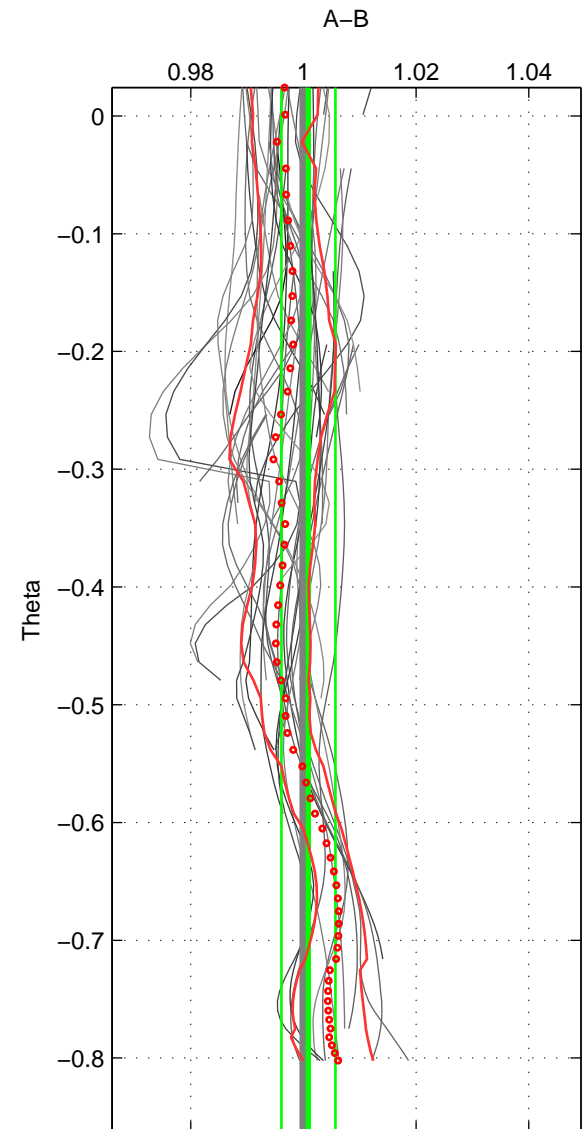

Cruise A (red). Date: Sep 1986 Cruisename: 117-06AQ19860627

Cruise B (blue). Date: Oct 2007 Cruisename: 128-06AQ20071128

\*\*\* "Favourite" values are means of spaces 1 2 3.

	Offset	O.StDev	Ratio	R.Stdev	Rating
SIGMA:	-2.711	1.310	0.988	0.006	5
THETA:	0.179	1.144	1.001	0.005	5
DEPTH:	1.116	1.797	1.005	0.007	5
FAV. :	-0.472	1.417	0.998	0.006	5

Profiles of A: 20  
 Profiles of B: 21  
 Diff profs : 33  
 WMoffset (A-B): -2.7115  
 WMoffset stdev: 1.3095  
 WMratio (A/B): 0.98829  
 WMratio stdev: 0.0055769

Quality (1-5): 5

Profiles of A: 22  
 Profiles of B: 21  
 Diff profs : 43  
 WMoffset (A-B): 0.17876  
 WMoffset stdev: 1.1436  
 WMratio (A/B): 1.0009  
 WMratio stdev: 0.0047826

Quality (1-5): 5

Profiles of A: 48  
 Profiles of B: 21  
 Diff profs : 83  
 WMoffset (A-B): 1.1164  
 WMoffset stdev: 1.7974  
 WMratio (A/B): 1.0047  
 WMratio stdev: 0.0074314

Quality (1-5): 5