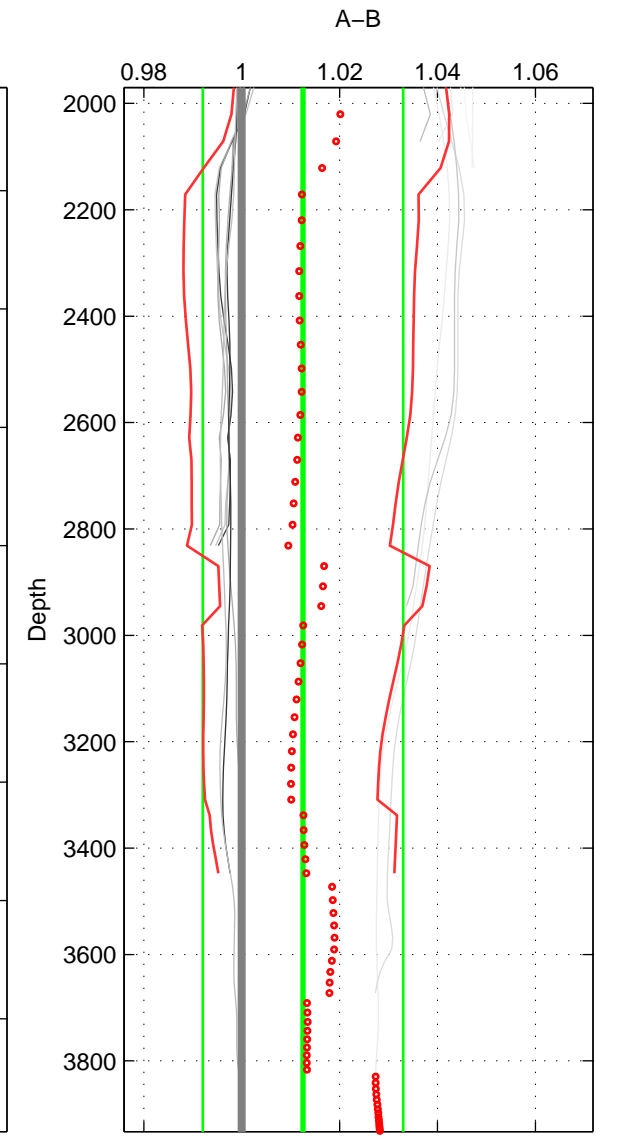

Cruise A (red). Date: Aug 1996 Cruisename: 5-06AQ19960712

Cruise B (blue). Date: Aug 1994 Cruisename: 32-18SN19940724

*** "Favourite" values are those of space 3.

	Offset	O.StDev	Ratio	R.Stdev	Rating
SIGMA:	7.831	3.249	1.027	0.011	2
THETA:	7.679	1.380	1.027	0.005	2
DEPTH:	3.616	5.916	1.013	0.020	3
FAV.:	3.616	5.916	1.013	0.020	3

Please note that statistics are bad.

Profiles of A: 7
 Profiles of B: 4
 Diff profs : 17
 WMoffset (A-B): 7.8312
 WMoffset stdev: 3.2491
 WMratio (A/B): 1.0272
 WMratio stdev: 0.011318

Quality (1-5): 2

Please note that statistics are bad.

Profiles of A: 7
 Profiles of B: 4
 Diff profs : 17
 WMoffset (A-B): 7.6786
 WMoffset stdev: 1.3795
 WMratio (A/B): 1.0266
 WMratio stdev: 0.0047417

Quality (1-5): 2

Profiles of A: 7
 Profiles of B: 4
 Diff profs : 17
 WMoffset (A-B): 3.6162
 WMoffset stdev: 5.9156
 WMratio (A/B): 1.0125
 WMratio stdev: 0.020482