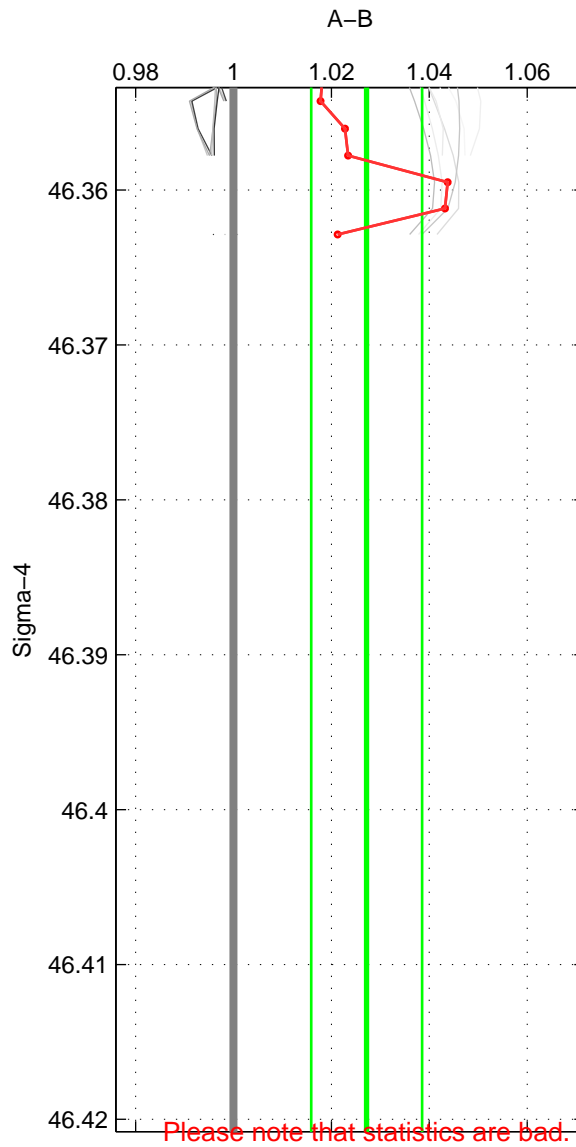

Cruise A (red). Date: Aug 1996 Cruisename: 5-06AQ19960712

Cruise B (blue). Date: Aug 1994 Cruisename: 32-18SN19940724

*** "Favourite" values are those of space 3.

	Offset	O.StDev	Ratio	R.Stdev	Rating
SIGMA:	7.831	3.249	1.027	0.011	2
THETA:	7.679	1.380	1.027	0.005	2
DEPTH:	3.616	5.916	1.013	0.020	3
FAV.:	3.616	5.916	1.013	0.020	3

Please note that statistics are bad.

Profiles of A: 7
 Profiles of B: 4
 Diff profs : 17
 WMoffset (A-B): 7.8312
 WMoffset stdev: 3.2491
 WMratio (A/B): 1.0272
 WMratio stdev: 0.011318

Quality (1-5): 2

Please note that statistics are bad.

Profiles of A: 7
 Profiles of B: 4
 Diff profs : 17
 WMoffset (A-B): 7.6786
 WMoffset stdev: 1.3795
 WMratio (A/B): 1.0266
 WMratio stdev: 0.0047417

Quality (1-5): 2

Profiles of A: 7
 Profiles of B: 4
 Diff profs : 17
 WMoffset (A-B): 3.6162
 WMoffset stdev: 5.9156
 WMratio (A/B): 1.0125
 WMratio stdev: 0.020482