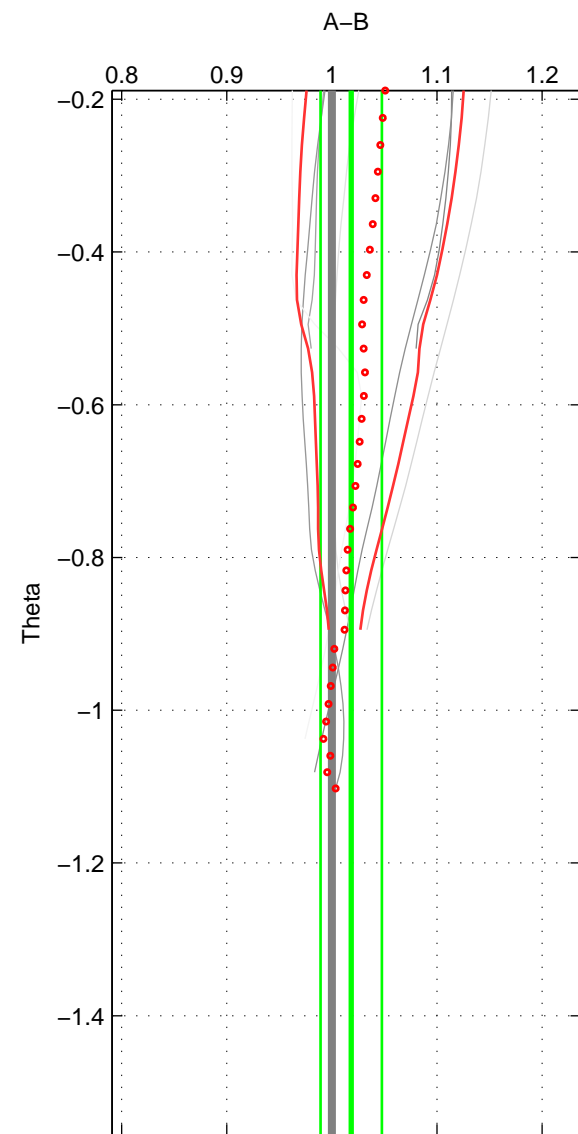

Cruise A (red). Date: Dec 1990 Cruisename: 119-06AQ19901117

Cruise B (blue). Date: Sep 2006 Cruisename: 127-06AQ20060825

\*\*\* "Favourite" values are means of spaces 1 2.

	Offset	O.StDev	Ratio	R.Stdev	Rating
SIGMA:	5.404	7.893	1.021	0.030	2
THETA:	4.832	7.705	1.018	0.029	2
DEPTH:	0.822	19.880	1.013	0.070	1
FAV.:	5.118	7.799	1.020	0.030	2

Profiles of A: 3  
 Profiles of B: 3  
 Diff profs : 7  
 WMoffset (A-B): 5.4038  
 WMoffset stdev: 7.8926  
 WMratio (A/B): 1.0206  
 WMratio stdev: 0.03005

Quality (1-5): 2

Profiles of A: 3  
 Profiles of B: 3  
 Diff profs : 7  
 WMoffset (A-B): 4.8322  
 WMoffset stdev: 7.7048  
 WMratio (A/B): 1.0184  
 WMratio stdev: 0.029218

Quality (1-5): 2

Profiles of A: 3  
 Profiles of B: 3  
 Diff profs : 7  
 WMoffset (A-B): 0.82186  
 WMoffset stdev: 19.8803  
 WMratio (A/B): 1.0125  
 WMratio stdev: 0.070066

Quality (1-5): 1

Please note that statistics are bad.