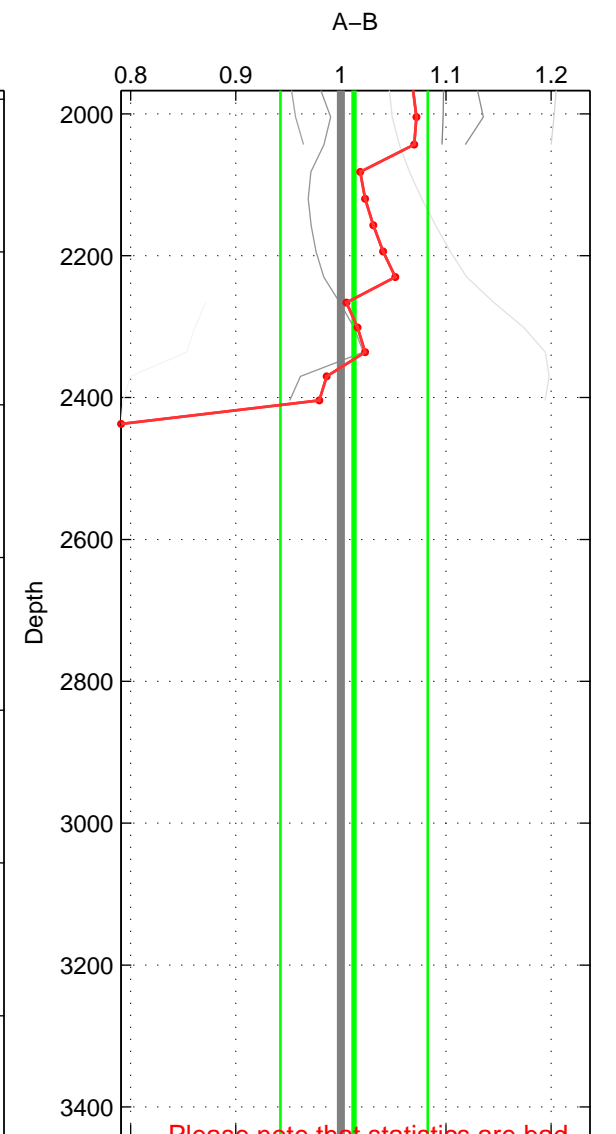

Cruise A (red). Date: Dec 1990 Cruisename: 119-06AQ19901117

Cruise B (blue). Date: Sep 2006 Cruisename: 127-06AQ20060825

\*\*\* "Favourite" values are means of spaces 1 2.

	Offset	O.StDev	Ratio	R.Stdev	Rating
SIGMA:	5.404	7.893	1.021	0.030	2
THETA:	4.832	7.705	1.018	0.029	2
DEPTH:	0.822	19.880	1.013	0.070	1
FAV.:	5.118	7.799	1.020	0.030	2

Profiles of A: 3  
 Profiles of B: 3  
 Diff profs : 7  
 WMoffset (A-B): 5.4038  
 WMoffset stdev: 7.8926  
 WMratio (A/B): 1.0206  
 WMratio stdev: 0.03005

Quality (1-5): 2

Profiles of A: 3  
 Profiles of B: 3  
 Diff profs : 7  
 WMoffset (A-B): 4.8322  
 WMoffset stdev: 7.7048  
 WMratio (A/B): 1.0184  
 WMratio stdev: 0.029218

Quality (1-5): 2

Profiles of A: 3  
 Profiles of B: 3  
 Diff profs : 7  
 WMoffset (A-B): 0.82186  
 WMoffset stdev: 19.8803  
 WMratio (A/B): 1.0125  
 WMratio stdev: 0.070066

Quality (1-5): 1

Please note that statistics are bad.