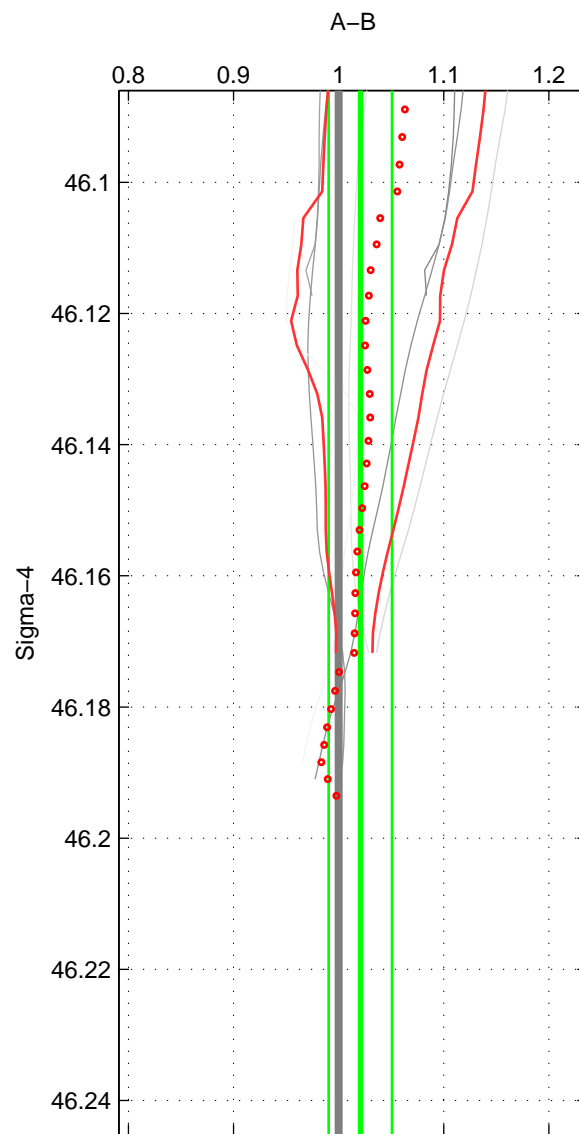

Cruise A (red). Date: Dec 1990 Cruisename: 119-06AQ19901117

Cruise B (blue). Date: Sep 2006 Cruisename: 127-06AQ20060825

\*\*\* "Favourite" values are means of spaces 1 2.

	Offset	O.StDev	Ratio	R.Stdev	Rating
SIGMA:	5.404	7.893	1.021	0.030	2
THETA:	4.832	7.705	1.018	0.029	2
DEPTH:	0.822	19.880	1.013	0.070	1
FAV.:	5.118	7.799	1.020	0.030	2

Profiles of A: 3  
 Profiles of B: 3  
 Diff profs : 7  
 WMoffset (A-B): 5.4038  
 WMoffset stdev: 7.8926  
 WMratio (A/B): 1.0206  
 WMratio stdev: 0.03005

Quality (1-5): 2

Profiles of A: 3  
 Profiles of B: 3  
 Diff profs : 7  
 WMoffset (A-B): 4.8322  
 WMoffset stdev: 7.7048  
 WMratio (A/B): 1.0184  
 WMratio stdev: 0.029218

Quality (1-5): 2

Profiles of A: 3  
 Profiles of B: 3  
 Diff profs : 7  
 WMoffset (A-B): 0.82186  
 WMoffset stdev: 19.8803  
 WMratio (A/B): 1.0125  
 WMratio stdev: 0.070066

Quality (1-5): 1

Please note that statistics are bad.