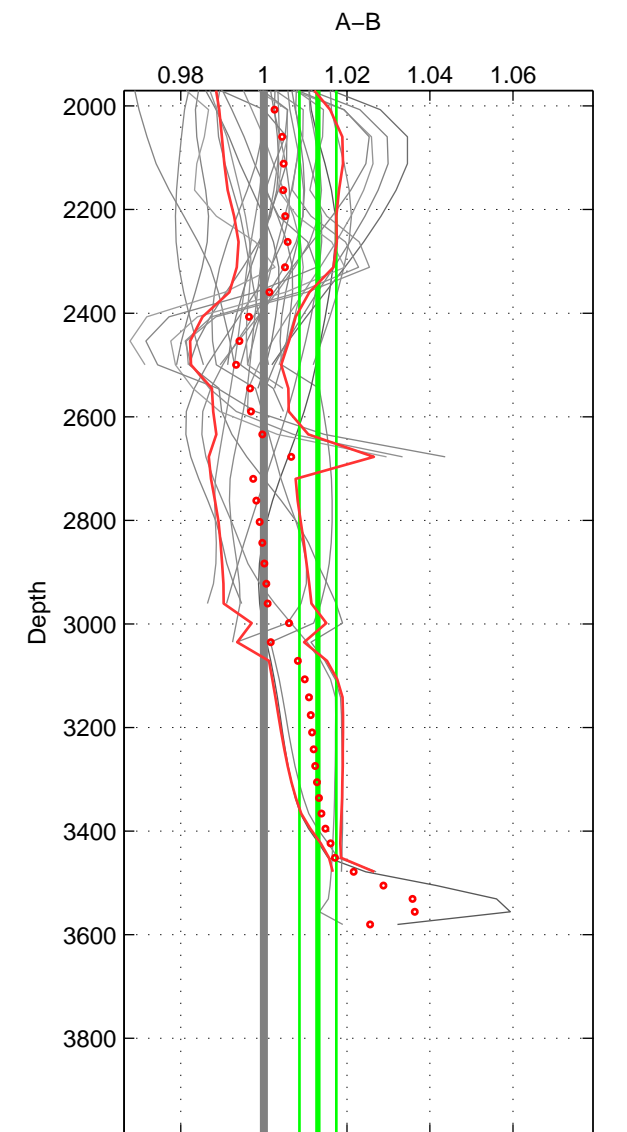

Cruise A (red). Date: Sep 1986 Cruisename: 117-06AQ19860627

Cruise B (blue). Date: Apr 1995 Cruisename: 320-74JC19950320

*** "Favourite" values are those of space 3.

	Offset	O.StDev	Ratio	R.Stdev	Rating
SIGMA:	NaN	NaN	NaN	NaN	NaN
THETA:	NaN	NaN	NaN	NaN	NaN
DEPTH:	3.017	1.026	1.013	0.004	3
FAV. :	3.017	1.026	1.013	0.004	3

Profiles of A: 6
 Profiles of B: 6
 Diff profs : 36
 WMoffset (A-B): 3.0166
 WMoffset stdev: 1.0263
 WMratio (A/B): 1.013
 WMratio stdev: 0.0044481

Quality (1-5): 3