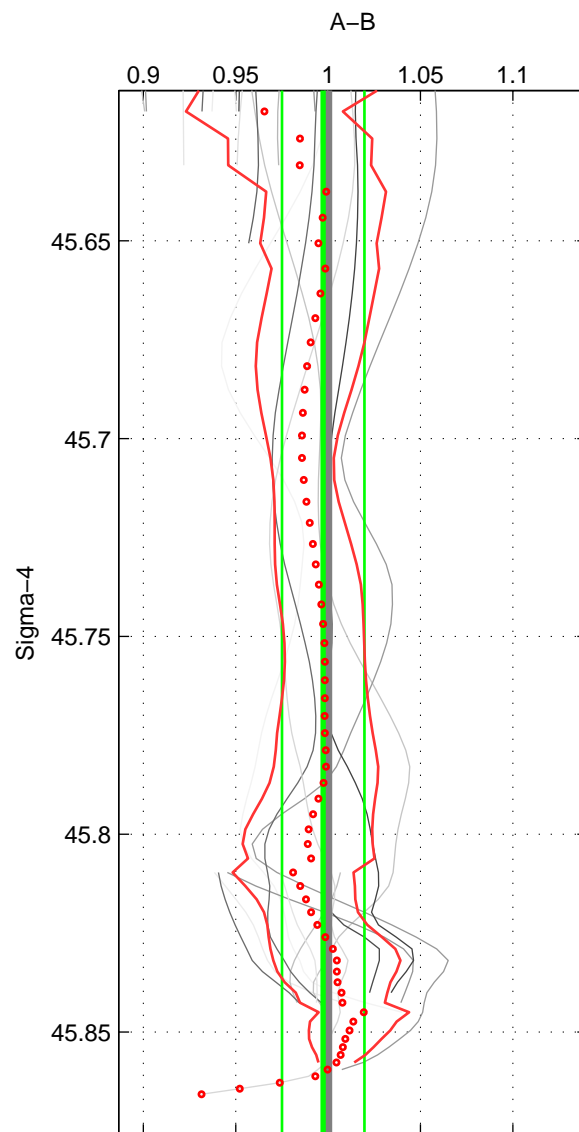

Cruise A (red). Date: Jan 1997 Cruisename: 151-06MT19970107

Cruise B (blue). Date: Jul 1981 Cruisename: 220-316N19810401

\*\*\* "Favourite" values are those of space 2.

	Offset	O.StDev	Ratio	R.Stdev	Rating
SIGMA:	-0.004	0.032	0.997	0.022	4
THETA:	0.000	0.028	1.000	0.019	5
DEPTH:	0.003	0.035	1.002	0.024	4
FAV.:	0.000	0.028	1.000	0.019	5

Profiles of A: 8  
 Profiles of B: 4  
 Diff profs : 23  
 WMoffset (A-B): -0.0041789  
 WMoffset stdev: 0.032493  
 WMratio (A/B): 0.99734  
 WMratio stdev: 0.022283

Quality (1-5): 4

Profiles of A: 8  
 Profiles of B: 5  
 Diff profs : 26  
 WMoffset (A-B): 0.00030309  
 WMoffset stdev: 0.027838  
 WMratio (A/B): 1.0005  
 WMratio stdev: 0.018537

Quality (1-5): 5

Profiles of A: 8  
 Profiles of B: 4  
 Diff profs : 23  
 WMoffset (A-B): 0.0031111  
 WMoffset stdev: 0.035177  
 WMratio (A/B): 1.0023  
 WMratio stdev: 0.023969

Quality (1-5): 4