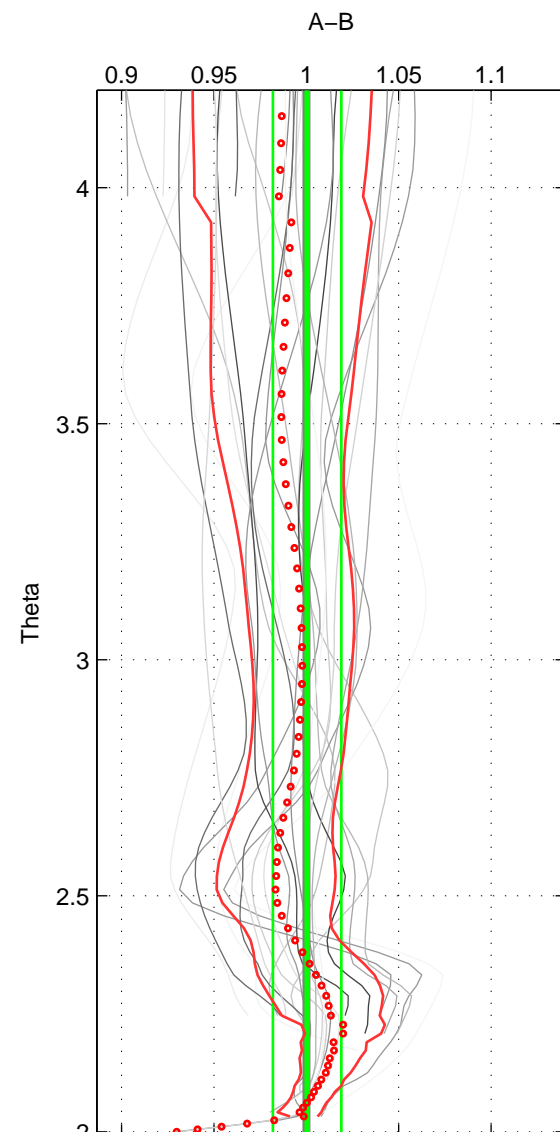

Cruise A (red). Date: Jan 1997 Cruisename: 151-06MT19970107

Cruise B (blue). Date: Jul 1981 Cruisename: 220-316N19810401

\*\*\* "Favourite" values are those of space 2.

	Offset	O.StDev	Ratio	R.Stdev	Rating
SIGMA:	-0.004	0.032	0.997	0.022	4
THETA:	0.000	0.028	1.000	0.019	5
DEPTH:	0.003	0.035	1.002	0.024	4
FAV.:	0.000	0.028	1.000	0.019	5

Profiles of A: 8  
 Profiles of B: 4  
 Diff profs : 23  
 WMoffset (A-B): -0.0041789  
 WMoffset stdev: 0.032493  
 WMratio (A/B): 0.99734  
 WMratio stdev: 0.022283

Quality (1-5): 4

Profiles of A: 8  
 Profiles of B: 5  
 Diff profs : 26  
 WMoffset (A-B): 0.00030309  
 WMoffset stdev: 0.027838  
 WMratio (A/B): 1.0005  
 WMratio stdev: 0.018537

Quality (1-5): 5

Profiles of A: 8  
 Profiles of B: 4  
 Diff profs : 23  
 WMoffset (A-B): 0.0031111  
 WMoffset stdev: 0.035177  
 WMratio (A/B): 1.0023  
 WMratio stdev: 0.023969

Quality (1-5): 4