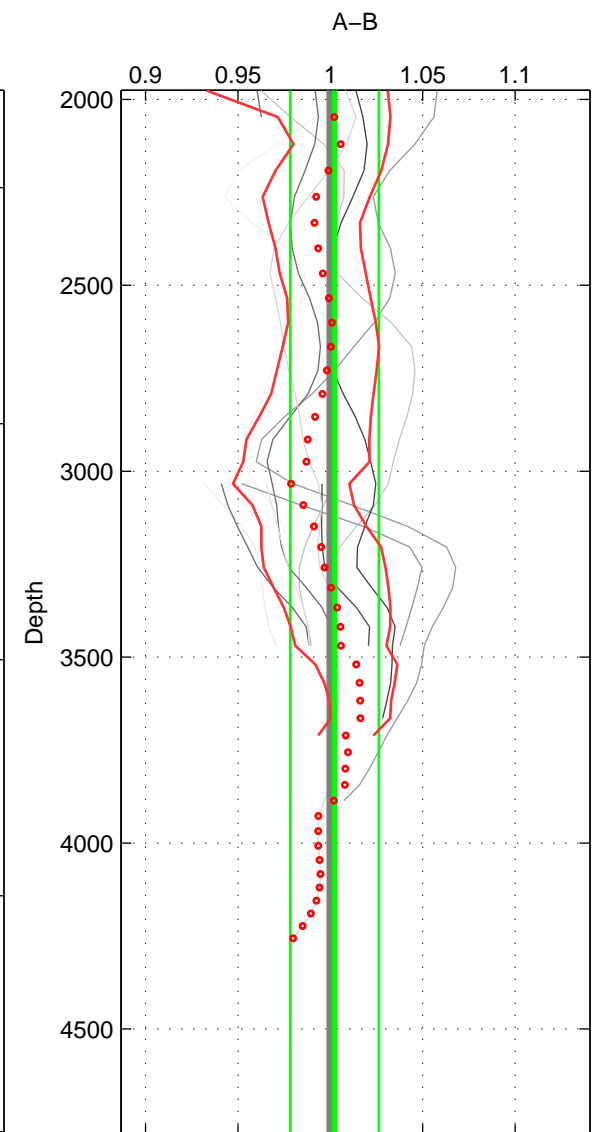

Cruise A (red). Date: Jan 1997 Cruisename: 151-06MT19970107

Cruise B (blue). Date: Jul 1981 Cruisename: 220-316N19810401

\*\*\* "Favourite" values are those of space 2.

	Offset	O.StDev	Ratio	R.Stdev	Rating
SIGMA:	-0.004	0.032	0.997	0.022	4
THETA:	0.000	0.028	1.000	0.019	5
DEPTH:	0.003	0.035	1.002	0.024	4
FAV.:	0.000	0.028	1.000	0.019	5

Profiles of A: 8  
 Profiles of B: 4  
 Diff profs : 23  
 WMoffset (A-B): -0.0041789  
 WMoffset stdev: 0.032493  
 WMratio (A/B): 0.99734  
 WMratio stdev: 0.022283

Quality (1-5): 4

Profiles of A: 8  
 Profiles of B: 5  
 Diff profs : 26  
 WMoffset (A-B): 0.00030309  
 WMoffset stdev: 0.027838  
 WMratio (A/B): 1.0005  
 WMratio stdev: 0.018537

Quality (1-5): 5

Profiles of A: 8  
 Profiles of B: 4  
 Diff profs : 23  
 WMoffset (A-B): 0.0031111  
 WMoffset stdev: 0.035177  
 WMratio (A/B): 1.0023  
 WMratio stdev: 0.023969

Quality (1-5): 4