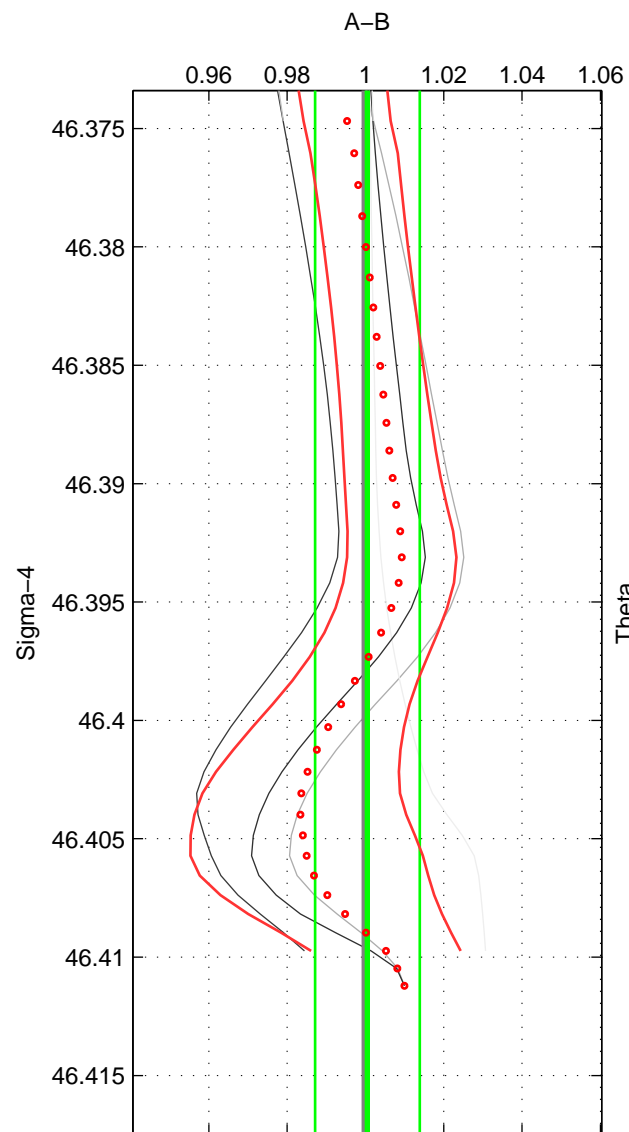

Cruise A (red). Date: Jul 1987 Cruisename: 2-06AQ19870704

Cruise B (blue). Date: May 2002 Cruisename: 108-77DN20020420

\*\*\* "Favourite" values are means of spaces 1 2.

	Offset	O.StDev	Ratio	R.Stdev	Rating
SIGMA:	0.000	0.013	1.000	0.013	3
THETA:	0.004	0.013	1.005	0.013	3
DEPTH:	0.002	0.015	1.002	0.015	2
FAV. :	0.002	0.013	1.003	0.013	3

Profiles of A: 3  
 Profiles of B: 6  
 Diff profs : 7  
 WMoffset (A-B): 0.00044172  
 WMoffset stdev: 0.013108  
 WMratio (A/B): 1.0005  
 WMratio stdev: 0.013354

Quality (1-5): 3

Profiles of A: 3  
 Profiles of B: 6  
 Diff profs : 7  
 WMoffset (A-B): 0.0044136  
 WMoffset stdev: 0.013091  
 WMratio (A/B): 1.0045  
 WMratio stdev: 0.013387

Quality (1-5): 3

Profiles of A: 3  
 Profiles of B: 6  
 Diff profs : 7  
 WMoffset (A-B): 0.0016681  
 WMoffset stdev: 0.015085  
 WMratio (A/B): 1.0019  
 WMratio stdev: 0.015044

Quality (1-5): 2

Please note that statistics are bad.