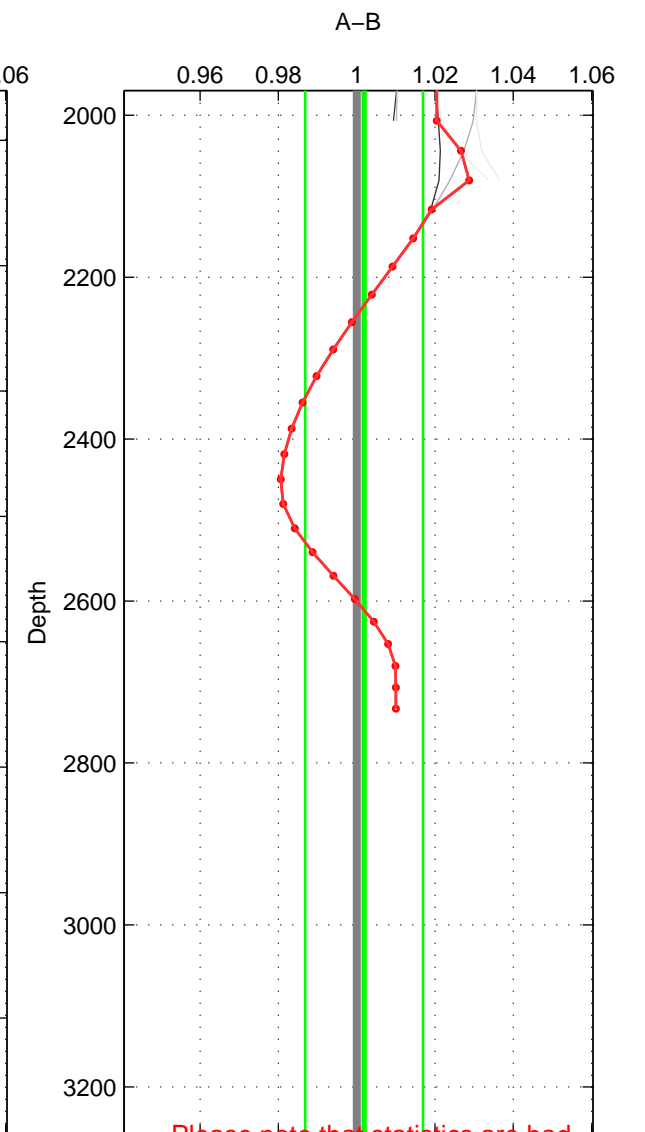

Cruise A (red). Date: Jul 1987 Cruisename: 2-06AQ19870704

Cruise B (blue). Date: May 2002 Cruisename: 108-77DN20020420

\*\*\* "Favourite" values are means of spaces 1 2.

	Offset	O.StDev	Ratio	R.Stdev	Rating
SIGMA:	0.000	0.013	1.000	0.013	3
THETA:	0.004	0.013	1.005	0.013	3
DEPTH:	0.002	0.015	1.002	0.015	2
FAV. :	0.002	0.013	1.003	0.013	3

Profiles of A: 3  
 Profiles of B: 6  
 Diff profs : 7  
 WMoffset (A-B): 0.00044172  
 WMoffset stdev: 0.013108  
 WMratio (A/B): 1.0005  
 WMratio stdev: 0.013354

Quality (1-5): 3

Profiles of A: 3  
 Profiles of B: 6  
 Diff profs : 7  
 WMoffset (A-B): 0.0044136  
 WMoffset stdev: 0.013091  
 WMratio (A/B): 1.0045  
 WMratio stdev: 0.013387

Quality (1-5): 3

Profiles of A: 3  
 Profiles of B: 6  
 Diff profs : 7  
 WMoffset (A-B): 0.0016681  
 WMoffset stdev: 0.015085  
 WMratio (A/B): 1.0019  
 WMratio stdev: 0.015044

Quality (1-5): 2

Please note that statistics are bad.