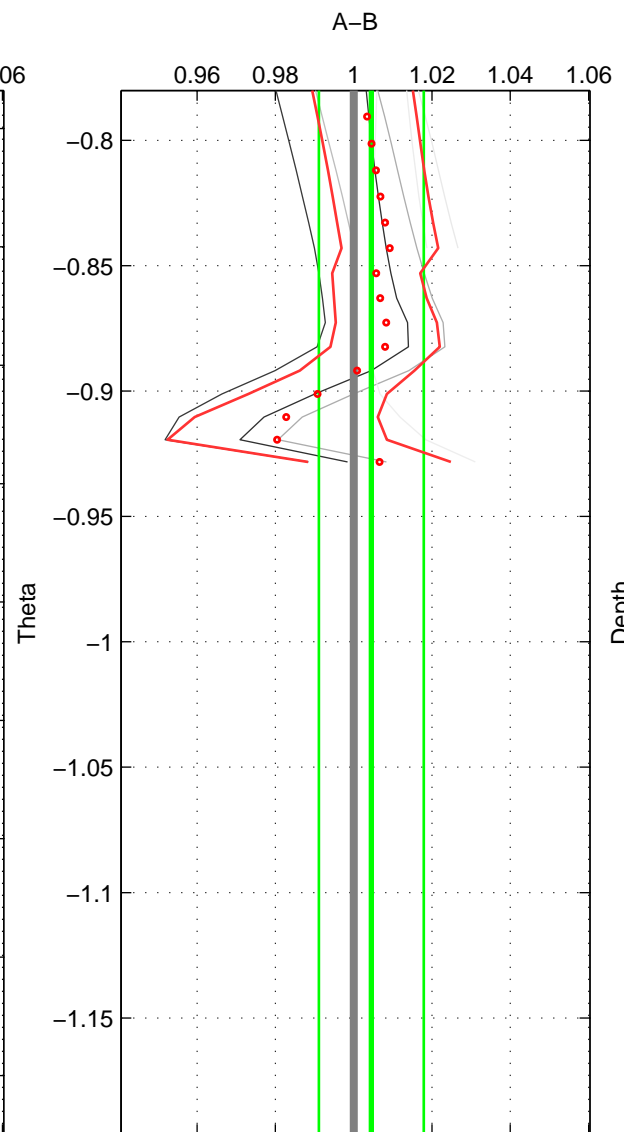

Cruise A (red). Date: Jul 1987 Cruisename: 2-06AQ19870704

Cruise B (blue). Date: May 2002 Cruisename: 108-77DN20020420

\*\*\* "Favourite" values are means of spaces 1 2.

	Offset	O.StDev	Ratio	R.Stdev	Rating
SIGMA:	0.000	0.013	1.000	0.013	3
THETA:	0.004	0.013	1.005	0.013	3
DEPTH:	0.002	0.015	1.002	0.015	2
FAV. :	0.002	0.013	1.003	0.013	3

Profiles of A: 3  
 Profiles of B: 6  
 Diff profs : 7  
 WMoffset (A-B): 0.00044172  
 WMoffset stdev: 0.013108  
 WMratio (A/B): 1.0005  
 WMratio stdev: 0.013354

Quality (1-5): 3

Profiles of A: 3  
 Profiles of B: 6  
 Diff profs : 7  
 WMoffset (A-B): 0.0044136  
 WMoffset stdev: 0.013091  
 WMratio (A/B): 1.0045  
 WMratio stdev: 0.013387

Quality (1-5): 3

Profiles of A: 3  
 Profiles of B: 6  
 Diff profs : 7  
 WMoffset (A-B): 0.0016681  
 WMoffset stdev: 0.015085  
 WMratio (A/B): 1.0019  
 WMratio stdev: 0.015044

Quality (1-5): 2

Please note that statistics are bad.