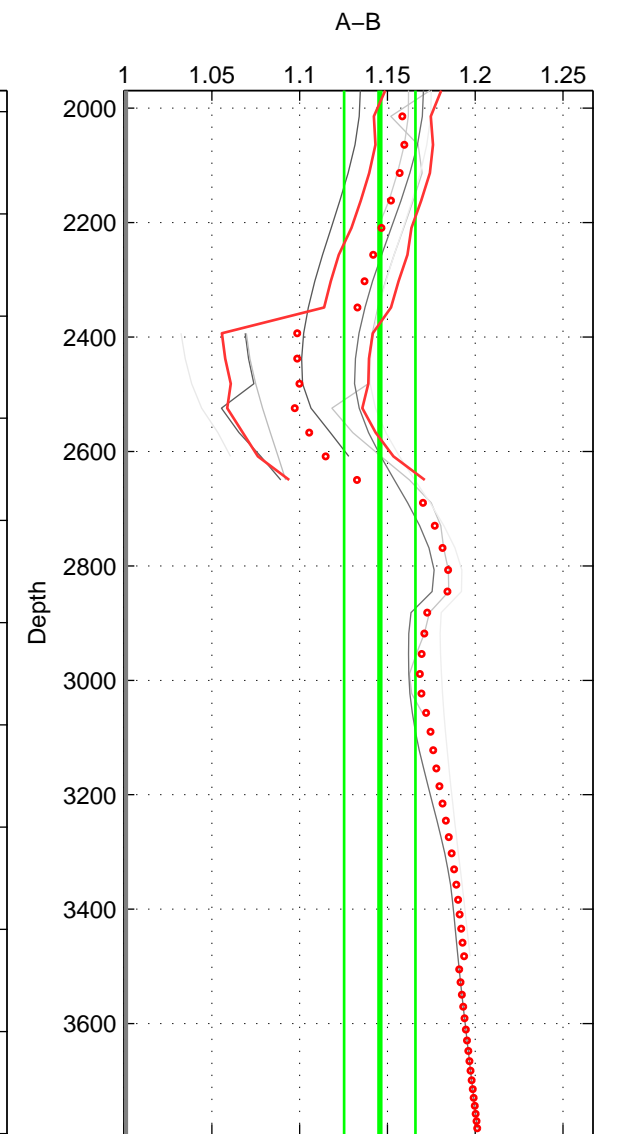

Cruise A (red). Date: Aug 2007 Cruisename: 6-06AQ20070728

Cruise B (blue). Date: Sep 1980 Cruisename: 111-77YM19800811

*** "Favourite" values are means of spaces 1 2 3.

	Offset	O.StDev	Ratio	R.Stdev	Rating
SIGMA:	0.138	0.013	1.161	0.015	2
THETA:	0.137	0.016	1.159	0.019	2
DEPTH:	0.127	0.018	1.146	0.020	2
FAV.:	0.134	0.016	1.155	0.018	2

Profiles of A: 6
 Profiles of B: 2
 Diff profs : 8
 WMoffset (A-B): 0.13824
 WMoffset stdev: 0.012965
 WMratio (A/B): 1.1605
 WMratio stdev: 0.015024

Quality (1-5): 2

Profiles of A: 6
 Profiles of B: 2
 Diff profs : 10
 WMoffset (A-B): 0.13675
 WMoffset stdev: 0.0163
 WMratio (A/B): 1.1592
 WMratio stdev: 0.018918

Quality (1-5): 2

Profiles of A: 6
 Profiles of B: 2
 Diff profs : 9
 WMoffset (A-B): 0.12673
 WMoffset stdev: 0.01757
 WMratio (A/B): 1.1456
 WMratio stdev: 0.020249

Quality (1-5): 2