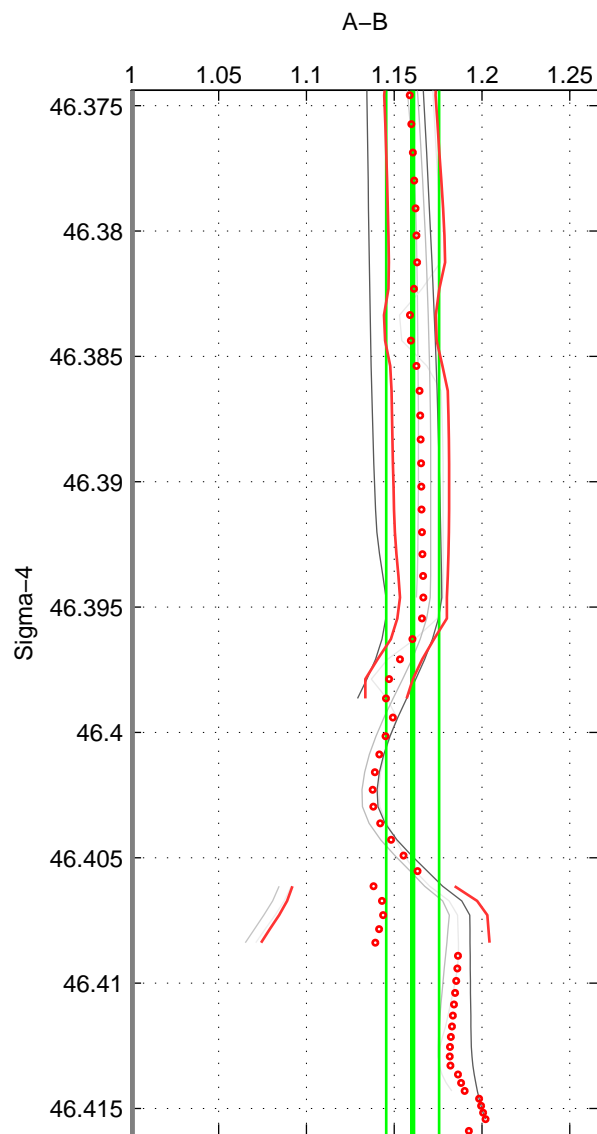

Cruise A (red). Date: Aug 2007 Cruisename: 6-06AQ20070728

Cruise B (blue). Date: Sep 1980 Cruisename: 111-77YM19800811

*** "Favourite" values are means of spaces 1 2 3.

	Offset	O.StDev	Ratio	R.Stdev	Rating
SIGMA:	0.138	0.013	1.161	0.015	2
THETA:	0.137	0.016	1.159	0.019	2
DEPTH:	0.127	0.018	1.146	0.020	2
FAV.:	0.134	0.016	1.155	0.018	2

Profiles of A: 6
 Profiles of B: 2
 Diff profs : 8
 WMoffset (A-B): 0.13824
 WMoffset stdev: 0.012965
 WMratio (A/B): 1.1605
 WMratio stdev: 0.015024

Quality (1-5): 2

Profiles of A: 6
 Profiles of B: 2
 Diff profs : 10
 WMoffset (A-B): 0.13675
 WMoffset stdev: 0.0163
 WMratio (A/B): 1.1592
 WMratio stdev: 0.018918

Quality (1-5): 2

Profiles of A: 6
 Profiles of B: 2
 Diff profs : 9
 WMoffset (A-B): 0.12673
 WMoffset stdev: 0.01757
 WMratio (A/B): 1.1456
 WMratio stdev: 0.020249

Quality (1-5): 2