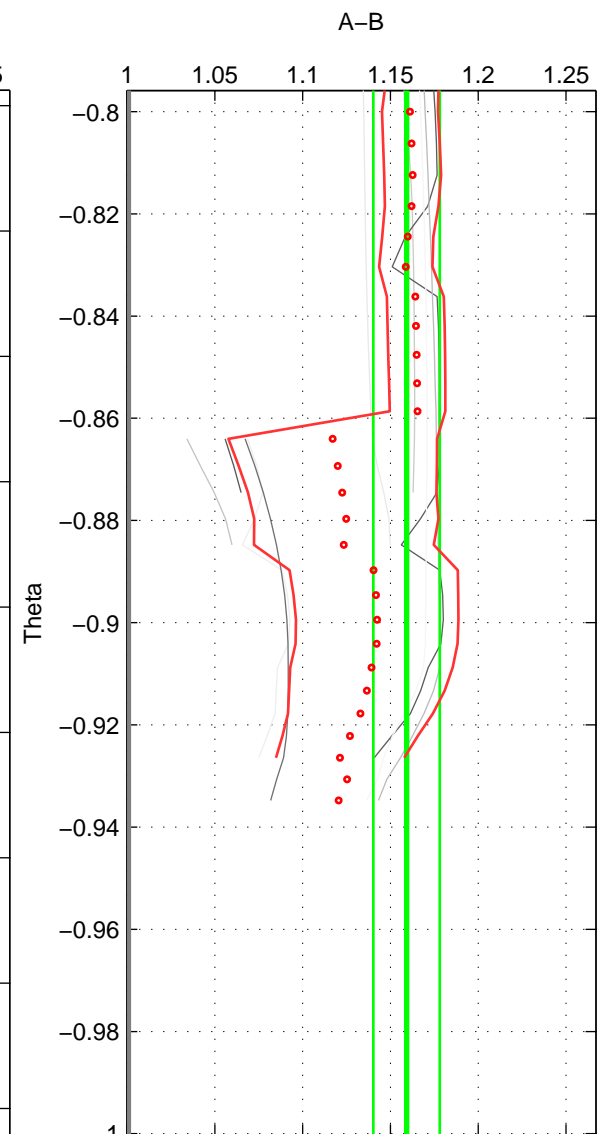

Cruise A (red). Date: Aug 2007 Cruisename: 6-06AQ20070728

Cruise B (blue). Date: Sep 1980 Cruisename: 111-77YM19800811

*** "Favourite" values are means of spaces 1 2 3.

	Offset	O.StDev	Ratio	R.Stdev	Rating
SIGMA:	0.138	0.013	1.161	0.015	2
THETA:	0.137	0.016	1.159	0.019	2
DEPTH:	0.127	0.018	1.146	0.020	2
FAV.:	0.134	0.016	1.155	0.018	2

Profiles of A: 6
 Profiles of B: 2
 Diff profs : 8
 WMoffset (A-B): 0.13824
 WMoffset stdev: 0.012965
 WMratio (A/B): 1.1605
 WMratio stdev: 0.015024

Quality (1-5): 2

Profiles of A: 6
 Profiles of B: 2
 Diff profs : 10
 WMoffset (A-B): 0.13675
 WMoffset stdev: 0.0163
 WMratio (A/B): 1.1592
 WMratio stdev: 0.018918

Quality (1-5): 2

Profiles of A: 6
 Profiles of B: 2
 Diff profs : 9
 WMoffset (A-B): 0.12673
 WMoffset stdev: 0.01757
 WMratio (A/B): 1.1456
 WMratio stdev: 0.020249

Quality (1-5): 2