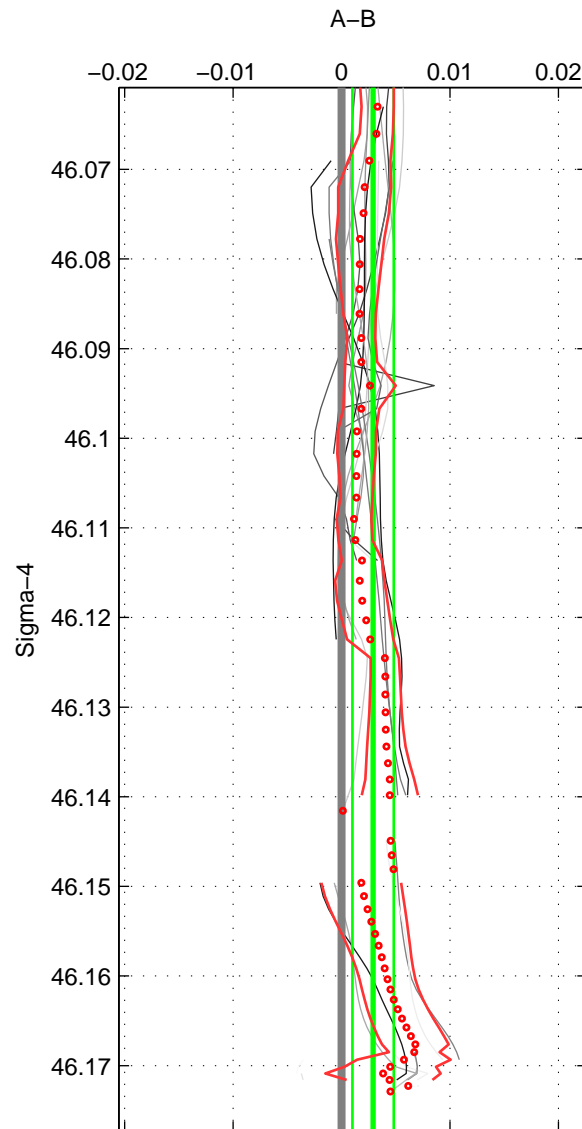

Cruise A (red). Date: Sep 1986 Cruisename: 117-06AQ19860627

Cruise B (blue). Date: Oct 1989 Cruisename: 118-06AQ19890906

\*\*\* "Favourite" values are means of spaces 2 3.

	Offset	O.StDev	Ratio	R.Stdev	Rating
SIGMA:	0.003	0.002	1.000	0.000	4
THETA:	0.005	0.004	1.000	0.000	5
DEPTH:	0.004	0.003	1.000	0.000	5
FAV.:	0.004	0.003	1.000	0.000	5

Profiles of A: 11  
 Profiles of B: 21  
 Diff profs : 23  
 WMoffset (A-B): 0.0029129  
 WMoffset stdev: 0.0019049  
 WMratio (A/B): 1.0001  
 WMratio stdev: 5.4966e-05

Quality (1-5): 4

Profiles of A: 12  
 Profiles of B: 21  
 Diff profs : 34  
 WMoffset (A-B): 0.0045048  
 WMoffset stdev: 0.0035984  
 WMratio (A/B): 1.0001  
 WMratio stdev: 0.00010383

Quality (1-5): 5

Profiles of A: 31  
 Profiles of B: 21  
 Diff profs : 94  
 WMoffset (A-B): 0.0038369  
 WMoffset stdev: 0.0027433  
 WMratio (A/B): 1.0001  
 WMratio stdev: 7.9179e-05

Quality (1-5): 5