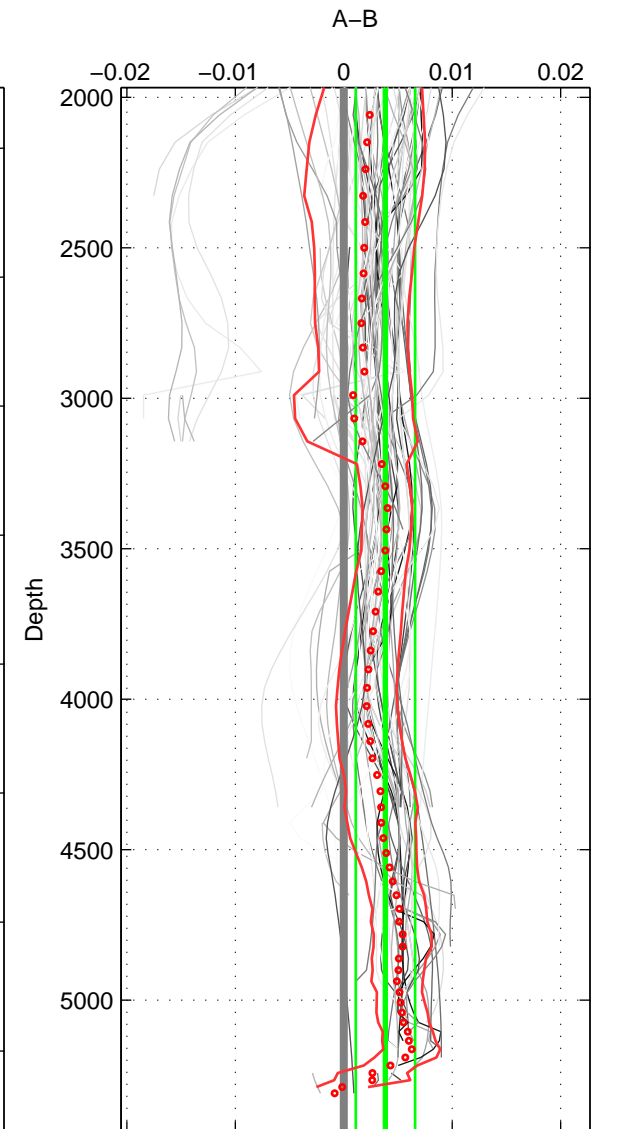

Cruise A (red). Date: Sep 1986 Cruisename: 117-06AQ19860627

Cruise B (blue). Date: Oct 1989 Cruisename: 118-06AQ19890906

\*\*\* "Favourite" values are means of spaces 2 3.

	Offset	O.StDev	Ratio	R.Stdev	Rating
SIGMA:	0.003	0.002	1.000	0.000	4
THETA:	0.005	0.004	1.000	0.000	5
DEPTH:	0.004	0.003	1.000	0.000	5
FAV.:	0.004	0.003	1.000	0.000	5

Profiles of A: 11  
 Profiles of B: 21  
 Diff profs : 23  
 WMoffset (A-B): 0.0029129  
 WMoffset stdev: 0.0019049  
 WMratio (A/B): 1.0001  
 WMratio stdev: 5.4966e-05

Quality (1-5): 4

Profiles of A: 12  
 Profiles of B: 21  
 Diff profs : 34  
 WMoffset (A-B): 0.0045048  
 WMoffset stdev: 0.0035984  
 WMratio (A/B): 1.0001  
 WMratio stdev: 0.00010383

Quality (1-5): 5

Profiles of A: 31  
 Profiles of B: 21  
 Diff profs : 94  
 WMoffset (A-B): 0.0038369  
 WMoffset stdev: 0.0027433  
 WMratio (A/B): 1.0001  
 WMratio stdev: 7.9179e-05

Quality (1-5): 5