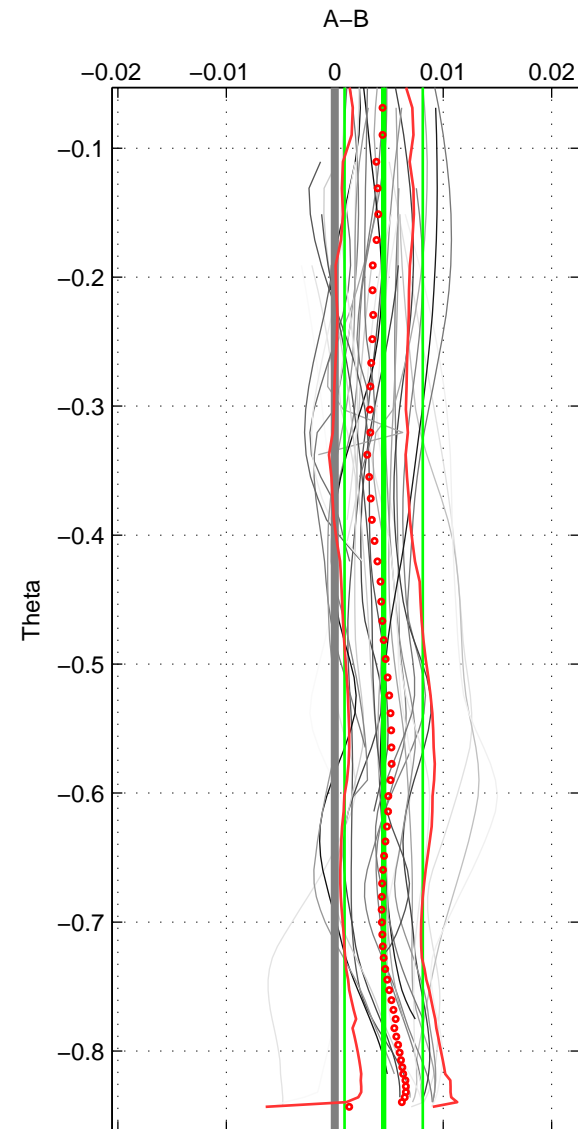

Cruise A (red). Date: Sep 1986 Cruisename: 117-06AQ19860627

Cruise B (blue). Date: Oct 1989 Cruisename: 118-06AQ19890906

\*\*\* "Favourite" values are means of spaces 2 3.

	Offset	O.StDev	Ratio	R.Stdev	Rating
SIGMA:	0.003	0.002	1.000	0.000	4
THETA:	0.005	0.004	1.000	0.000	5
DEPTH:	0.004	0.003	1.000	0.000	5
FAV.:	0.004	0.003	1.000	0.000	5

Profiles of A: 11  
 Profiles of B: 21  
 Diff profs : 23  
 WMoffset (A-B): 0.0029129  
 WMoffset stdev: 0.0019049  
 WMratio (A/B): 1.0001  
 WMratio stdev: 5.4966e-05

Quality (1-5): 4

Profiles of A: 12  
 Profiles of B: 21  
 Diff profs : 34  
 WMoffset (A-B): 0.0045048  
 WMoffset stdev: 0.0035984  
 WMratio (A/B): 1.0001  
 WMratio stdev: 0.00010383

Quality (1-5): 5

Profiles of A: 31  
 Profiles of B: 21  
 Diff profs : 94  
 WMoffset (A-B): 0.0038369  
 WMoffset stdev: 0.0027433  
 WMratio (A/B): 1.0001  
 WMratio stdev: 7.9179e-05

Quality (1-5): 5