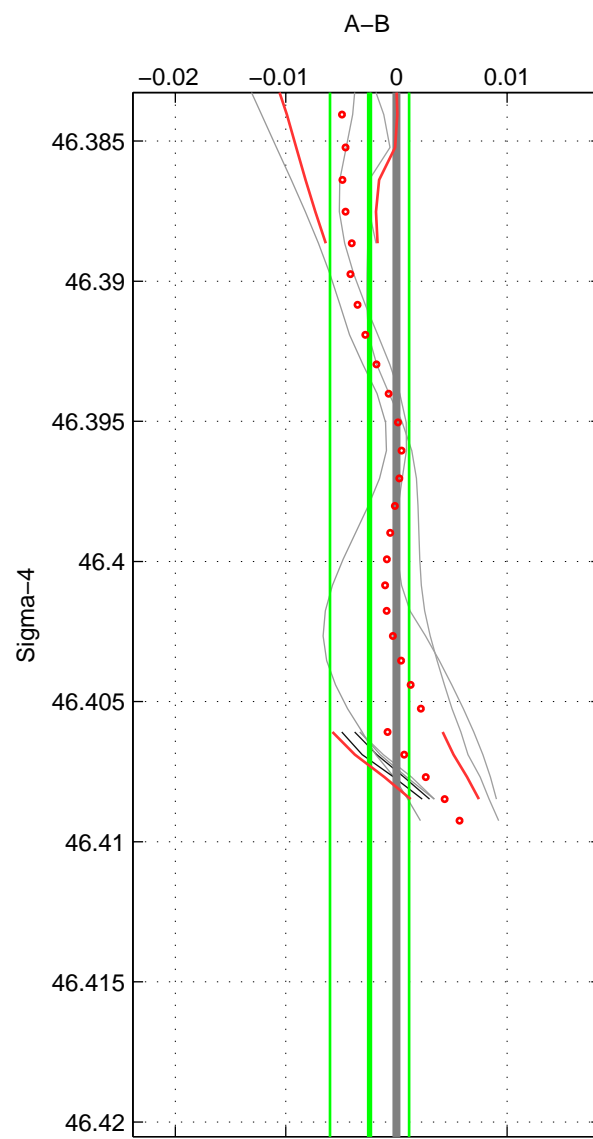

Cruise A (red). Date: Sep 1993 Cruisename: 3-06AQ19930806

Cruise B (blue). Date: Sep 1980 Cruisename: 111-77YM19800811

*** "Favourite" values are means of spaces 1 2 3.

	Offset	O.StDev	Ratio	R.Stdev	Rating
SIGMA:	-0.002	0.004	1.000	0.000	2
THETA:	-0.006	0.006	1.000	0.000	2
DEPTH:	-0.003	0.003	1.000	0.000	2
FAV. :	-0.004	0.004	1.000	0.000	2

Profiles of A: 5
 Profiles of B: 3
 Diff profs : 8
 WMoffset (A-B): -0.0024379
 WMoffset stdev: 0.0035781
 WMratio (A/B): 0.99993
 WMratio stdev: 0.00010245

Quality (1-5): 2

Profiles of A: 5
 Profiles of B: 3
 Diff profs : 9
 WMoffset (A-B): -0.0058587
 WMoffset stdev: 0.0059127
 WMratio (A/B): 0.99983
 WMratio stdev: 0.00016927

Quality (1-5): 2

Profiles of A: 5
 Profiles of B: 3
 Diff profs : 8
 WMoffset (A-B): -0.0029776
 WMoffset stdev: 0.0026444
 WMratio (A/B): 0.99991
 WMratio stdev: 7.5731e-05

Quality (1-5): 2