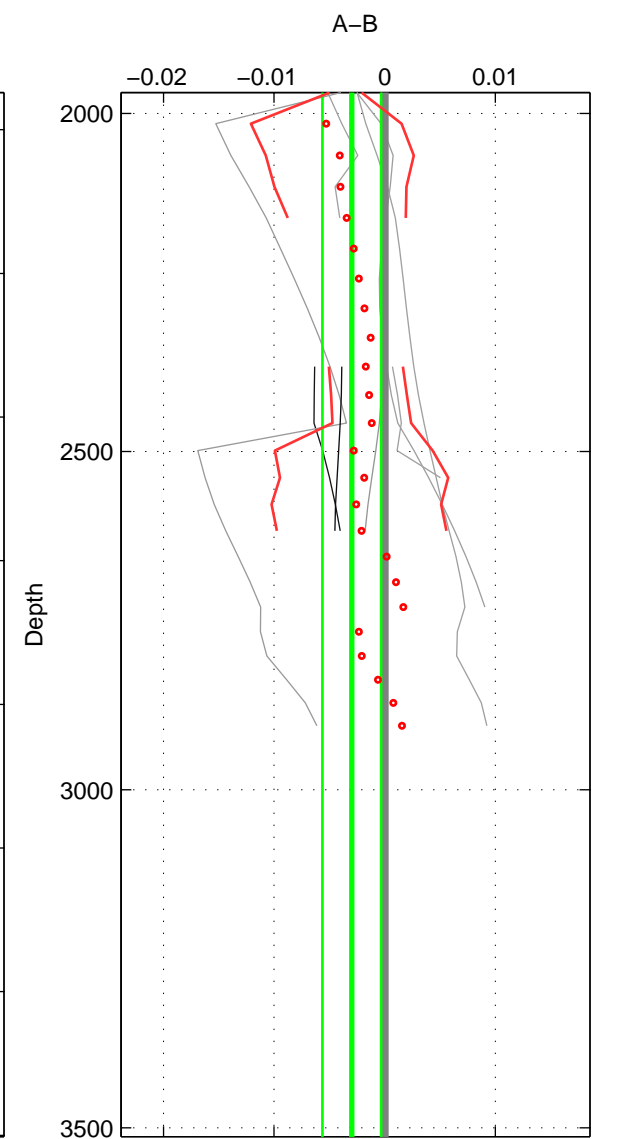

Cruise A (red). Date: Sep 1993 Cruisename: 3-06AQ19930806

Cruise B (blue). Date: Sep 1980 Cruisename: 111-77YM19800811

*** "Favourite" values are means of spaces 1 2 3.

	Offset	O.StDev	Ratio	R.Stdev	Rating
SIGMA:	-0.002	0.004	1.000	0.000	2
THETA:	-0.006	0.006	1.000	0.000	2
DEPTH:	-0.003	0.003	1.000	0.000	2
FAV. :	-0.004	0.004	1.000	0.000	2

Profiles of A: 5
 Profiles of B: 3
 Diff profs : 8
 WMoffset (A-B): -0.0024379
 WMoffset stdev: 0.0035781
 WMratio (A/B): 0.99993
 WMratio stdev: 0.00010245

Quality (1-5): 2

Profiles of A: 5
 Profiles of B: 3
 Diff profs : 9
 WMoffset (A-B): -0.0058587
 WMoffset stdev: 0.0059127
 WMratio (A/B): 0.99983
 WMratio stdev: 0.00016927

Quality (1-5): 2

Profiles of A: 5
 Profiles of B: 3
 Diff profs : 8
 WMoffset (A-B): -0.0029776
 WMoffset stdev: 0.0026444
 WMratio (A/B): 0.99991
 WMratio stdev: 7.5731e-05

Quality (1-5): 2