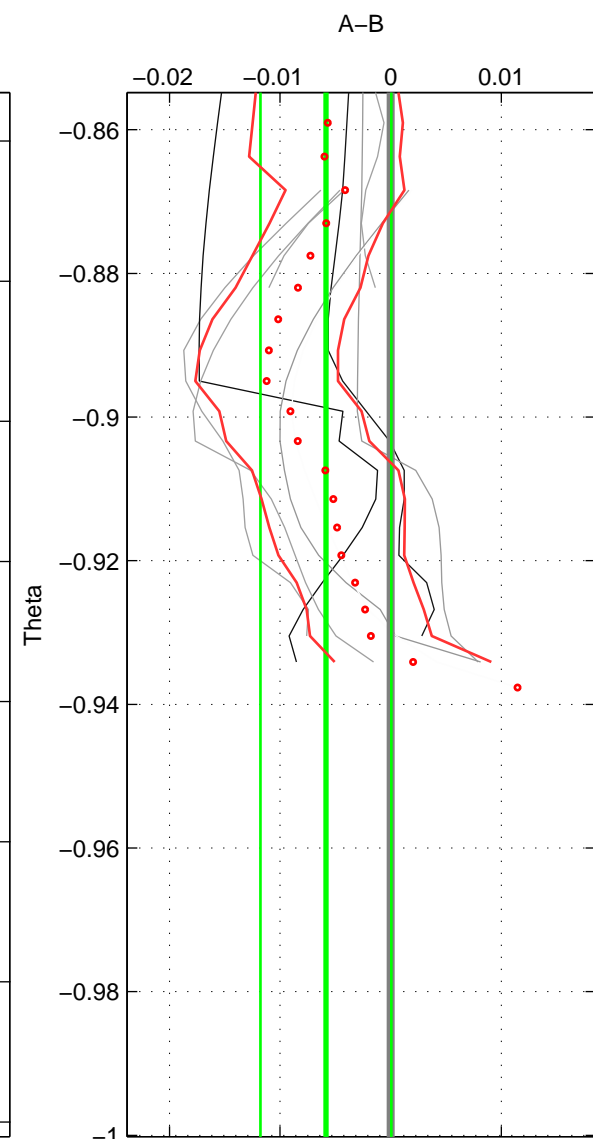

Cruise A (red). Date: Sep 1993 Cruisename: 3-06AQ19930806

Cruise B (blue). Date: Sep 1980 Cruisename: 111-77YM19800811

*** "Favourite" values are means of spaces 1 2 3.

	Offset	O.StDev	Ratio	R.Stdev	Rating
SIGMA:	-0.002	0.004	1.000	0.000	2
THETA:	-0.006	0.006	1.000	0.000	2
DEPTH:	-0.003	0.003	1.000	0.000	2
FAV. :	-0.004	0.004	1.000	0.000	2

Profiles of A: 5
 Profiles of B: 3
 Diff profs : 8
 WMoffset (A-B): -0.0024379
 WMoffset stdev: 0.0035781
 WMratio (A/B): 0.99993
 WMratio stdev: 0.00010245

Quality (1-5): 2

Profiles of A: 5
 Profiles of B: 3
 Diff profs : 9
 WMoffset (A-B): -0.0058587
 WMoffset stdev: 0.0059127
 WMratio (A/B): 0.99983
 WMratio stdev: 0.00016927

Quality (1-5): 2

Profiles of A: 5
 Profiles of B: 3
 Diff profs : 8
 WMoffset (A-B): -0.0029776
 WMoffset stdev: 0.0026444
 WMratio (A/B): 0.99991
 WMratio stdev: 7.5731e-05

Quality (1-5): 2