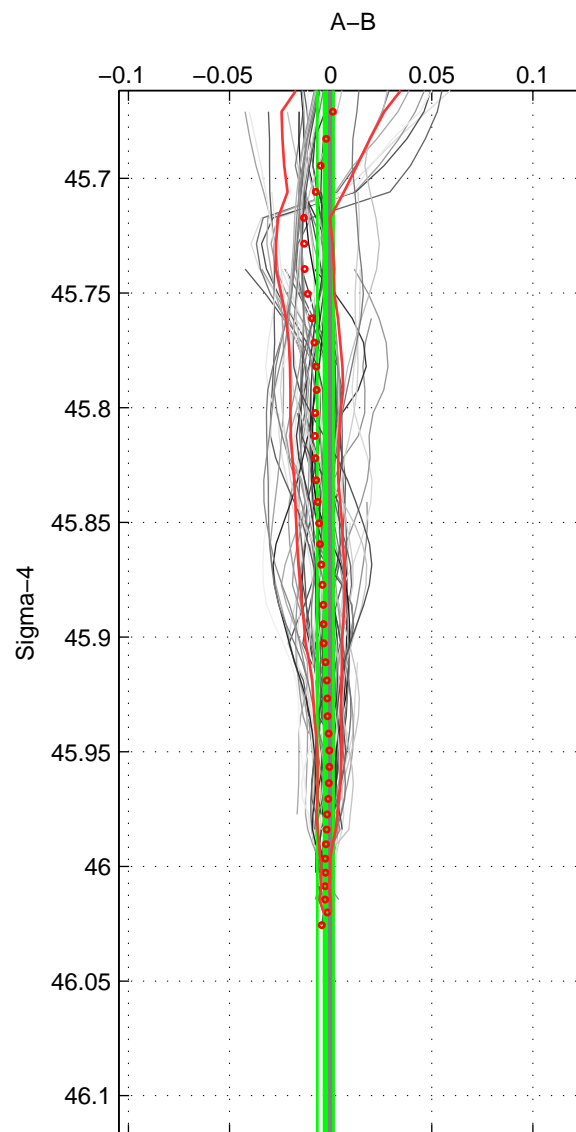

Cruise A (red). Date: Apr 1998 Cruisename: 124-06AQ19980328

Cruise B (blue). Date: Mar 2010 Cruisename: 256-33RO20100308

\*\*\* "Favourite" values are means of spaces 1 2 3.

	Offset	O.StDev	Ratio	R.Stdev	Rating
SIGMA:	-0.003	0.004	1.000	0.000	5
THETA:	-0.002	0.003	1.000	0.000	5
DEPTH:	-0.008	0.012	1.000	0.000	5
FAV.:	-0.004	0.006	1.000	0.000	5

Profiles of A: 13  
 Profiles of B: 24  
 Diff profs : 78  
 WMoffset (A-B): -0.0025672  
 WMoffset stdev: 0.0039529  
 WMratio (A/B): 0.99993  
 WMratio stdev: 0.00011396

Quality (1-5): 5

Profiles of A: 13  
 Profiles of B: 24  
 Diff profs : 78  
 WMoffset (A-B): -0.0017437  
 WMoffset stdev: 0.0030512  
 WMratio (A/B): 0.99995  
 WMratio stdev: 8.7959e-05

Quality (1-5): 5

Profiles of A: 13  
 Profiles of B: 24  
 Diff profs : 78  
 WMoffset (A-B): -0.0078171  
 WMoffset stdev: 0.012392  
 WMratio (A/B): 0.99978  
 WMratio stdev: 0.00035683

Quality (1-5): 5