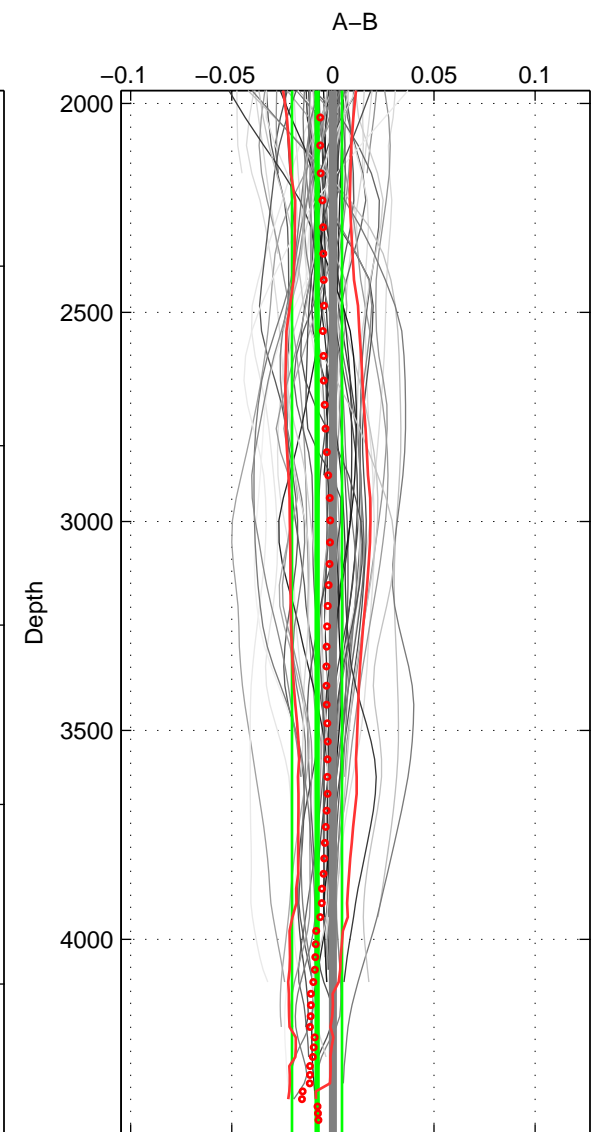

Cruise A (red). Date: Apr 1998 Cruisename: 124-06AQ19980328

Cruise B (blue). Date: Mar 2010 Cruisename: 256-33RO20100308

\*\*\* "Favourite" values are means of spaces 1 2 3.

	Offset	O.StDev	Ratio	R.Stdev	Rating
SIGMA:	-0.003	0.004	1.000	0.000	5
THETA:	-0.002	0.003	1.000	0.000	5
DEPTH:	-0.008	0.012	1.000	0.000	5
FAV.:	-0.004	0.006	1.000	0.000	5

Profiles of A: 13  
 Profiles of B: 24  
 Diff profs : 78  
 WMoffset (A-B): -0.0025672  
 WMoffset stdev: 0.0039529  
 WMratio (A/B): 0.99993  
 WMratio stdev: 0.00011396

Quality (1-5): 5

Profiles of A: 13  
 Profiles of B: 24  
 Diff profs : 78  
 WMoffset (A-B): -0.0017437  
 WMoffset stdev: 0.0030512  
 WMratio (A/B): 0.99995  
 WMratio stdev: 8.7959e-05

Quality (1-5): 5

Profiles of A: 13  
 Profiles of B: 24  
 Diff profs : 78  
 WMoffset (A-B): -0.0078171  
 WMoffset stdev: 0.012392  
 WMratio (A/B): 0.99978  
 WMratio stdev: 0.00035683

Quality (1-5): 5