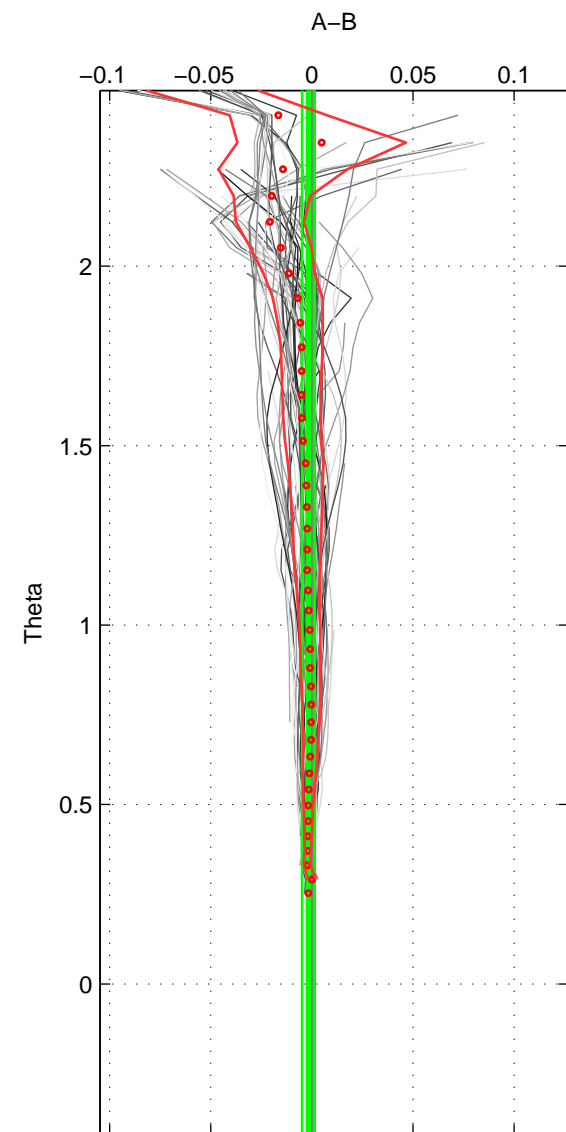

Cruise A (red). Date: Apr 1998 Cruisename: 124-06AQ19980328

Cruise B (blue). Date: Mar 2010 Cruisename: 256-33RO20100308

\*\*\* "Favourite" values are means of spaces 1 2 3.

	Offset	O.StDev	Ratio	R.Stdev	Rating
SIGMA:	-0.003	0.004	1.000	0.000	5
THETA:	-0.002	0.003	1.000	0.000	5
DEPTH:	-0.008	0.012	1.000	0.000	5
FAV.:	-0.004	0.006	1.000	0.000	5

Profiles of A: 13  
 Profiles of B: 24  
 Diff profs : 78  
 WMoffset (A-B): -0.0025672  
 WMoffset stdev: 0.0039529  
 WMratio (A/B): 0.99993  
 WMratio stdev: 0.00011396

Quality (1-5): 5

Profiles of A: 13  
 Profiles of B: 24  
 Diff profs : 78  
 WMoffset (A-B): -0.0017437  
 WMoffset stdev: 0.0030512  
 WMratio (A/B): 0.99995  
 WMratio stdev: 8.7959e-05

Quality (1-5): 5

Profiles of A: 13  
 Profiles of B: 24  
 Diff profs : 78  
 WMoffset (A-B): -0.0078171  
 WMoffset stdev: 0.012392  
 WMratio (A/B): 0.99978  
 WMratio stdev: 0.00035683

Quality (1-5): 5