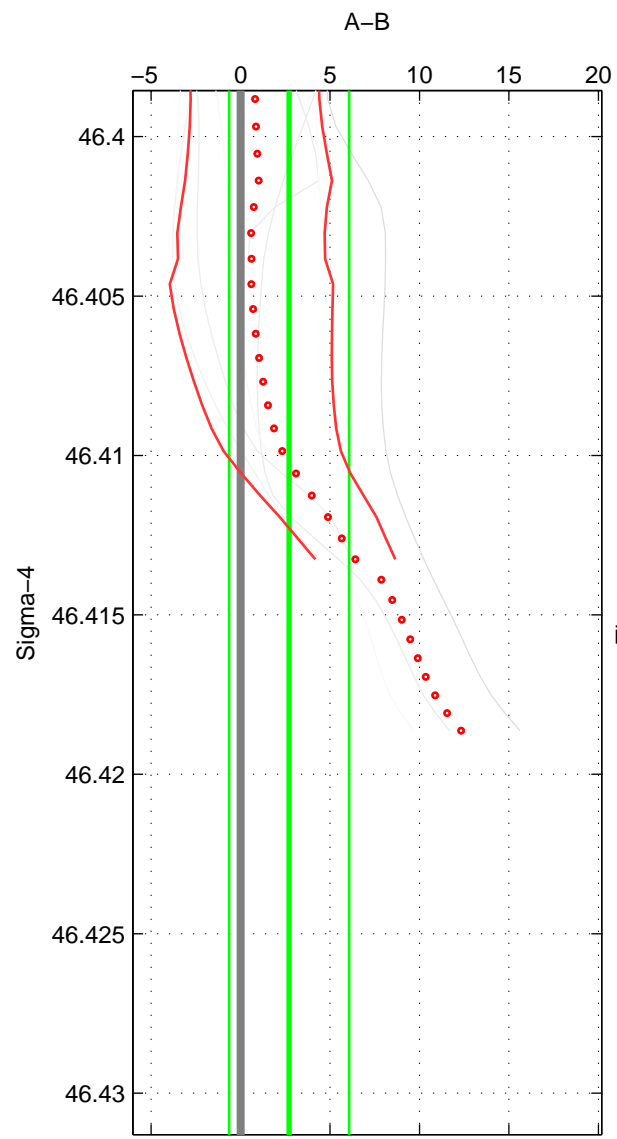

Cruise A (red). Date: Jul 1984 Cruisename: 1-06AQ19840719

Cruise B (blue). Date: Aug 1998 Cruisename: 97-58JH19980801

\*\*\* "Favourite" values are means of spaces 1 2 3.

	Offset	O.StDev	Ratio	R.Stdev	Rating
SIGMA:	0.003	0.003	1.000	0.000	3
THETA:	0.004	0.003	1.000	0.000	3
DEPTH:	-0.001	0.001	1.000	0.000	3
FAV.:	0.002	0.002	1.000	0.000	3

Profiles of A: 6  
 Profiles of B: 3  
 Diff profs : 8  
 WMoffset (A-B): 0.0027141  
 WMoffset stdev: 0.0033517  
 WMratio (A/B): 1.0001  
 WMratio stdev: 9.6026e-05

Quality (1-5): 3

Profiles of A: 6  
 Profiles of B: 3  
 Diff profs : 8  
 WMoffset (A-B): 0.0040345  
 WMoffset stdev: 0.003151  
 WMratio (A/B): 1.0001  
 WMratio stdev: 9.0278e-05

Quality (1-5): 3

Profiles of A: 6  
 Profiles of B: 3  
 Diff profs : 8  
 WMoffset (A-B): -0.0012527  
 WMoffset stdev: 0.00076823  
 WMratio (A/B): 0.99996  
 WMratio stdev: 2.201e-05

Quality (1-5): 3