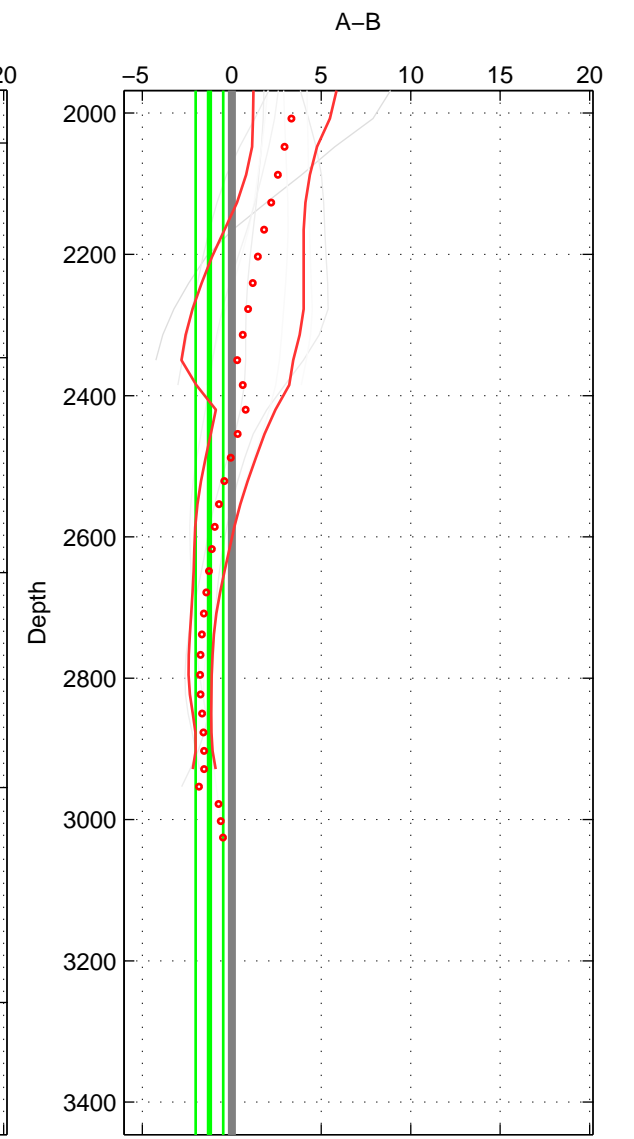

Cruise A (red). Date: Jul 1984 Cruisename: 1-06AQ19840719

Cruise B (blue). Date: Aug 1998 Cruisename: 97-58JH19980801

\*\*\* "Favourite" values are means of spaces 1 2 3.

	Offset	O.StDev	Ratio	R.Stdev	Rating
SIGMA:	0.003	0.003	1.000	0.000	3
THETA:	0.004	0.003	1.000	0.000	3
DEPTH:	-0.001	0.001	1.000	0.000	3
FAV.:	0.002	0.002	1.000	0.000	3

Profiles of A: 6  
 Profiles of B: 3  
 Diff profs : 8  
 WMoffset (A-B): 0.0027141  
 WMoffset stdev: 0.0033517  
 WMratio (A/B): 1.0001  
 WMratio stdev: 9.6026e-05

Quality (1-5): 3

Profiles of A: 6  
 Profiles of B: 3  
 Diff profs : 8  
 WMoffset (A-B): 0.0040345  
 WMoffset stdev: 0.003151  
 WMratio (A/B): 1.0001  
 WMratio stdev: 9.0278e-05

Quality (1-5): 3

Profiles of A: 6  
 Profiles of B: 3  
 Diff profs : 8  
 WMoffset (A-B): -0.0012527  
 WMoffset stdev: 0.00076823  
 WMratio (A/B): 0.99996  
 WMratio stdev: 2.201e-05

Quality (1-5): 3