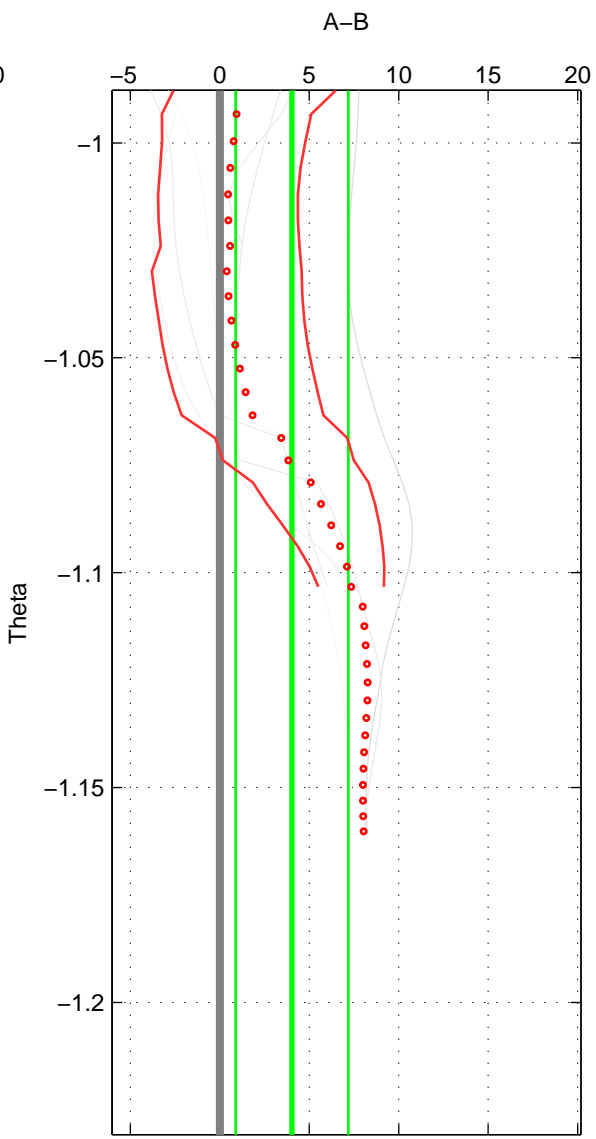

Cruise A (red). Date: Jul 1984 Cruisename: 1-06AQ19840719

Cruise B (blue). Date: Aug 1998 Cruisename: 97-58JH19980801

\*\*\* "Favourite" values are means of spaces 1 2 3.

	Offset	O.StDev	Ratio	R.Stdev	Rating
SIGMA:	0.003	0.003	1.000	0.000	3
THETA:	0.004	0.003	1.000	0.000	3
DEPTH:	-0.001	0.001	1.000	0.000	3
FAV.:	0.002	0.002	1.000	0.000	3

Profiles of A: 6  
 Profiles of B: 3  
 Diff profs : 8  
 WMoffset (A-B): 0.0027141  
 WMoffset stdev: 0.0033517  
 WMratio (A/B): 1.0001  
 WMratio stdev: 9.6026e-05

Quality (1-5): 3

Profiles of A: 6  
 Profiles of B: 3  
 Diff profs : 8  
 WMoffset (A-B): 0.0040345  
 WMoffset stdev: 0.003151  
 WMratio (A/B): 1.0001  
 WMratio stdev: 9.0278e-05

Quality (1-5): 3

Profiles of A: 6  
 Profiles of B: 3  
 Diff profs : 8  
 WMoffset (A-B): -0.0012527  
 WMoffset stdev: 0.00076823  
 WMratio (A/B): 0.99996  
 WMratio stdev: 2.201e-05

Quality (1-5): 3