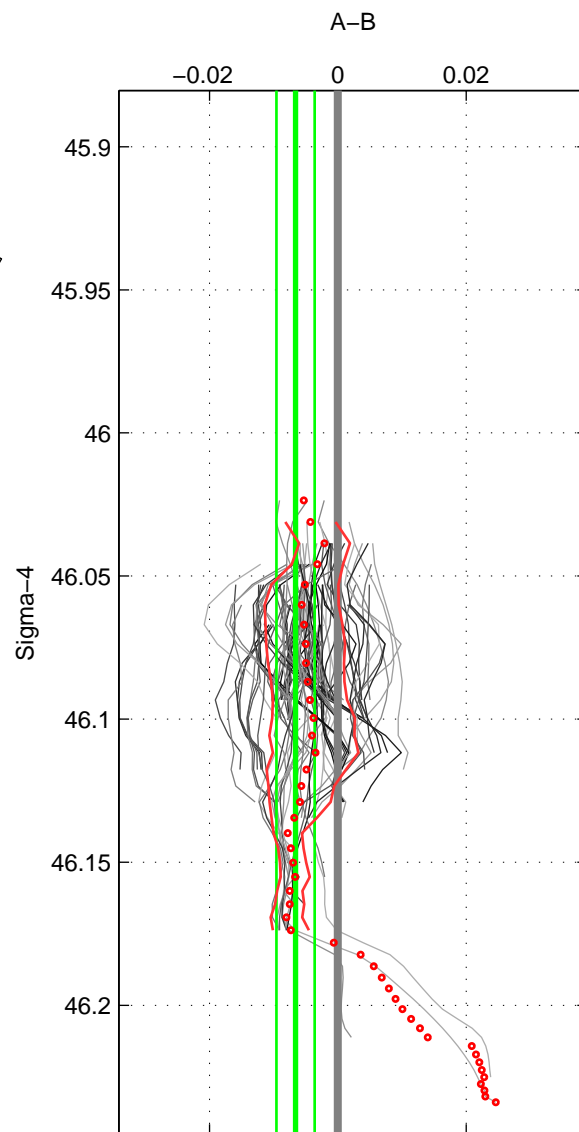

Cruise A (red). Date: Apr 1998 Cruisename: 124-06AQ19980328

Cruise B (blue). Date: Sep 2006 Cruisename: 127-06AQ20060825

\*\*\* "Favourite" values are those of space 3.

	Offset	O.StDev	Ratio	R.Stdev	Rating
SIGMA:	-0.007	0.003	1.000	0.000	4
THETA:	-0.005	0.002	1.000	0.000	4
DEPTH:	-0.001	0.002	1.000	0.000	5
FAV. :	-0.001	0.002	1.000	0.000	5

Profiles of A: 23  
 Profiles of B: 16  
 Diff profs : 90  
 WMoffset (A-B): -0.0065896  
 WMoffset stdev: 0.002986  
 WMratio (A/B): 0.99981  
 WMratio stdev: 8.6192e-05

Quality (1-5): 4

Profiles of A: 23  
 Profiles of B: 16  
 Diff profs : 90  
 WMoffset (A-B): -0.005239  
 WMoffset stdev: 0.0021531  
 WMratio (A/B): 0.99985  
 WMratio stdev: 6.2155e-05

Quality (1-5): 4

Profiles of A: 23  
 Profiles of B: 17  
 Diff profs : 94  
 WMoffset (A-B): -0.00078197  
 WMoffset stdev: 0.0019311  
 WMratio (A/B): 0.99998  
 WMratio stdev: 5.5725e-05

Quality (1-5): 5