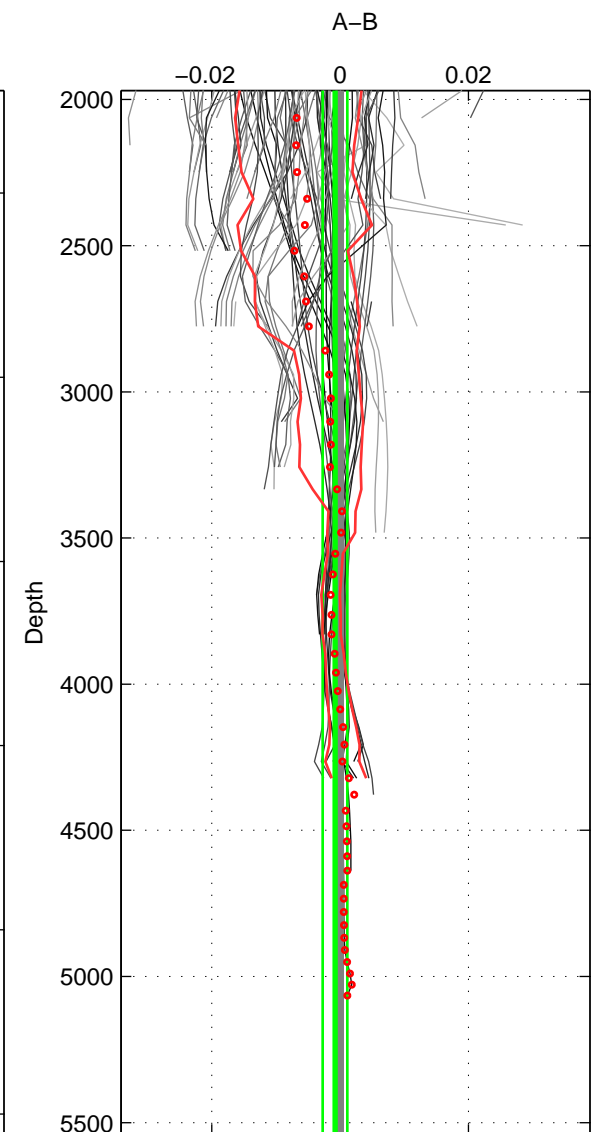

Cruise A (red). Date: Apr 1998 Cruisename: 124-06AQ19980328

Cruise B (blue). Date: Sep 2006 Cruisename: 127-06AQ20060825

\*\*\* "Favourite" values are those of space 3.

	Offset	O.StDev	Ratio	R.Stdev	Rating
SIGMA:	-0.007	0.003	1.000	0.000	4
THETA:	-0.005	0.002	1.000	0.000	4
DEPTH:	-0.001	0.002	1.000	0.000	5
FAV. :	-0.001	0.002	1.000	0.000	5

Profiles of A: 23  
 Profiles of B: 16  
 Diff profs : 90  
 WMoffset (A-B): -0.0065896  
 WMoffset stdev: 0.002986  
 WMratio (A/B): 0.99981  
 WMratio stdev: 8.6192e-05

Quality (1-5): 4

Profiles of A: 23  
 Profiles of B: 16  
 Diff profs : 90  
 WMoffset (A-B): -0.005239  
 WMoffset stdev: 0.0021531  
 WMratio (A/B): 0.99985  
 WMratio stdev: 6.2155e-05

Quality (1-5): 4

Profiles of A: 23  
 Profiles of B: 17  
 Diff profs : 94  
 WMoffset (A-B): -0.00078197  
 WMoffset stdev: 0.0019311  
 WMratio (A/B): 0.99998  
 WMratio stdev: 5.5725e-05

Quality (1-5): 5