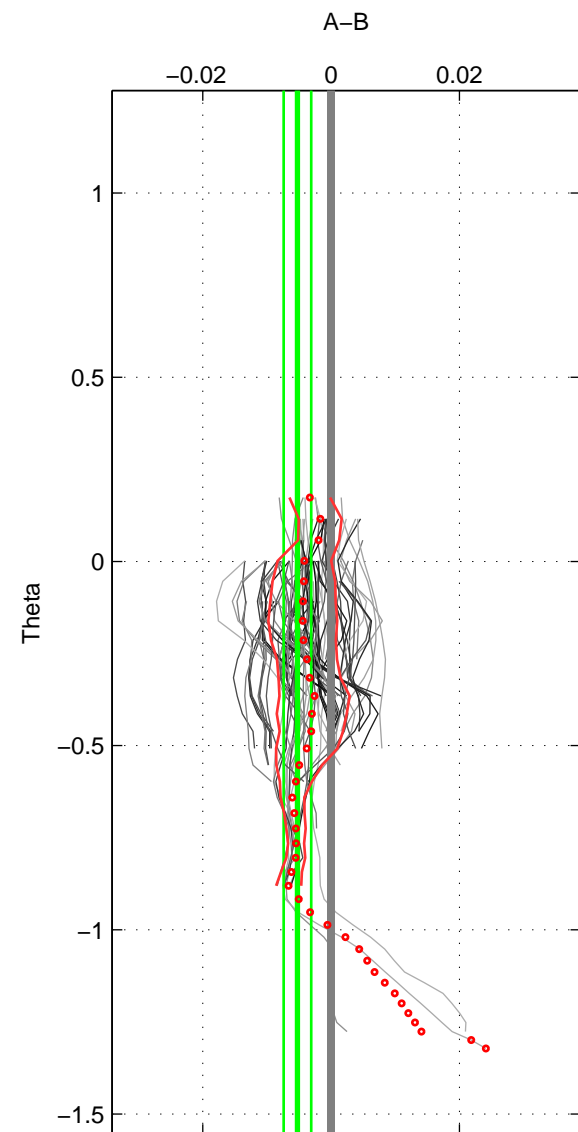

Cruise A (red). Date: Apr 1998 Cruisename: 124-06AQ19980328

Cruise B (blue). Date: Sep 2006 Cruisename: 127-06AQ20060825

\*\*\* "Favourite" values are those of space 3.

	Offset	O.StDev	Ratio	R.Stdev	Rating
SIGMA:	-0.007	0.003	1.000	0.000	4
THETA:	-0.005	0.002	1.000	0.000	4
DEPTH:	-0.001	0.002	1.000	0.000	5
FAV. :	-0.001	0.002	1.000	0.000	5

Profiles of A: 23  
 Profiles of B: 16  
 Diff profs : 90  
 WMoffset (A-B): -0.0065896  
 WMoffset stdev: 0.002986  
 WMratio (A/B): 0.99981  
 WMratio stdev: 8.6192e-05

Quality (1-5): 4

Profiles of A: 23  
 Profiles of B: 16  
 Diff profs : 90  
 WMoffset (A-B): -0.005239  
 WMoffset stdev: 0.0021531  
 WMratio (A/B): 0.99985  
 WMratio stdev: 6.2155e-05

Quality (1-5): 4

Profiles of A: 23  
 Profiles of B: 17  
 Diff profs : 94  
 WMoffset (A-B): -0.00078197  
 WMoffset stdev: 0.0019311  
 WMratio (A/B): 0.99998  
 WMratio stdev: 5.5725e-05

Quality (1-5): 5