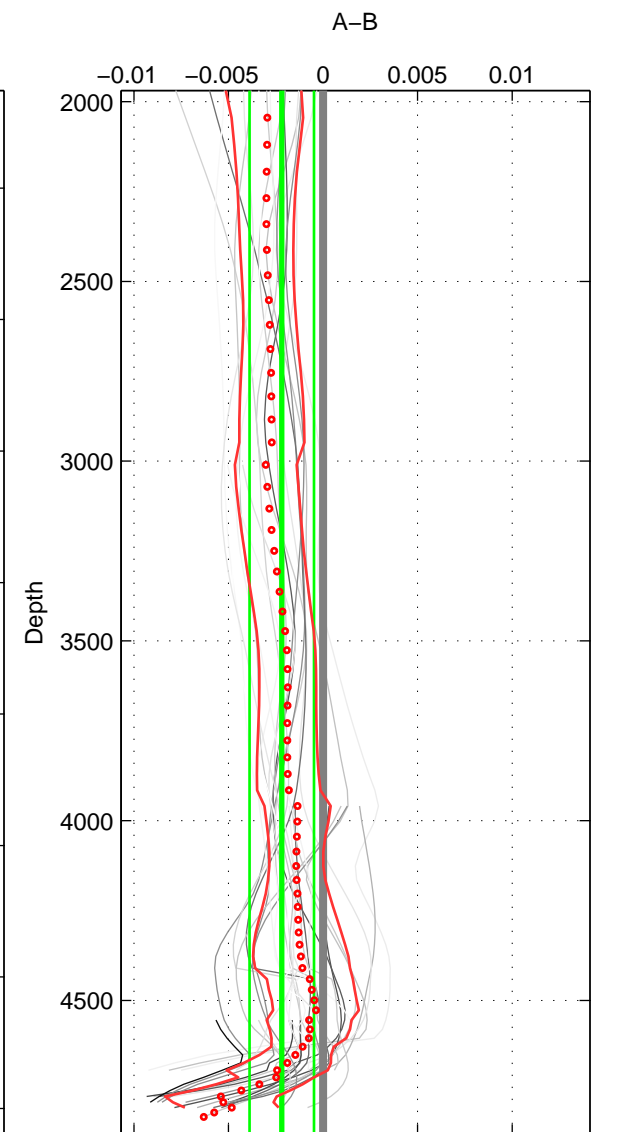

Cruise A (red). Date: Oct 1989 Cruisename: 118-06AQ19890906

Cruise B (blue). Date: Apr 1995 Cruisename: 320-74JC19950320

\*\*\* "Favourite" values are means of spaces 1 2 3.

	Offset	O.StDev	Ratio	R.Stdev	Rating
SIGMA:	-0.001	0.001	1.000	0.000	5
THETA:	-0.001	0.002	1.000	0.000	5
DEPTH:	-0.002	0.002	1.000	0.000	5
FAV. :	-0.001	0.001	1.000	0.000	5

Profiles of A: 11  
 Profiles of B: 7  
 Diff profs : 32  
 WMoffset (A-B): -0.001357  
 WMoffset stdev: 0.0012444  
 WMratio (A/B): 0.99996  
 WMratio stdev: 3.5905e-05

Quality (1-5): 5

Profiles of A: 11  
 Profiles of B: 7  
 Diff profs : 32  
 WMoffset (A-B): -0.00058576  
 WMoffset stdev: 0.0015435  
 WMratio (A/B): 0.99998  
 WMratio stdev: 4.454e-05

Quality (1-5): 5

Profiles of A: 11  
 Profiles of B: 7  
 Diff profs : 32  
 WMoffset (A-B): -0.0021817  
 WMoffset stdev: 0.0016992  
 WMratio (A/B): 0.99994  
 WMratio stdev: 4.9027e-05

Quality (1-5): 5