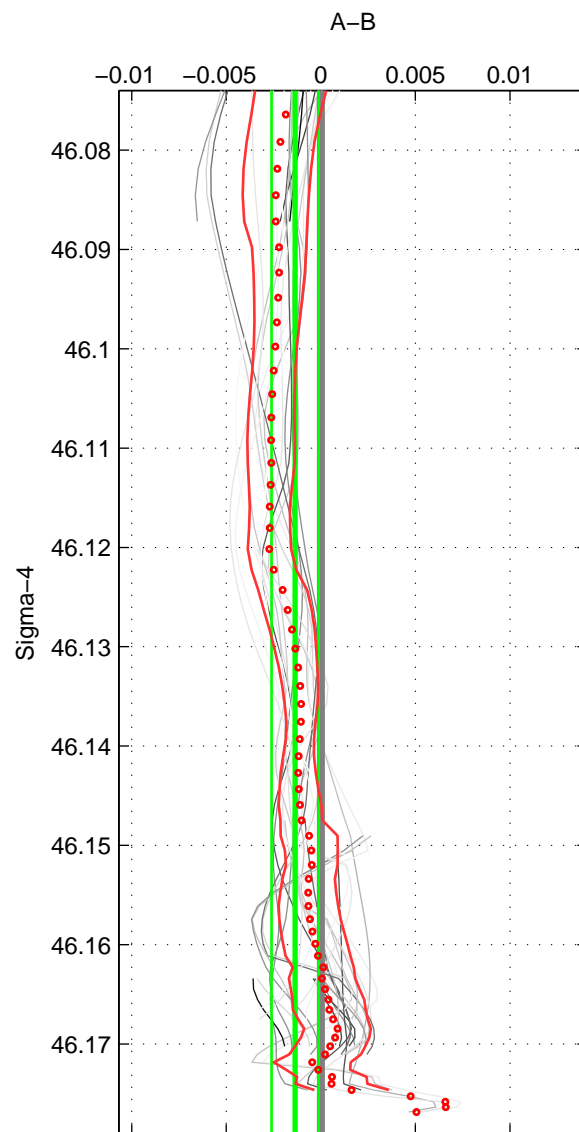

Cruise A (red). Date: Oct 1989 Cruisename: 118-06AQ19890906

Cruise B (blue). Date: Apr 1995 Cruisename: 320-74JC19950320

\*\*\* "Favourite" values are means of spaces 1 2 3.

	Offset	O.StDev	Ratio	R.Stdev	Rating
SIGMA:	-0.001	0.001	1.000	0.000	5
THETA:	-0.001	0.002	1.000	0.000	5
DEPTH:	-0.002	0.002	1.000	0.000	5
FAV. :	-0.001	0.001	1.000	0.000	5

Profiles of A: 11  
 Profiles of B: 7  
 Diff profs : 32  
 WMoffset (A-B): -0.001357  
 WMoffset stdev: 0.0012444  
 WMratio (A/B): 0.99996  
 WMratio stdev: 3.5905e-05

Quality (1-5): 5

Profiles of A: 11  
 Profiles of B: 7  
 Diff profs : 32  
 WMoffset (A-B): -0.00058576  
 WMoffset stdev: 0.0015435  
 WMratio (A/B): 0.99998  
 WMratio stdev: 4.454e-05

Quality (1-5): 5

Profiles of A: 11  
 Profiles of B: 7  
 Diff profs : 32  
 WMoffset (A-B): -0.0021817  
 WMoffset stdev: 0.0016992  
 WMratio (A/B): 0.99994  
 WMratio stdev: 4.9027e-05

Quality (1-5): 5