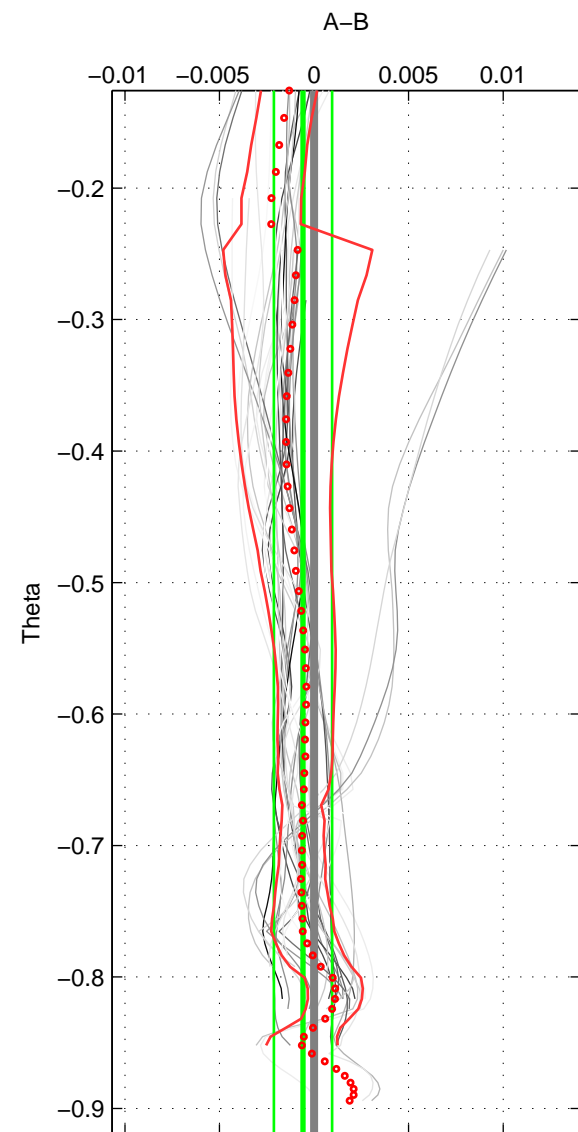

Cruise A (red). Date: Oct 1989 Cruisename: 118-06AQ19890906

Cruise B (blue). Date: Apr 1995 Cruisename: 320-74JC19950320

\*\*\* "Favourite" values are means of spaces 1 2 3.

	Offset	O.StDev	Ratio	R.Stdev	Rating
SIGMA:	-0.001	0.001	1.000	0.000	5
THETA:	-0.001	0.002	1.000	0.000	5
DEPTH:	-0.002	0.002	1.000	0.000	5
FAV. :	-0.001	0.001	1.000	0.000	5

Profiles of A: 11  
 Profiles of B: 7  
 Diff profs : 32  
 WMoffset (A-B): -0.001357  
 WMoffset stdev: 0.0012444  
 WMratio (A/B): 0.99996  
 WMratio stdev: 3.5905e-05

Quality (1-5): 5

Profiles of A: 11  
 Profiles of B: 7  
 Diff profs : 32  
 WMoffset (A-B): -0.00058576  
 WMoffset stdev: 0.0015435  
 WMratio (A/B): 0.99998  
 WMratio stdev: 4.454e-05

Quality (1-5): 5

Profiles of A: 11  
 Profiles of B: 7  
 Diff profs : 32  
 WMoffset (A-B): -0.0021817  
 WMoffset stdev: 0.0016992  
 WMratio (A/B): 0.99994  
 WMratio stdev: 4.9027e-05

Quality (1-5): 5