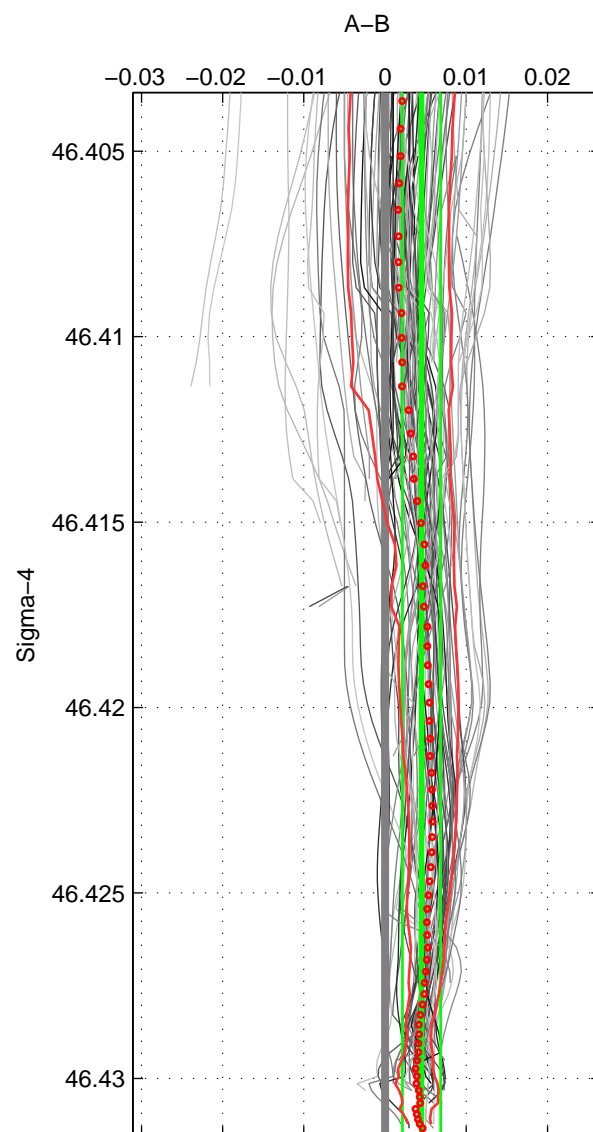

Cruise A (red). Date: Jul 1984 Cruisename: 1-06AQ19840719

Cruise B (blue). Date: Mar 1982 Cruisename: 23-18HU19820228

*** "Favourite" values are means of spaces 1 2 3.

	Offset	O.StDev	Ratio	R.Stdev	Rating
SIGMA:	0.004	0.002	1.000	0.000	4
THETA:	0.003	0.002	1.000	0.000	4
DEPTH:	0.004	0.005	1.000	0.000	4
FAV.:	0.004	0.003	1.000	0.000	4

Profiles of A: 7
 Profiles of B: 26
 Diff profs : 100
 WMoffset (A-B): 0.0044999
 WMoffset stdev: 0.00236
 WMratio (A/B): 1.0001
 WMratio stdev: 6.763e-05

Quality (1-5): 4

Profiles of A: 7
 Profiles of B: 26
 Diff profs : 98
 WMoffset (A-B): 0.003017
 WMoffset stdev: 0.0016427
 WMratio (A/B): 1.0001
 WMratio stdev: 4.7073e-05

Quality (1-5): 4

Profiles of A: 7
 Profiles of B: 26
 Diff profs : 100
 WMoffset (A-B): 0.0039602
 WMoffset stdev: 0.0050812
 WMratio (A/B): 1.0001
 WMratio stdev: 0.00014557

Quality (1-5): 4