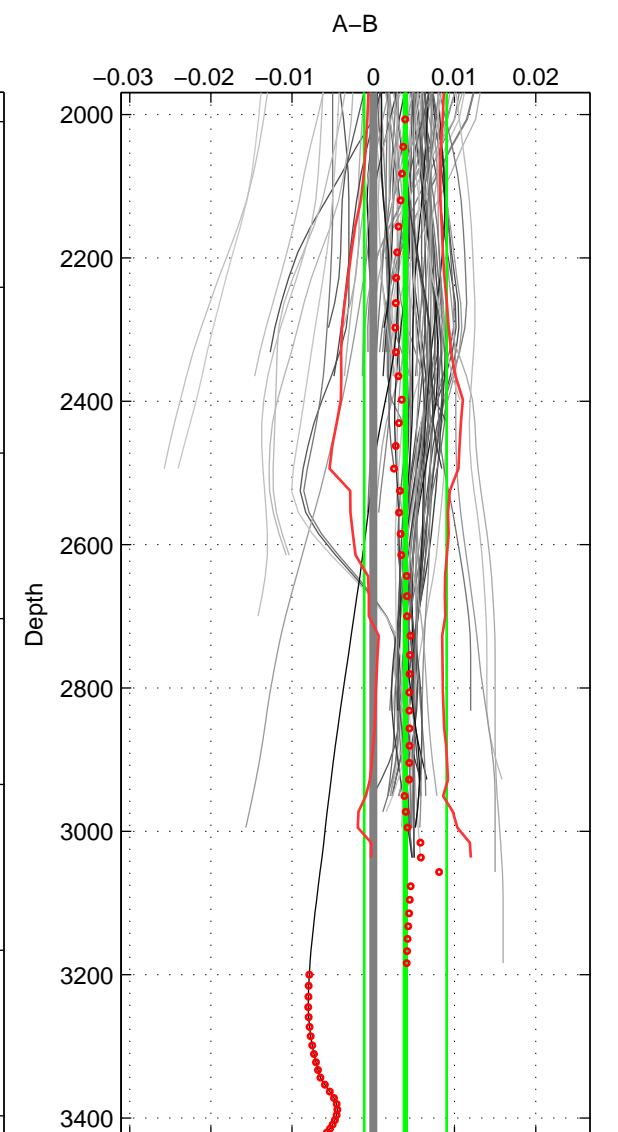

Cruise A (red). Date: Jul 1984 Cruisename: 1-06AQ19840719

Cruise B (blue). Date: Mar 1982 Cruisename: 23-18HU19820228

*** "Favourite" values are means of spaces 1 2 3.

	Offset	O.StDev	Ratio	R.Stdev	Rating
SIGMA:	0.004	0.002	1.000	0.000	4
THETA:	0.003	0.002	1.000	0.000	4
DEPTH:	0.004	0.005	1.000	0.000	4
FAV.:	0.004	0.003	1.000	0.000	4

Profiles of A: 7
 Profiles of B: 26
 Diff profs : 100
 WMoffset (A-B): 0.0044999
 WMoffset stdev: 0.00236
 WMratio (A/B): 1.0001
 WMratio stdev: 6.763e-05

Quality (1-5): 4

Profiles of A: 7
 Profiles of B: 26
 Diff profs : 98
 WMoffset (A-B): 0.003017
 WMoffset stdev: 0.0016427
 WMratio (A/B): 1.0001
 WMratio stdev: 4.7073e-05

Quality (1-5): 4

Profiles of A: 7
 Profiles of B: 26
 Diff profs : 100
 WMoffset (A-B): 0.0039602
 WMoffset stdev: 0.0050812
 WMratio (A/B): 1.0001
 WMratio stdev: 0.00014557

Quality (1-5): 4