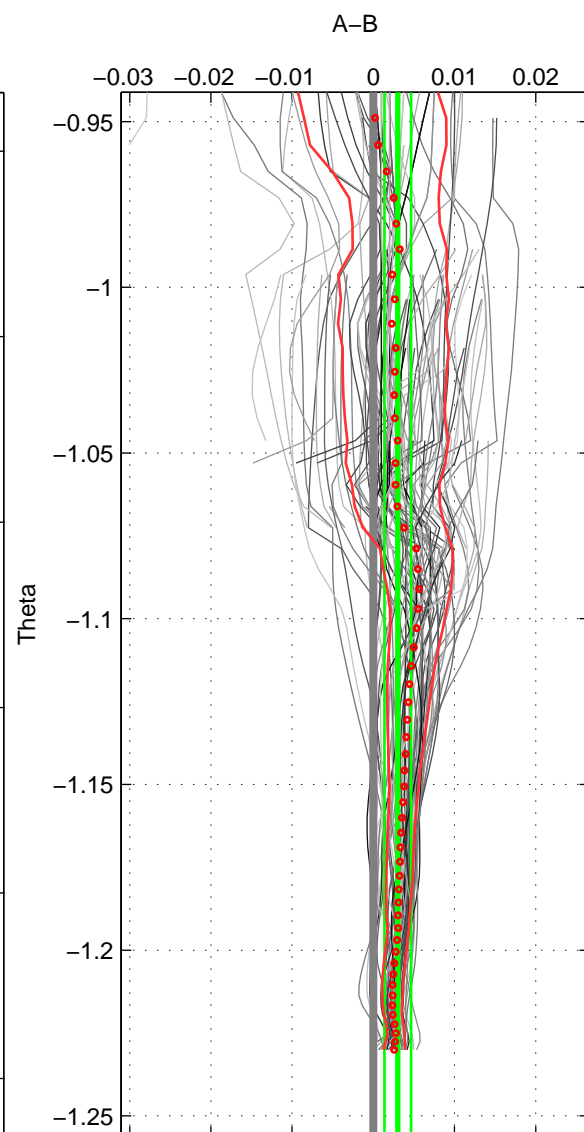

Cruise A (red). Date: Jul 1984 Cruisename: 1-06AQ19840719

Cruise B (blue). Date: Mar 1982 Cruisename: 23-18HU19820228

*** "Favourite" values are means of spaces 1 2 3.

	Offset	O.StDev	Ratio	R.Stdev	Rating
SIGMA:	0.004	0.002	1.000	0.000	4
THETA:	0.003	0.002	1.000	0.000	4
DEPTH:	0.004	0.005	1.000	0.000	4
FAV.:	0.004	0.003	1.000	0.000	4

Profiles of A: 7
 Profiles of B: 26
 Diff profs : 100
 WMoffset (A-B): 0.0044999
 WMoffset stdev: 0.00236
 WMratio (A/B): 1.0001
 WMratio stdev: 6.763e-05

Quality (1-5): 4

Profiles of A: 7
 Profiles of B: 26
 Diff profs : 98
 WMoffset (A-B): 0.003017
 WMoffset stdev: 0.0016427
 WMratio (A/B): 1.0001
 WMratio stdev: 4.7073e-05

Quality (1-5): 4

Profiles of A: 7
 Profiles of B: 26
 Diff profs : 100
 WMoffset (A-B): 0.0039602
 WMoffset stdev: 0.0050812
 WMratio (A/B): 1.0001
 WMratio stdev: 0.00014557

Quality (1-5): 4