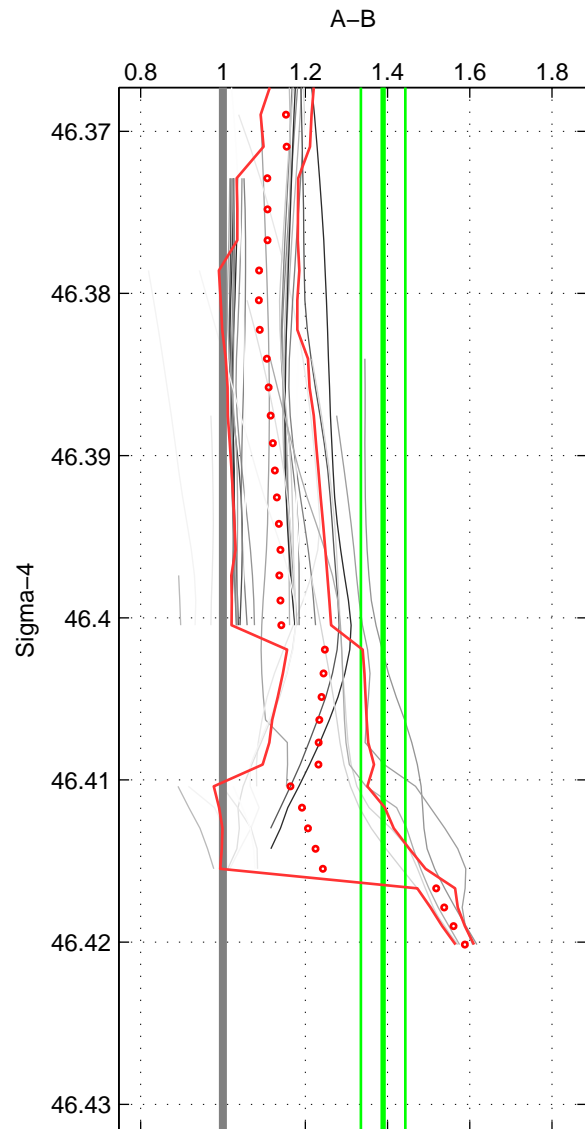

Cruise A (red). Date: Jul 1984 Cruisename: 1-06AQ19840719

Cruise B (blue). Date: Sep 1980 Cruisename: 111-77YM19800811

\*\*\* "Favourite" values are means of spaces 1 2.

	Offset	O.StDev	Ratio	R.Stdev	Rating
SIGMA:	3.008	0.382	1.389	0.054	5
THETA:	3.085	0.166	1.396	0.023	5
DEPTH:	2.660	0.928	1.353	0.155	3
FAV.:	3.046	0.274	1.393	0.039	5

Profiles of A: 16  
 Profiles of B: 7  
 Diff profs: 31  
 WMoffset (A-B): 3.0077  
 WMoffset stdev: 0.38227  
 WMratio (A/B): 1.3893  
 WMratio stdev: 0.054198

Quality (1-5): 5

Profiles of A: 16  
 Profiles of B: 7  
 Diff profs: 31  
 WMoffset (A-B): 3.085  
 WMoffset stdev: 0.16595  
 WMratio (A/B): 1.3962  
 WMratio stdev: 0.022918

Quality (1-5): 5

Profiles of A: 16  
 Profiles of B: 7  
 Diff profs: 31  
 WMoffset (A-B): 2.6599  
 WMoffset stdev: 0.92802  
 WMratio (A/B): 1.3526  
 WMratio stdev: 0.15519

Quality (1-5): 3

Please note that statistics are bad.