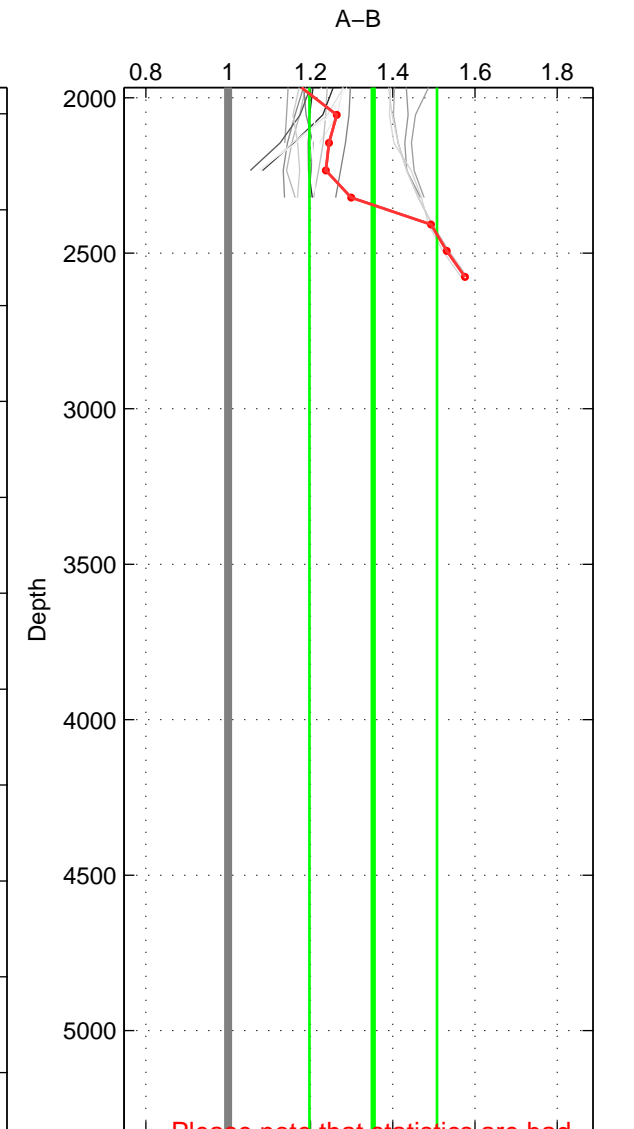

Cruise A (red). Date: Jul 1984 Cruisename: 1-06AQ19840719

Cruise B (blue). Date: Sep 1980 Cruisename: 111-77YM19800811

\*\*\* "Favourite" values are means of spaces 1 2.

	Offset	O.StDev	Ratio	R.Stdev	Rating
SIGMA:	3.008	0.382	1.389	0.054	5
THETA:	3.085	0.166	1.396	0.023	5
DEPTH:	2.660	0.928	1.353	0.155	3
FAV.:	3.046	0.274	1.393	0.039	5

Profiles of A: 16  
 Profiles of B: 7  
 Diff profs: 31  
 WMoffset (A-B): 3.0077  
 WMoffset stdev: 0.38227  
 WMratio (A/B): 1.3893  
 WMratio stdev: 0.054198

Quality (1-5): 5

Profiles of A: 16  
 Profiles of B: 7  
 Diff profs: 31  
 WMoffset (A-B): 3.085  
 WMoffset stdev: 0.16595  
 WMratio (A/B): 1.3962  
 WMratio stdev: 0.022918

Quality (1-5): 5

Profiles of A: 16  
 Profiles of B: 7  
 Diff profs: 31  
 WMoffset (A-B): 2.6599  
 WMoffset stdev: 0.92802  
 WMratio (A/B): 1.3526  
 WMratio stdev: 0.15519

Quality (1-5): 3

Please note that statistics are bad.