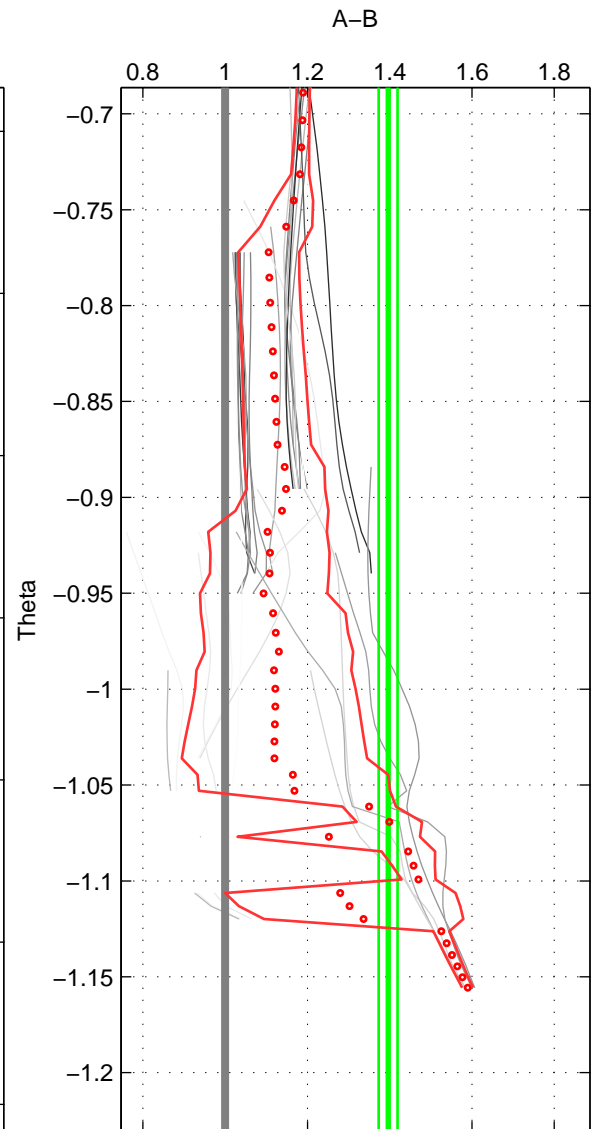

Cruise A (red). Date: Jul 1984 Cruisename: 1-06AQ19840719

Cruise B (blue). Date: Sep 1980 Cruisename: 111-77YM19800811

\*\*\* "Favourite" values are means of spaces 1 2.

	Offset	O.StDev	Ratio	R.Stdev	Rating
SIGMA:	3.008	0.382	1.389	0.054	5
THETA:	3.085	0.166	1.396	0.023	5
DEPTH:	2.660	0.928	1.353	0.155	3
FAV.:	3.046	0.274	1.393	0.039	5

Profiles of A: 16  
 Profiles of B: 7  
 Diff profs: 31  
 WMoffset (A-B): 3.0077  
 WMoffset stdev: 0.38227  
 WMratio (A/B): 1.3893  
 WMratio stdev: 0.054198

Quality (1-5): 5

Profiles of A: 16  
 Profiles of B: 7  
 Diff profs: 31  
 WMoffset (A-B): 3.085  
 WMoffset stdev: 0.16595  
 WMratio (A/B): 1.3962  
 WMratio stdev: 0.022918

Quality (1-5): 5

Profiles of A: 16  
 Profiles of B: 7  
 Diff profs: 31  
 WMoffset (A-B): 2.6599  
 WMoffset stdev: 0.92802  
 WMratio (A/B): 1.3526  
 WMratio stdev: 0.15519

Quality (1-5): 3

Please note that statistics are bad.