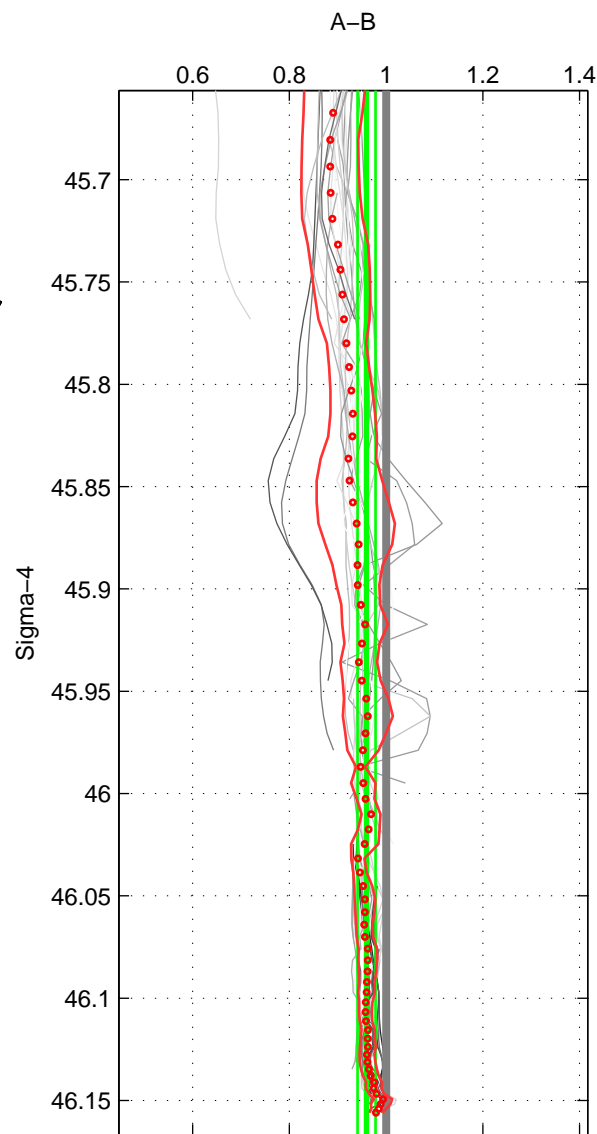

Cruise A (red). Date: Mar 2008 Cruisename: 129-06AQ20080210  
 Cruise B (blue). Date: Feb 1990 Cruisename: 138-06MT19900123

\*\*\* "Favourite" values are means of spaces 1 2 3.

	Offset	O.StDev	Ratio	R.Stdev	Rating
SIGMA:	-5.014	2.409	0.959	0.019	5
THETA:	-5.004	2.137	0.960	0.017	5
DEPTH:	-5.673	3.840	0.952	0.036	5
FAV. :	-5.230	2.795	0.957	0.024	5

Profiles of A: 25  
 Profiles of B: 27  
 Diff profs : 63  
 WMoffset (A-B): -5.0135  
 WMoffset stdev: 2.4089  
 WMratio (A/B): 0.95933  
 WMratio stdev: 0.01856

Quality (1-5): 5

Profiles of A: 26  
 Profiles of B: 27  
 Diff profs : 66  
 WMoffset (A-B): -5.0044  
 WMoffset stdev: 2.1371  
 WMratio (A/B): 0.95973  
 WMratio stdev: 0.016594

Quality (1-5): 5

Profiles of A: 26  
 Profiles of B: 27  
 Diff profs : 66  
 WMoffset (A-B): -5.6732  
 WMoffset stdev: 3.8397  
 WMratio (A/B): 0.95161  
 WMratio stdev: 0.035627

Quality (1-5): 5