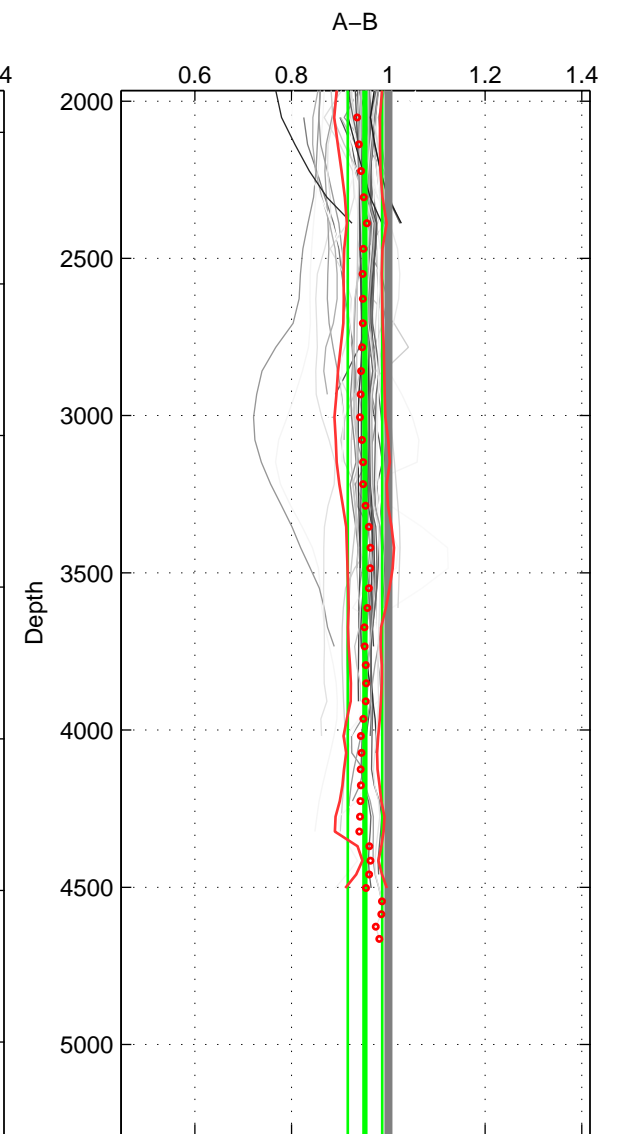

Cruise A (red). Date: Mar 2008 Cruisename: 129-06AQ20080210  
 Cruise B (blue). Date: Feb 1990 Cruisename: 138-06MT19900123

\*\*\* "Favourite" values are means of spaces 1 2 3.

	Offset	O.StDev	Ratio	R.Stdev	Rating
SIGMA:	-5.014	2.409	0.959	0.019	5
THETA:	-5.004	2.137	0.960	0.017	5
DEPTH:	-5.673	3.840	0.952	0.036	5
FAV. :	-5.230	2.795	0.957	0.024	5

Profiles of A: 25  
 Profiles of B: 27  
 Diff profs : 63  
 WMoffset (A-B): -5.0135  
 WMoffset stdev: 2.4089  
 WMratio (A/B): 0.95933  
 WMratio stdev: 0.01856

Quality (1-5): 5

Profiles of A: 26  
 Profiles of B: 27  
 Diff profs : 66  
 WMoffset (A-B): -5.0044  
 WMoffset stdev: 2.1371  
 WMratio (A/B): 0.95973  
 WMratio stdev: 0.016594

Quality (1-5): 5

Profiles of A: 26  
 Profiles of B: 27  
 Diff profs : 66  
 WMoffset (A-B): -5.6732  
 WMoffset stdev: 3.8397  
 WMratio (A/B): 0.95161  
 WMratio stdev: 0.035627

Quality (1-5): 5