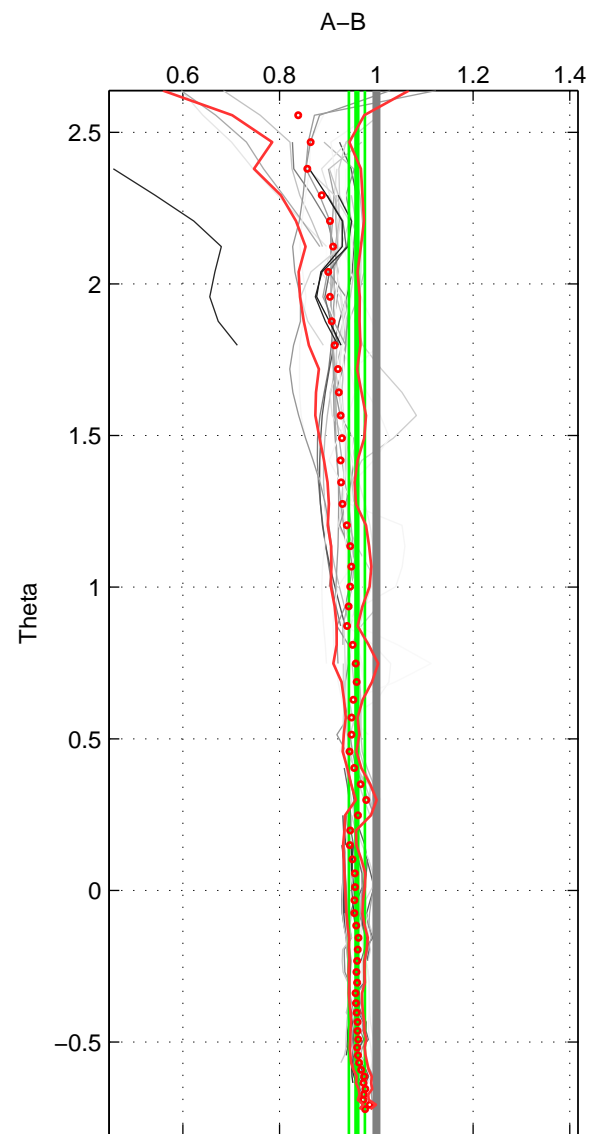

Cruise A (red). Date: Mar 2008 Cruisename: 129-06AQ20080210  
 Cruise B (blue). Date: Feb 1990 Cruisename: 138-06MT19900123

\*\*\* "Favourite" values are means of spaces 1 2 3.

	Offset	O.StDev	Ratio	R.Stdev	Rating
SIGMA:	-5.014	2.409	0.959	0.019	5
THETA:	-5.004	2.137	0.960	0.017	5
DEPTH:	-5.673	3.840	0.952	0.036	5
FAV. :	-5.230	2.795	0.957	0.024	5

Profiles of A: 25  
 Profiles of B: 27  
 Diff profs : 63  
 WMoffset (A-B): -5.0135  
 WMoffset stdev: 2.4089  
 WMratio (A/B): 0.95933  
 WMratio stdev: 0.01856

Quality (1-5): 5

Profiles of A: 26  
 Profiles of B: 27  
 Diff profs : 66  
 WMoffset (A-B): -5.0044  
 WMoffset stdev: 2.1371  
 WMratio (A/B): 0.95973  
 WMratio stdev: 0.016594

Quality (1-5): 5

Profiles of A: 26  
 Profiles of B: 27  
 Diff profs : 66  
 WMoffset (A-B): -5.6732  
 WMoffset stdev: 3.8397  
 WMratio (A/B): 0.95161  
 WMratio stdev: 0.035627

Quality (1-5): 5