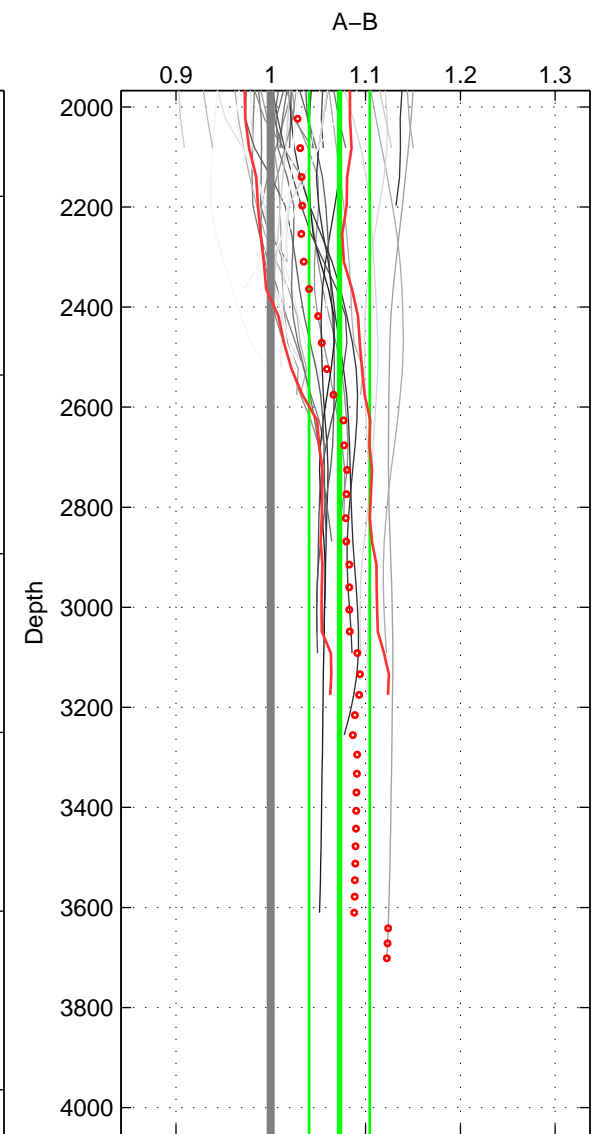

Cruise A (red). Date: Jul 1984 Cruisename: 1-06AQ19840719

Cruise B (blue). Date: May 2002 Cruisename: 108-77DN20020420

\*\*\* "Favourite" values are those of space 1.

	Offset	O.StDev	Ratio	R.Stdev	Rating
SIGMA:	0.258	0.323	1.025	0.030	4
THETA:	0.255	0.387	1.025	0.037	3
DEPTH:	0.765	0.338	1.072	0.032	3
FAV.:	0.258	0.323	1.025	0.030	4

Profiles of A: 13  
 Profiles of B: 9  
 Diff profs: 48  
 WMoffset (A-B): 0.25756  
 WMoffset stdev: 0.32273  
 WMratio (A/B): 1.0252  
 WMratio stdev: 0.030432

Quality (1-5): 4

Profiles of A: 13  
 Profiles of B: 9  
 Diff profs: 44  
 WMoffset (A-B): 0.25511  
 WMoffset stdev: 0.38749  
 WMratio (A/B): 1.0247  
 WMratio stdev: 0.037447

Quality (1-5): 3

Profiles of A: 13  
 Profiles of B: 9  
 Diff profs: 48  
 WMoffset (A-B): 0.76529  
 WMoffset stdev: 0.33848  
 WMratio (A/B): 1.0725  
 WMratio stdev: 0.031958

Quality (1-5): 3