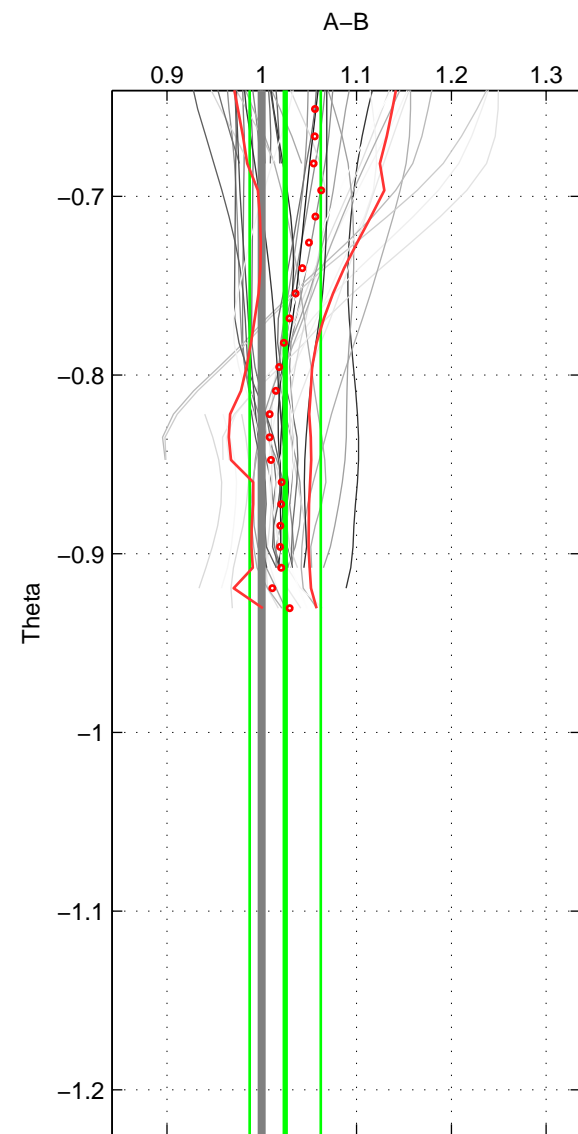

Cruise A (red). Date: Jul 1984 Cruisename: 1-06AQ19840719

Cruise B (blue). Date: May 2002 Cruisename: 108-77DN20020420

\*\*\* "Favourite" values are those of space 1.

	Offset	O.StDev	Ratio	R.Stdev	Rating
SIGMA:	0.258	0.323	1.025	0.030	4
THETA:	0.255	0.387	1.025	0.037	3
DEPTH:	0.765	0.338	1.072	0.032	3
FAV.:	0.258	0.323	1.025	0.030	4

Profiles of A: 13  
 Profiles of B: 9  
 Diff profs: 48  
 WMoffset (A-B): 0.25756  
 WMoffset stdev: 0.32273  
 WMratio (A/B): 1.0252  
 WMratio stdev: 0.030432

Quality (1-5): 4

Profiles of A: 13  
 Profiles of B: 9  
 Diff profs: 44  
 WMoffset (A-B): 0.25511  
 WMoffset stdev: 0.38749  
 WMratio (A/B): 1.0247  
 WMratio stdev: 0.037447

Quality (1-5): 3

Profiles of A: 13  
 Profiles of B: 9  
 Diff profs: 48  
 WMoffset (A-B): 0.76529  
 WMoffset stdev: 0.33848  
 WMratio (A/B): 1.0725  
 WMratio stdev: 0.031958

Quality (1-5): 3