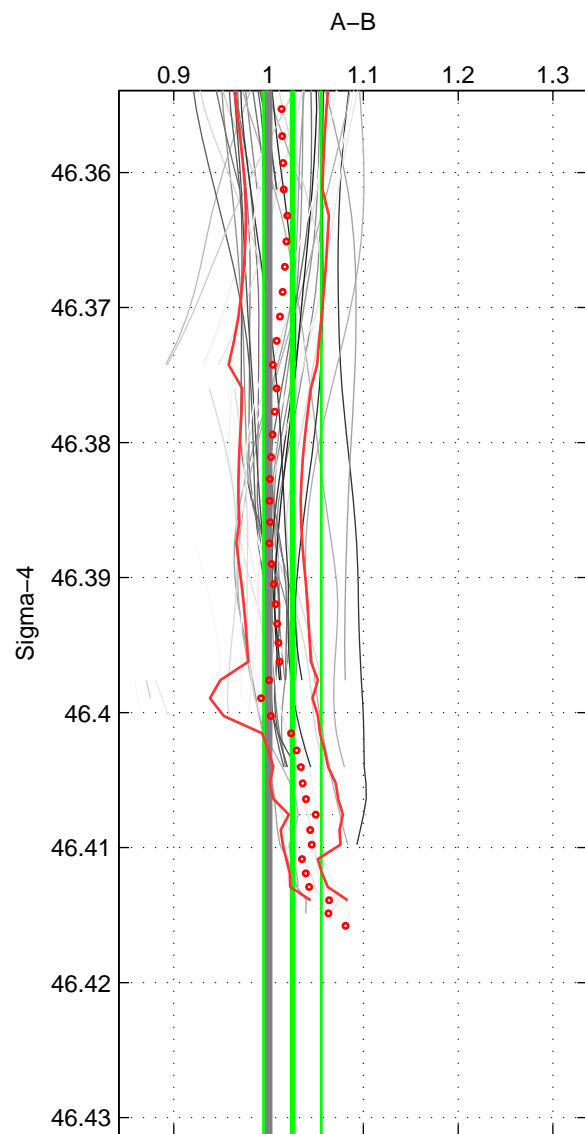

Cruise A (red). Date: Jul 1984 Cruisename: 1-06AQ19840719

Cruise B (blue). Date: May 2002 Cruisename: 108-77DN20020420

\*\*\* "Favourite" values are those of space 1.

	Offset	O.StDev	Ratio	R.Stdev	Rating
SIGMA:	0.258	0.323	1.025	0.030	4
THETA:	0.255	0.387	1.025	0.037	3
DEPTH:	0.765	0.338	1.072	0.032	3
FAV.:	0.258	0.323	1.025	0.030	4

Profiles of A: 13  
 Profiles of B: 9  
 Diff profs: 48  
 WMoffset (A-B): 0.25756  
 WMoffset stdev: 0.32273  
 WMratio (A/B): 1.0252  
 WMratio stdev: 0.030432

Quality (1-5): 4

Profiles of A: 13  
 Profiles of B: 9  
 Diff profs: 44  
 WMoffset (A-B): 0.25511  
 WMoffset stdev: 0.38749  
 WMratio (A/B): 1.0247  
 WMratio stdev: 0.037447

Quality (1-5): 3

Profiles of A: 13  
 Profiles of B: 9  
 Diff profs: 48  
 WMoffset (A-B): 0.76529  
 WMoffset stdev: 0.33848  
 WMratio (A/B): 1.0725  
 WMratio stdev: 0.031958

Quality (1-5): 3