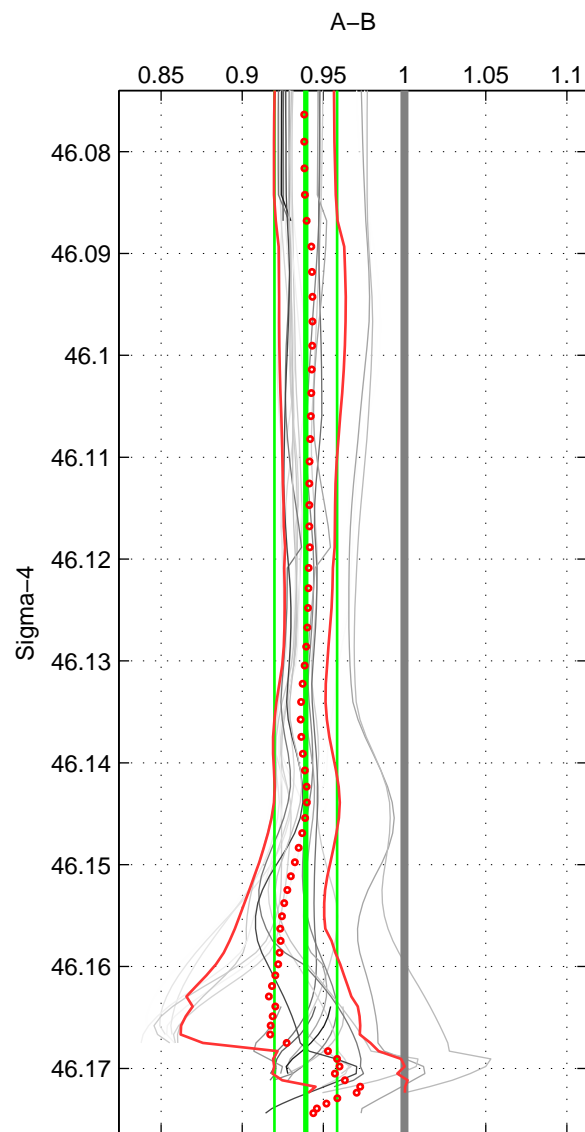

Cruise A (red). Date: Apr 1996 Cruisename: 123-06AQ19960317

Cruise B (blue). Date: Apr 1995 Cruisename: 320-74JC19950320

\*\*\* "Favourite" values are means of spaces 1 2 3.

	Offset	O.StDev	Ratio	R.Stdev	Rating
SIGMA:	-7.662	2.526	0.939	0.019	5
THETA:	-7.718	2.422	0.939	0.018	5
DEPTH:	-7.560	2.607	0.940	0.020	5
FAV.:	-7.647	2.518	0.939	0.019	5

Profiles of A: 9  
 Profiles of B: 7  
 Diff profs : 24  
 WMoffset (A-B): -7.6623  
 WMoffset stdev: 2.5261  
 WMratio (A/B): 0.93922  
 WMratio stdev: 0.019314

Quality (1-5): 5

Profiles of A: 9  
 Profiles of B: 7  
 Diff profs : 24  
 WMoffset (A-B): -7.7181  
 WMoffset stdev: 2.4215  
 WMratio (A/B): 0.93878  
 WMratio stdev: 0.018478

Quality (1-5): 5

Profiles of A: 9  
 Profiles of B: 7  
 Diff profs : 24  
 WMoffset (A-B): -7.5599  
 WMoffset stdev: 2.6067  
 WMratio (A/B): 0.94008  
 WMratio stdev: 0.020034

Quality (1-5): 5