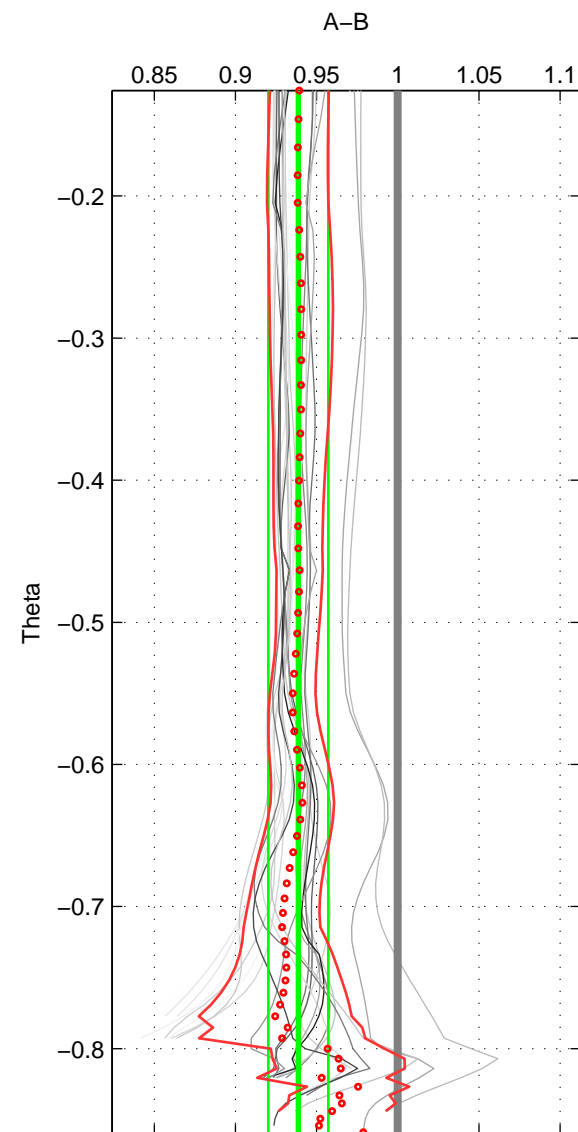

Cruise A (red). Date: Apr 1996 Cruisename: 123-06AQ19960317

Cruise B (blue). Date: Apr 1995 Cruisename: 320-74JC19950320

\*\*\* "Favourite" values are means of spaces 1 2 3.

	Offset	O.StDev	Ratio	R.Stdev	Rating
SIGMA:	-7.662	2.526	0.939	0.019	5
THETA:	-7.718	2.422	0.939	0.018	5
DEPTH:	-7.560	2.607	0.940	0.020	5
FAV.:	-7.647	2.518	0.939	0.019	5

Profiles of A: 9  
 Profiles of B: 7  
 Diff profs : 24  
 WMoffset (A-B): -7.6623  
 WMoffset stdev: 2.5261  
 WMratio (A/B): 0.93922  
 WMratio stdev: 0.019314

Quality (1-5): 5

Profiles of A: 9  
 Profiles of B: 7  
 Diff profs : 24  
 WMoffset (A-B): -7.7181  
 WMoffset stdev: 2.4215  
 WMratio (A/B): 0.93878  
 WMratio stdev: 0.018478

Quality (1-5): 5

Profiles of A: 9  
 Profiles of B: 7  
 Diff profs : 24  
 WMoffset (A-B): -7.5599  
 WMoffset stdev: 2.6067  
 WMratio (A/B): 0.94008  
 WMratio stdev: 0.020034

Quality (1-5): 5