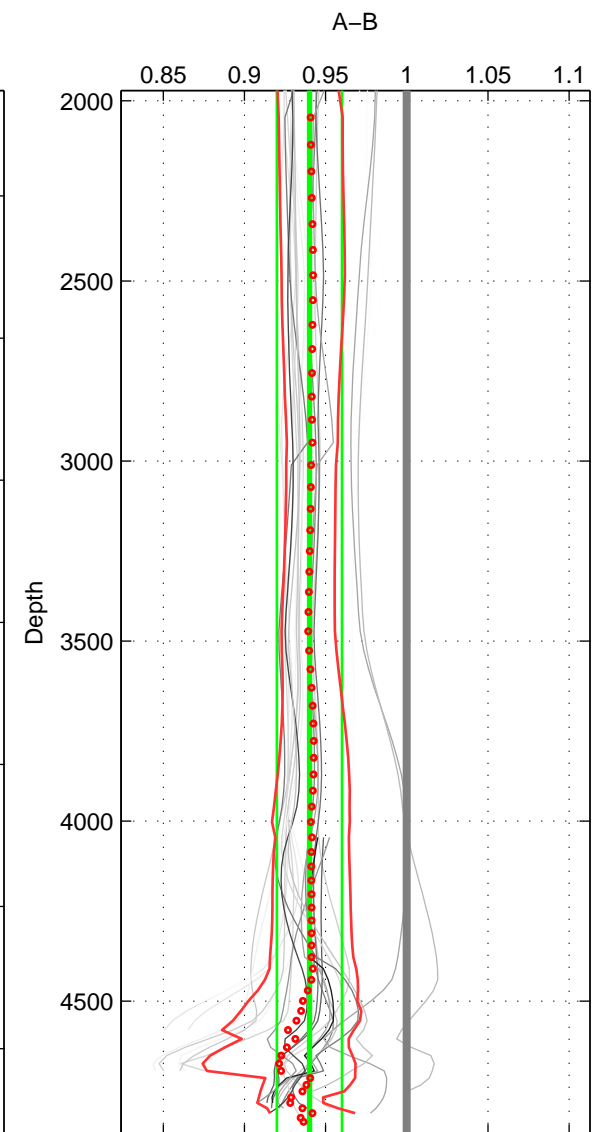

Cruise A (red). Date: Apr 1996 Cruisename: 123-06AQ19960317

Cruise B (blue). Date: Apr 1995 Cruisename: 320-74JC19950320

\*\*\* "Favourite" values are means of spaces 1 2 3.

	Offset	O.StDev	Ratio	R.Stdev	Rating
SIGMA:	-7.662	2.526	0.939	0.019	5
THETA:	-7.718	2.422	0.939	0.018	5
DEPTH:	-7.560	2.607	0.940	0.020	5
FAV.:	-7.647	2.518	0.939	0.019	5

Profiles of A: 9  
 Profiles of B: 7  
 Diff profs : 24  
 WMoffset (A-B): -7.6623  
 WMoffset stdev: 2.5261  
 WMratio (A/B): 0.93922  
 WMratio stdev: 0.019314

Quality (1-5): 5

Profiles of A: 9  
 Profiles of B: 7  
 Diff profs : 24  
 WMoffset (A-B): -7.7181  
 WMoffset stdev: 2.4215  
 WMratio (A/B): 0.93878  
 WMratio stdev: 0.018478

Quality (1-5): 5

Profiles of A: 9  
 Profiles of B: 7  
 Diff profs : 24  
 WMoffset (A-B): -7.5599  
 WMoffset stdev: 2.6067  
 WMratio (A/B): 0.94008  
 WMratio stdev: 0.020034

Quality (1-5): 5