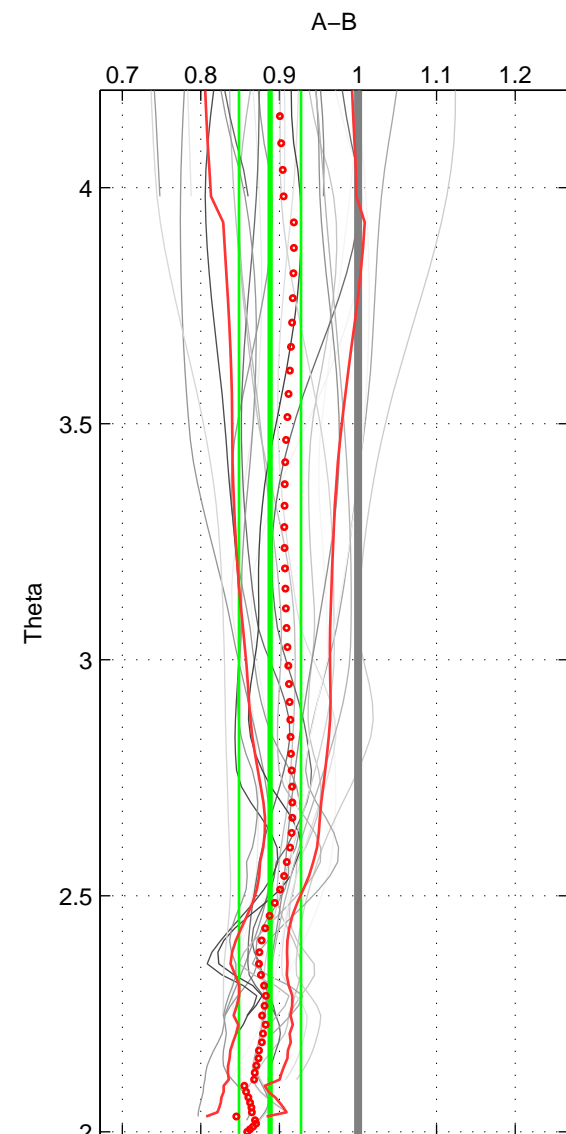

Cruise A (red). Date: Jan 1997 Cruisename: 151-06MT19970107

Cruise B (blue). Date: Jul 1981 Cruisename: 220-316N19810401

\*\*\* "Favourite" values are those of space 2.

	Offset	O.StDev	Ratio	R.Stdev	Rating
SIGMA:	-3.440	0.937	0.899	0.026	4
THETA:	-4.096	1.630	0.888	0.039	5
DEPTH:	-3.377	1.375	0.900	0.039	4
FAV.:	-4.096	1.630	0.888	0.039	5

Profiles of A: 8  
 Profiles of B: 4  
 Diff profs: 23  
 WMoffset (A-B): -3.4403  
 WMoffset stdev: 0.93744  
 WMratio (A/B): 0.89939  
 WMratio stdev: 0.026001

Quality (1-5): 4

Profiles of A: 8  
 Profiles of B: 5  
 Diff profs: 26  
 WMoffset (A-B): -4.0963  
 WMoffset stdev: 1.63  
 WMratio (A/B): 0.88798  
 WMratio stdev: 0.039492

Quality (1-5): 5

Profiles of A: 8  
 Profiles of B: 4  
 Diff profs: 23  
 WMoffset (A-B): -3.3769  
 WMoffset stdev: 1.3752  
 WMratio (A/B): 0.8997  
 WMratio stdev: 0.038678

Quality (1-5): 4