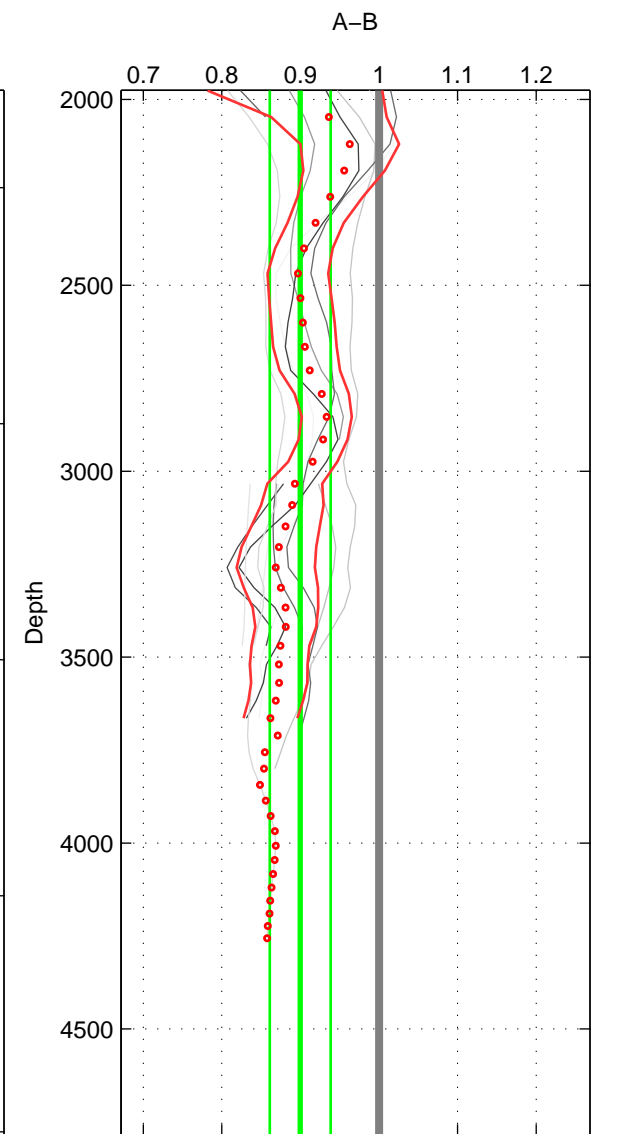

Cruise A (red). Date: Jan 1997 Cruisename: 151-06MT19970107

Cruise B (blue). Date: Jul 1981 Cruisename: 220-316N19810401

\*\*\* "Favourite" values are those of space 2.

	Offset	O.StDev	Ratio	R.Stdev	Rating
SIGMA:	-3.440	0.937	0.899	0.026	4
THETA:	-4.096	1.630	0.888	0.039	5
DEPTH:	-3.377	1.375	0.900	0.039	4
FAV.:	-4.096	1.630	0.888	0.039	5

Profiles of A: 8  
 Profiles of B: 4  
 Diff profs: 23  
 WMoffset (A-B): -3.4403  
 WMoffset stdev: 0.93744  
 WMratio (A/B): 0.89939  
 WMratio stdev: 0.026001

Quality (1-5): 4

Profiles of A: 8  
 Profiles of B: 5  
 Diff profs: 26  
 WMoffset (A-B): -4.0963  
 WMoffset stdev: 1.63  
 WMratio (A/B): 0.88798  
 WMratio stdev: 0.039492

Quality (1-5): 5

Profiles of A: 8  
 Profiles of B: 4  
 Diff profs: 23  
 WMoffset (A-B): -3.3769  
 WMoffset stdev: 1.3752  
 WMratio (A/B): 0.8997  
 WMratio stdev: 0.038678

Quality (1-5): 4