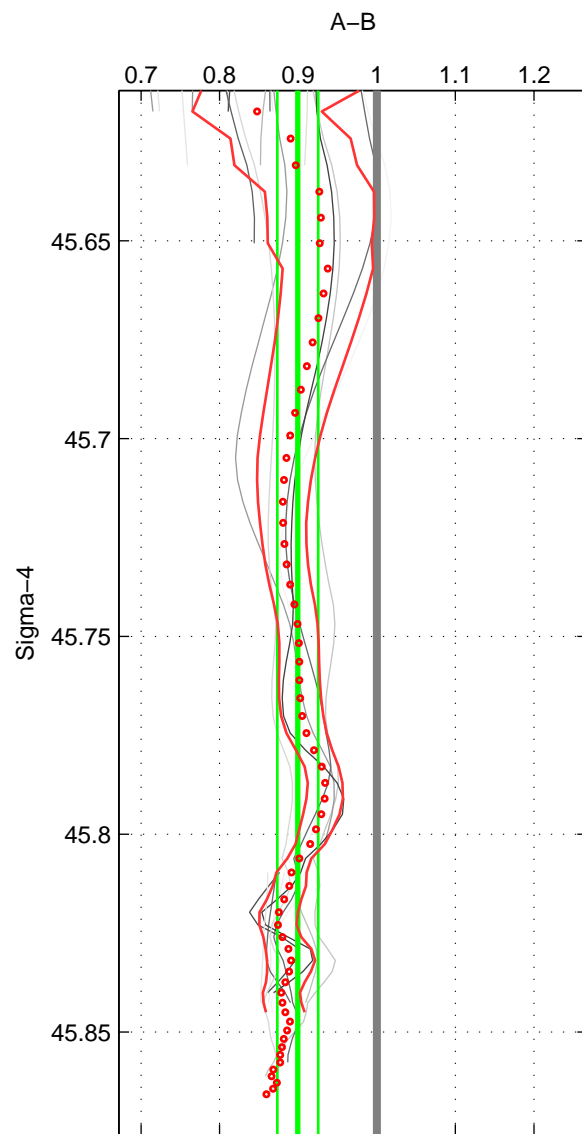

Cruise A (red). Date: Jan 1997 Cruisename: 151-06MT19970107

Cruise B (blue). Date: Jul 1981 Cruisename: 220-316N19810401

\*\*\* "Favourite" values are those of space 2.

	Offset	O.StDev	Ratio	R.Stdev	Rating
SIGMA:	-3.440	0.937	0.899	0.026	4
THETA:	-4.096	1.630	0.888	0.039	5
DEPTH:	-3.377	1.375	0.900	0.039	4
FAV.:	-4.096	1.630	0.888	0.039	5

Profiles of A: 8  
 Profiles of B: 4  
 Diff profs: 23  
 WMoffset (A-B): -3.4403  
 WMoffset stdev: 0.93744  
 WMratio (A/B): 0.89939  
 WMratio stdev: 0.026001

Quality (1-5): 4

Profiles of A: 8  
 Profiles of B: 5  
 Diff profs: 26  
 WMoffset (A-B): -4.0963  
 WMoffset stdev: 1.63  
 WMratio (A/B): 0.88798  
 WMratio stdev: 0.039492

Quality (1-5): 5

Profiles of A: 8  
 Profiles of B: 4  
 Diff profs: 23  
 WMoffset (A-B): -3.3769  
 WMoffset stdev: 1.3752  
 WMratio (A/B): 0.8997  
 WMratio stdev: 0.038678

Quality (1-5): 4