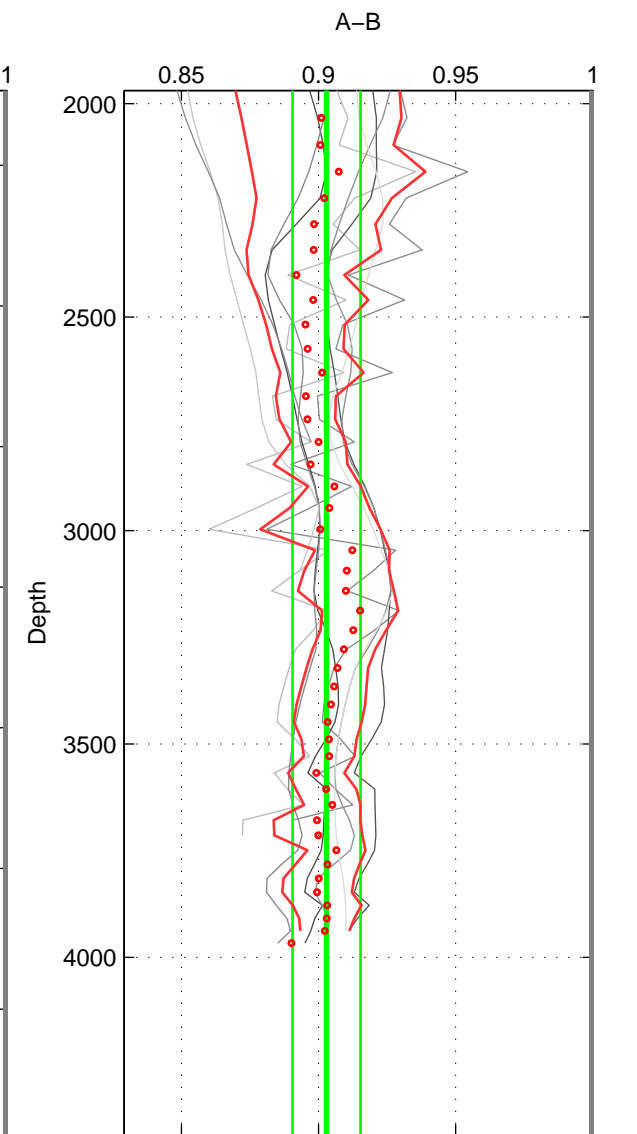

Cruise A (red). Date: Jul 1987 Cruisename: 2-06AQ19870704

Cruise B (blue). Date: Aug 1994 Cruisename: 32-18SN19940724

\*\*\* "Favourite" values are means of spaces 1 2 3.

	Offset	O.StDev	Ratio	R.Stdev	Rating
SIGMA:	-1.279	0.207	0.898	0.016	3
THETA:	-1.231	0.245	0.900	0.019	3
DEPTH:	-1.248	0.172	0.903	0.012	3
FAV. :	-1.253	0.208	0.900	0.016	3

Profiles of A: 9  
 Profiles of B: 2  
 Diff profs : 9  
 WMoffset (A-B): -1.2791  
 WMoffset stdev: 0.20689  
 WMratio (A/B): 0.89782  
 WMratio stdev: 0.015524

Quality (1-5): 3

Profiles of A: 9  
 Profiles of B: 2  
 Diff profs : 9  
 WMoffset (A-B): -1.2306  
 WMoffset stdev: 0.24479  
 WMratio (A/B): 0.90017  
 WMratio stdev: 0.018957

Quality (1-5): 3

Profiles of A: 9  
 Profiles of B: 2  
 Diff profs : 9  
 WMoffset (A-B): -1.2482  
 WMoffset stdev: 0.17224  
 WMratio (A/B): 0.90291  
 WMratio stdev: 0.012392

Quality (1-5): 3