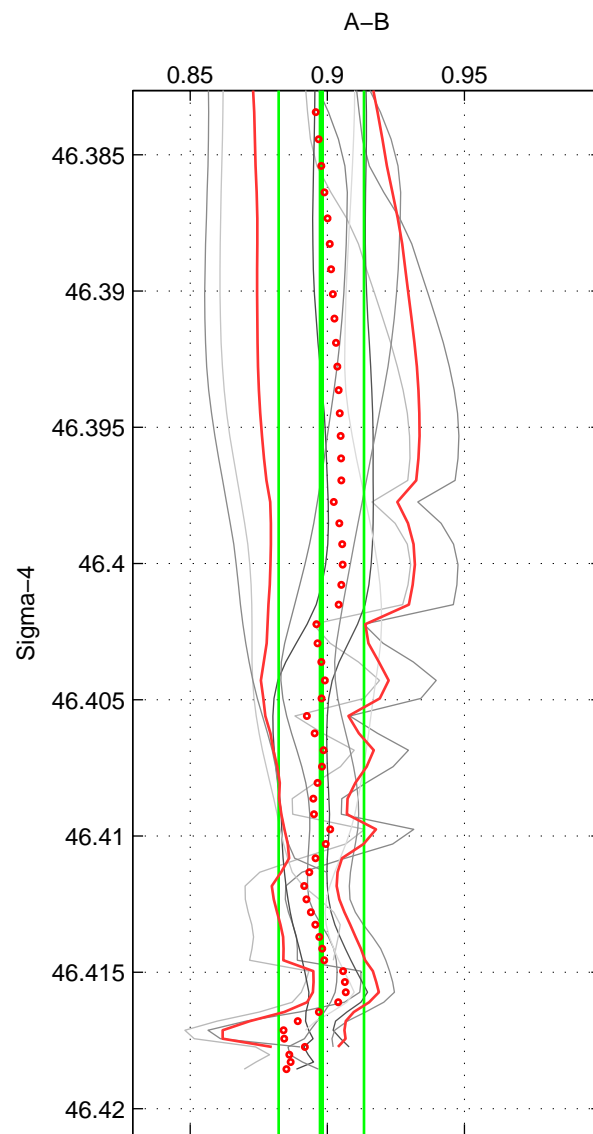

Cruise A (red). Date: Jul 1987 Cruisename: 2-06AQ19870704

Cruise B (blue). Date: Aug 1994 Cruisename: 32-18SN19940724

\*\*\* "Favourite" values are means of spaces 1 2 3.

	Offset	O.StDev	Ratio	R.Stdev	Rating
SIGMA:	-1.279	0.207	0.898	0.016	3
THETA:	-1.231	0.245	0.900	0.019	3
DEPTH:	-1.248	0.172	0.903	0.012	3
FAV. :	-1.253	0.208	0.900	0.016	3

Profiles of A: 9  
 Profiles of B: 2  
 Diff profs : 9  
 WMoffset (A-B): -1.2791  
 WMoffset stdev: 0.20689  
 WMratio (A/B): 0.89782  
 WMratio stdev: 0.015524

Quality (1-5): 3

Profiles of A: 9  
 Profiles of B: 2  
 Diff profs : 9  
 WMoffset (A-B): -1.2306  
 WMoffset stdev: 0.24479  
 WMratio (A/B): 0.90017  
 WMratio stdev: 0.018957

Quality (1-5): 3

Profiles of A: 9  
 Profiles of B: 2  
 Diff profs : 9  
 WMoffset (A-B): -1.2482  
 WMoffset stdev: 0.17224  
 WMratio (A/B): 0.90291  
 WMratio stdev: 0.012392

Quality (1-5): 3