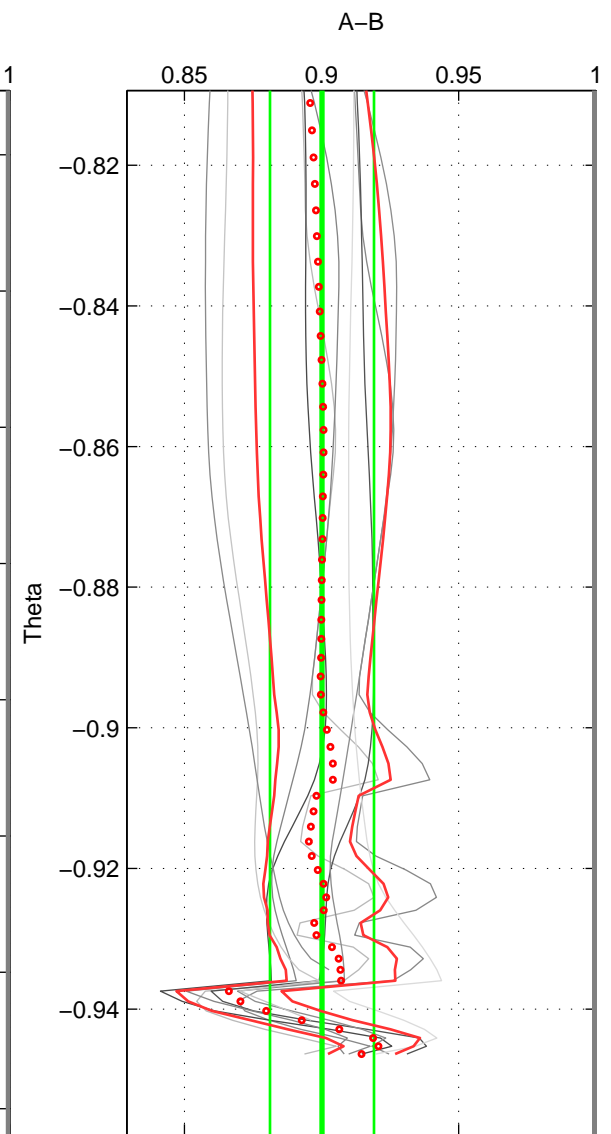

Cruise A (red). Date: Jul 1987 Cruisename: 2-06AQ19870704

Cruise B (blue). Date: Aug 1994 Cruisename: 32-18SN19940724

\*\*\* "Favourite" values are means of spaces 1 2 3.

	Offset	O.StDev	Ratio	R.Stdev	Rating
SIGMA:	-1.279	0.207	0.898	0.016	3
THETA:	-1.231	0.245	0.900	0.019	3
DEPTH:	-1.248	0.172	0.903	0.012	3
FAV. :	-1.253	0.208	0.900	0.016	3

Profiles of A: 9  
 Profiles of B: 2  
 Diff profs : 9  
 WMoffset (A-B): -1.2791  
 WMoffset stdev: 0.20689  
 WMratio (A/B): 0.89782  
 WMratio stdev: 0.015524

Quality (1-5): 3

Profiles of A: 9  
 Profiles of B: 2  
 Diff profs : 9  
 WMoffset (A-B): -1.2306  
 WMoffset stdev: 0.24479  
 WMratio (A/B): 0.90017  
 WMratio stdev: 0.018957

Quality (1-5): 3

Profiles of A: 9  
 Profiles of B: 2  
 Diff profs : 9  
 WMoffset (A-B): -1.2482  
 WMoffset stdev: 0.17224  
 WMratio (A/B): 0.90291  
 WMratio stdev: 0.012392

Quality (1-5): 3