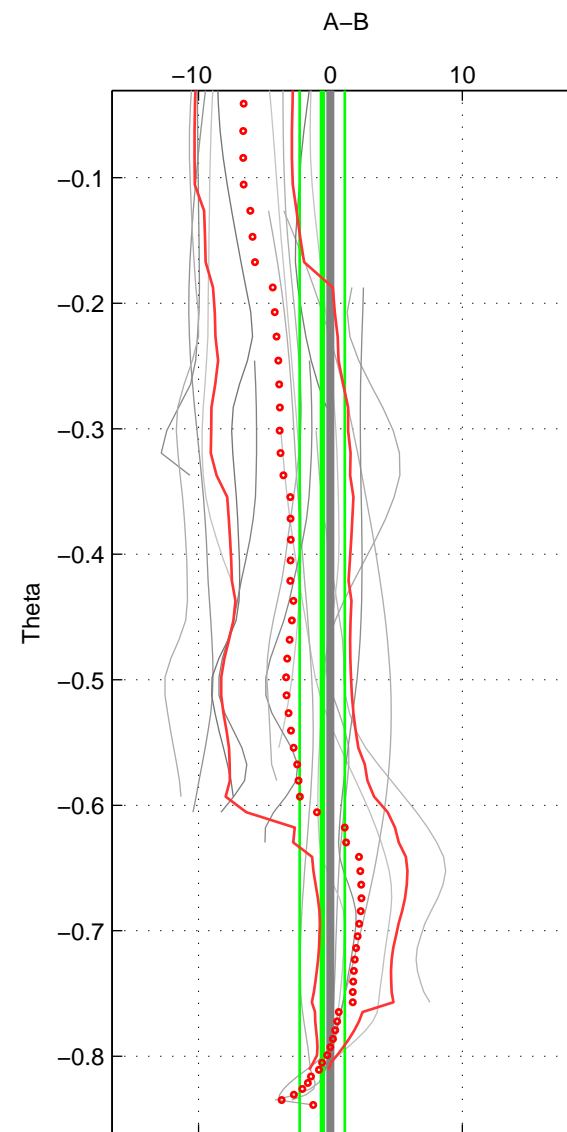

Cruise A (red). Date: Sep 1986 Cruisename: 117-06AQ19860627

Cruise B (blue). Date: Dec 1983 Cruisename: 222-316N19831007

\*\*\* "Favourite" values are those of space 2.

	Offset	O.StDev	Ratio	R.Stdev	Rating
SIGMA:	-7.054	4.473	0.997	0.002	4
THETA:	-0.610	1.711	1.000	0.001	5
DEPTH:	-6.412	2.962	0.997	0.001	4
FAV.:	-0.610	1.711	1.000	0.001	5

Profiles of A: 18  
 Profiles of B: 6  
 Diff profs: 15  
 WMoffset (A-B): -7.0536  
 WMoffset stdev: 4.4731  
 WMratio (A/B): 0.99687  
 WMratio stdev: 0.0019861

Quality (1-5): 4

Profiles of A: 18  
 Profiles of B: 6  
 Diff profs: 17  
 WMoffset (A-B): -0.60979  
 WMoffset stdev: 1.7115  
 WMratio (A/B): 0.99973  
 WMratio stdev: 0.00076552

Quality (1-5): 5

Profiles of A: 19  
 Profiles of B: 6  
 Diff profs: 15  
 WMoffset (A-B): -6.4123  
 WMoffset stdev: 2.9625  
 WMratio (A/B): 0.99714  
 WMratio stdev: 0.0013186

Quality (1-5): 4