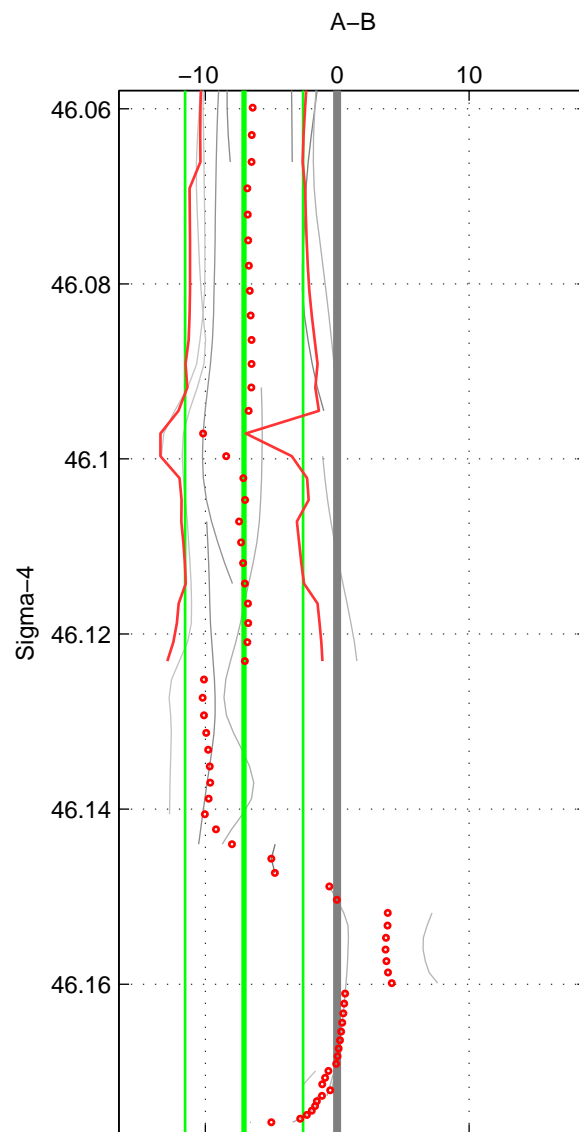

Cruise A (red). Date: Sep 1986 Cruisename: 117-06AQ19860627

Cruise B (blue). Date: Dec 1983 Cruisename: 222-316N19831007

\*\*\* "Favourite" values are those of space 2.

	Offset	O.StDev	Ratio	R.Stdev	Rating
SIGMA:	-7.054	4.473	0.997	0.002	4
THETA:	-0.610	1.711	1.000	0.001	5
DEPTH:	-6.412	2.962	0.997	0.001	4
FAV.:	-0.610	1.711	1.000	0.001	5

Profiles of A: 18  
 Profiles of B: 6  
 Diff profs: 15  
 WMoffset (A-B): -7.0536  
 WMoffset stdev: 4.4731  
 WMratio (A/B): 0.99687  
 WMratio stdev: 0.0019861

Quality (1-5): 4

Profiles of A: 18  
 Profiles of B: 6  
 Diff profs: 17  
 WMoffset (A-B): -0.60979  
 WMoffset stdev: 1.7115  
 WMratio (A/B): 0.99973  
 WMratio stdev: 0.00076552

Quality (1-5): 5

Profiles of A: 19  
 Profiles of B: 6  
 Diff profs: 15  
 WMoffset (A-B): -6.4123  
 WMoffset stdev: 2.9625  
 WMratio (A/B): 0.99714  
 WMratio stdev: 0.0013186

Quality (1-5): 4