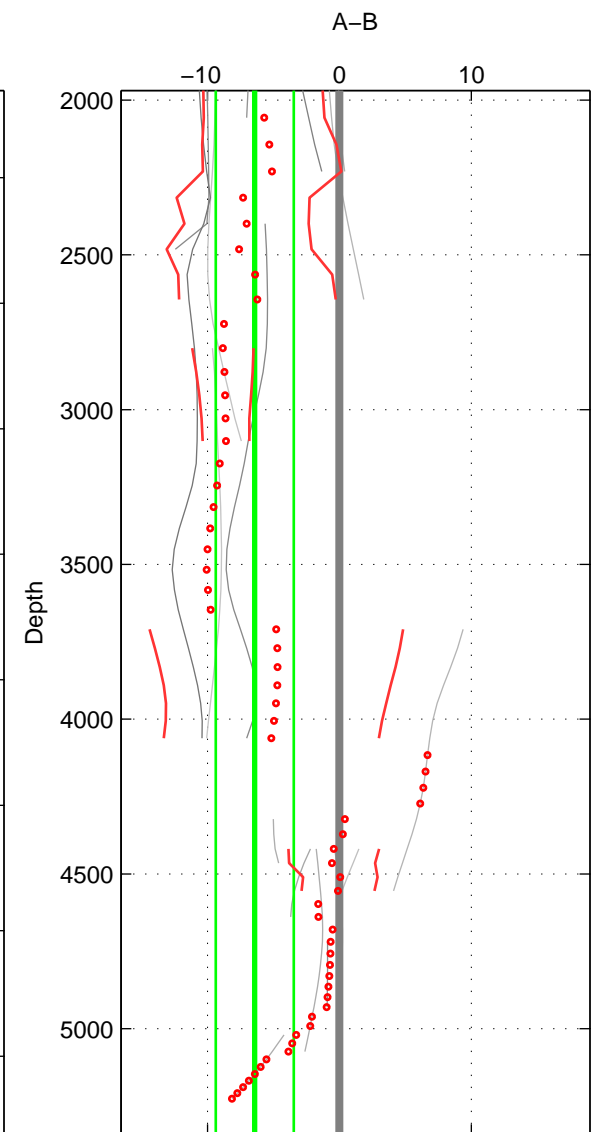

Cruise A (red). Date: Sep 1986 Cruisename: 117-06AQ19860627

Cruise B (blue). Date: Dec 1983 Cruisename: 222-316N19831007

\*\*\* "Favourite" values are those of space 2.

	Offset	O.StDev	Ratio	R.Stdev	Rating
SIGMA:	-7.054	4.473	0.997	0.002	4
THETA:	-0.610	1.711	1.000	0.001	5
DEPTH:	-6.412	2.962	0.997	0.001	4
FAV.:	-0.610	1.711	1.000	0.001	5

Profiles of A: 18  
 Profiles of B: 6  
 Diff profs: 15  
 WMoffset (A-B): -7.0536  
 WMoffset stdev: 4.4731  
 WMratio (A/B): 0.99687  
 WMratio stdev: 0.0019861

Quality (1-5): 4

Profiles of A: 18  
 Profiles of B: 6  
 Diff profs: 17  
 WMoffset (A-B): -0.60979  
 WMoffset stdev: 1.7115  
 WMratio (A/B): 0.99973  
 WMratio stdev: 0.00076552

Quality (1-5): 5

Profiles of A: 19  
 Profiles of B: 6  
 Diff profs: 15  
 WMoffset (A-B): -6.4123  
 WMoffset stdev: 2.9625  
 WMratio (A/B): 0.99714  
 WMratio stdev: 0.0013186

Quality (1-5): 4