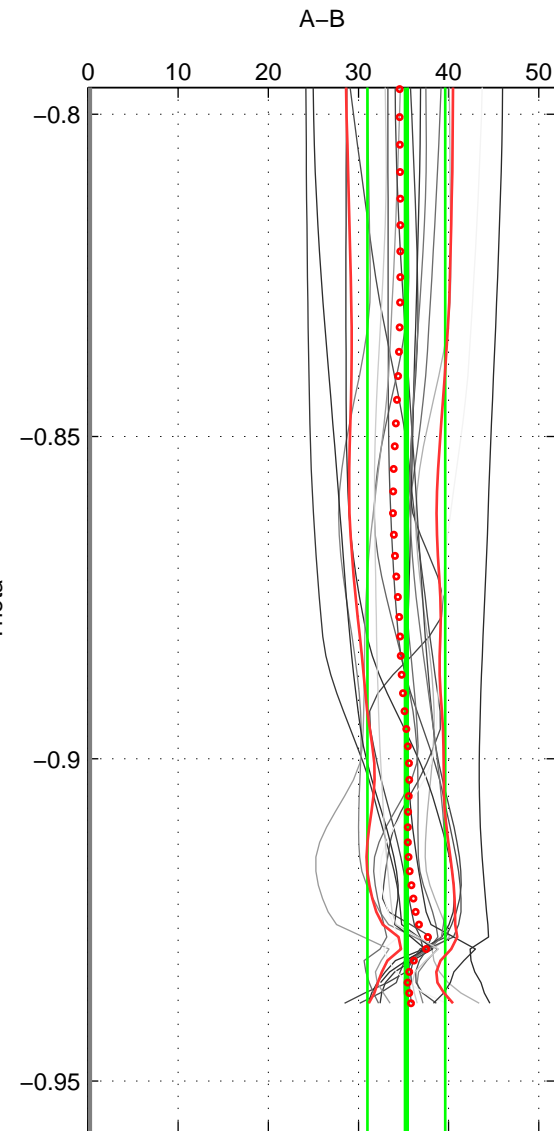

Cruise A (red). Date: Jul 1987 Cruisename: 2-06AQ19870704

Cruise B (blue). Date: Aug 2007 Cruisename: 6-06AQ20070728

*** "Favourite" values are means of spaces 1 2 3.

	Offset	O.StDev	Ratio	R.Stdev	Rating
SIGMA:	34.517	3.549	1.016	0.002	5
THETA:	35.316	4.318	1.016	0.002	5
DEPTH:	39.890	1.648	1.019	0.001	5
FAV.:	36.575	3.171	1.017	0.001	5

Profiles of A: 9
 Profiles of B: 3
 Diff profs : 17
 WMoffset (A-B): 34.5174
 WMoffset stdev: 3.5488
 WMratio (A/B): 1.016
 WMratio stdev: 0.0016571

Quality (1-5): 5

Profiles of A: 9
 Profiles of B: 3
 Diff profs : 17
 WMoffset (A-B): 35.3163
 WMoffset stdev: 4.3176
 WMratio (A/B): 1.0164
 WMratio stdev: 0.0020199

Quality (1-5): 5

Profiles of A: 9
 Profiles of B: 3
 Diff profs : 17
 WMoffset (A-B): 39.89
 WMoffset stdev: 1.6479
 WMratio (A/B): 1.0185
 WMratio stdev: 0.00076799

Quality (1-5): 5