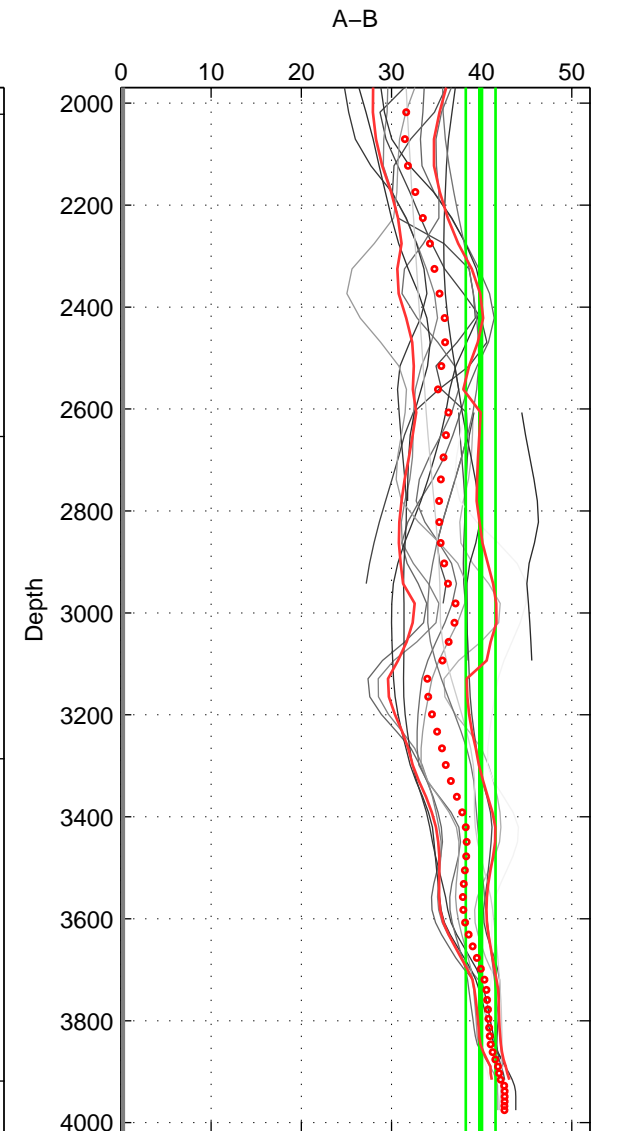

Cruise A (red). Date: Jul 1987 Cruisename: 2-06AQ19870704

Cruise B (blue). Date: Aug 2007 Cruisename: 6-06AQ20070728

*** "Favourite" values are means of spaces 1 2 3.

	Offset	O.StDev	Ratio	R.Stdev	Rating
SIGMA:	34.517	3.549	1.016	0.002	5
THETA:	35.316	4.318	1.016	0.002	5
DEPTH:	39.890	1.648	1.019	0.001	5
FAV.:	36.575	3.171	1.017	0.001	5

Profiles of A: 9
 Profiles of B: 3
 Diff profs : 17
 WMoffset (A-B): 34.5174
 WMoffset stdev: 3.5488
 WMratio (A/B): 1.016
 WMratio stdev: 0.0016571

Quality (1-5): 5

Profiles of A: 9
 Profiles of B: 3
 Diff profs : 17
 WMoffset (A-B): 35.3163
 WMoffset stdev: 4.3176
 WMratio (A/B): 1.0164
 WMratio stdev: 0.0020199

Quality (1-5): 5

Profiles of A: 9
 Profiles of B: 3
 Diff profs : 17
 WMoffset (A-B): 39.89
 WMoffset stdev: 1.6479
 WMratio (A/B): 1.0185
 WMratio stdev: 0.00076799

Quality (1-5): 5