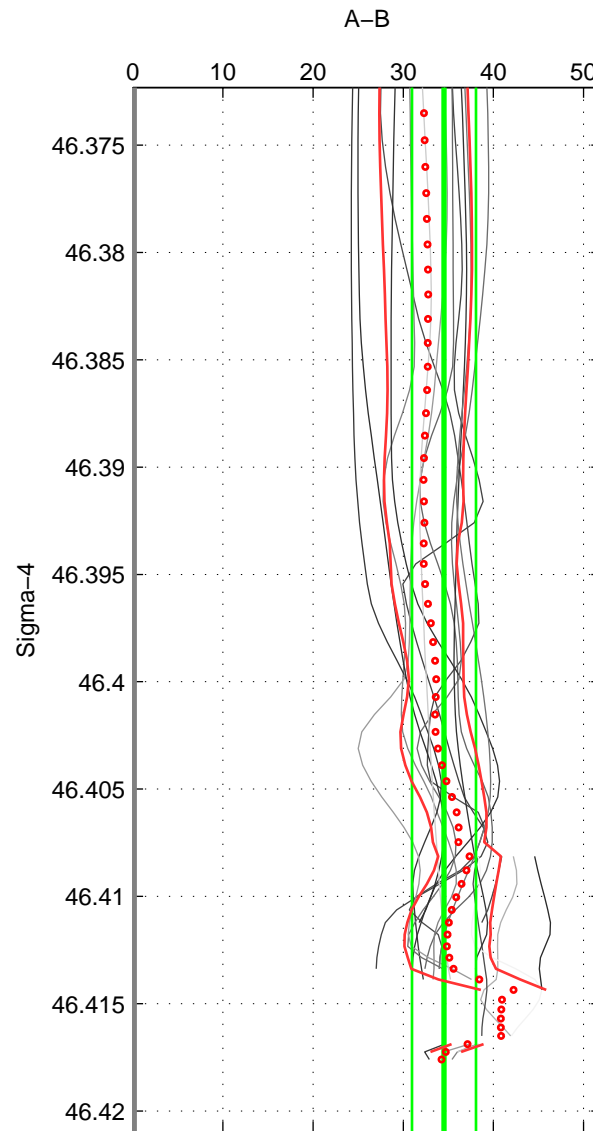

Cruise A (red). Date: Jul 1987 Cruisename: 2-06AQ19870704

Cruise B (blue). Date: Aug 2007 Cruisename: 6-06AQ20070728

*** "Favourite" values are means of spaces 1 2 3.

	Offset	O.StDev	Ratio	R.Stdev	Rating
SIGMA:	34.517	3.549	1.016	0.002	5
THETA:	35.316	4.318	1.016	0.002	5
DEPTH:	39.890	1.648	1.019	0.001	5
FAV.:	36.575	3.171	1.017	0.001	5

Profiles of A: 9
 Profiles of B: 3
 Diff profs : 17
 WMoffset (A-B): 34.5174
 WMoffset stdev: 3.5488
 WMratio (A/B): 1.016
 WMratio stdev: 0.0016571

Quality (1-5): 5

Profiles of A: 9
 Profiles of B: 3
 Diff profs : 17
 WMoffset (A-B): 35.3163
 WMoffset stdev: 4.3176
 WMratio (A/B): 1.0164
 WMratio stdev: 0.0020199

Quality (1-5): 5

Profiles of A: 9
 Profiles of B: 3
 Diff profs : 17
 WMoffset (A-B): 39.89
 WMoffset stdev: 1.6479
 WMratio (A/B): 1.0185
 WMratio stdev: 0.00076799

Quality (1-5): 5