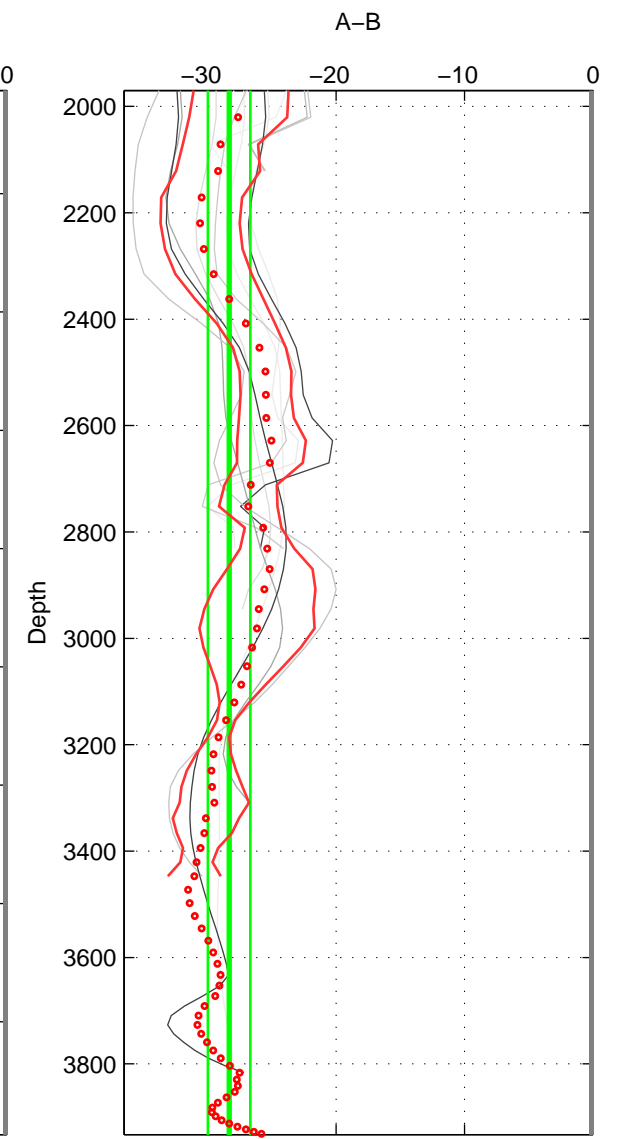

Cruise A (red). Date: Aug 1996 Cruisename: 5-06AQ19960712

Cruise B (blue). Date: Aug 1994 Cruisename: 32-18SN19940724

\*\*\* "Favourite" values are those of space 3.

	Offset	O.StDev	Ratio	R.Stdev	Rating
SIGMA:	-27.335	1.484	0.988	0.001	2
THETA:	-28.056	1.503	0.988	0.001	2
DEPTH:	-28.343	1.647	0.988	0.001	3
FAV.:	-28.343	1.647	0.988	0.001	3

Please note that statistics are bad.

Profiles of A: 7  
 Profiles of B: 3  
 Diff profs : 12  
 WMoffset (A-B): -27.3348  
 WMoffset stdev: 1.4842  
 WMratio (A/B): 0.98823  
 WMratio stdev: 0.0006307

Quality (1-5): 2

Please note that statistics are bad.

Profiles of A: 7  
 Profiles of B: 3  
 Diff profs : 12  
 WMoffset (A-B): -28.0556  
 WMoffset stdev: 1.5034  
 WMratio (A/B): 0.98793  
 WMratio stdev: 0.0006435

Quality (1-5): 2

Profiles of A: 7  
 Profiles of B: 3  
 Diff profs : 13  
 WMoffset (A-B): -28.3426  
 WMoffset stdev: 1.6474  
 WMratio (A/B): 0.98781  
 WMratio stdev: 0.00070356

Quality (1-5): 3