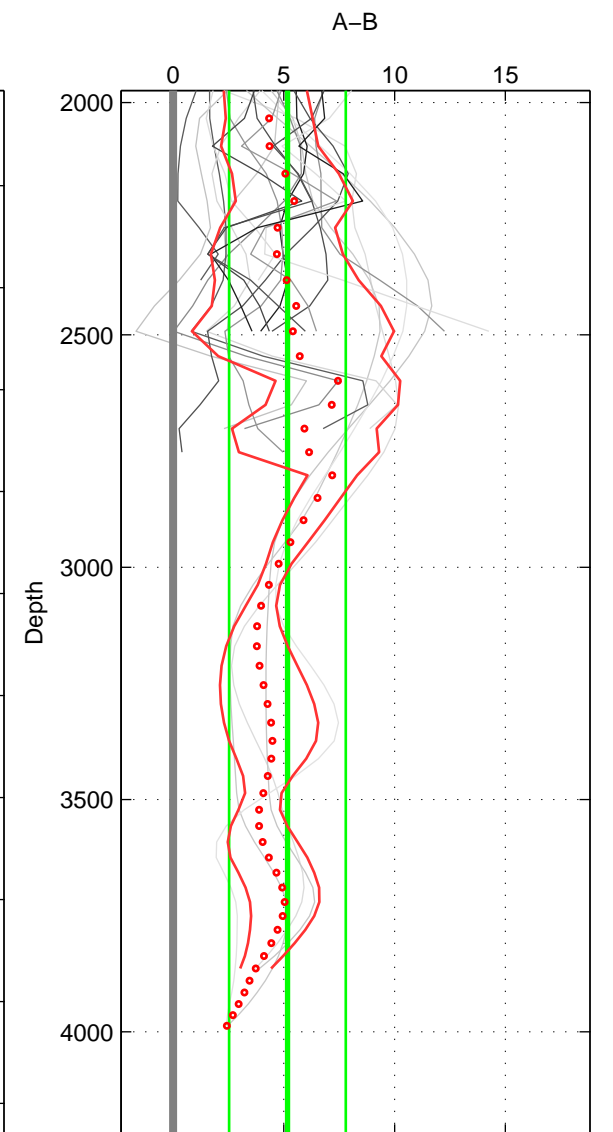

Cruise A (red). Date: Mar 2008 Cruisename: 129-06AQ20080210

Cruise B (blue). Date: Mar 2010 Cruisename: 256-33RO20100308

\*\*\* "Favourite" values are means of spaces 1 2.

	Offset	O.StDev	Ratio	R.Stdev	Rating
SIGMA:	4.852	1.748	1.002	0.001	5
THETA:	4.803	1.895	1.002	0.001	5
DEPTH:	5.165	2.634	1.002	0.001	4
FAV.:	4.828	1.822	1.002	0.001	5

Profiles of A: 4  
 Profiles of B: 13  
 Diff profs : 22  
 WMoffset (A-B): 4.8521  
 WMoffset stdev: 1.7481  
 WMratio (A/B): 1.0021  
 WMratio stdev: 0.00074359

Quality (1-5): 5

Profiles of A: 4  
 Profiles of B: 13  
 Diff profs : 22  
 WMoffset (A-B): 4.8032  
 WMoffset stdev: 1.8951  
 WMratio (A/B): 1.002  
 WMratio stdev: 0.00080548

Quality (1-5): 5

Profiles of A: 4  
 Profiles of B: 13  
 Diff profs : 22  
 WMoffset (A-B): 5.1651  
 WMoffset stdev: 2.6339  
 WMratio (A/B): 1.0022  
 WMratio stdev: 0.0011199

Quality (1-5): 4