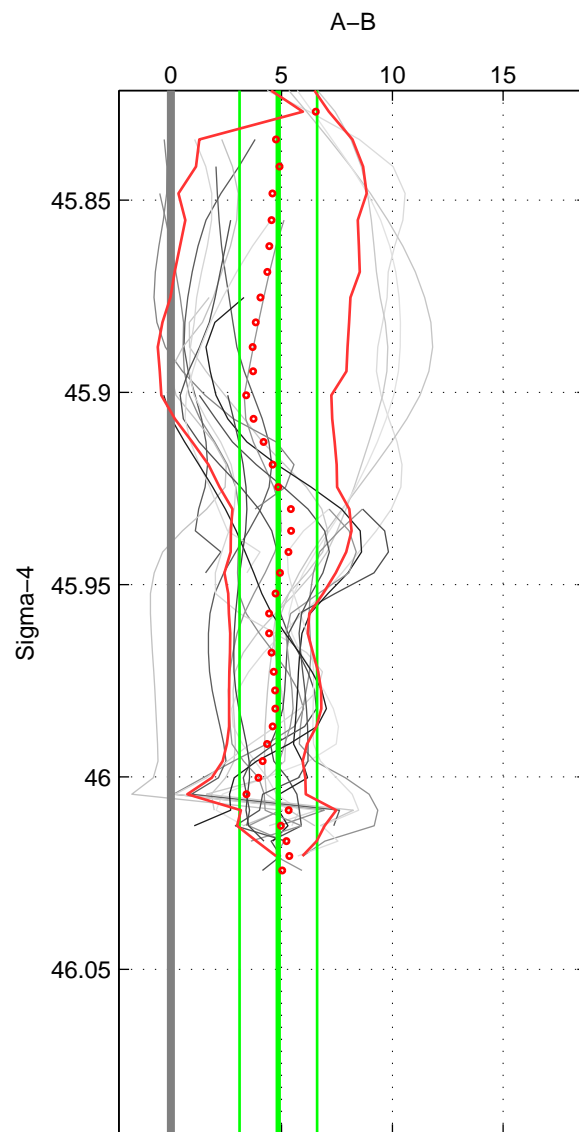

Cruise A (red). Date: Mar 2008 Cruisename: 129-06AQ20080210

Cruise B (blue). Date: Mar 2010 Cruisename: 256-33RO20100308

\*\*\* "Favourite" values are means of spaces 1 2.

	Offset	O.StDev	Ratio	R.Stdev	Rating
SIGMA:	4.852	1.748	1.002	0.001	5
THETA:	4.803	1.895	1.002	0.001	5
DEPTH:	5.165	2.634	1.002	0.001	4
FAV.:	4.828	1.822	1.002	0.001	5

Profiles of A: 4  
 Profiles of B: 13  
 Diff profs : 22  
 WMoffset (A-B): 4.8521  
 WMoffset stdev: 1.7481  
 WMratio (A/B): 1.0021  
 WMratio stdev: 0.00074359

Quality (1-5): 5

Profiles of A: 4  
 Profiles of B: 13  
 Diff profs : 22  
 WMoffset (A-B): 4.8032  
 WMoffset stdev: 1.8951  
 WMratio (A/B): 1.002  
 WMratio stdev: 0.00080548

Quality (1-5): 5

Profiles of A: 4  
 Profiles of B: 13  
 Diff profs : 22  
 WMoffset (A-B): 5.1651  
 WMoffset stdev: 2.6339  
 WMratio (A/B): 1.0022  
 WMratio stdev: 0.0011199

Quality (1-5): 4