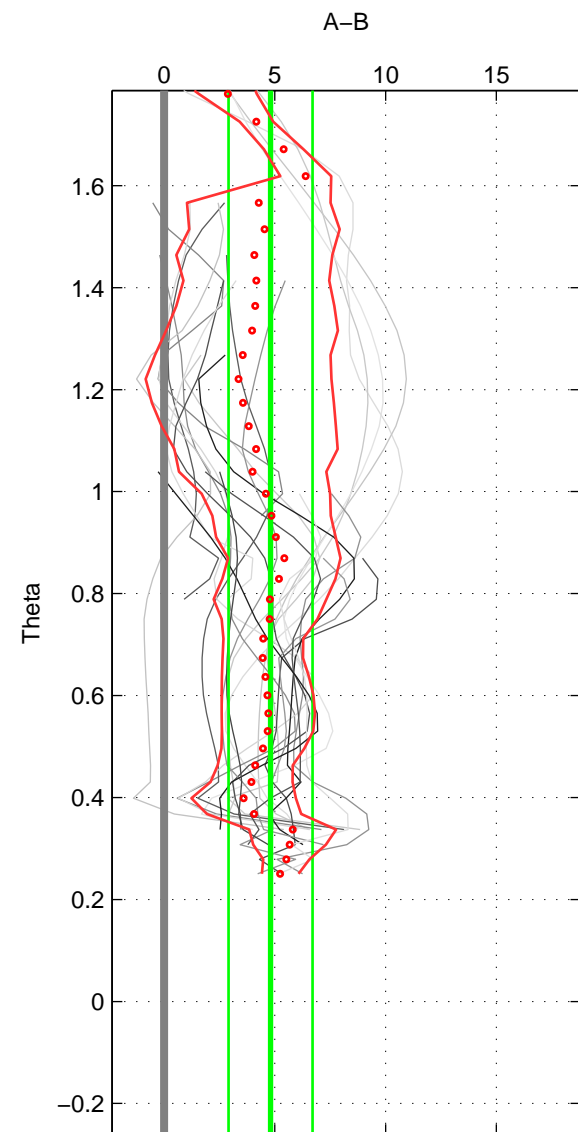

Cruise A (red). Date: Mar 2008 Cruisename: 129-06AQ20080210

Cruise B (blue). Date: Mar 2010 Cruisename: 256-33RO20100308

\*\*\* "Favourite" values are means of spaces 1 2.

	Offset	O.StDev	Ratio	R.Stdev	Rating
SIGMA:	4.852	1.748	1.002	0.001	5
THETA:	4.803	1.895	1.002	0.001	5
DEPTH:	5.165	2.634	1.002	0.001	4
FAV.:	4.828	1.822	1.002	0.001	5

Profiles of A: 4  
 Profiles of B: 13  
 Diff profs : 22  
 WMoffset (A-B): 4.8521  
 WMoffset stdev: 1.7481  
 WMratio (A/B): 1.0021  
 WMratio stdev: 0.00074359

Quality (1-5): 5

Profiles of A: 4  
 Profiles of B: 13  
 Diff profs : 22  
 WMoffset (A-B): 4.8032  
 WMoffset stdev: 1.8951  
 WMratio (A/B): 1.002  
 WMratio stdev: 0.00080548

Quality (1-5): 5

Profiles of A: 4  
 Profiles of B: 13  
 Diff profs : 22  
 WMoffset (A-B): 5.1651  
 WMoffset stdev: 2.6339  
 WMratio (A/B): 1.0022  
 WMratio stdev: 0.0011199

Quality (1-5): 4