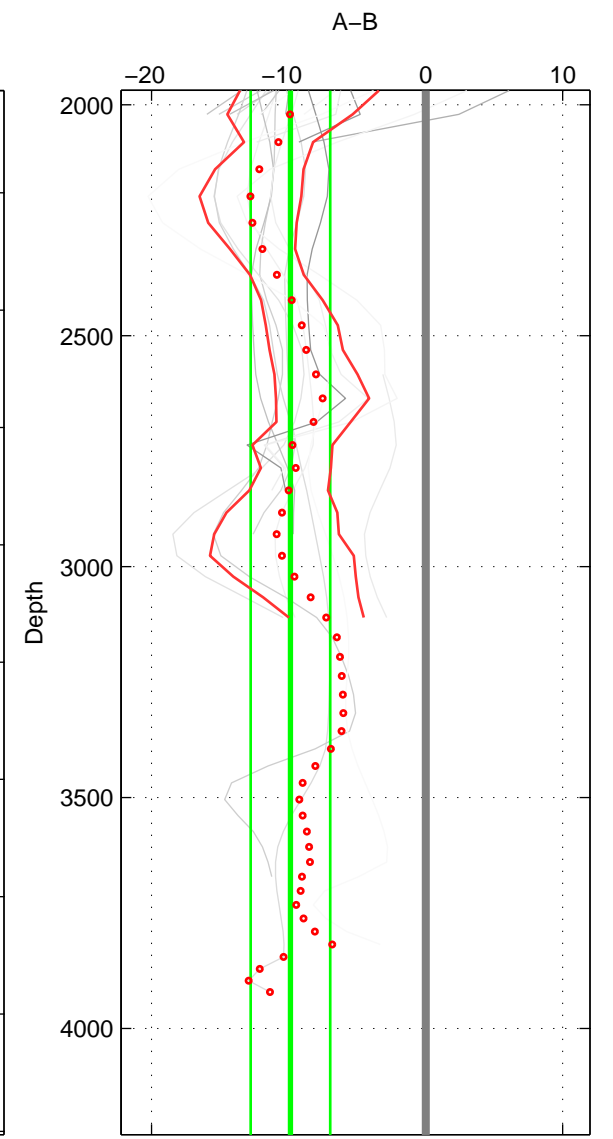

Cruise A (red). Date: Aug 1996 Cruisename: 5-06AQ19960712

Cruise B (blue). Date: Sep 2005 Cruisename: 110-77DN20050819

\*\*\* "Favourite" values are those of space 3.

	Offset	O.StDev	Ratio	R.Stdev	Rating
SIGMA:	-9.284	2.232	0.996	0.001	2
THETA:	-9.410	2.199	0.996	0.001	2
DEPTH:	-9.874	2.902	0.996	0.001	3
FAV. :	-9.874	2.902	0.996	0.001	3

Please note that statistics are bad.

Profiles of A: 8  
 Profiles of B: 4  
 Diff profs : 18  
 WMoffset (A-B): -9.2837  
 WMoffset stdev: 2.2317  
 WMratio (A/B): 0.99598  
 WMratio stdev: 0.00096702

Quality (1-5): 2

Please note that statistics are bad.

Profiles of A: 8  
 Profiles of B: 4  
 Diff profs : 12  
 WMoffset (A-B): -9.4099  
 WMoffset stdev: 2.1987  
 WMratio (A/B): 0.99592  
 WMratio stdev: 0.00095128

Quality (1-5): 2

Profiles of A: 8  
 Profiles of B: 4  
 Diff profs : 22  
 WMoffset (A-B): -9.8736  
 WMoffset stdev: 2.9021  
 WMratio (A/B): 0.99572  
 WMratio stdev: 0.001257

Quality (1-5): 3