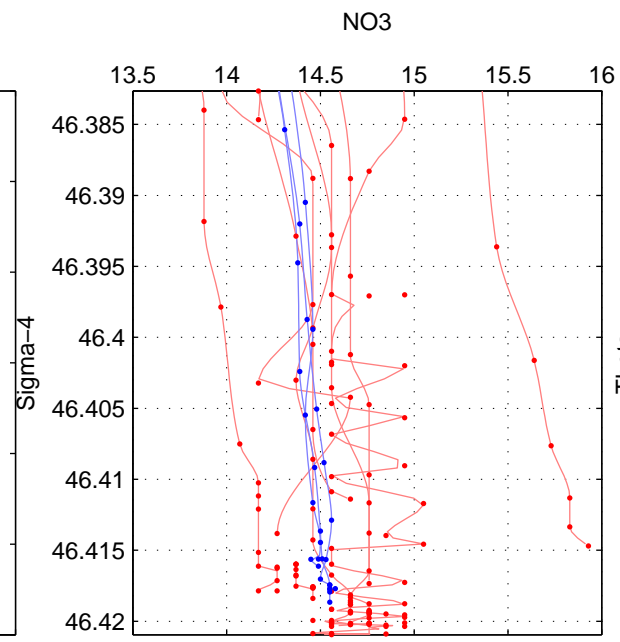

Cruise A (red). Date: Jul 1987 Cruisename: 2-06AQ19870704

Cruise B (blue). Date: Aug 1994 Cruisename: 32-18SN19940724

\*\*\* "Favourite" values are means of spaces 1 2 3.

	Offset	O.StDev	Ratio	R.Stdev	Rating
SIGMA:	0.122	0.101	1.008	0.007	5
THETA:	0.189	0.253	1.013	0.017	5
DEPTH:	0.150	0.065	1.010	0.004	5
FAV.:	0.154	0.139	1.011	0.010	5

Profiles of A: 9  
 Profiles of B: 3  
 Diff profs : 15  
 WMoffset (A-B): 0.12188  
 WMoffset stdev: 0.1005  
 WMratio (A/B): 1.0084  
 WMratio stdev: 0.0068944

Quality (1-5): 5

Profiles of A: 9  
 Profiles of B: 3  
 Diff profs : 15  
 WMoffset (A-B): 0.18896  
 WMoffset stdev: 0.25283  
 WMratio (A/B): 1.013  
 WMratio stdev: 0.017435

Quality (1-5): 5

Profiles of A: 9  
 Profiles of B: 3  
 Diff profs : 15  
 WMoffset (A-B): 0.15046  
 WMoffset stdev: 0.065072  
 WMratio (A/B): 1.0103  
 WMratio stdev: 0.0044705

Quality (1-5): 5