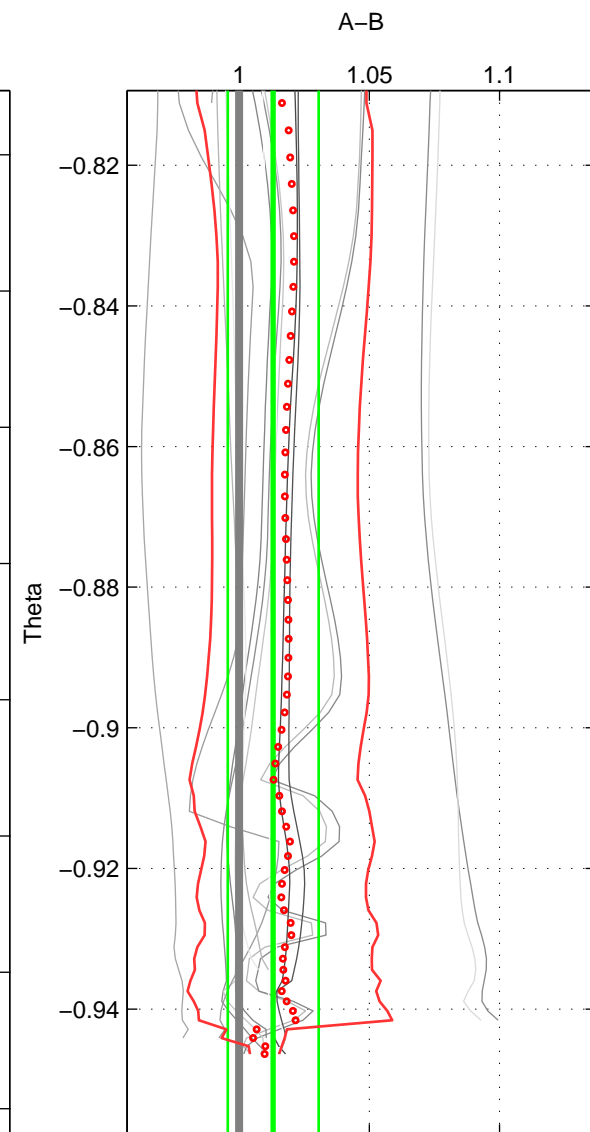

Cruise A (red). Date: Jul 1987 Cruisename: 2-06AQ19870704

Cruise B (blue). Date: Aug 1994 Cruisename: 32-18SN19940724

\*\*\* "Favourite" values are means of spaces 1 2 3.

	Offset	O.StDev	Ratio	R.Stdev	Rating
SIGMA:	0.122	0.101	1.008	0.007	5
THETA:	0.189	0.253	1.013	0.017	5
DEPTH:	0.150	0.065	1.010	0.004	5
FAV.:	0.154	0.139	1.011	0.010	5

Profiles of A: 9  
 Profiles of B: 3  
 Diff profs : 15  
 WMoffset (A-B): 0.12188  
 WMoffset stdev: 0.1005  
 WMratio (A/B): 1.0084  
 WMratio stdev: 0.0068944

Quality (1-5): 5

Profiles of A: 9  
 Profiles of B: 3  
 Diff profs : 15  
 WMoffset (A-B): 0.18896  
 WMoffset stdev: 0.25283  
 WMratio (A/B): 1.013  
 WMratio stdev: 0.017435

Quality (1-5): 5

Profiles of A: 9  
 Profiles of B: 3  
 Diff profs : 15  
 WMoffset (A-B): 0.15046  
 WMoffset stdev: 0.065072  
 WMratio (A/B): 1.0103  
 WMratio stdev: 0.0044705

Quality (1-5): 5