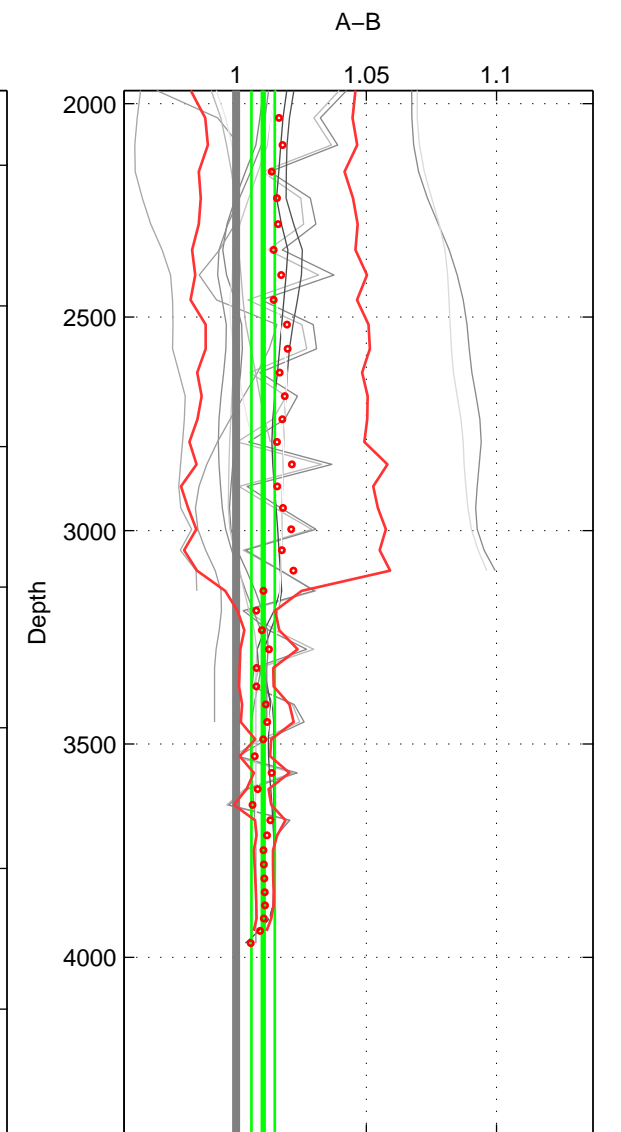

Cruise A (red). Date: Jul 1987 Cruisename: 2-06AQ19870704

Cruise B (blue). Date: Aug 1994 Cruisename: 32-18SN19940724

\*\*\* "Favourite" values are means of spaces 1 2 3.

	Offset	O.StDev	Ratio	R.Stdev	Rating
SIGMA:	0.122	0.101	1.008	0.007	5
THETA:	0.189	0.253	1.013	0.017	5
DEPTH:	0.150	0.065	1.010	0.004	5
FAV.:	0.154	0.139	1.011	0.010	5

Profiles of A: 9  
 Profiles of B: 3  
 Diff profs : 15  
 WMoffset (A-B): 0.12188  
 WMoffset stdev: 0.1005  
 WMratio (A/B): 1.0084  
 WMratio stdev: 0.0068944

Quality (1-5): 5

Profiles of A: 9  
 Profiles of B: 3  
 Diff profs : 15  
 WMoffset (A-B): 0.18896  
 WMoffset stdev: 0.25283  
 WMratio (A/B): 1.013  
 WMratio stdev: 0.017435

Quality (1-5): 5

Profiles of A: 9  
 Profiles of B: 3  
 Diff profs : 15  
 WMoffset (A-B): 0.15046  
 WMoffset stdev: 0.065072  
 WMratio (A/B): 1.0103  
 WMratio stdev: 0.0044705

Quality (1-5): 5