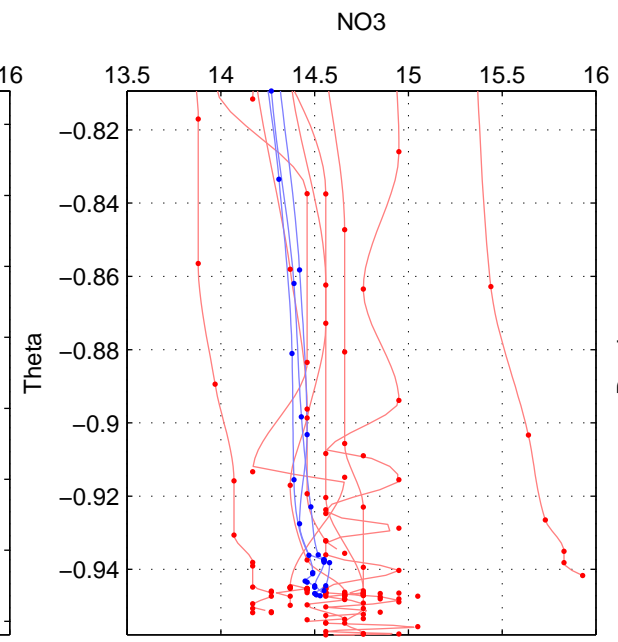

Cruise A (red). Date: Jul 1987 Cruisename: 2-06AQ19870704

Cruise B (blue). Date: Aug 1994 Cruisename: 32-18SN19940724

\*\*\* "Favourite" values are means of spaces 1 2 3.

	Offset	O.StDev	Ratio	R.Stdev	Rating
SIGMA:	0.122	0.101	1.008	0.007	5
THETA:	0.189	0.253	1.013	0.017	5
DEPTH:	0.150	0.065	1.010	0.004	5
FAV.:	0.154	0.139	1.011	0.010	5

Profiles of A: 9  
 Profiles of B: 3  
 Diff profs : 15  
 WMoffset (A-B): 0.12188  
 WMoffset stdev: 0.1005  
 WMratio (A/B): 1.0084  
 WMratio stdev: 0.0068944

Quality (1-5): 5

Profiles of A: 9  
 Profiles of B: 3  
 Diff profs : 15  
 WMoffset (A-B): 0.18896  
 WMoffset stdev: 0.25283  
 WMratio (A/B): 1.013  
 WMratio stdev: 0.017435

Quality (1-5): 5

Profiles of A: 9  
 Profiles of B: 3  
 Diff profs : 15  
 WMoffset (A-B): 0.15046  
 WMoffset stdev: 0.065072  
 WMratio (A/B): 1.0103  
 WMratio stdev: 0.0044705

Quality (1-5): 5