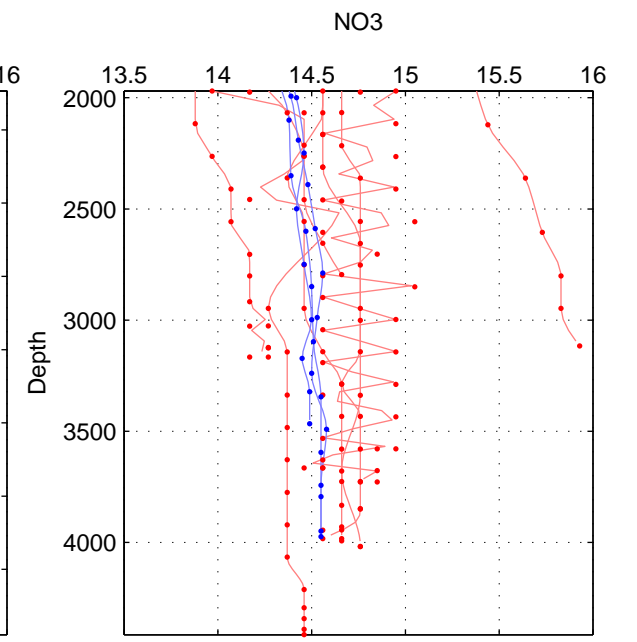

Cruise A (red). Date: Jul 1987 Cruisename: 2-06AQ19870704

Cruise B (blue). Date: Aug 1994 Cruisename: 32-18SN19940724

\*\*\* "Favourite" values are means of spaces 1 2 3.

	Offset	O.StDev	Ratio	R.Stdev	Rating
SIGMA:	0.122	0.101	1.008	0.007	5
THETA:	0.189	0.253	1.013	0.017	5
DEPTH:	0.150	0.065	1.010	0.004	5
FAV.:	0.154	0.139	1.011	0.010	5

Profiles of A: 9  
 Profiles of B: 3  
 Diff profs : 15  
 WMoffset (A-B): 0.12188  
 WMoffset stdev: 0.1005  
 WMratio (A/B): 1.0084  
 WMratio stdev: 0.0068944

Quality (1-5): 5

Profiles of A: 9  
 Profiles of B: 3  
 Diff profs : 15  
 WMoffset (A-B): 0.18896  
 WMoffset stdev: 0.25283  
 WMratio (A/B): 1.013  
 WMratio stdev: 0.017435

Quality (1-5): 5

Profiles of A: 9  
 Profiles of B: 3  
 Diff profs : 15  
 WMoffset (A-B): 0.15046  
 WMoffset stdev: 0.065072  
 WMratio (A/B): 1.0103  
 WMratio stdev: 0.0044705

Quality (1-5): 5