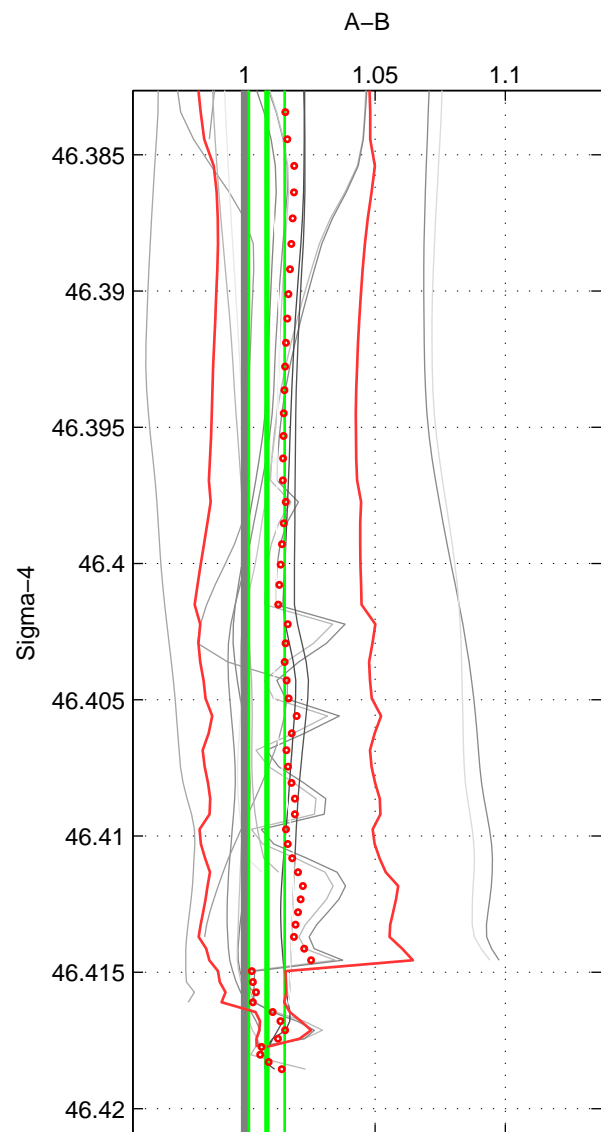

Cruise A (red). Date: Jul 1987 Cruisename: 2-06AQ19870704

Cruise B (blue). Date: Aug 1994 Cruisename: 32-18SN19940724

\*\*\* "Favourite" values are means of spaces 1 2 3.

	Offset	O.StDev	Ratio	R.Stdev	Rating
SIGMA:	0.122	0.101	1.008	0.007	5
THETA:	0.189	0.253	1.013	0.017	5
DEPTH:	0.150	0.065	1.010	0.004	5
FAV.:	0.154	0.139	1.011	0.010	5

Profiles of A: 9  
 Profiles of B: 3  
 Diff profs : 15  
 WMoffset (A-B): 0.12188  
 WMoffset stdev: 0.1005  
 WMratio (A/B): 1.0084  
 WMratio stdev: 0.0068944

Quality (1-5): 5

Profiles of A: 9  
 Profiles of B: 3  
 Diff profs : 15  
 WMoffset (A-B): 0.18896  
 WMoffset stdev: 0.25283  
 WMratio (A/B): 1.013  
 WMratio stdev: 0.017435

Quality (1-5): 5

Profiles of A: 9  
 Profiles of B: 3  
 Diff profs : 15  
 WMoffset (A-B): 0.15046  
 WMoffset stdev: 0.065072  
 WMratio (A/B): 1.0103  
 WMratio stdev: 0.0044705

Quality (1-5): 5