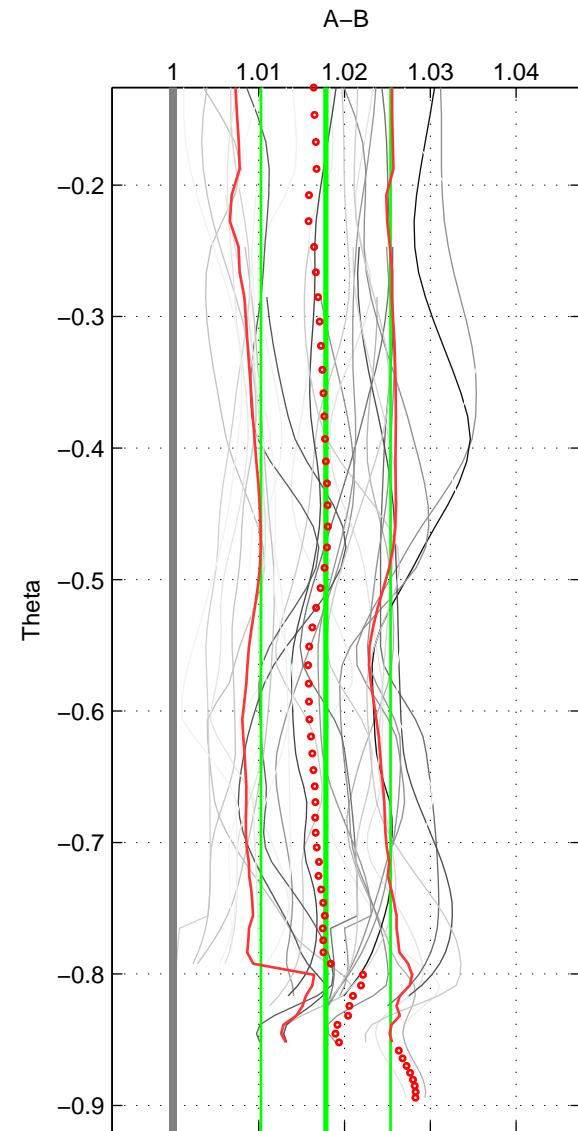

Cruise A (red). Date: Oct 1989 Cruisename: 118-06AQ19890906

Cruise B (blue). Date: Apr 1995 Cruisename: 320-74JC19950320

\*\*\* "Favourite" values are means of spaces 1 2 3.

	Offset	O.StDev	Ratio	R.Stdev	Rating
SIGMA:	0.536	0.238	1.017	0.008	5
THETA:	0.567	0.237	1.018	0.008	5
DEPTH:	0.491	0.232	1.015	0.007	5
FAV.:	0.531	0.236	1.017	0.008	5

Profiles of A: 11  
 Profiles of B: 7  
 Diff profs : 32  
 WMoffset (A-B): 0.5358  
 WMoffset stdev: 0.23825  
 WMratio (A/B): 1.0169  
 WMratio stdev: 0.0075968

Quality (1-5): 5

Profiles of A: 11  
 Profiles of B: 7  
 Diff profs : 32  
 WMoffset (A-B): 0.56666  
 WMoffset stdev: 0.23705  
 WMratio (A/B): 1.0178  
 WMratio stdev: 0.0075447

Quality (1-5): 5

Profiles of A: 11  
 Profiles of B: 7  
 Diff profs : 32  
 WMoffset (A-B): 0.49051  
 WMoffset stdev: 0.23242  
 WMratio (A/B): 1.0154  
 WMratio stdev: 0.0073972

Quality (1-5): 5