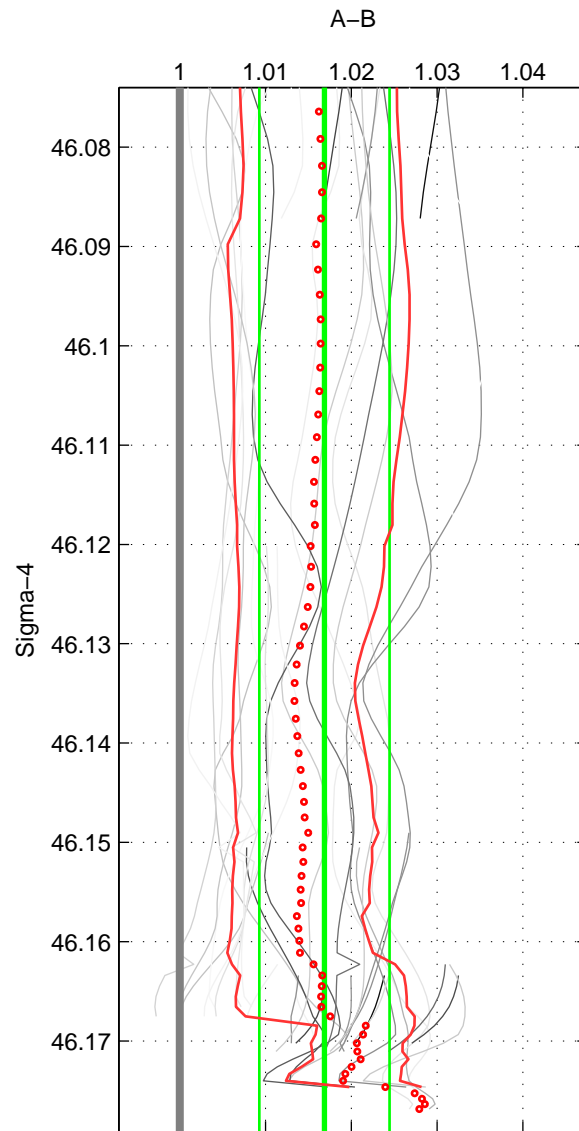

Cruise A (red). Date: Oct 1989 Cruisename: 118-06AQ19890906

Cruise B (blue). Date: Apr 1995 Cruisename: 320-74JC19950320

\*\*\* "Favourite" values are means of spaces 1 2 3.

	Offset	O.StDev	Ratio	R.Stdev	Rating
SIGMA:	0.536	0.238	1.017	0.008	5
THETA:	0.567	0.237	1.018	0.008	5
DEPTH:	0.491	0.232	1.015	0.007	5
FAV.:	0.531	0.236	1.017	0.008	5

Profiles of A: 11  
 Profiles of B: 7  
 Diff profs : 32  
 WMoffset (A-B): 0.5358  
 WMoffset stdev: 0.23825  
 WMratio (A/B): 1.0169  
 WMratio stdev: 0.0075968

Quality (1-5): 5

Profiles of A: 11  
 Profiles of B: 7  
 Diff profs : 32  
 WMoffset (A-B): 0.56666  
 WMoffset stdev: 0.23705  
 WMratio (A/B): 1.0178  
 WMratio stdev: 0.0075447

Quality (1-5): 5

Profiles of A: 11  
 Profiles of B: 7  
 Diff profs : 32  
 WMoffset (A-B): 0.49051  
 WMoffset stdev: 0.23242  
 WMratio (A/B): 1.0154  
 WMratio stdev: 0.0073972

Quality (1-5): 5