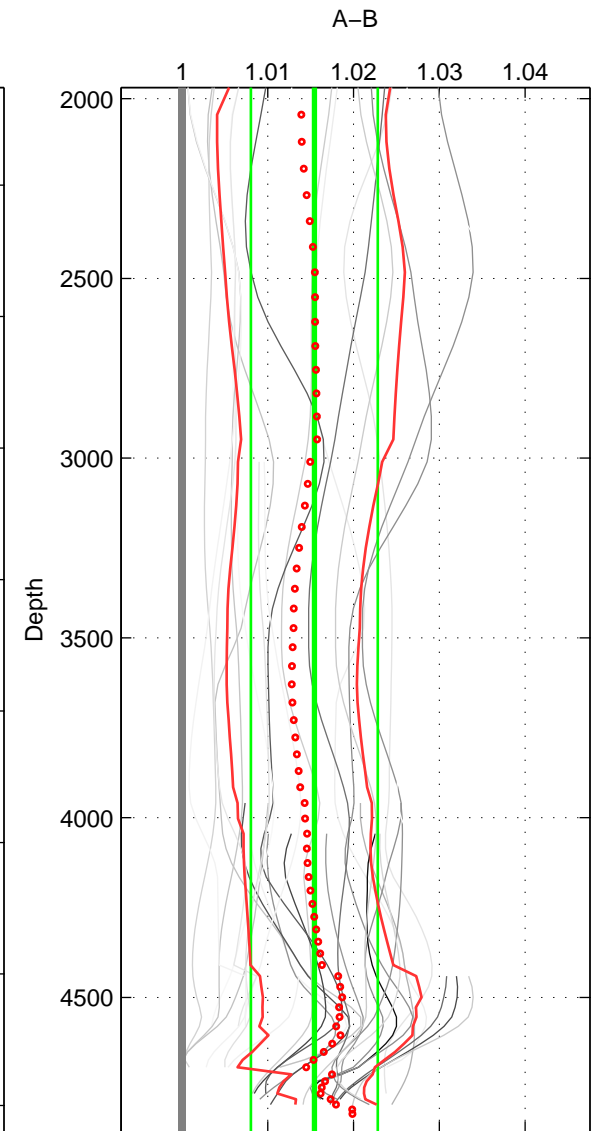

Cruise A (red). Date: Oct 1989 Cruisename: 118-06AQ19890906

Cruise B (blue). Date: Apr 1995 Cruisename: 320-74JC19950320

\*\*\* "Favourite" values are means of spaces 1 2 3.

	Offset	O.StDev	Ratio	R.Stdev	Rating
SIGMA:	0.536	0.238	1.017	0.008	5
THETA:	0.567	0.237	1.018	0.008	5
DEPTH:	0.491	0.232	1.015	0.007	5
FAV.:	0.531	0.236	1.017	0.008	5

Profiles of A: 11  
 Profiles of B: 7  
 Diff profs : 32  
 WMoffset (A-B): 0.5358  
 WMoffset stdev: 0.23825  
 WMratio (A/B): 1.0169  
 WMratio stdev: 0.0075968

Quality (1-5): 5

Profiles of A: 11  
 Profiles of B: 7  
 Diff profs : 32  
 WMoffset (A-B): 0.56666  
 WMoffset stdev: 0.23705  
 WMratio (A/B): 1.0178  
 WMratio stdev: 0.0075447

Quality (1-5): 5

Profiles of A: 11  
 Profiles of B: 7  
 Diff profs : 32  
 WMoffset (A-B): 0.49051  
 WMoffset stdev: 0.23242  
 WMratio (A/B): 1.0154  
 WMratio stdev: 0.0073972

Quality (1-5): 5