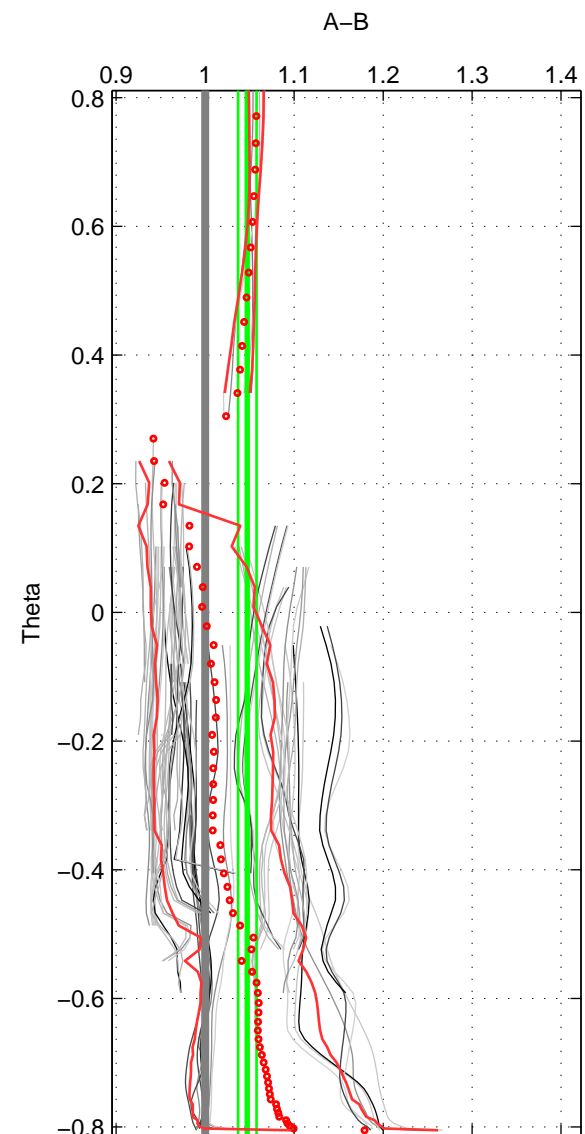

Cruise A (red). Date: Feb 2005 Cruisename: 126-06AQ20050122

Cruise B (blue). Date: Oct 2007 Cruisename: 128-06AQ20071128

\*\*\* "Favourite" values are means of spaces 1 2 3.

	Offset	O.StDev	Ratio	R.Stdev	Rating
SIGMA:	1.648	0.330	1.052	0.011	5
THETA:	1.492	0.314	1.047	0.010	5
DEPTH:	3.623	1.317	1.116	0.052	5
FAV.:	2.254	0.654	1.072	0.024	5

Profiles of A: 27  
 Profiles of B: 21  
 Diff profs : 80  
 WMoffset (A-B): 1.6475  
 WMoffset stdev: 0.33038  
 WMratio (A/B): 1.052  
 WMratio stdev: 0.010909

Quality (1-5): 5

Profiles of A: 27  
 Profiles of B: 21  
 Diff profs : 80  
 WMoffset (A-B): 1.492  
 WMoffset stdev: 0.31398  
 WMratio (A/B): 1.0474  
 WMratio stdev: 0.01031

Quality (1-5): 5

Profiles of A: 27  
 Profiles of B: 21  
 Diff profs : 81  
 WMoffset (A-B): 3.6235  
 WMoffset stdev: 1.3166  
 WMratio (A/B): 1.1162  
 WMratio stdev: 0.051883

Quality (1-5): 5