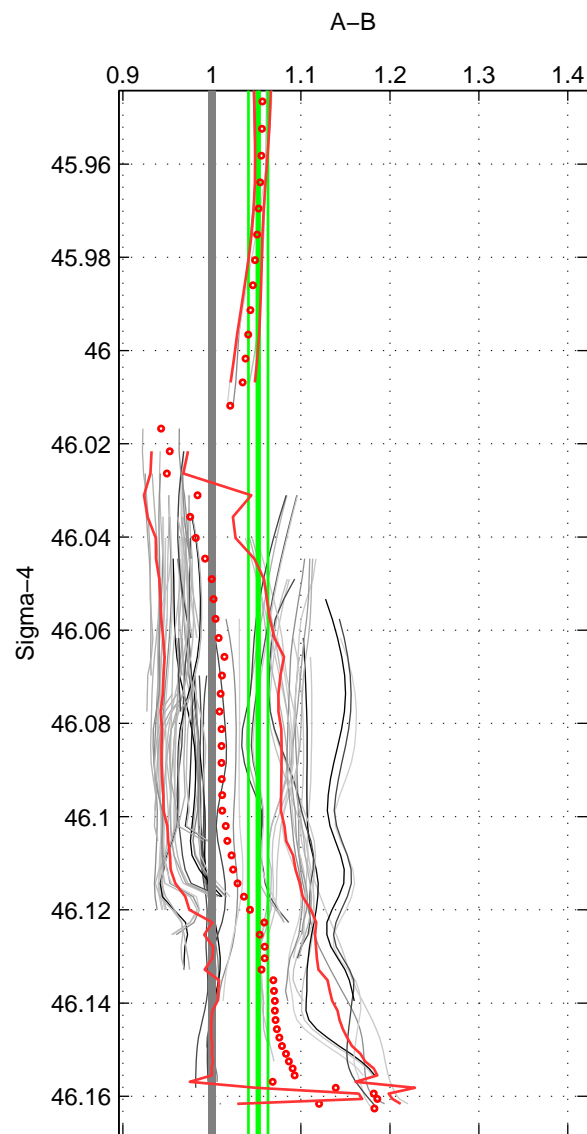

Cruise A (red). Date: Feb 2005 Cruisename: 126-06AQ20050122

Cruise B (blue). Date: Oct 2007 Cruisename: 128-06AQ20071128

\*\*\* "Favourite" values are means of spaces 1 2 3.

	Offset	O.StDev	Ratio	R.Stdev	Rating
SIGMA:	1.648	0.330	1.052	0.011	5
THETA:	1.492	0.314	1.047	0.010	5
DEPTH:	3.623	1.317	1.116	0.052	5
FAV.:	2.254	0.654	1.072	0.024	5

Profiles of A: 27  
 Profiles of B: 21  
 Diff profs : 80  
 WMoffset (A-B): 1.6475  
 WMoffset stdev: 0.33038  
 WMratio (A/B): 1.052  
 WMratio stdev: 0.010909

Quality (1-5): 5

Profiles of A: 27  
 Profiles of B: 21  
 Diff profs : 80  
 WMoffset (A-B): 1.492  
 WMoffset stdev: 0.31398  
 WMratio (A/B): 1.0474  
 WMratio stdev: 0.01031

Quality (1-5): 5

Profiles of A: 27  
 Profiles of B: 21  
 Diff profs : 81  
 WMoffset (A-B): 3.6235  
 WMoffset stdev: 1.3166  
 WMratio (A/B): 1.1162  
 WMratio stdev: 0.051883

Quality (1-5): 5