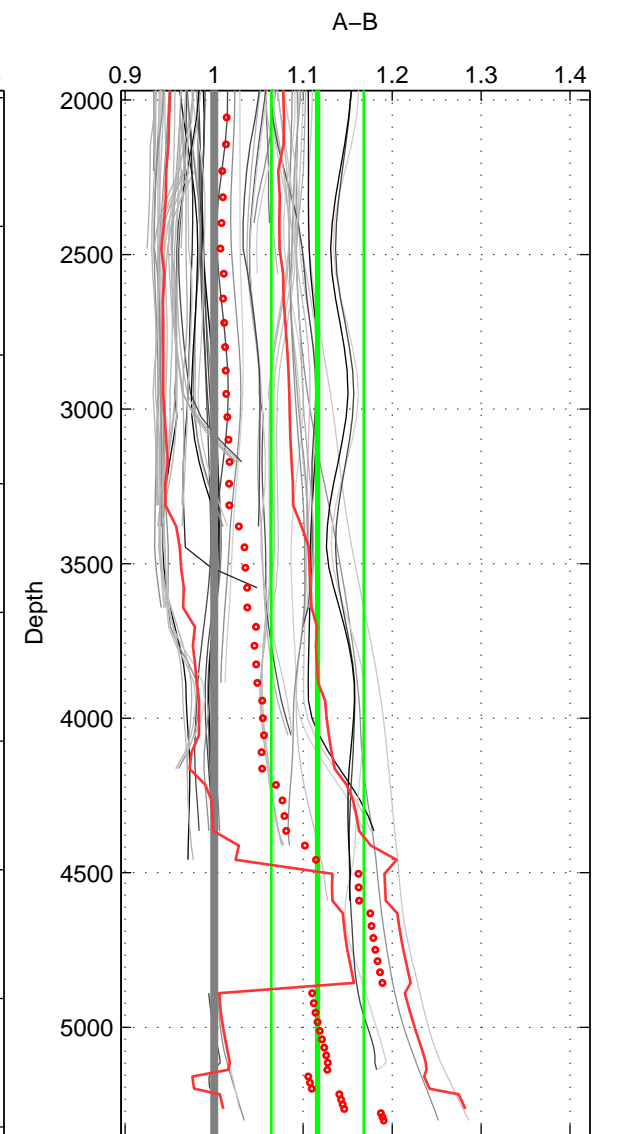

Cruise A (red). Date: Feb 2005 Cruisename: 126-06AQ20050122

Cruise B (blue). Date: Oct 2007 Cruisename: 128-06AQ20071128

\*\*\* "Favourite" values are means of spaces 1 2 3.

	Offset	O.StDev	Ratio	R.Stdev	Rating
SIGMA:	1.648	0.330	1.052	0.011	5
THETA:	1.492	0.314	1.047	0.010	5
DEPTH:	3.623	1.317	1.116	0.052	5
FAV.:	2.254	0.654	1.072	0.024	5

Profiles of A: 27  
 Profiles of B: 21  
 Diff profs : 80  
 WMoffset (A-B): 1.6475  
 WMoffset stdev: 0.33038  
 WMratio (A/B): 1.052  
 WMratio stdev: 0.010909

Quality (1-5): 5

Profiles of A: 27  
 Profiles of B: 21  
 Diff profs : 80  
 WMoffset (A-B): 1.492  
 WMoffset stdev: 0.31398  
 WMratio (A/B): 1.0474  
 WMratio stdev: 0.01031

Quality (1-5): 5

Profiles of A: 27  
 Profiles of B: 21  
 Diff profs : 81  
 WMoffset (A-B): 3.6235  
 WMoffset stdev: 1.3166  
 WMratio (A/B): 1.1162  
 WMratio stdev: 0.051883

Quality (1-5): 5