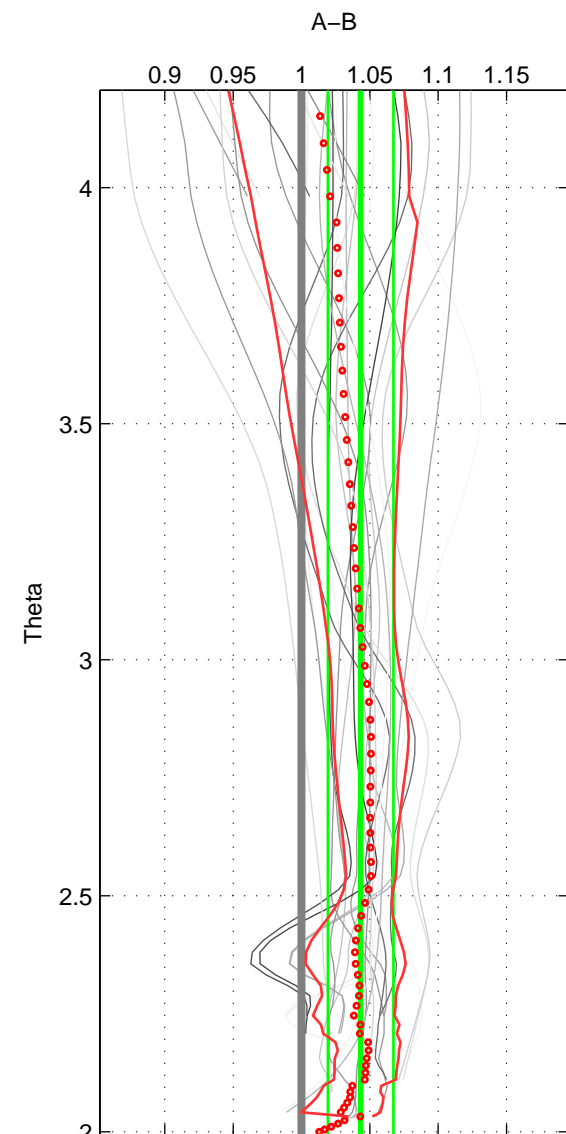

Cruise A (red). Date: Jan 1997 Cruisename: 151-06MT19970107

Cruise B (blue). Date: Jul 1981 Cruisename: 220-316N19810401

\*\*\* "Favourite" values are those of space 2.

	Offset	O.StDev	Ratio	R.Stdev	Rating
SIGMA:	0.895	0.418	1.041	0.019	4
THETA:	0.938	0.517	1.043	0.024	5
DEPTH:	0.892	0.448	1.041	0.021	4
FAV.:	0.938	0.517	1.043	0.024	5

Profiles of A: 8  
 Profiles of B: 4  
 Diff profs : 23  
 WMoffset (A-B): 0.89473  
 WMoffset stdev: 0.41755  
 WMratio (A/B): 1.0413  
 WMratio stdev: 0.019245

Quality (1-5): 4

Profiles of A: 8  
 Profiles of B: 5  
 Diff profs : 26  
 WMoffset (A-B): 0.93773  
 WMoffset stdev: 0.51712  
 WMratio (A/B): 1.0433  
 WMratio stdev: 0.024001

Quality (1-5): 5

Profiles of A: 8  
 Profiles of B: 4  
 Diff profs : 23  
 WMoffset (A-B): 0.89196  
 WMoffset stdev: 0.44759  
 WMratio (A/B): 1.041  
 WMratio stdev: 0.020657

Quality (1-5): 4