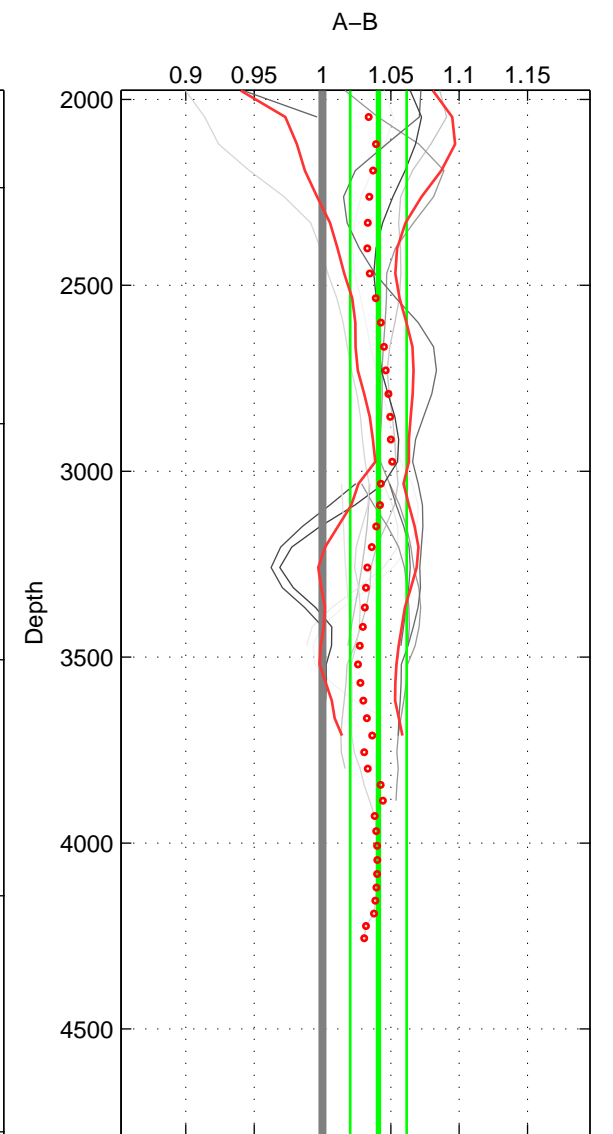

Cruise A (red). Date: Jan 1997 Cruisename: 151-06MT19970107

Cruise B (blue). Date: Jul 1981 Cruisename: 220-316N19810401

\*\*\* "Favourite" values are those of space 2.

	Offset	O.StDev	Ratio	R.Stdev	Rating
SIGMA:	0.895	0.418	1.041	0.019	4
THETA:	0.938	0.517	1.043	0.024	5
DEPTH:	0.892	0.448	1.041	0.021	4
FAV.:	0.938	0.517	1.043	0.024	5

Profiles of A: 8  
 Profiles of B: 4  
 Diff profs : 23  
 WMoffset (A-B): 0.89473  
 WMoffset stdev: 0.41755  
 WMratio (A/B): 1.0413  
 WMratio stdev: 0.019245

Quality (1-5): 4

Profiles of A: 8  
 Profiles of B: 5  
 Diff profs : 26  
 WMoffset (A-B): 0.93773  
 WMoffset stdev: 0.51712  
 WMratio (A/B): 1.0433  
 WMratio stdev: 0.024001

Quality (1-5): 5

Profiles of A: 8  
 Profiles of B: 4  
 Diff profs : 23  
 WMoffset (A-B): 0.89196  
 WMoffset stdev: 0.44759  
 WMratio (A/B): 1.041  
 WMratio stdev: 0.020657

Quality (1-5): 4