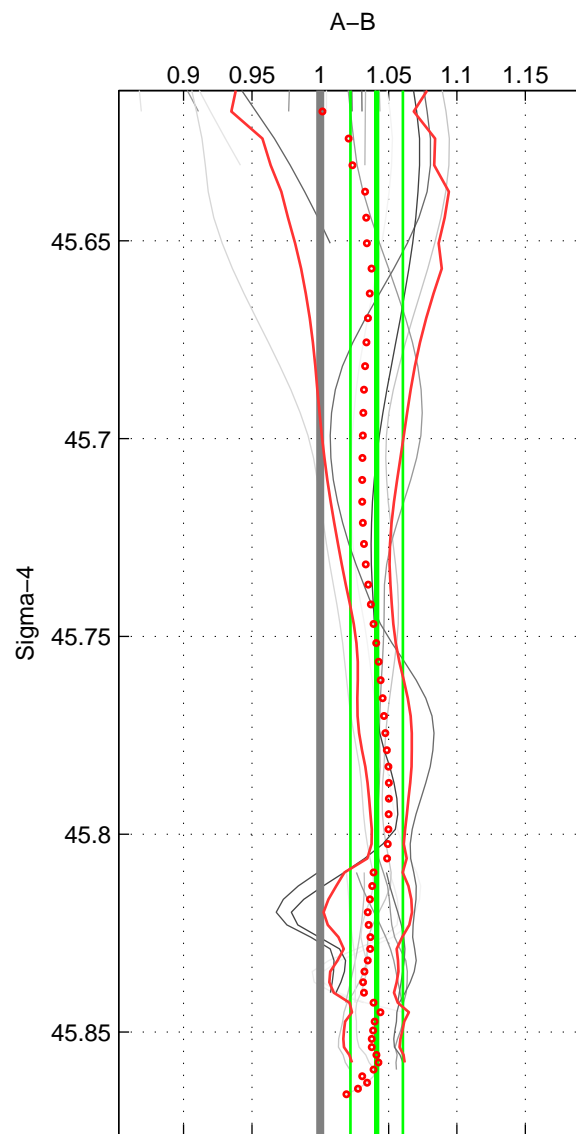

Cruise A (red). Date: Jan 1997 Cruisename: 151-06MT19970107

Cruise B (blue). Date: Jul 1981 Cruisename: 220-316N19810401

\*\*\* "Favourite" values are those of space 2.

	Offset	O.StDev	Ratio	R.Stdev	Rating
SIGMA:	0.895	0.418	1.041	0.019	4
THETA:	0.938	0.517	1.043	0.024	5
DEPTH:	0.892	0.448	1.041	0.021	4
FAV.:	0.938	0.517	1.043	0.024	5

Profiles of A: 8  
 Profiles of B: 4  
 Diff profs : 23  
 WMoffset (A-B): 0.89473  
 WMoffset stdev: 0.41755  
 WMratio (A/B): 1.0413  
 WMratio stdev: 0.019245

Quality (1-5): 4

Profiles of A: 8  
 Profiles of B: 5  
 Diff profs : 26  
 WMoffset (A-B): 0.93773  
 WMoffset stdev: 0.51712  
 WMratio (A/B): 1.0433  
 WMratio stdev: 0.024001

Quality (1-5): 5

Profiles of A: 8  
 Profiles of B: 4  
 Diff profs : 23  
 WMoffset (A-B): 0.89196  
 WMoffset stdev: 0.44759  
 WMratio (A/B): 1.041  
 WMratio stdev: 0.020657

Quality (1-5): 4