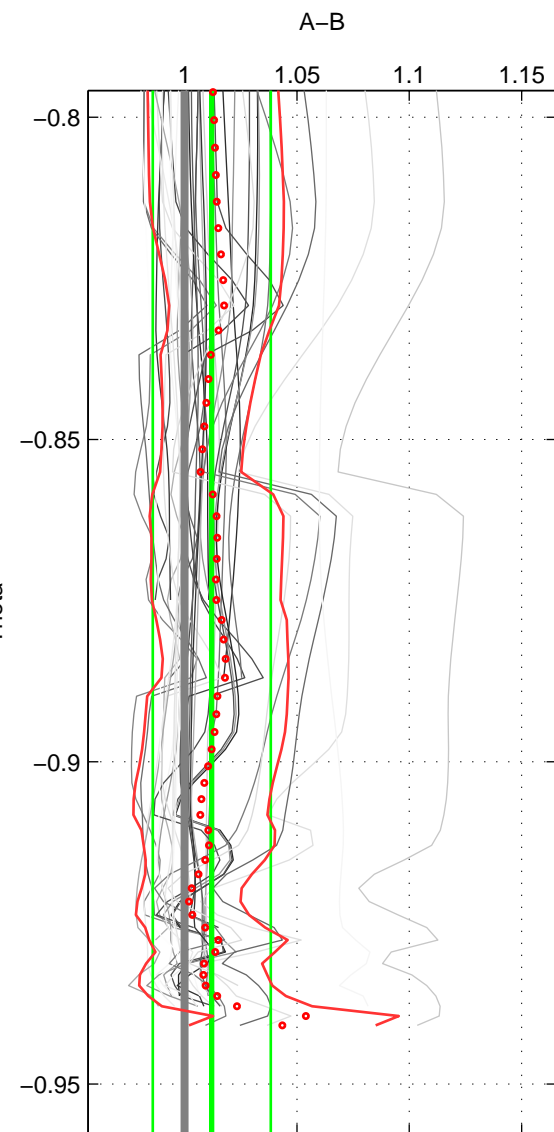

Cruise A (red). Date: Jul 1987 Cruisename: 2-06AQ19870704

Cruise B (blue). Date: Aug 2007 Cruisename: 6-06AQ20070728

*** "Favourite" values are means of spaces 1 2 3.

	Offset	O.StDev	Ratio	R.Stdev	Rating
SIGMA:	0.175	0.286	1.012	0.020	5
THETA:	0.173	0.375	1.012	0.026	5
DEPTH:	0.139	0.159	1.010	0.011	5
FAV.:	0.162	0.273	1.011	0.019	5

Profiles of A: 9
 Profiles of B: 8
 Diff profs : 40
 WMoffset (A-B): 0.17509
 WMoffset stdev: 0.28615
 WMratio (A/B): 1.0122
 WMratio stdev: 0.019975

Quality (1-5): 5

Profiles of A: 9
 Profiles of B: 8
 Diff profs : 40
 WMoffset (A-B): 0.17271
 WMoffset stdev: 0.3751
 WMratio (A/B): 1.0121
 WMratio stdev: 0.026269

Quality (1-5): 5

Profiles of A: 9
 Profiles of B: 8
 Diff profs : 40
 WMoffset (A-B): 0.13931
 WMoffset stdev: 0.15922
 WMratio (A/B): 1.0096
 WMratio stdev: 0.011062

Quality (1-5): 5