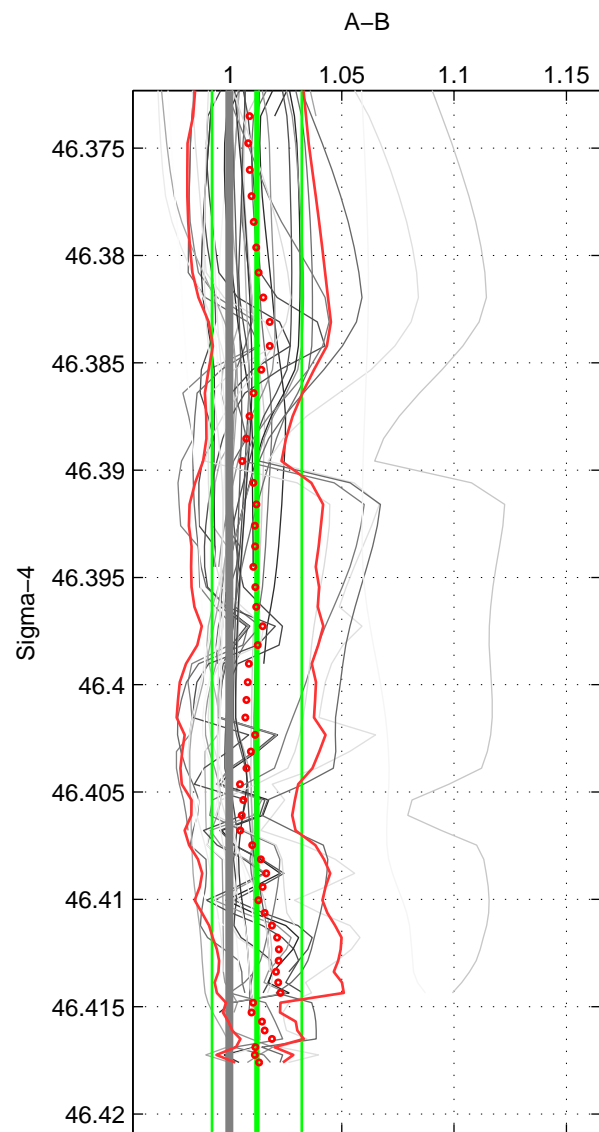

Cruise A (red). Date: Jul 1987 Cruisename: 2-06AQ19870704

Cruise B (blue). Date: Aug 2007 Cruisename: 6-06AQ20070728

*** "Favourite" values are means of spaces 1 2 3.

	Offset	O.StDev	Ratio	R.Stdev	Rating
SIGMA:	0.175	0.286	1.012	0.020	5
THETA:	0.173	0.375	1.012	0.026	5
DEPTH:	0.139	0.159	1.010	0.011	5
FAV.:	0.162	0.273	1.011	0.019	5

Profiles of A: 9
 Profiles of B: 8
 Diff profs : 40
 WMoffset (A-B): 0.17509
 WMoffset stdev: 0.28615
 WMratio (A/B): 1.0122
 WMratio stdev: 0.019975

Quality (1-5): 5

Profiles of A: 9
 Profiles of B: 8
 Diff profs : 40
 WMoffset (A-B): 0.17271
 WMoffset stdev: 0.3751
 WMratio (A/B): 1.0121
 WMratio stdev: 0.026269

Quality (1-5): 5

Profiles of A: 9
 Profiles of B: 8
 Diff profs : 40
 WMoffset (A-B): 0.13931
 WMoffset stdev: 0.15922
 WMratio (A/B): 1.0096
 WMratio stdev: 0.011062

Quality (1-5): 5