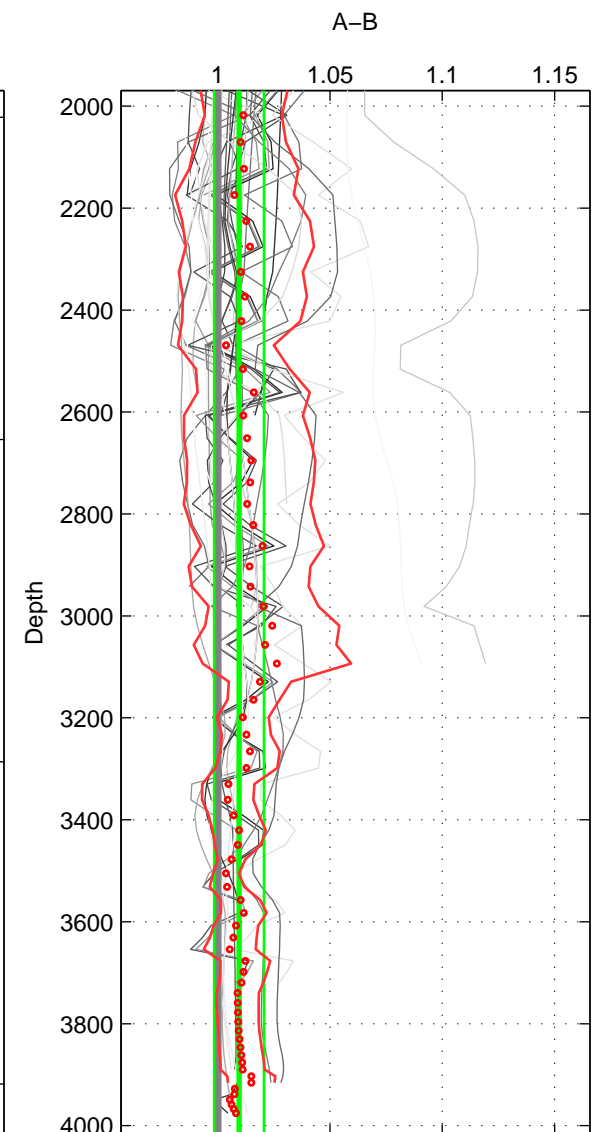

Cruise A (red). Date: Jul 1987 Cruisename: 2-06AQ19870704

Cruise B (blue). Date: Aug 2007 Cruisename: 6-06AQ20070728

*** "Favourite" values are means of spaces 1 2 3.

	Offset	O.StDev	Ratio	R.Stdev	Rating
SIGMA:	0.175	0.286	1.012	0.020	5
THETA:	0.173	0.375	1.012	0.026	5
DEPTH:	0.139	0.159	1.010	0.011	5
FAV.:	0.162	0.273	1.011	0.019	5

Profiles of A: 9
 Profiles of B: 8
 Diff profs : 40
 WMoffset (A-B): 0.17509
 WMoffset stdev: 0.28615
 WMratio (A/B): 1.0122
 WMratio stdev: 0.019975

Quality (1-5): 5

Profiles of A: 9
 Profiles of B: 8
 Diff profs : 40
 WMoffset (A-B): 0.17271
 WMoffset stdev: 0.3751
 WMratio (A/B): 1.0121
 WMratio stdev: 0.026269

Quality (1-5): 5

Profiles of A: 9
 Profiles of B: 8
 Diff profs : 40
 WMoffset (A-B): 0.13931
 WMoffset stdev: 0.15922
 WMratio (A/B): 1.0096
 WMratio stdev: 0.011062

Quality (1-5): 5