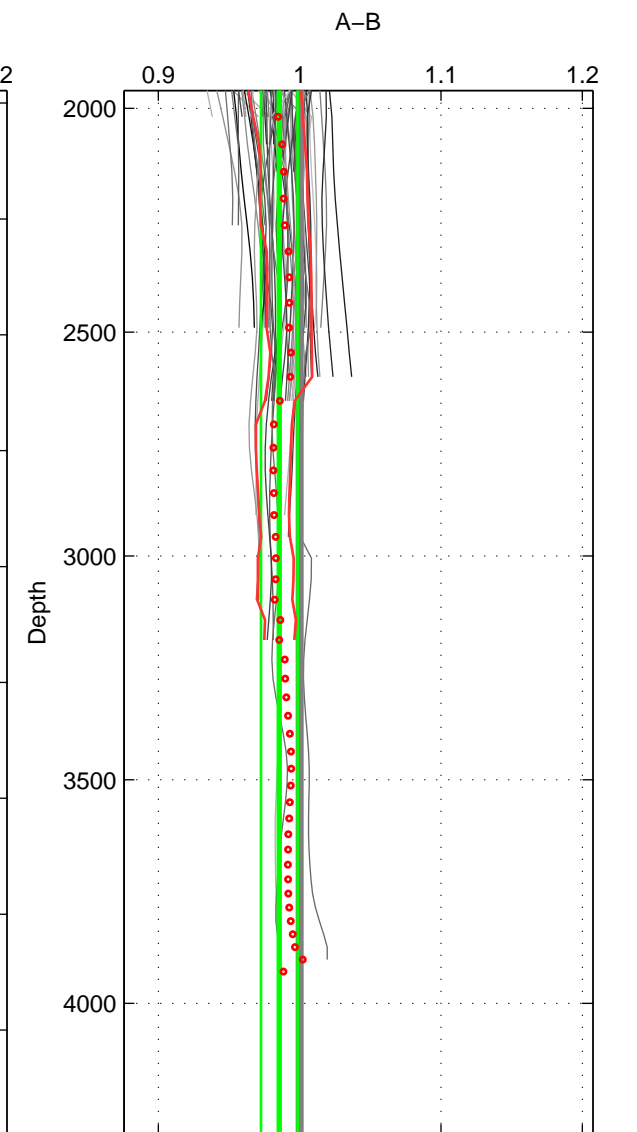

Cruise A (red). Date: Aug 2007 Cruisename: 6-06AQ  
 46.41  
 Cruise B (blue). Date: Sep 2005 Cruisename: 110-771

\*\*\* "Favourite" values are those of space 2.

	Offset	O.StDev	Ratio	R.Stdev	Rating
SIGMA:	-0.057	0.299	0.996	0.021	3
THETA:	0.017	0.382	1.002	0.027	4
DEPTH:	-0.212	0.193	0.986	0.013	3
FAV. :	0.017	0.382	1.002	0.027	4

Profiles of A: 18  
 Profiles of B: 17  
 Diff profs : 84  
 WMoffset (A-B): -0.057361  
 WMoffset stdev: 0.29933  
 WMratio (A/B): 0.99623  
 WMratio stdev: 0.020569

Quality (1-5): 3

Profiles of A: 18  
 Profiles of B: 17  
 Diff profs : 80  
 WMoffset (A-B): 0.017352  
 WMoffset stdev: 0.38236  
 WMratio (A/B): 1.0017  
 WMratio stdev: 0.026521

Quality (1-5): 4

Profiles of A: 18  
 Profiles of B: 17  
 Diff profs : 84  
 WMoffset (A-B): -0.21228  
 WMoffset stdev: 0.19255  
 WMratio (A/B): 0.98563  
 WMratio stdev: 0.012965

Quality (1-5): 3