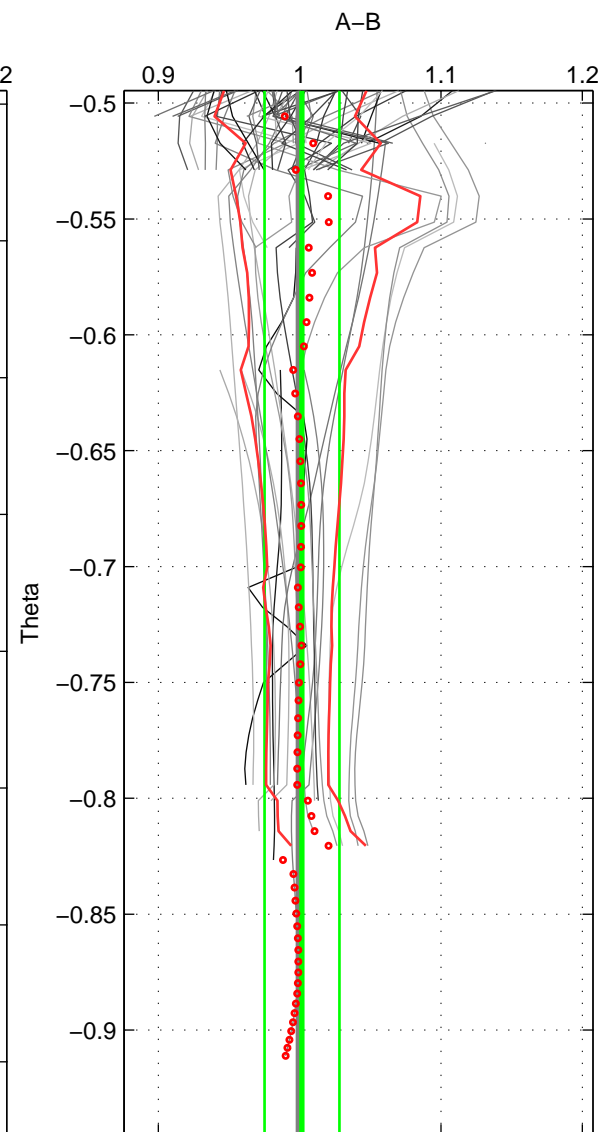

Cruise A (red). Date: Aug 2007 Cruisename: 6-06AQ  
 46.41  
 Cruise B (blue). Date: Sep 2005 Cruisename: 110-771

\*\*\* "Favourite" values are those of space 2.

	Offset	O.StDev	Ratio	R.Stdev	Rating
SIGMA:	-0.057	0.299	0.996	0.021	3
THETA:	0.017	0.382	1.002	0.027	4
DEPTH:	-0.212	0.193	0.986	0.013	3
FAV. :	0.017	0.382	1.002	0.027	4

Profiles of A: 18  
 Profiles of B: 17  
 Diff profs : 84  
 WMoffset (A-B): -0.057361  
 WMoffset stdev: 0.29933  
 WMratio (A/B): 0.99623  
 WMratio stdev: 0.020569

Quality (1-5): 3

Profiles of A: 18  
 Profiles of B: 17  
 Diff profs : 80  
 WMoffset (A-B): 0.017352  
 WMoffset stdev: 0.38236  
 WMratio (A/B): 1.0017  
 WMratio stdev: 0.026521

Quality (1-5): 4

Profiles of A: 18  
 Profiles of B: 17  
 Diff profs : 84  
 WMoffset (A-B): -0.21228  
 WMoffset stdev: 0.19255  
 WMratio (A/B): 0.98563  
 WMratio stdev: 0.012965

Quality (1-5): 3