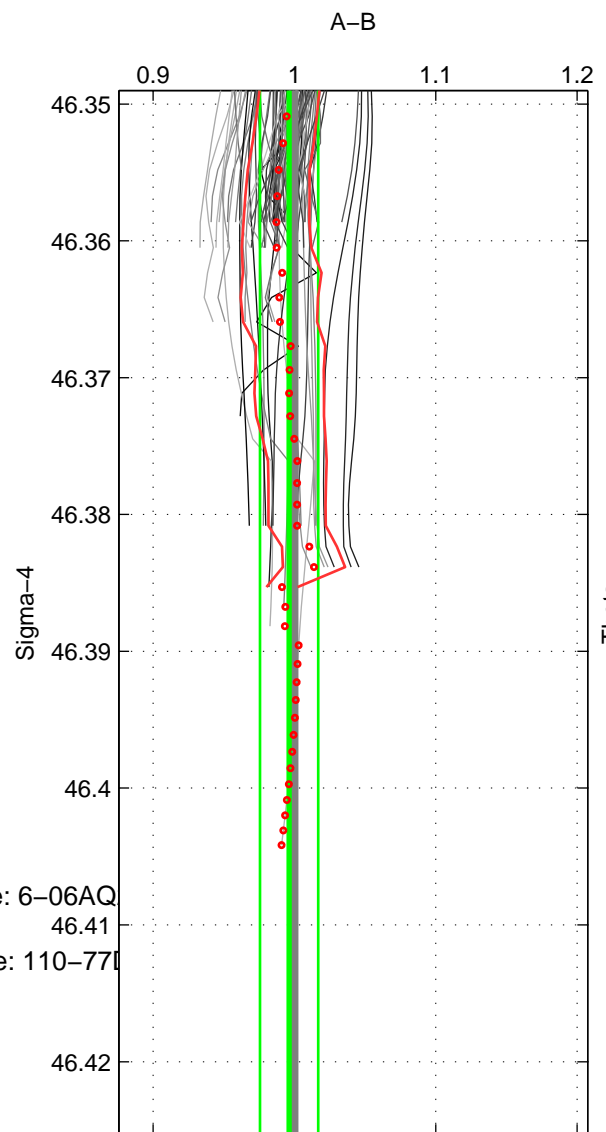

Cruise A (red). Date: Aug 2007 Cruisename: 6-06AQ  
 46.41  
 Cruise B (blue). Date: Sep 2005 Cruisename: 110-771

\*\*\* "Favourite" values are those of space 2.

	Offset	O.StDev	Ratio	R.Stdev	Rating
SIGMA:	-0.057	0.299	0.996	0.021	3
THETA:	0.017	0.382	1.002	0.027	4
DEPTH:	-0.212	0.193	0.986	0.013	3
FAV. :	0.017	0.382	1.002	0.027	4

Profiles of A: 18  
 Profiles of B: 17  
 Diff profs : 84  
 WMoffset (A-B): -0.057361  
 WMoffset stdev: 0.29933  
 WMratio (A/B): 0.99623  
 WMratio stdev: 0.020569

Quality (1-5): 3

Profiles of A: 18  
 Profiles of B: 17  
 Diff profs : 80  
 WMoffset (A-B): 0.017352  
 WMoffset stdev: 0.38236  
 WMratio (A/B): 1.0017  
 WMratio stdev: 0.026521

Quality (1-5): 4

Profiles of A: 18  
 Profiles of B: 17  
 Diff profs : 84  
 WMoffset (A-B): -0.21228  
 WMoffset stdev: 0.19255  
 WMratio (A/B): 0.98563  
 WMratio stdev: 0.012965

Quality (1-5): 3