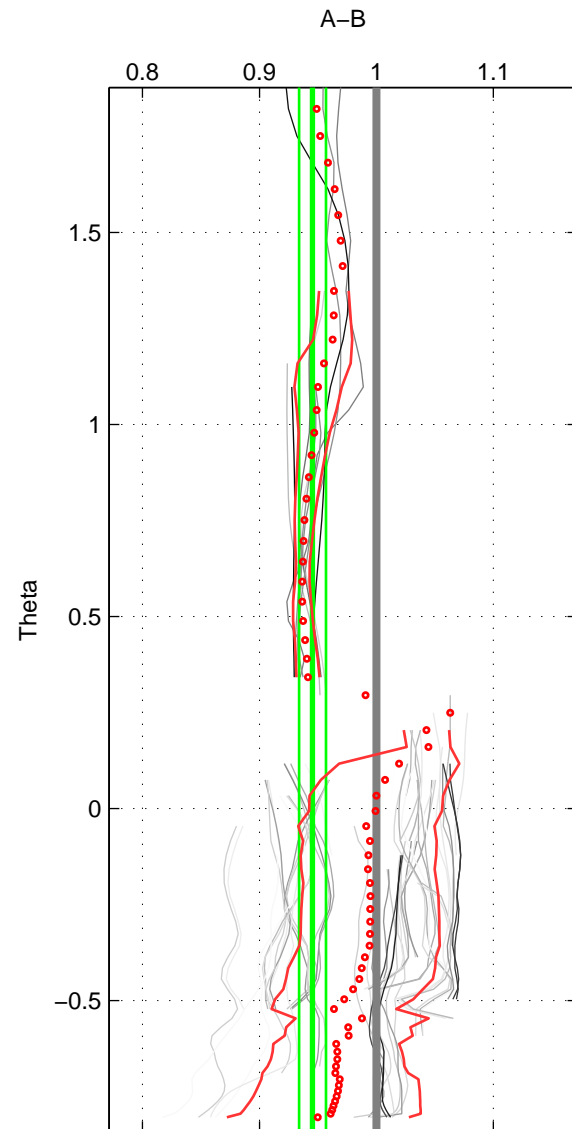

Cruise A (red). Date: Oct 2007 Cruisename: 128-06AQ20071128  
 Cruise B (blue). Date: Dec 1983 Cruisename: 222-316N19831007

\*\*\* "Favourite" values are means of spaces 1 2 3.

	Offset	O.StDev	Ratio	R.Stdev	Rating
SIGMA:	-1.732	0.431	0.947	0.013	5
THETA:	-1.782	0.396	0.945	0.012	5
DEPTH:	-1.637	1.869	0.950	0.057	5
FAV.:	-1.717	0.898	0.947	0.027	5

Profiles of A: 22  
 Profiles of B: 18  
 Diff profs : 62  
 WMoffset (A-B): -1.7325  
 WMoffset stdev: 0.43146  
 WMratio (A/B): 0.94696  
 WMratio stdev: 0.012575

Quality (1-5): 5

Profiles of A: 22  
 Profiles of B: 18  
 Diff profs : 61  
 WMoffset (A-B): -1.782  
 WMoffset stdev: 0.39551  
 WMratio (A/B): 0.94535  
 WMratio stdev: 0.011538

Quality (1-5): 5

Profiles of A: 22  
 Profiles of B: 18  
 Diff profs : 60  
 WMoffset (A-B): -1.6372  
 WMoffset stdev: 1.8685  
 WMratio (A/B): 0.94985  
 WMratio stdev: 0.05658

Quality (1-5): 5