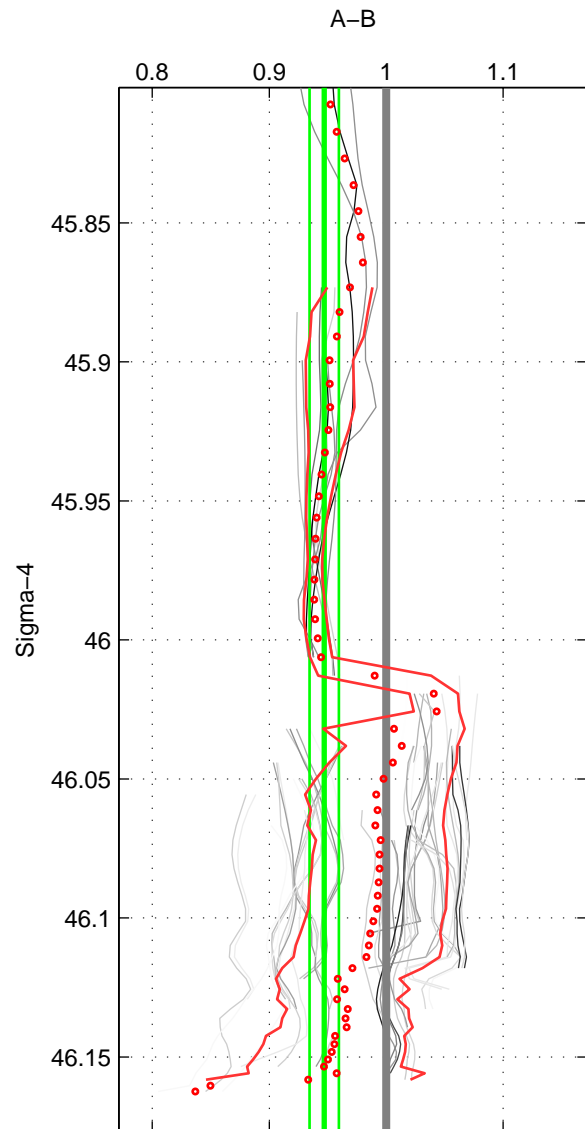

Cruise A (red). Date: Oct 2007 Cruisename: 128-06AQ20071128  
 Cruise B (blue). Date: Dec 1983 Cruisename: 222-316N19831007

\*\*\* "Favourite" values are means of spaces 1 2 3.

	Offset	O.StDev	Ratio	R.Stdev	Rating
SIGMA:	-1.732	0.431	0.947	0.013	5
THETA:	-1.782	0.396	0.945	0.012	5
DEPTH:	-1.637	1.869	0.950	0.057	5
FAV.:	-1.717	0.898	0.947	0.027	5

Profiles of A: 22  
 Profiles of B: 18  
 Diff profs : 62  
 WMoffset (A-B): -1.7325  
 WMoffset stdev: 0.43146  
 WMratio (A/B): 0.94696  
 WMratio stdev: 0.012575

Quality (1-5): 5

Profiles of A: 22  
 Profiles of B: 18  
 Diff profs : 61  
 WMoffset (A-B): -1.782  
 WMoffset stdev: 0.39551  
 WMratio (A/B): 0.94535  
 WMratio stdev: 0.011538

Quality (1-5): 5

Profiles of A: 22  
 Profiles of B: 18  
 Diff profs : 60  
 WMoffset (A-B): -1.6372  
 WMoffset stdev: 1.8685  
 WMratio (A/B): 0.94985  
 WMratio stdev: 0.05658

Quality (1-5): 5