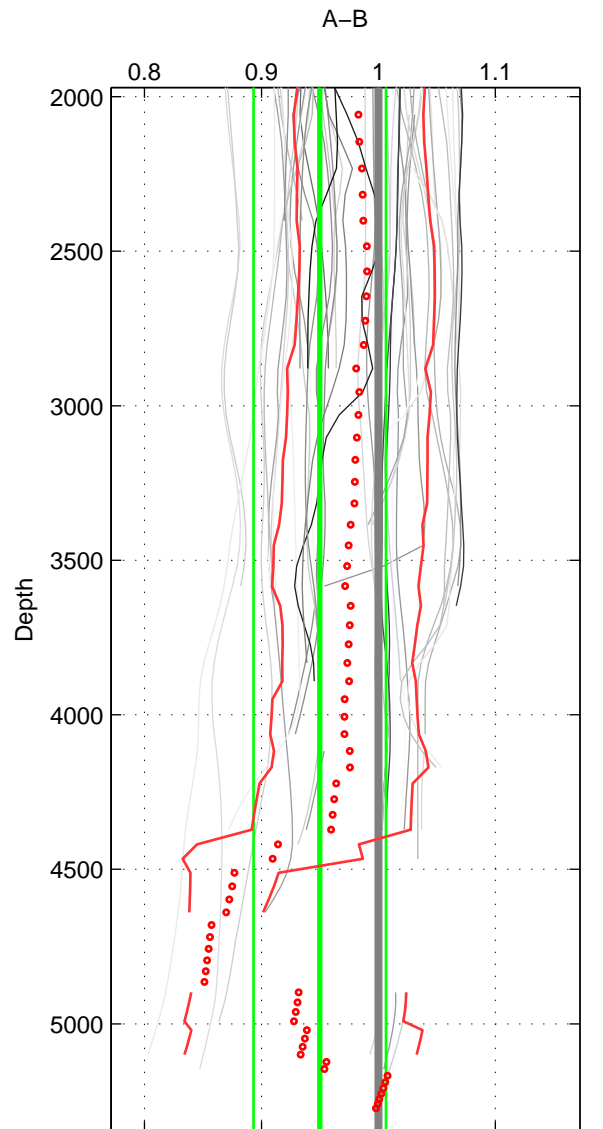

Cruise A (red). Date: Oct 2007 Cruisename: 128-06AQ20071128  
 Cruise B (blue). Date: Dec 1983 Cruisename: 222-316N19831007

\*\*\* "Favourite" values are means of spaces 1 2 3.

	Offset	O.StDev	Ratio	R.Stdev	Rating
SIGMA:	-1.732	0.431	0.947	0.013	5
THETA:	-1.782	0.396	0.945	0.012	5
DEPTH:	-1.637	1.869	0.950	0.057	5
FAV.:	-1.717	0.898	0.947	0.027	5

Profiles of A: 22  
 Profiles of B: 18  
 Diff profs : 62  
 WMoffset (A-B): -1.7325  
 WMoffset stdev: 0.43146  
 WMratio (A/B): 0.94696  
 WMratio stdev: 0.012575

Quality (1-5): 5

Profiles of A: 22  
 Profiles of B: 18  
 Diff profs : 61  
 WMoffset (A-B): -1.782  
 WMoffset stdev: 0.39551  
 WMratio (A/B): 0.94535  
 WMratio stdev: 0.011538

Quality (1-5): 5

Profiles of A: 22  
 Profiles of B: 18  
 Diff profs : 60  
 WMoffset (A-B): -1.6372  
 WMoffset stdev: 1.8685  
 WMratio (A/B): 0.94985  
 WMratio stdev: 0.05658

Quality (1-5): 5