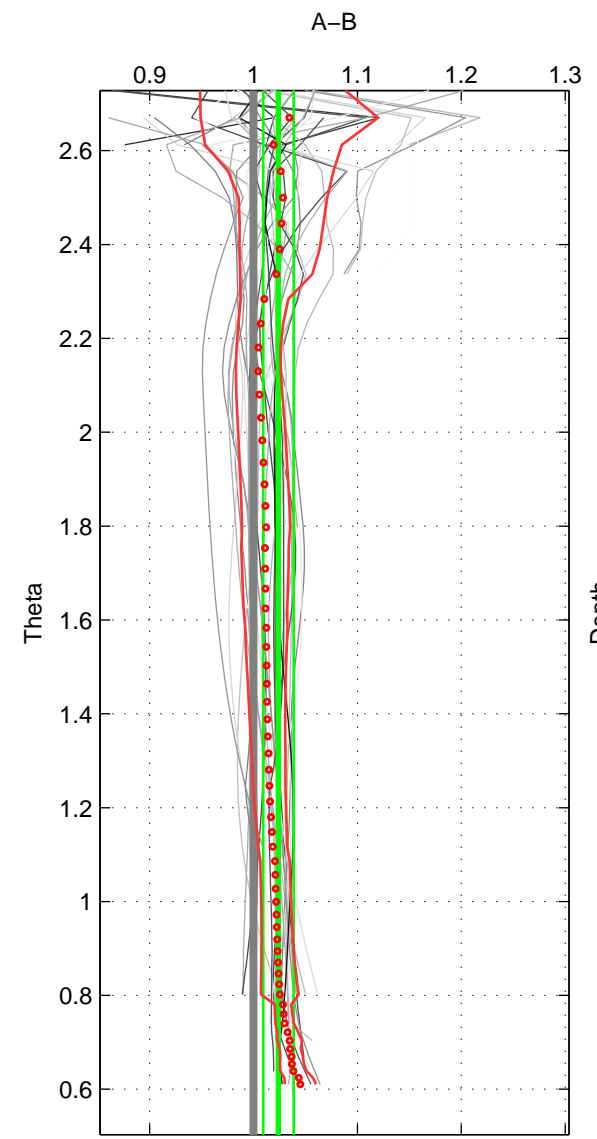

Cruise A (red). Date: Jun 1992 Cruisename: 120-06AQ19920521

Cruise B (blue). Date: Nov 1983 Cruisename: 223-316N19831113

\*\*\* "Favourite" values are means of spaces 1 2 3.

	Offset	O.StDev	Ratio	R.Stdev	Rating
SIGMA:	5.917	2.749	1.027	0.013	5
THETA:	5.390	3.225	1.024	0.015	5
DEPTH:	7.096	2.422	1.032	0.011	5
FAV. :	6.134	2.799	1.028	0.013	5

Profiles of A: 11  
 Profiles of B: 9  
 Diff profs : 37  
 WMoffset (A-B): 5.9175  
 WMoffset stdev: 2.7495  
 WMratio (A/B): 1.0265  
 WMratio stdev: 0.012528

Quality (1-5): 5

Profiles of A: 11  
 Profiles of B: 9  
 Diff profs : 37  
 WMoffset (A-B): 5.39  
 WMoffset stdev: 3.2251  
 WMratio (A/B): 1.024  
 WMratio stdev: 0.014693

Quality (1-5): 5

Profiles of A: 11  
 Profiles of B: 9  
 Diff profs : 37  
 WMoffset (A-B): 7.0957  
 WMoffset stdev: 2.4225  
 WMratio (A/B): 1.032  
 WMratio stdev: 0.011102

Quality (1-5): 5