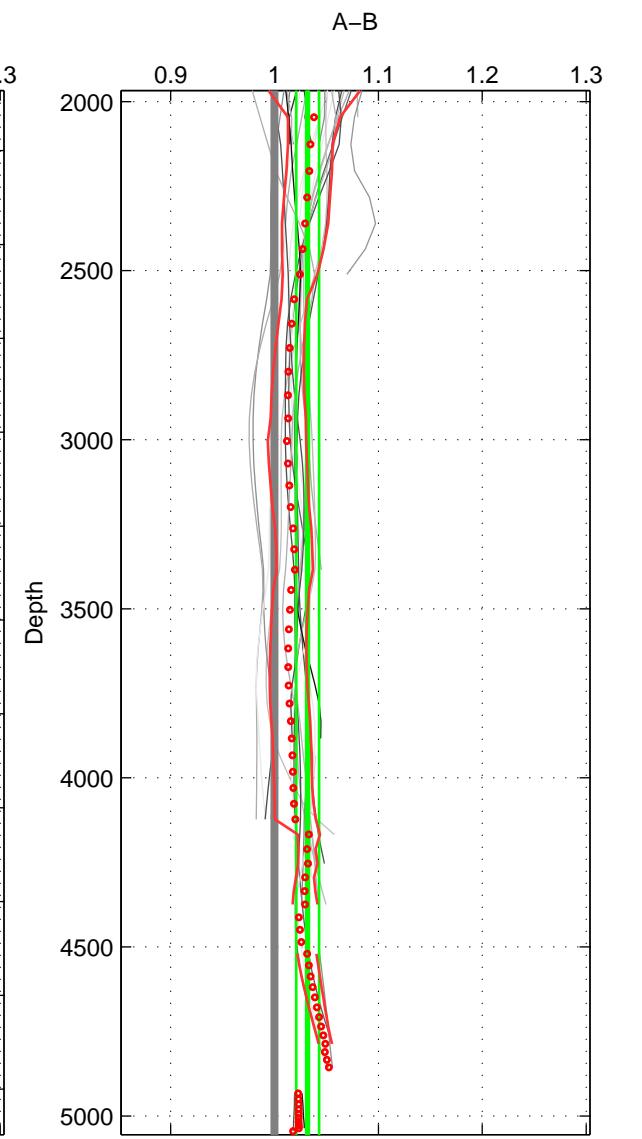

Cruise A (red). Date: Jun 1992 Cruisename: 120-06AQ19920521

Cruise B (blue). Date: Nov 1983 Cruisename: 223-316N19831113

\*\*\* "Favourite" values are means of spaces 1 2 3.

	Offset	O.StDev	Ratio	R.Stdev	Rating
SIGMA:	5.917	2.749	1.027	0.013	5
THETA:	5.390	3.225	1.024	0.015	5
DEPTH:	7.096	2.422	1.032	0.011	5
FAV. :	6.134	2.799	1.028	0.013	5

Profiles of A: 11  
 Profiles of B: 9  
 Diff profs : 37  
 WMoffset (A-B): 5.9175  
 WMoffset stdev: 2.7495  
 WMratio (A/B): 1.0265  
 WMratio stdev: 0.012528

Quality (1-5): 5

Profiles of A: 11  
 Profiles of B: 9  
 Diff profs : 37  
 WMoffset (A-B): 5.39  
 WMoffset stdev: 3.2251  
 WMratio (A/B): 1.024  
 WMratio stdev: 0.014693

Quality (1-5): 5

Profiles of A: 11  
 Profiles of B: 9  
 Diff profs : 37  
 WMoffset (A-B): 7.0957  
 WMoffset stdev: 2.4225  
 WMratio (A/B): 1.032  
 WMratio stdev: 0.011102

Quality (1-5): 5