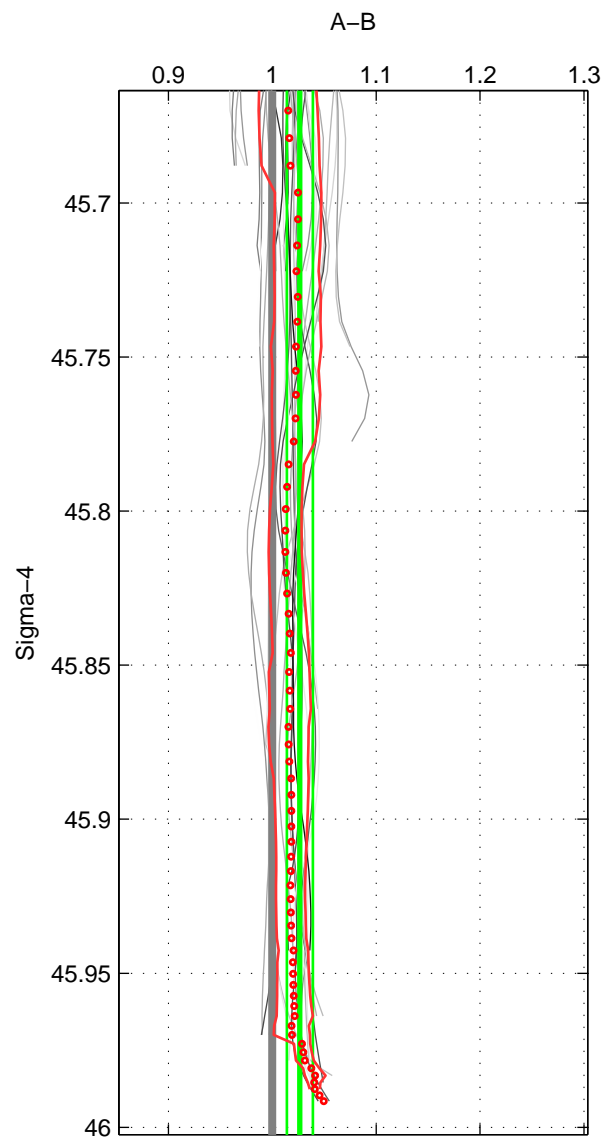

Cruise A (red). Date: Jun 1992 Cruisename: 120-06AQ19920521

Cruise B (blue). Date: Nov 1983 Cruisename: 223-316N19831113

\*\*\* "Favourite" values are means of spaces 1 2 3.

	Offset	O.StDev	Ratio	R.Stdev	Rating
SIGMA:	5.917	2.749	1.027	0.013	5
THETA:	5.390	3.225	1.024	0.015	5
DEPTH:	7.096	2.422	1.032	0.011	5
FAV. :	6.134	2.799	1.028	0.013	5

Profiles of A: 11  
 Profiles of B: 9  
 Diff profs : 37  
 WMoffset (A-B): 5.9175  
 WMoffset stdev: 2.7495  
 WMratio (A/B): 1.0265  
 WMratio stdev: 0.012528

Quality (1-5): 5

Profiles of A: 11  
 Profiles of B: 9  
 Diff profs : 37  
 WMoffset (A-B): 5.39  
 WMoffset stdev: 3.2251  
 WMratio (A/B): 1.024  
 WMratio stdev: 0.014693

Quality (1-5): 5

Profiles of A: 11  
 Profiles of B: 9  
 Diff profs : 37  
 WMoffset (A-B): 7.0957  
 WMoffset stdev: 2.4225  
 WMratio (A/B): 1.032  
 WMratio stdev: 0.011102

Quality (1-5): 5