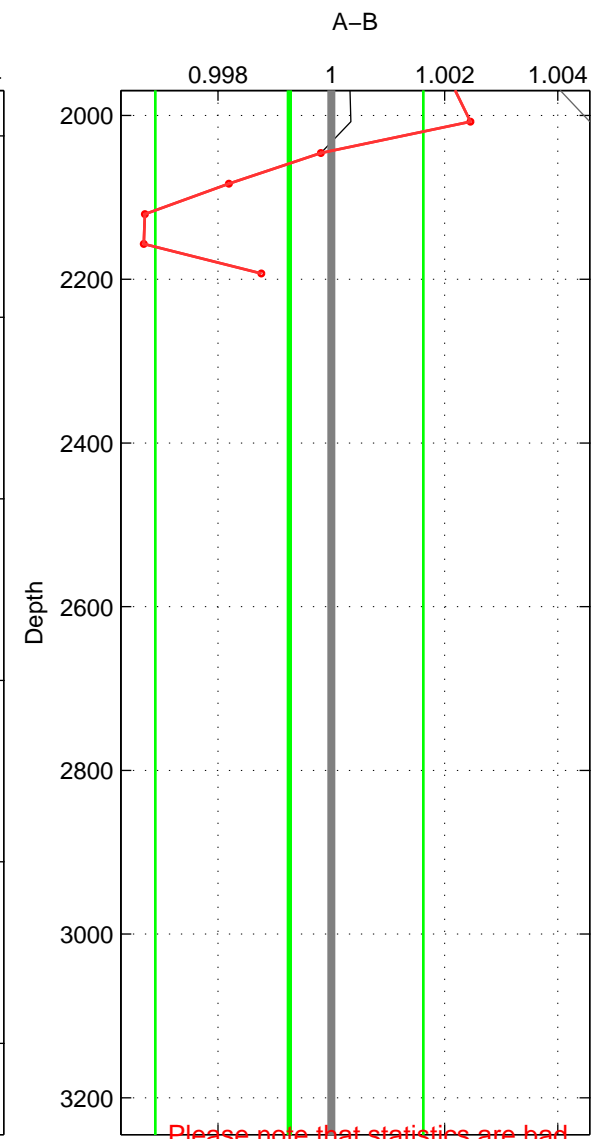

Cruise A (red). Date: Jul 1984 Cruisename: 1-06AQ19840719

Cruise B (blue). Date: Jul 1987 Cruisename: 2-06AQ19870704

\*\*\* "Favourite" values are means of spaces 1 2 3.

	Offset	O.StDev	Ratio	R.Stdev	Rating
SIGMA:	-0.190	0.496	0.999	0.002	1
THETA:	-0.440	0.000	0.999	0.000	1
DEPTH:	-0.225	0.716	0.999	0.002	1
FAV. :	-0.285	0.404	0.999	0.001	1

Please note that statistics are bad.

Profiles of A: 6  
 Profiles of B: 2  
 Diff profs : 2  
 WMoffset (A-B): -0.18994  
 WMoffset stdev: 0.49594  
 WMratio (A/B): 0.99937  
 WMratio stdev: 0.0016372

Quality (1-5): 1

Please note that statistics are bad.

Profiles of A: 6  
 Profiles of B: 2  
 Diff profs : 2  
 WMoffset (A-B): -0.44037  
 WMoffset stdev: 0  
 WMratio (A/B): 0.99855  
 WMratio stdev: 0

Quality (1-5): 1

Please note that statistics are bad.

Profiles of A: 6  
 Profiles of B: 2  
 Diff profs : 2  
 WMoffset (A-B): -0.22542  
 WMoffset stdev: 0.71606  
 WMratio (A/B): 0.99926  
 WMratio stdev: 0.0023668

Quality (1-5): 1