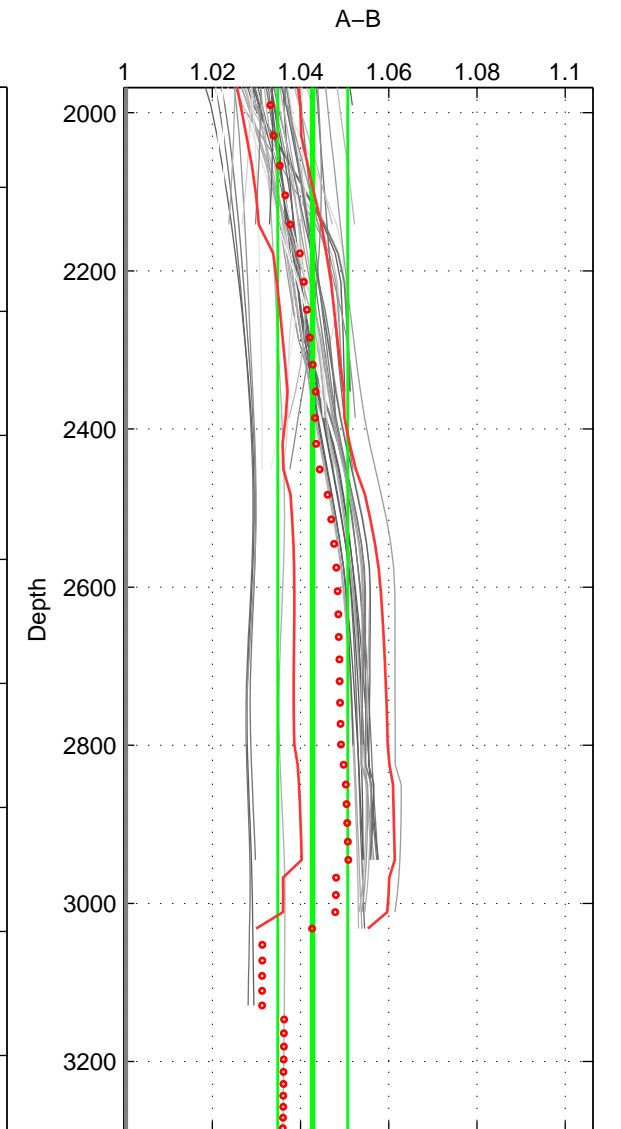

Cruise A (red). Date: Jul 1984 Cruisename: 1-06AQ19840719

Cruise B (blue). Date: Jun 2009 Cruisename: 83-58GS20090528

*** "Favourite" values are those of space 3.

	Offset	O.StDev	Ratio	R.Stdev	Rating
SIGMA:	6.935	1.672	1.023	0.006	3
THETA:	6.167	1.120	1.021	0.004	3
DEPTH:	12.733	2.355	1.043	0.008	4
FAV.:	12.733	2.355	1.043	0.008	4

Profiles of A: 7
 Profiles of B: 11
 Diff profs: 51
 WMoffset (A-B): 6.9347
 WMoffset stdev: 1.6725
 WMratio (A/B): 1.0233
 WMratio stdev: 0.005679

Quality (1-5): 3

Profiles of A: 7
 Profiles of B: 11
 Diff profs: 41
 WMoffset (A-B): 6.1666
 WMoffset stdev: 1.1201
 WMratio (A/B): 1.0207
 WMratio stdev: 0.0038139

Quality (1-5): 3

Profiles of A: 7
 Profiles of B: 11
 Diff profs: 58
 WMoffset (A-B): 12.7332
 WMoffset stdev: 2.3546
 WMratio (A/B): 1.0428
 WMratio stdev: 0.0079421

Quality (1-5): 4