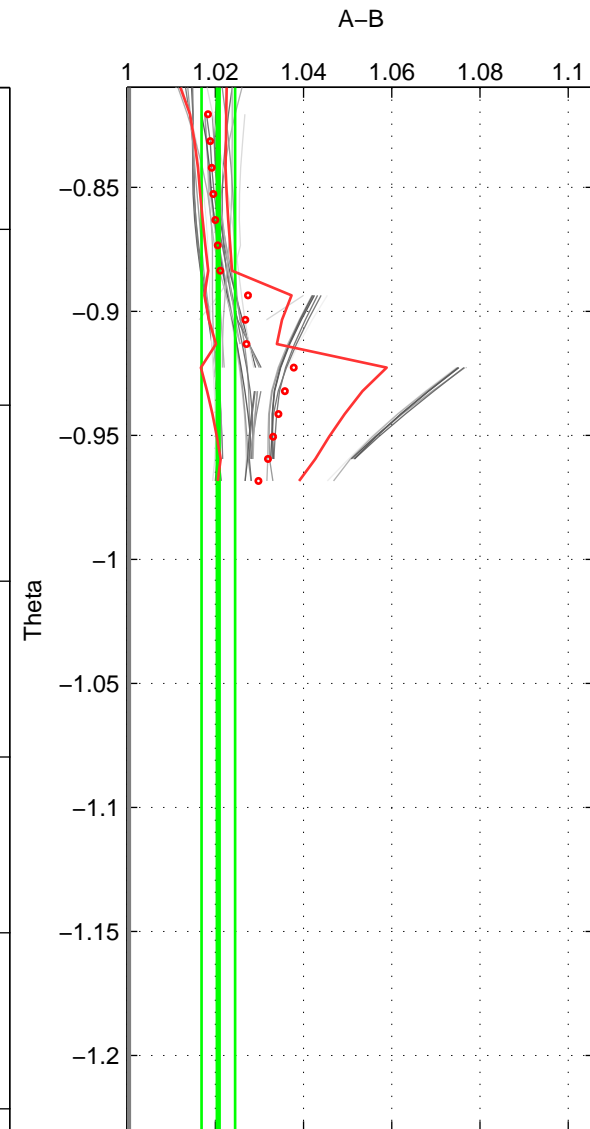

Cruise A (red). Date: Jul 1984 Cruisename: 1-06AQ19840719

Cruise B (blue). Date: Jun 2009 Cruisename: 83-58GS20090528

*** "Favourite" values are those of space 3.

	Offset	O.StDev	Ratio	R.Stdev	Rating
SIGMA:	6.935	1.672	1.023	0.006	3
THETA:	6.167	1.120	1.021	0.004	3
DEPTH:	12.733	2.355	1.043	0.008	4
FAV.:	12.733	2.355	1.043	0.008	4

Profiles of A: 7
 Profiles of B: 11
 Diff profs: 51
 WMoffset (A-B): 6.9347
 WMoffset stdev: 1.6725
 WMratio (A/B): 1.0233
 WMratio stdev: 0.005679

Quality (1-5): 3

Profiles of A: 7
 Profiles of B: 11
 Diff profs: 41
 WMoffset (A-B): 6.1666
 WMoffset stdev: 1.1201
 WMratio (A/B): 1.0207
 WMratio stdev: 0.0038139

Quality (1-5): 3

Profiles of A: 7
 Profiles of B: 11
 Diff profs: 58
 WMoffset (A-B): 12.7332
 WMoffset stdev: 2.3546
 WMratio (A/B): 1.0428
 WMratio stdev: 0.0079421

Quality (1-5): 4