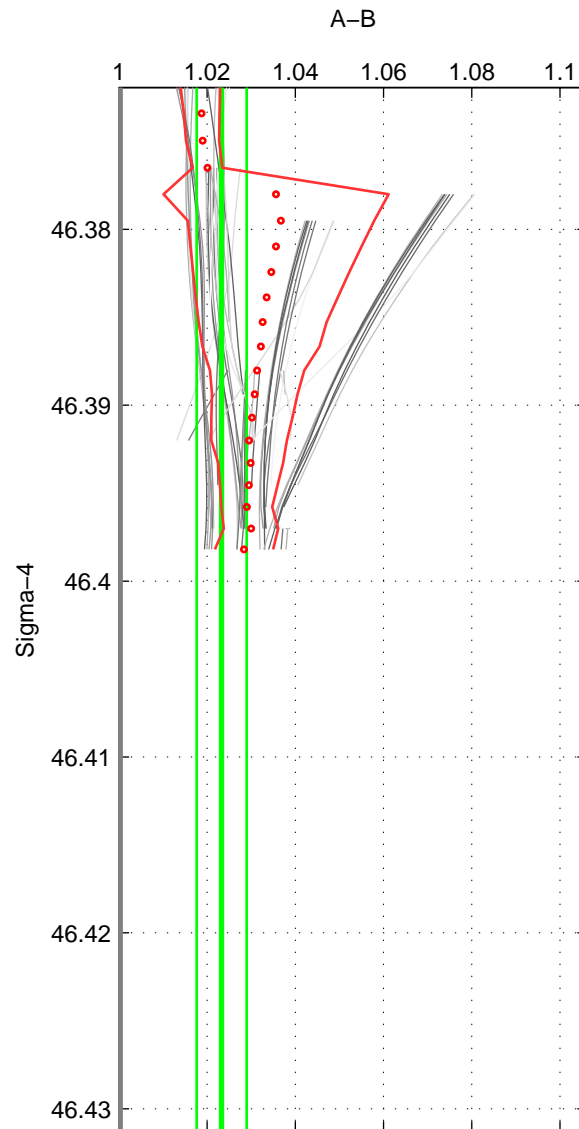

Cruise A (red). Date: Jul 1984 Cruisename: 1-06AQ19840719

Cruise B (blue). Date: Jun 2009 Cruisename: 83-58GS20090528

*** "Favourite" values are those of space 3.

	Offset	O.StDev	Ratio	R.Stdev	Rating
SIGMA:	6.935	1.672	1.023	0.006	3
THETA:	6.167	1.120	1.021	0.004	3
DEPTH:	12.733	2.355	1.043	0.008	4
FAV.:	12.733	2.355	1.043	0.008	4

Profiles of A: 7
 Profiles of B: 11
 Diff profs: 51
 WMoffset (A-B): 6.9347
 WMoffset stdev: 1.6725
 WMratio (A/B): 1.0233
 WMratio stdev: 0.005679

Quality (1-5): 3

Profiles of A: 7
 Profiles of B: 11
 Diff profs: 41
 WMoffset (A-B): 6.1666
 WMoffset stdev: 1.1201
 WMratio (A/B): 1.0207
 WMratio stdev: 0.0038139

Quality (1-5): 3

Profiles of A: 7
 Profiles of B: 11
 Diff profs: 58
 WMoffset (A-B): 12.7332
 WMoffset stdev: 2.3546
 WMratio (A/B): 1.0428
 WMratio stdev: 0.0079421

Quality (1-5): 4